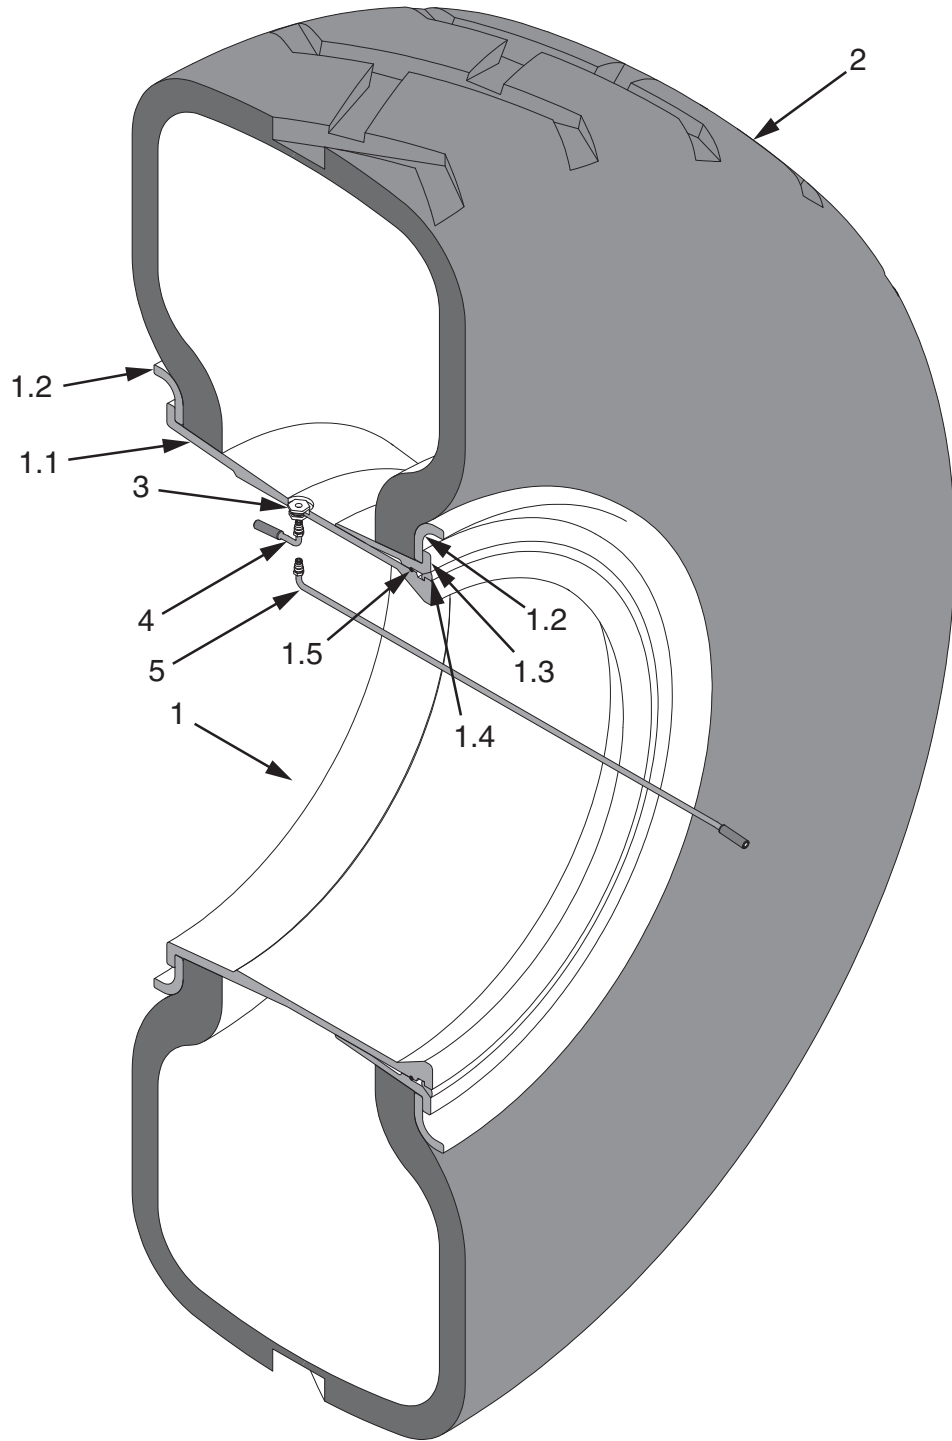

Front Wheel Assembly, Dual, Spare

Item	Part No.	Qty	Description	Item	Part No.	Qty	Description
	590021		Front Wheel Assembly, Dual, Spare				
1	229546	1	. Rim Assembly	2	589983	1	. Tire
1.1	229938	1	.. Rim Base	3	219142	1	. Spud
1.2	212006	2	.. Flange	4	219144	1	. Stem, Valve
1.3	229940	1	.. Band, Bead Seat	5	233938	1	. Stem, Valve
1.4	229941	1	.. Ring, Lock				
1.5	212008	1	.. O-Ring				