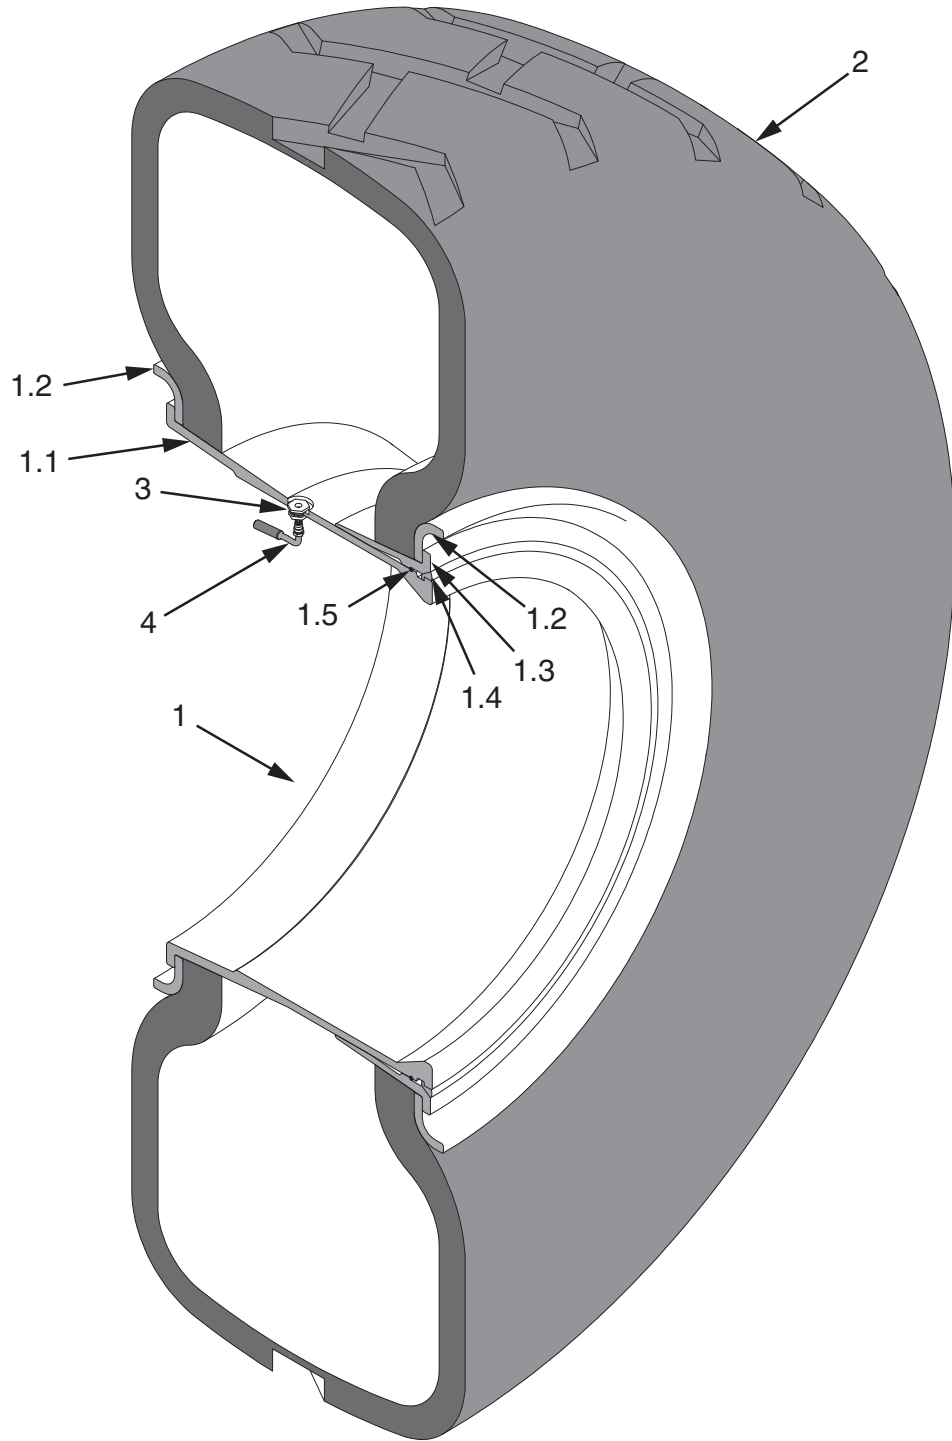

Front Wheel Assembly, Dual, Outer

Item	Part No.	Qty	Description	Item	Part No.	Qty	Description
	<b>590020</b>		<b>Front Wheel Assembly, Dual, Outer</b>				
1	229546	1	. Rim Assembly	2	589983	1	. Tire
1.1	229938	1	.. Rim Base	3	219142	1	. Spud
1.2	212006	2	.. Flange	4	219144	1	. Stem, Valve
1.3	229940	1	.. Band, Bead Seat				
1.4	229941	1	.. Ring, Lock				
1.5	212008	1	.. O-Ring				