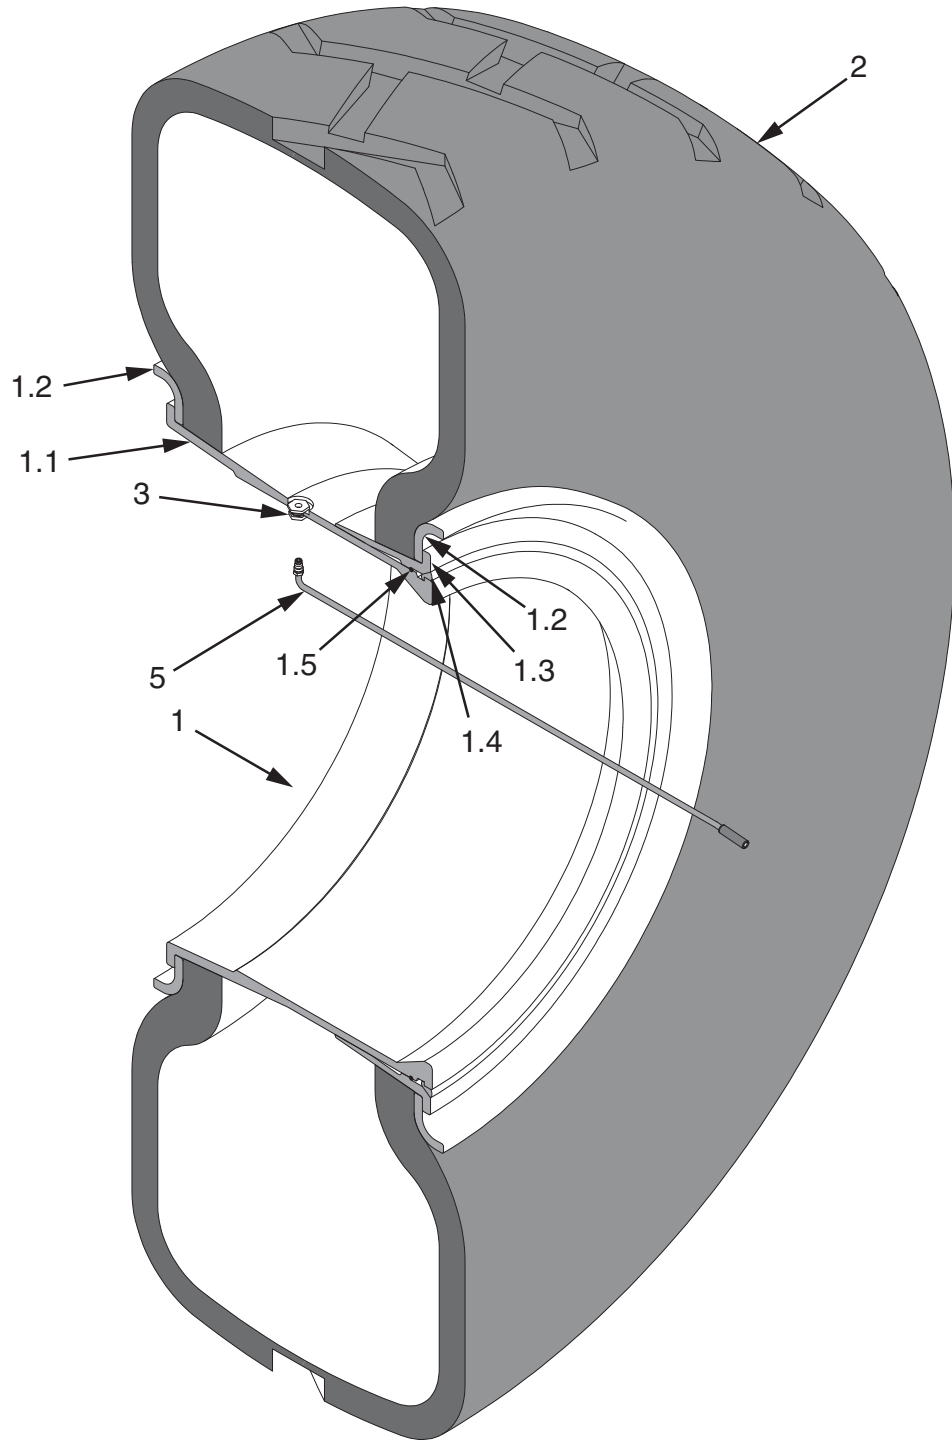

Front Wheel Assembly, Dual, Inner

Item	Part No.	Qty	Description	Item	Part No.	Qty	Description
	590018		Front Wheel Assembly, Dual, Inner				
1	229546	1	. Rim Assembly	2	589983	1	. Tire
1.1	229938	1	.. Rim Base	3	219142	1	. Spud
1.2	212006	2	.. Flange				
1.3	229940	1	.. Band, Bead Seat	5	233938	1	. Stem, Valve
1.4	229941	1	.. Ring, Lock				
1.5	212008	1	.. O-Ring				