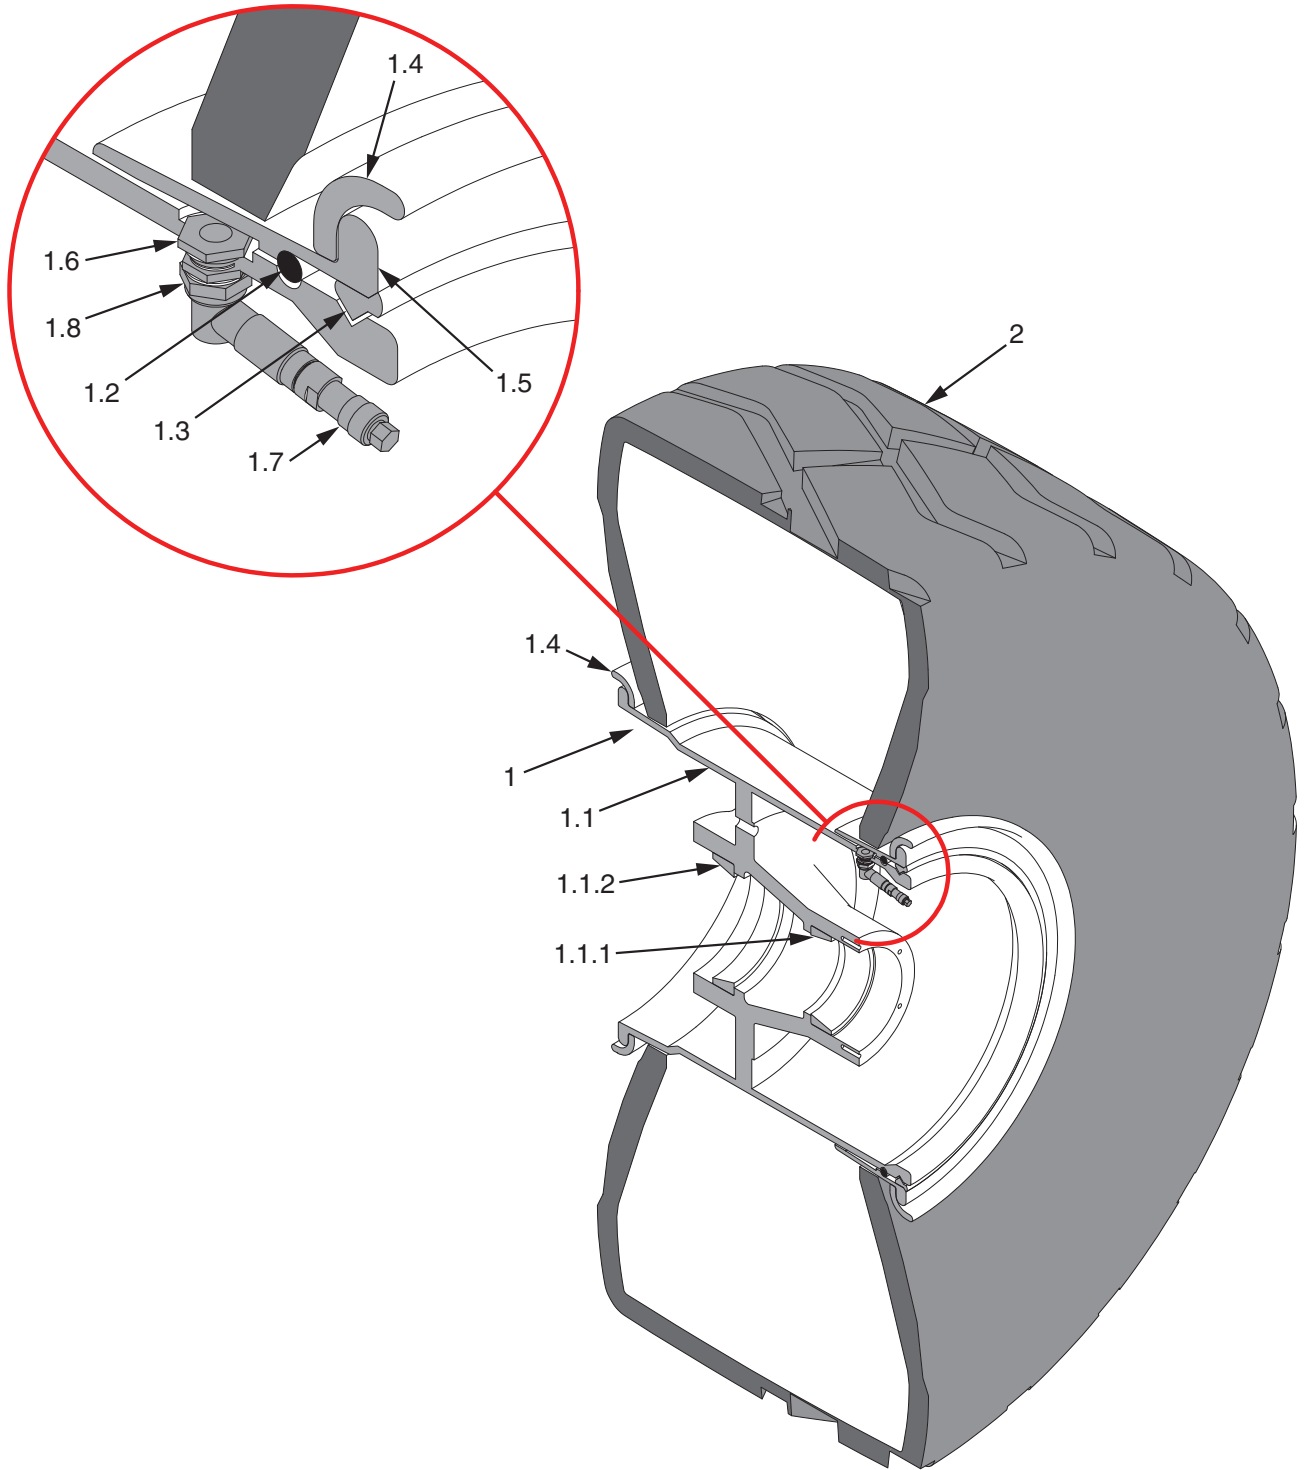

Rear Wheel Assembly

Item	Part No.	Qty	Description	Item	Part No.	Qty	Description
	<b>590017</b>		<b>Rear Wheel Assembly</b>				
1	561173	1	. Rim Assembly	15	226350	1	.. Bead Seat
1.1	561174	1	.. Rim Base	16	221834	1	.. Spud Assembly
1.1.1	204639	1	... Bearing Cup	17	221835	1	.. Housing, Core
1.1.2	204602	1	... Bearing Cup	18	222244	1	.. Stem, Valve
1.2	225495	1	.. O-Ring				
1.3	225494	1	.. Ring, Lock	2	589985	1	. Tire
1.4	206053	2	.. Flange				