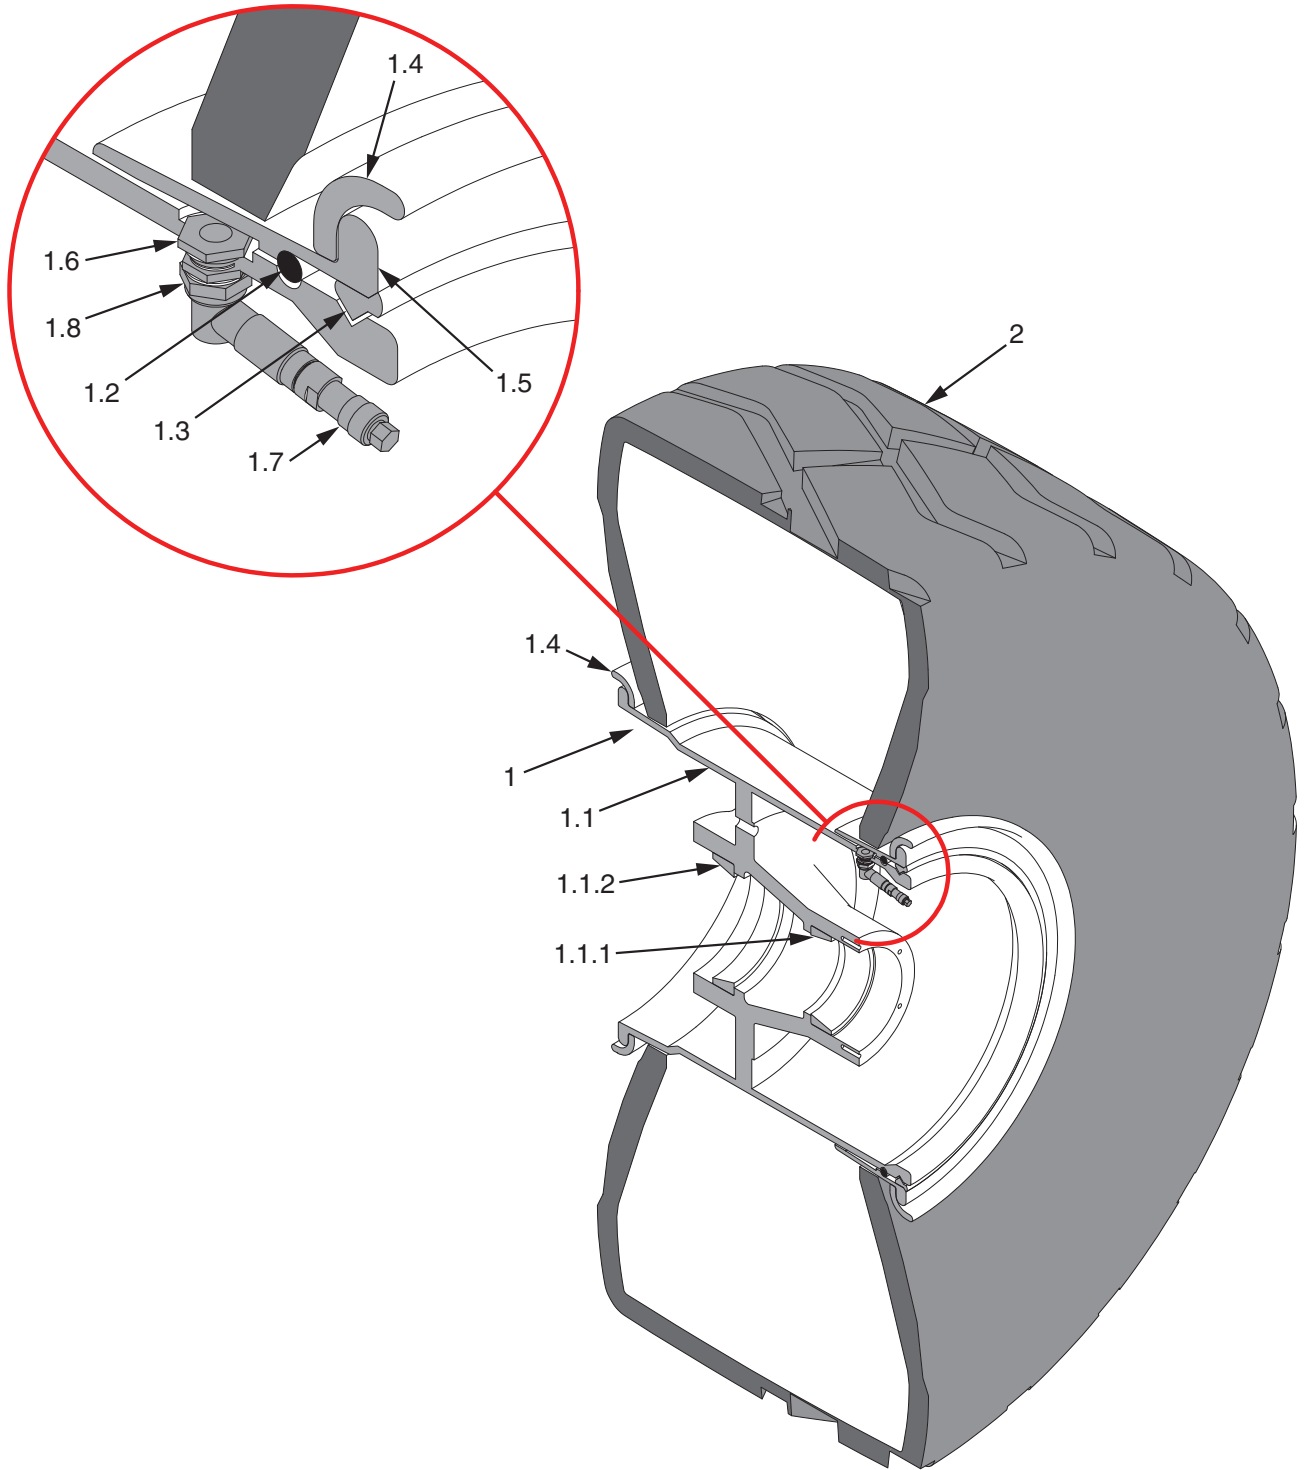

Rear Wheel Assembly

Item	Part No.	Qty	Description	Item	Part No.	Qty	Description
	590016		Rear Wheel Assembly				
1	589995	1	. Rim Assembly	1.5	226350	1	.. Bead Seat
1.1	574680	1	.. Rim Base	1.6	221834	1	.. Spud Assembly
1.1.1	225391	1	... Bearing Cup	1.7	221835	1	.. Housing, Core
1.1.2	204602	1	... Bearing Cup	1.8	222244	1	.. Stem, Valve
1.2	225495	1	.. O-Ring				
1.3	225494	1	.. Ring, Lock	2	246878	1	. Tire
1.4	206053	2	.. Flange				