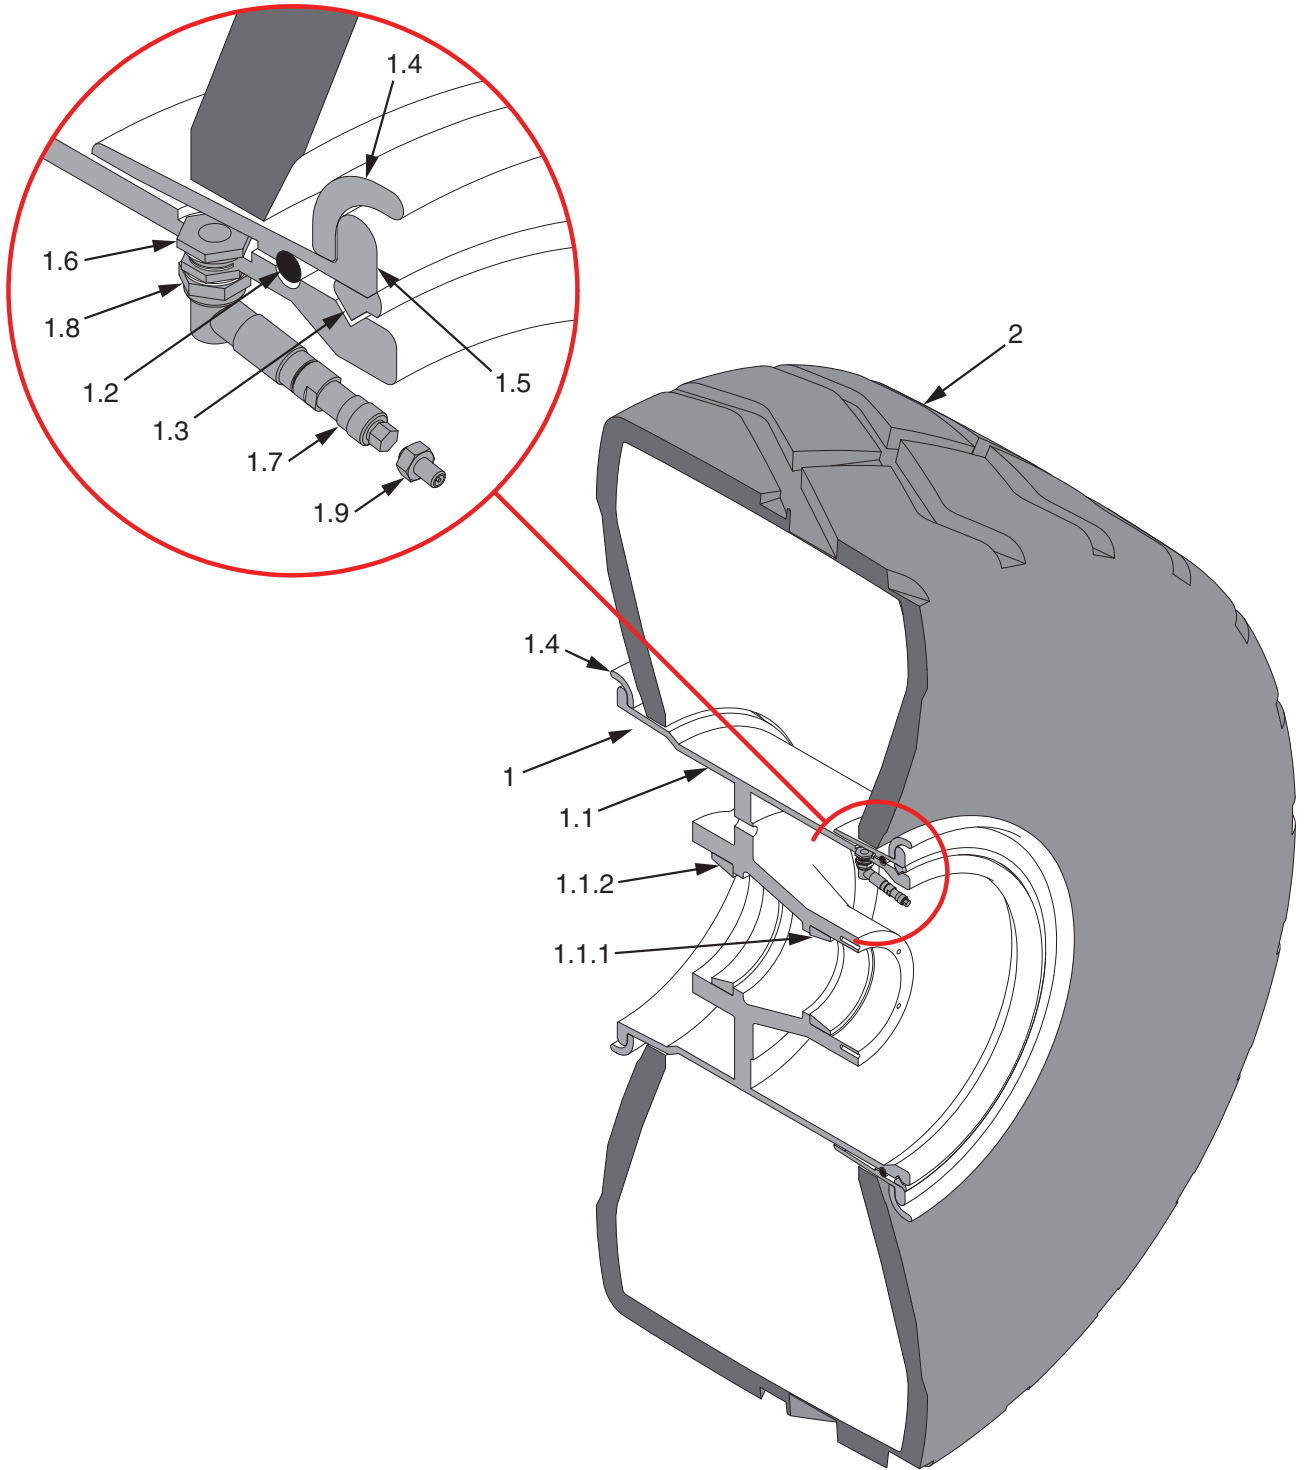

Rear Wheel Assembly

Item	Part No.	Qty	Description	Item	Part No.	Qty	Description
	<b>590015</b>		<b>Rear Wheel Assembly</b>				
1	590038	1	. Rim Assembly	1.5	202959	1	.. Bead Seat
1.1	511428	1	.. Rim Base	1.6	221834	1	.. Spud Assembly
1.1.1	204639	1	... Bearing Cup	1.7	221835	1	.. Housing, Core
1.1.2	204602	1	... Bearing Cup	1.8	222244	1	.. Stem, Valve
1.2	225495	1	.. O-Ring	1.9	206745	1	.. Adapter
1.3	202960	1	.. Ring, Lock	2	589990	1	. Tire
1.4	202941	2	.. Flange				