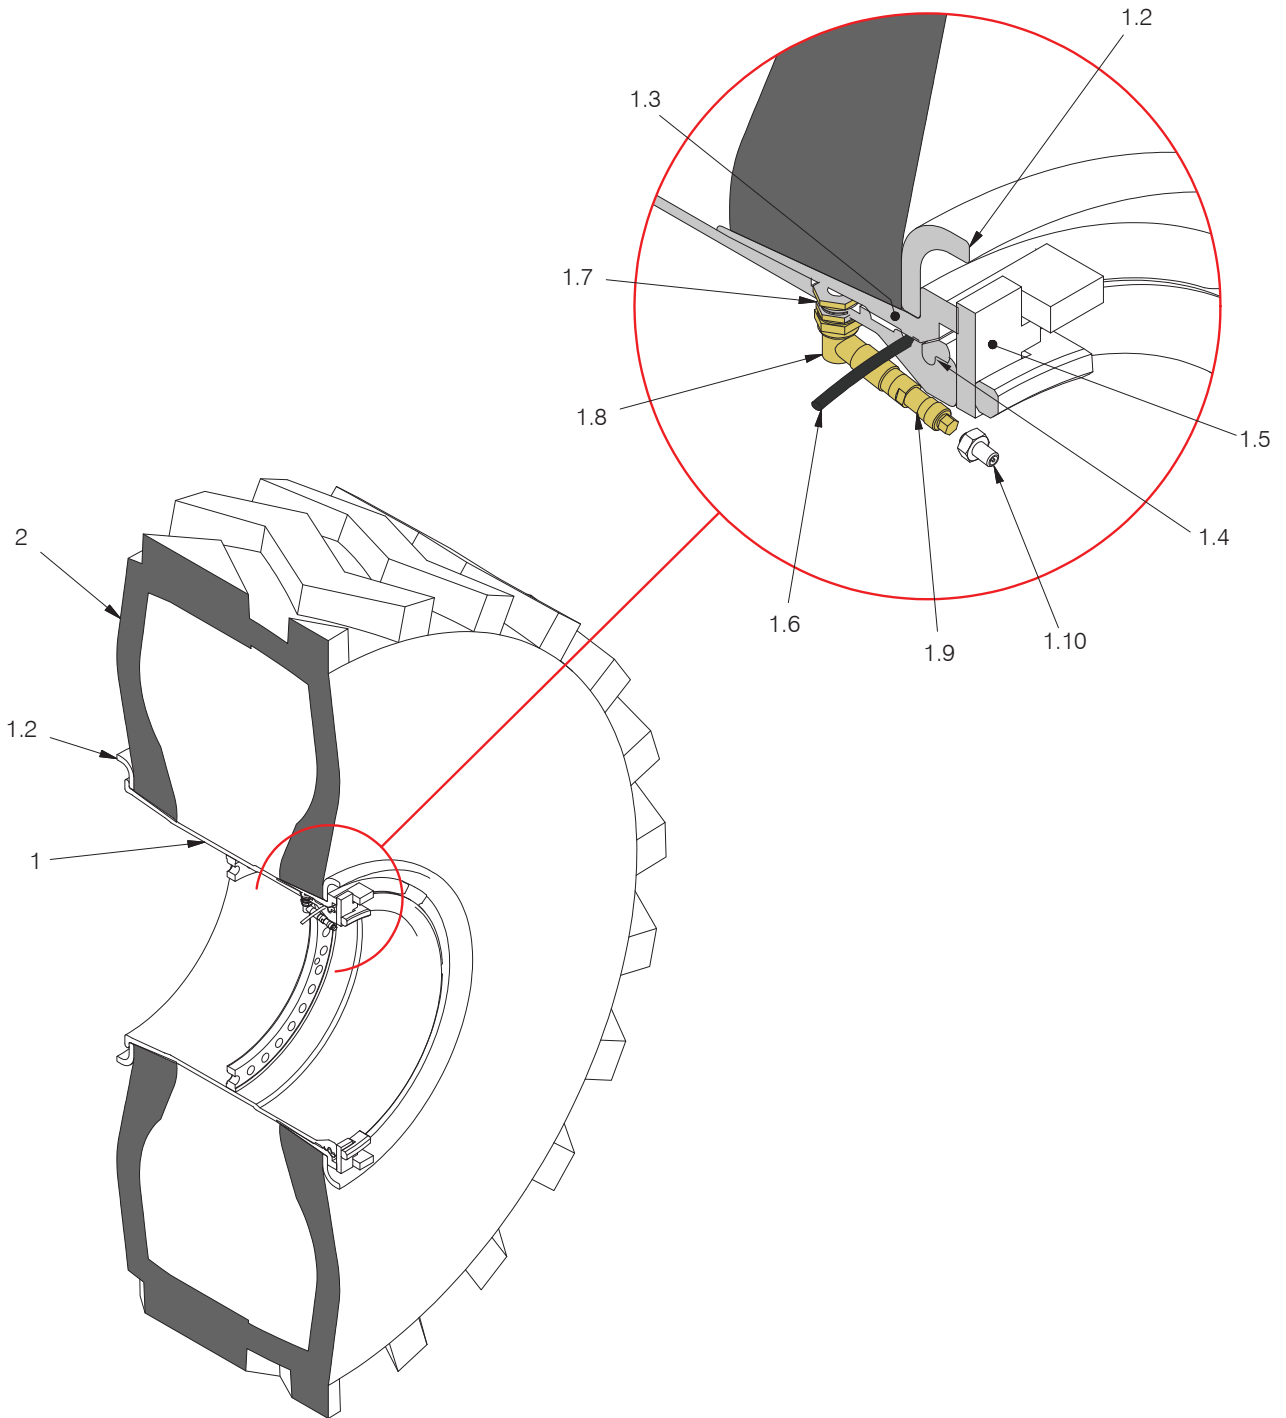

Front Wheel & Tire Assembly

Item	Part No.	Qty	Description	Item	Part No.	Qty	Description
	590014		Front Wheel & Tire Assembly				
1	547331	1	. Wheel Assembly	1.7	221834	1	.. Spud Assembly
1.2	206058	2	.. Flange	1.8	222244	1	.. Stem, Valve
1.3	206059	1	.. Bead Seat	1.9	221835	1	.. Housing, Core
1.4	206060	1	.. Ring, Lock	1.10	na	0	.. Adapter
1.5	214935	1	.. Locking Lug	2	589981	1	. Tire
1.6	206062	1	.. O-Ring				