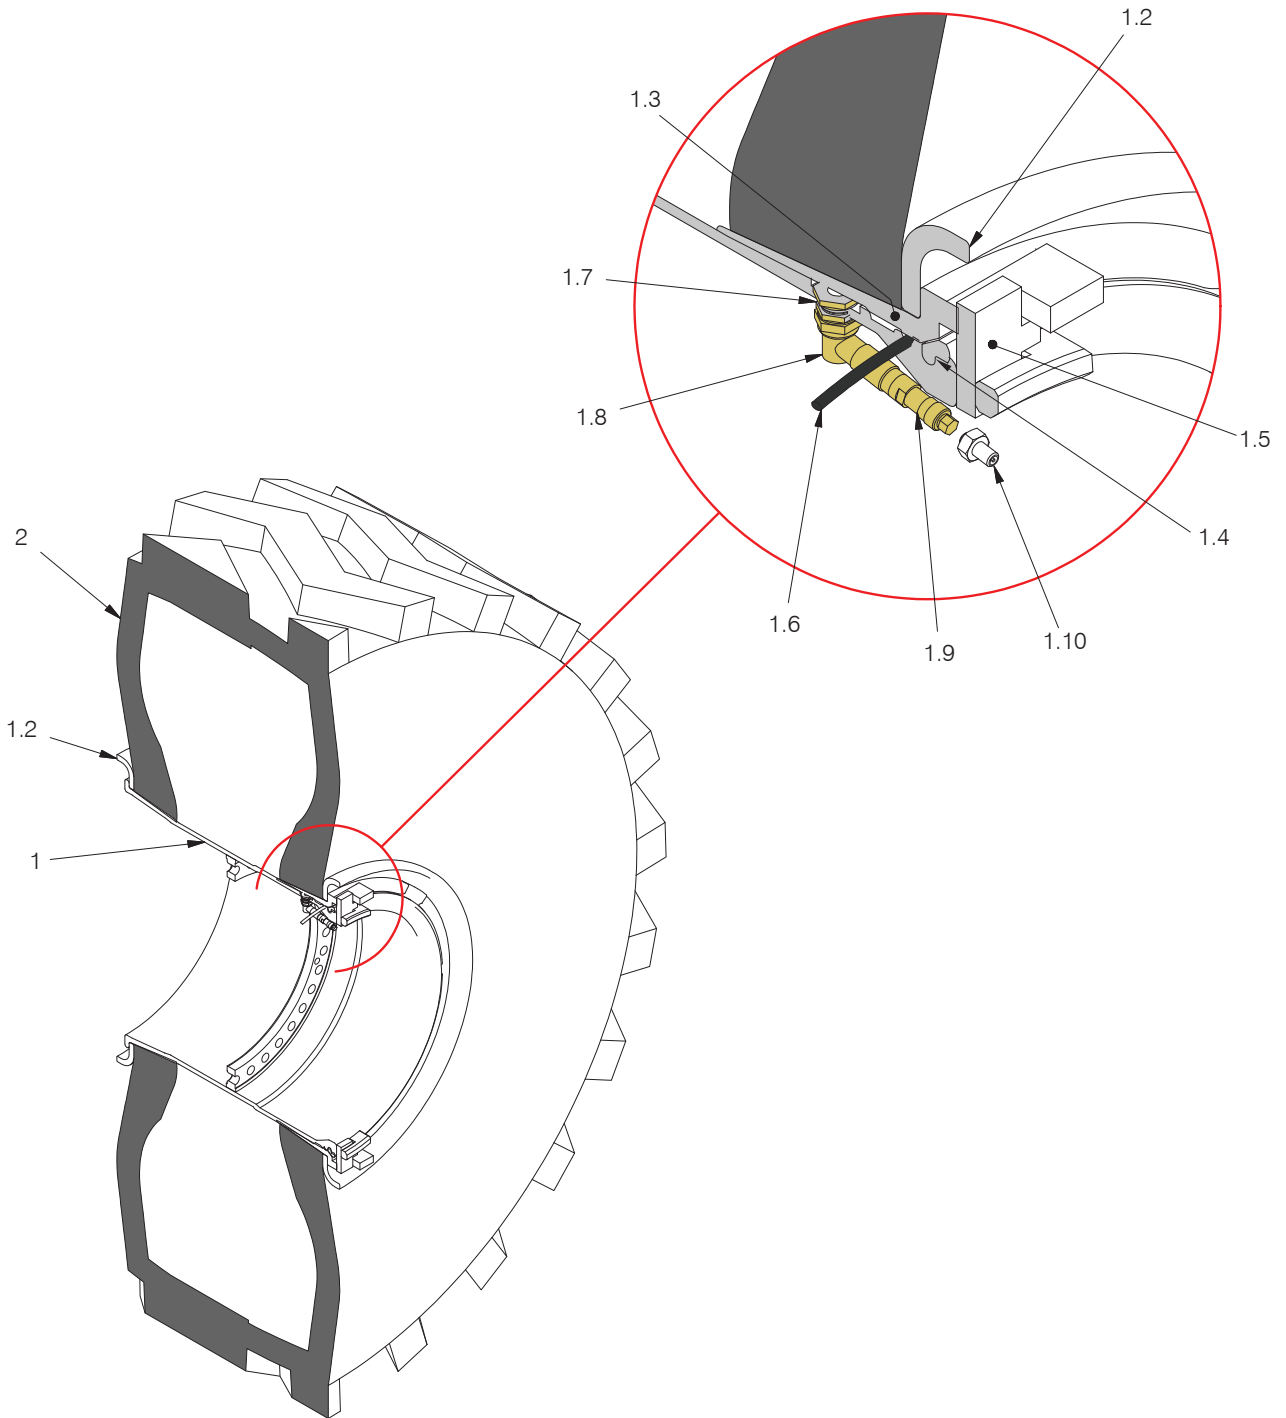

Front Wheel & Tire Assembly

Item	Part No.	Qty	Description	Item	Part No.	Qty	Description
	<b>590013</b>		<b>Front Wheel &amp; Tire Assembly</b>				
1	547331	1	. Wheel Assembly	1.7	221834	1	.. Spud Assembly
1.2	206058	2	.. Flange	1.8	222244	1	.. Stem, Valve
1.3	206059	1	.. Bead Seat	1.9	221835	1	.. Housing, Core
1.4	206060	1	.. Ring, Lock	1.10	na	0	.. Adapter
1.5	214935	1	.. Locking Lug	2	249520	1	. Tire
1.6	206062	1	.. O-Ring				