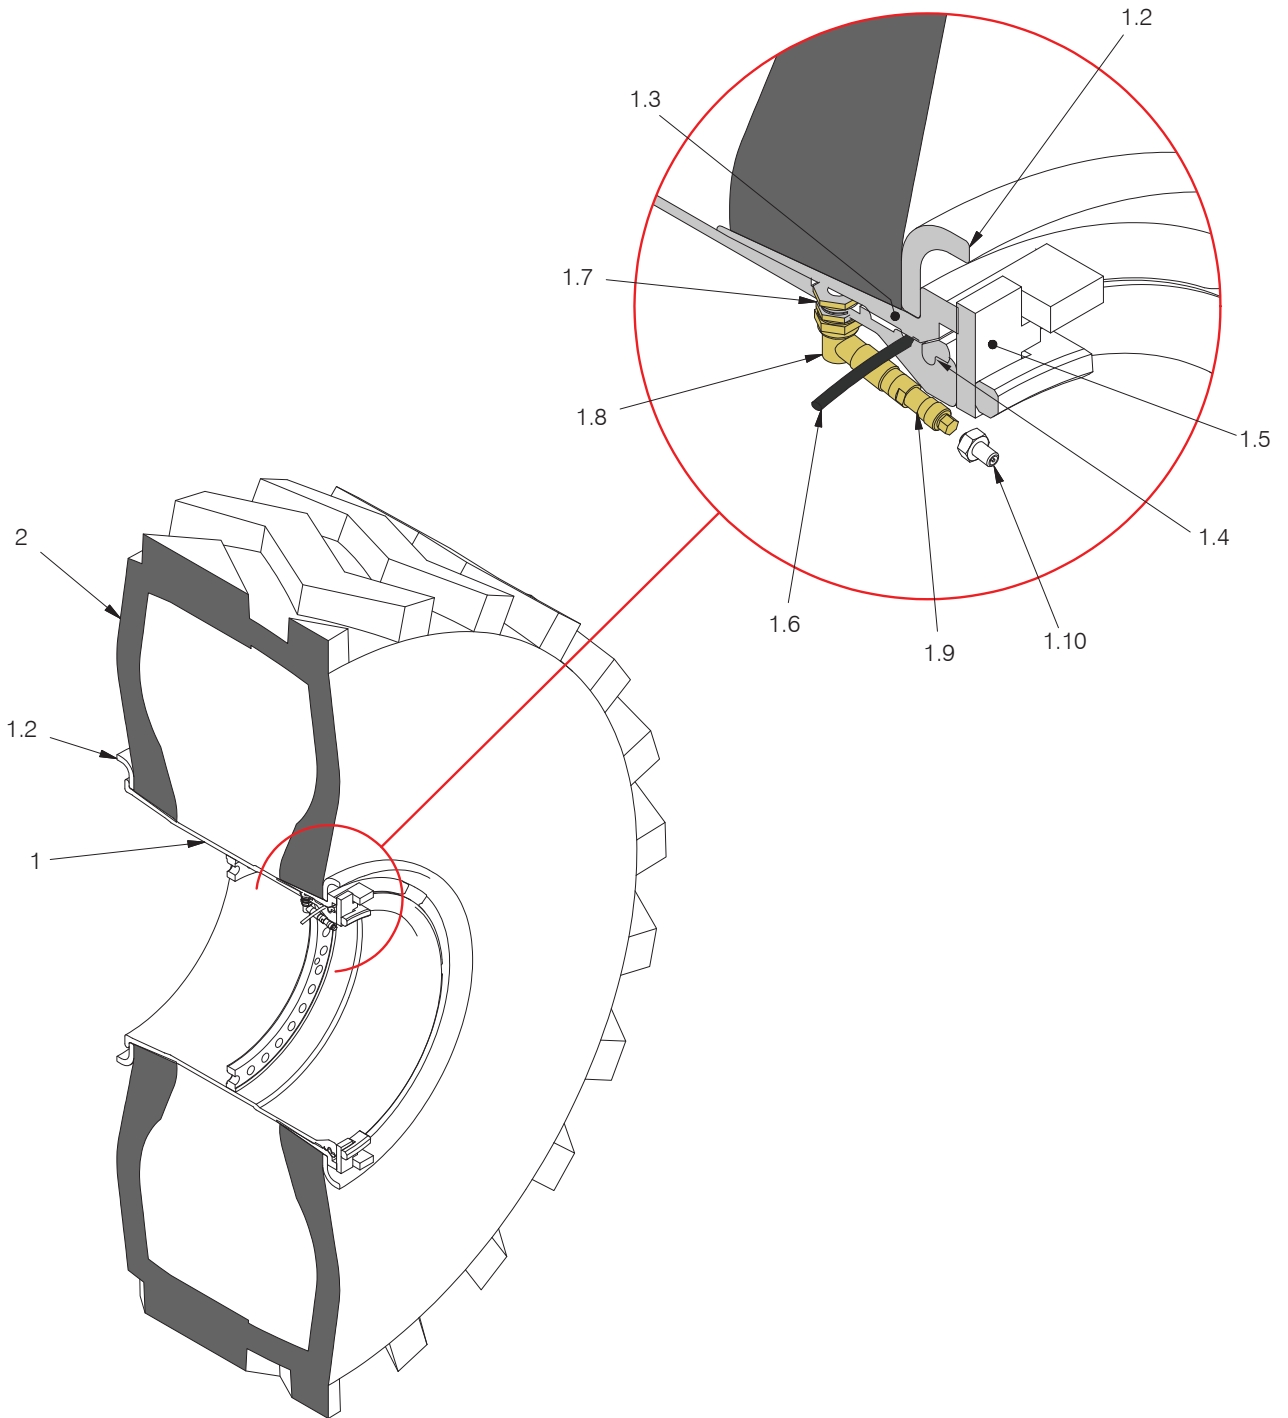

Rear Wheel & Tire Assembly

| Item | Part No. | Qty | Description | Item | Part No. | Qty | Description |
|------|---------------|-----|---------------------------------------|------|----------|-----|------------------|
| | 590012 | | Rear Wheel & Tire Assembly | | | | |
| 1 | 576990 | 1 | . Wheel Assembly | 1.7 | 221834 | 1 | .. Spud Assembly |
| 1.2 | 210121 | 2 | .. Flange | 1.8 | 222244 | 1 | .. Stem, Valve |
| 1.3 | 560983 | 1 | .. Bead Seat | 1.9 | 221835 | 1 | .. Housing, Core |
| 1.4 | 210123 | 1 | .. Ring, Lock | 1.10 | na | 0 | .. Adapter |
| 1.5 | 560262 | 2 | .. Locking Lug | 2 | 589973 | 1 | . Tire |
| 1.6 | 210099 | 1 | .. O-Ring | | | | |