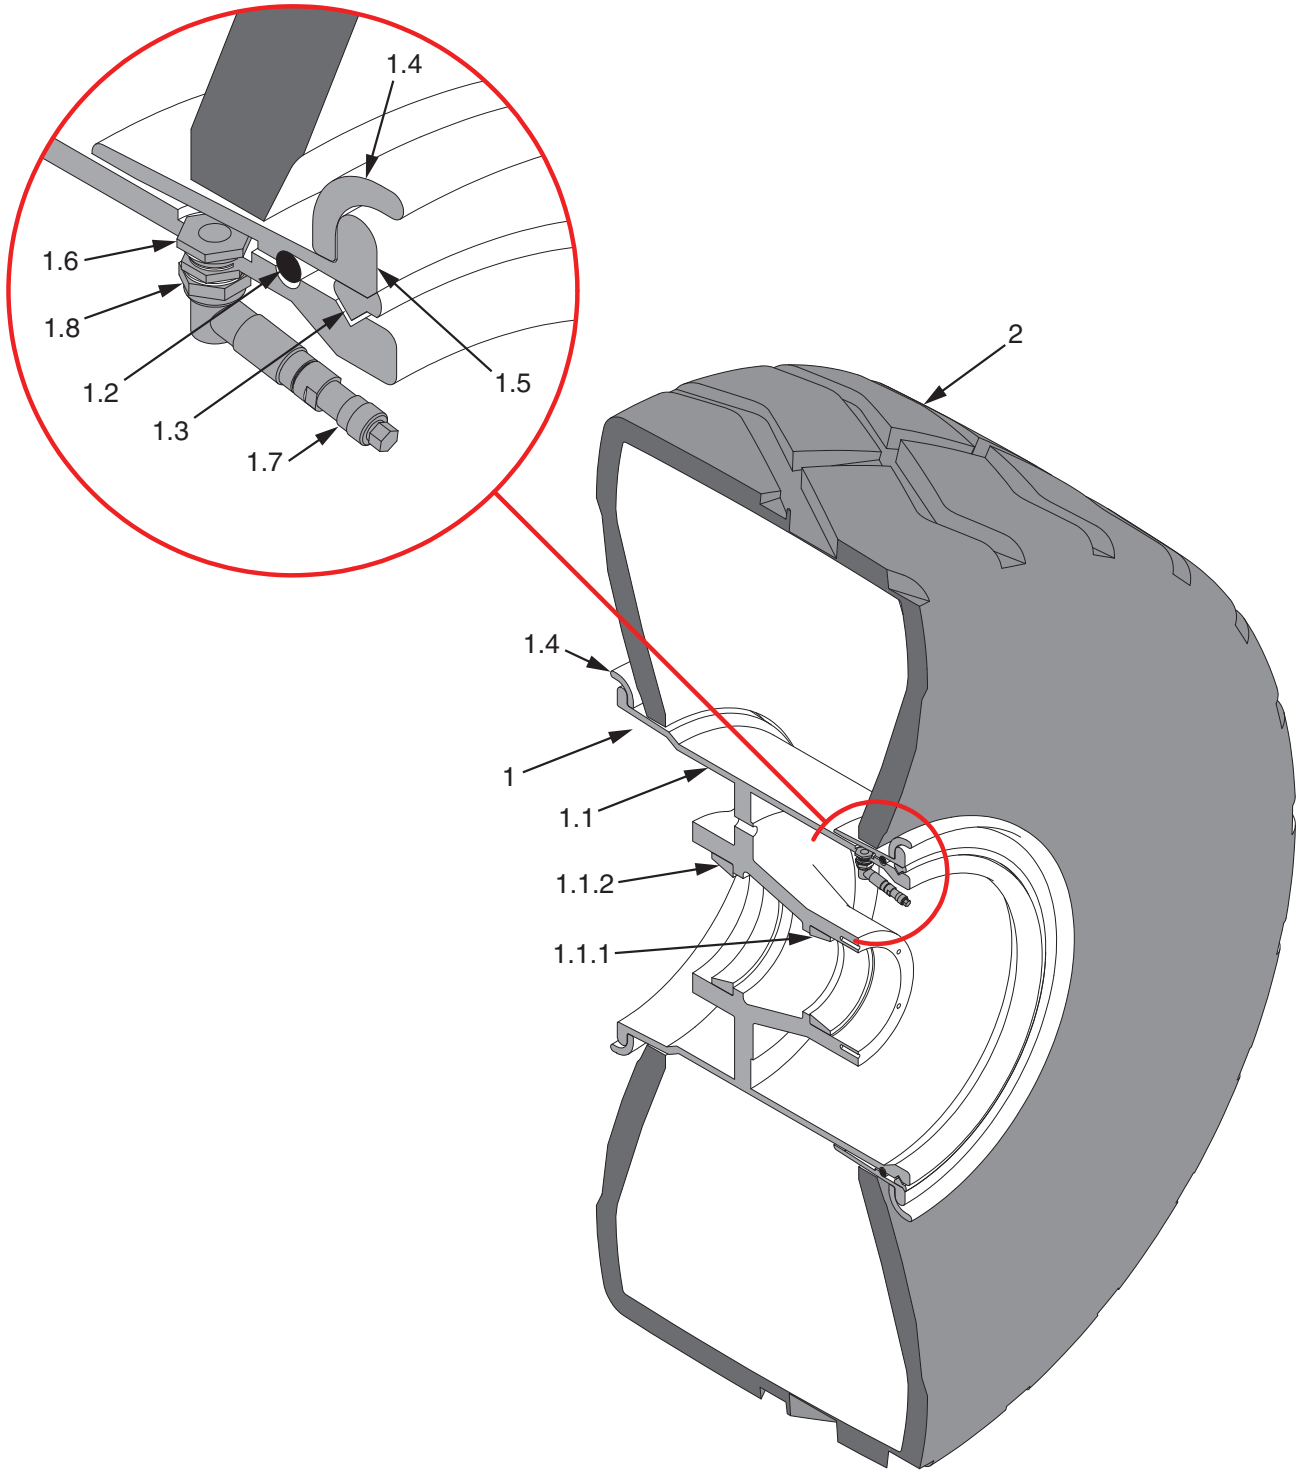

Rear Wheel Assembly

Item	Part No.	Qty	Description	Item	Part No.	Qty	Description
	590005		Rear Wheel Assembly				
1	561173	1	. Rim Assembly	1.5	226350	1	.. Bead Seat
1.1	561174	1	.. Rim Base	1.6	221834	1	.. Spud Assembly
1.1.1	204639	1	... Bearing Cup	1.7	221835	1	.. Housing, Core
1.1.2	204602	1	... Bearing Cup	1.8	222244	1	.. Stem, Valve
1.2	225495	1	.. O-Ring				
1.3	225494	1	.. Ring, Lock	2	246878	1	. Tire
1.4	206053	2	.. Flange				