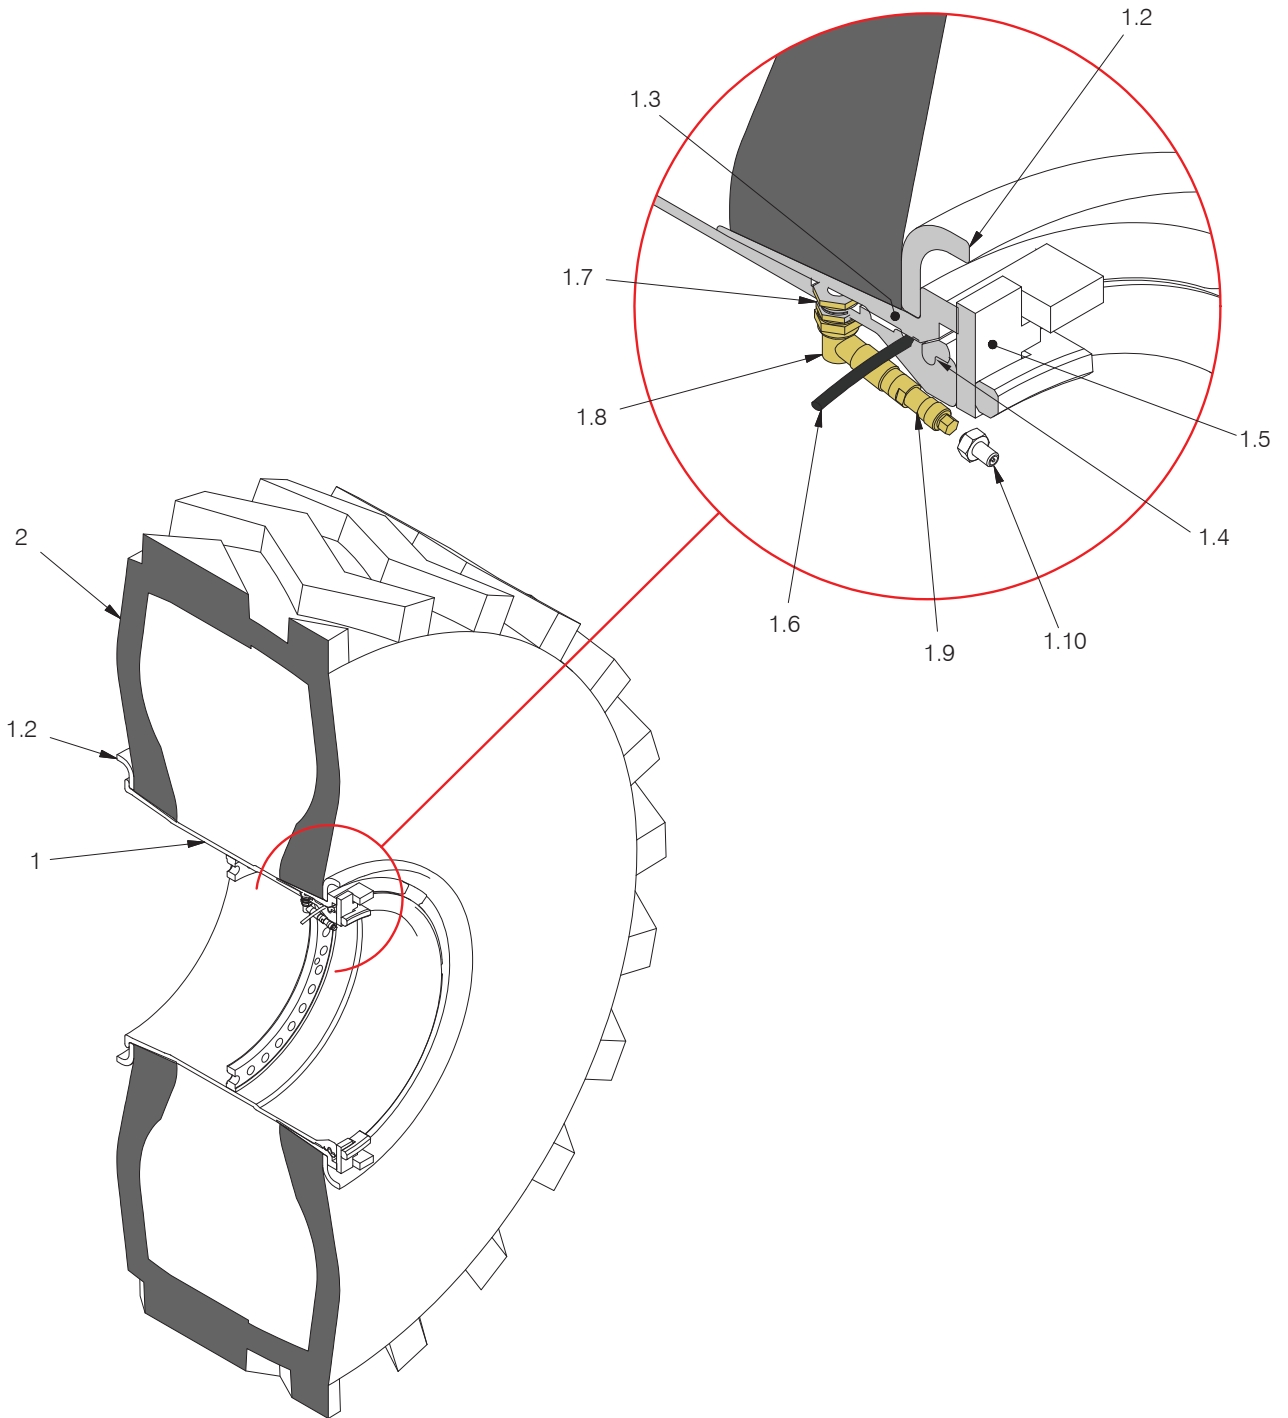

Front Wheel & Tire Assembly

Item	Part No.	Qty	Description	Item	Part No.	Qty	Description
	590004		Front Wheel & Tire Assembly				
1	581479	1	. Wheel Assembly	1.7	221834	1	.. Spud Assembly
1.2	210121	2	.. Flange	1.8	222244	1	.. Stem, Valve
1.3	560983	1	.. Bead Seat	1.9	221835	1	.. Housing, Core
1.4	210123	1	.. Ring, Lock	1.10	na	0	.. Adapter
1.5	560262	2	.. Locking Lug	2	589974	1	. Tire
1.6	210099	1	.. O-Ring				