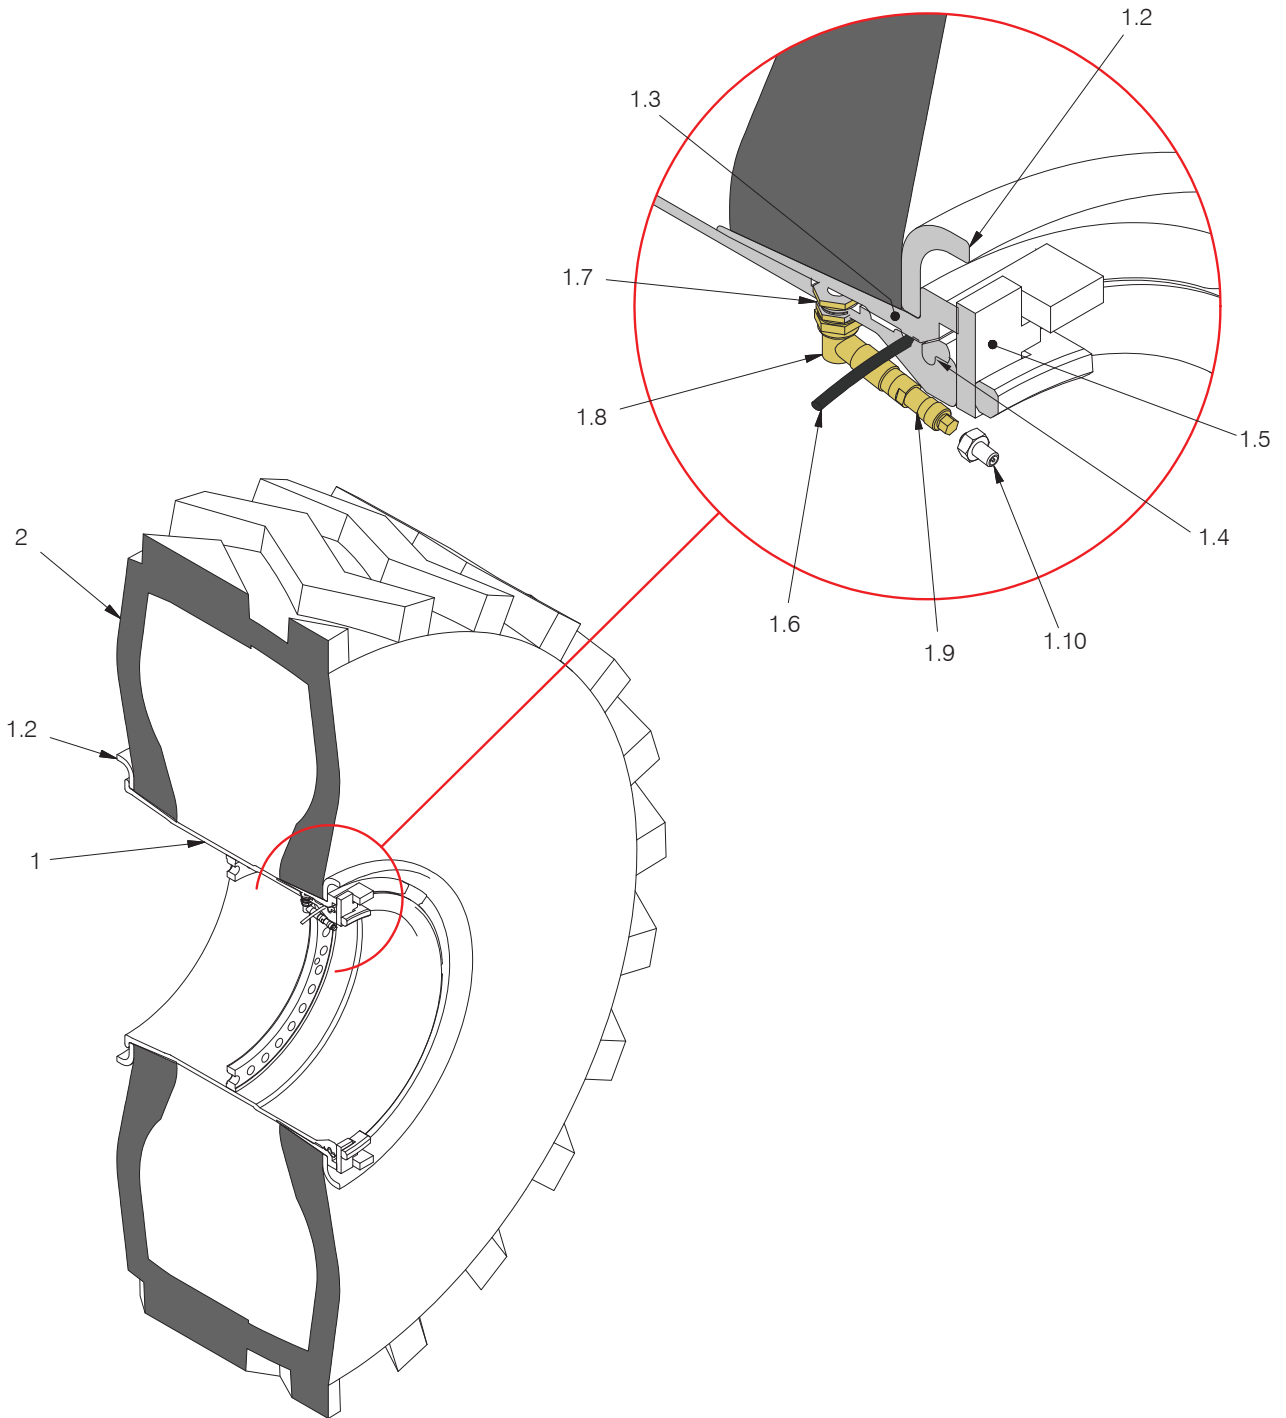

Rear Wheel & Tire Assembly

Item	Part No.	Qty	Description	Item	Part No.	Qty	Description
	<b>590003</b>		<b>Rear Wheel &amp; Tire Assembly</b>				
1	581476	1	. Wheel Assembly	1.7	221834	1	.. Spud Assembly
1.2	210121	2	.. Flange	1.8	222244	1	.. Stem, Valve
1.3	560983	1	.. Bead Seat	1.9	221835	1	.. Housing, Core
1.4	210123	1	.. Ring, Lock	1.10	na	0	.. Adapter
1.5	560262	2	.. Locking Lug	2	589974	1	. Tire
1.6	210099	1	.. O-Ring				