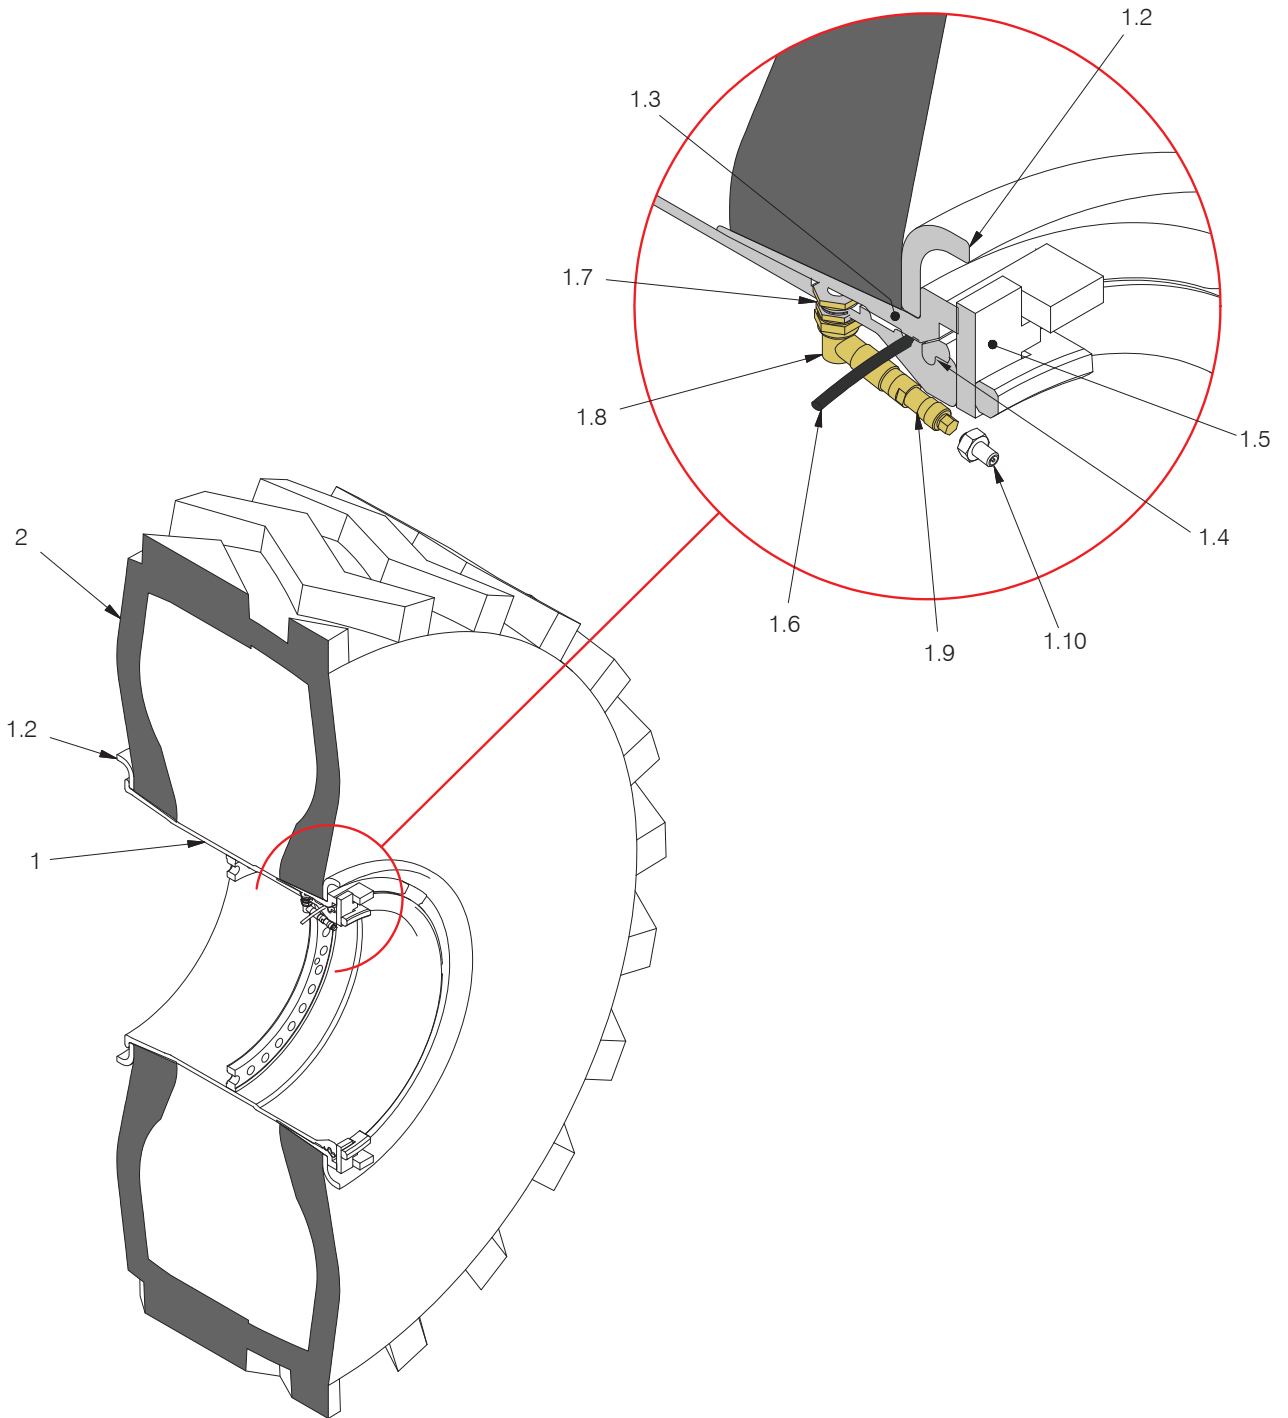

Front Wheel & Tire Assembly

Item	Part No.	Qty	Description	Item	Part No.	Qty	Description
	590002		Front Wheel & Tire Assembly				
1	547331	1	. Wheel Assembly	1.7	221834	1	.. Spud Assembly
1.2	206058	2	.. Flange	1.8	222244	1	.. Stem, Valve
1.3	206059	1	.. Bead Seat	1.9	221835	1	.. Housing, Core
1.4	206060	1	.. Ring, Lock	1.10	na	0	.. Adapter
1.5	214935	1	.. Locking Lug	2	589979	1	. Tire
1.6	206062	1	.. O-Ring				