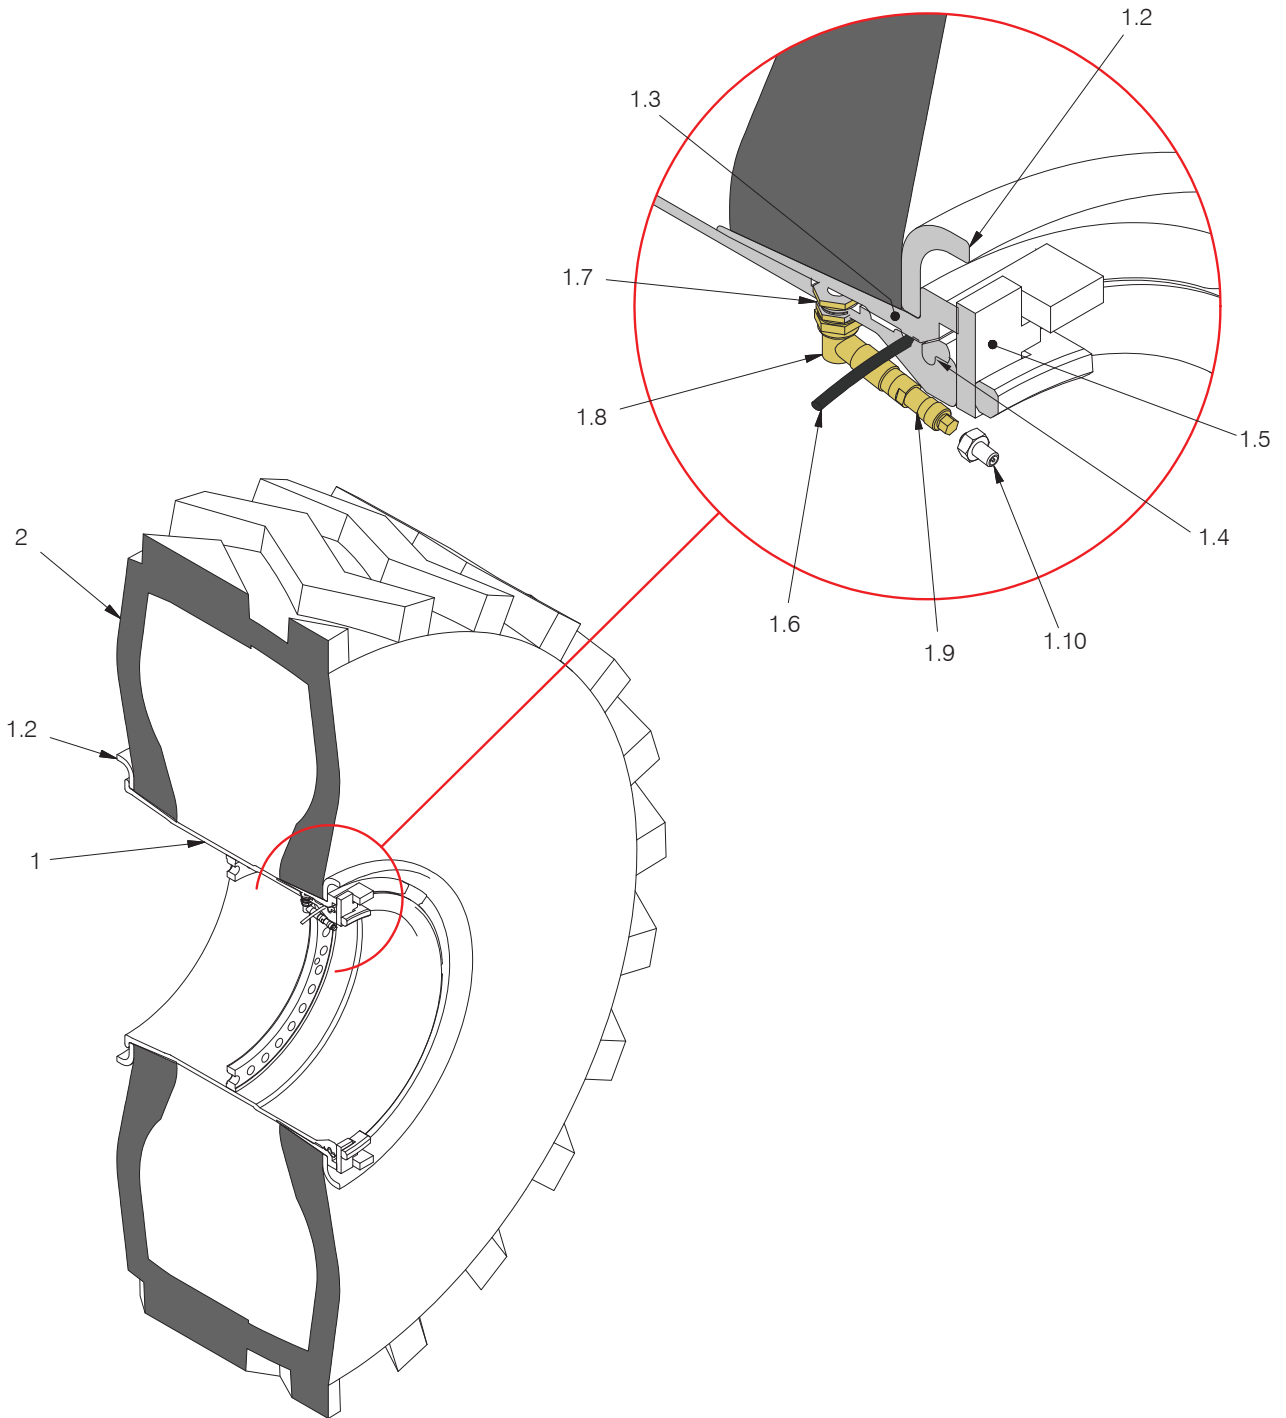

Rear Wheel & Tire Assembly

Item	Part No.	Qty	Description	Item	Part No.	Qty	Description
	<b>590001</b>		<b>Rear Wheel &amp; Tire Assembly</b>				
1	576990	1	. Wheel Assembly	1.7	221834	1	.. Spud Assembly
1.2	210121	2	.. Flange	1.8	222244	1	.. Stem, Valve
1.3	560983	1	.. Bead Seat	1.9	221835	1	.. Housing, Core
1.4	210123	1	.. Ring, Lock	1.10	na	0	.. Adapter
1.5	560262	2	.. Locking Lug	2	589972	1	. Tire
1.6	210099	1	.. O-Ring				