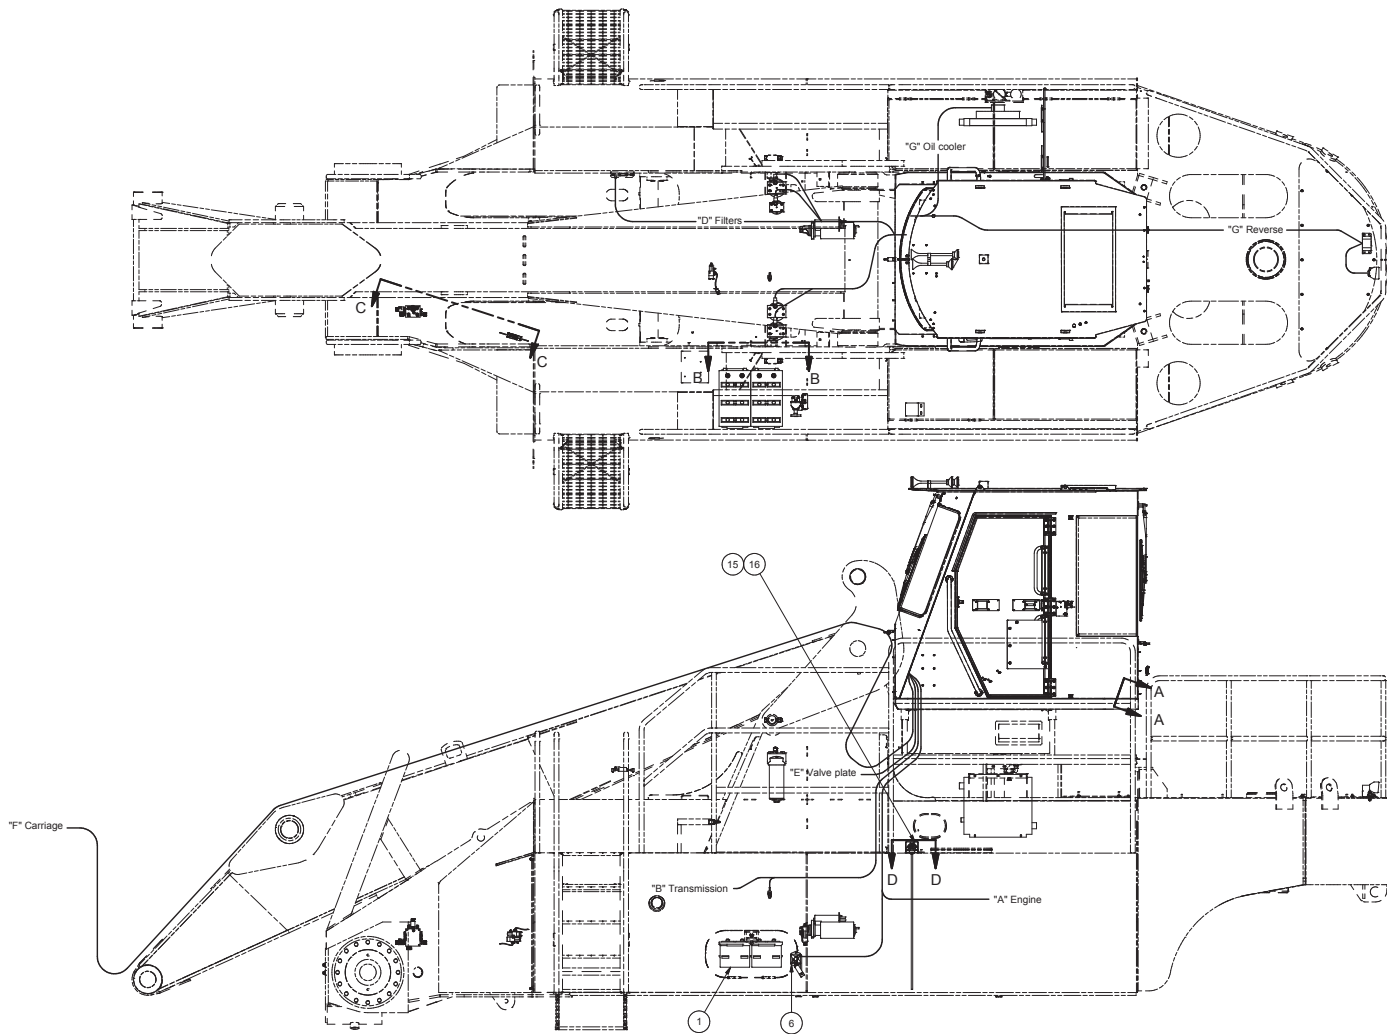

Wiring, Chassis

Item	Part No.	Qty	Description	Item	Part No.	Qty	Description
	589229		Wiring, Chassis				
1	200220	2	. Battery	10	589191	1	. Wire Harness "D", Filters
2	588799	1	. Harness, Battery	11	589193	1	. Wire Harness "E", Va Plate
3	N/A	0	. Battery Lockout	12	589198	1	. Wire Harness "F", Lights
5	223872	25	. Cable Tie	13	596675	1	. Wire Harness "G", Chassis
6	* 591795	1	. Switch, Battery Disconnect	14	589225	1	. Wire Harness "H", Brakes
7	589226	1	. Wire Harness "A", Engine	15	230729	1	. Sending Unit, Fuel
8	589190	1	. Wire Harness "B", Transmission	16	560516	1	. Bracket
9	588813	1	. Wire Harness "C", Ether Start	17	585824	1	. Wire Harness, ECM

* See Separate Coverage
N/A Not Applicable