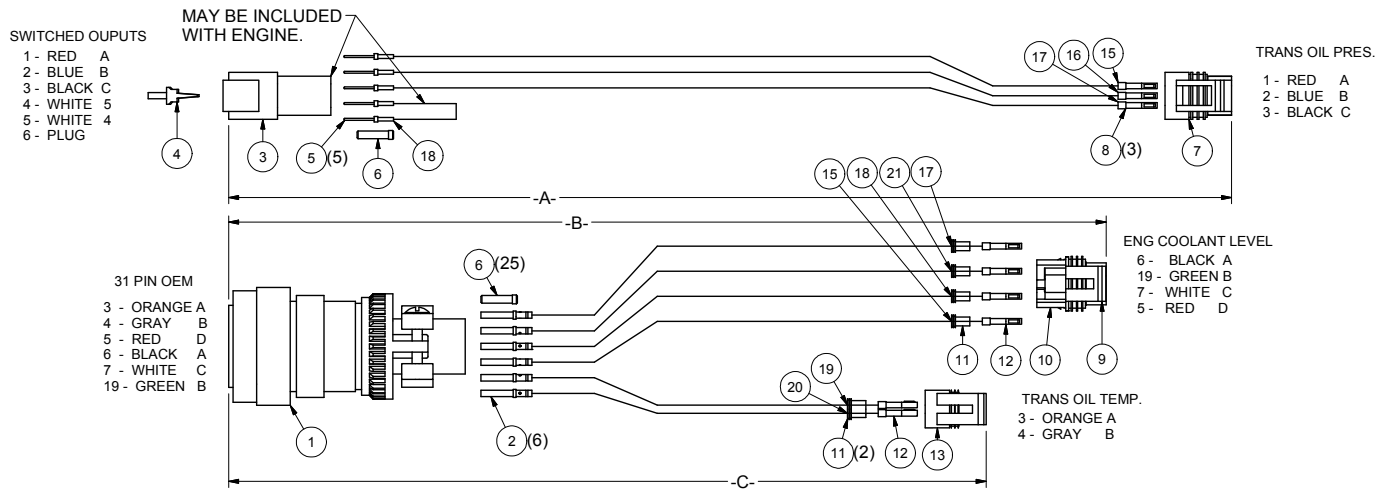

Harness

Item	Part No.	Qty	Description	Item	Part No.	Qty	Description
589228 Harness							
1	246911	1	. Plate, w/Backshell	14	587019	40'	. Loom, Wire
2	R740845	6	. Socket	15	219437	33'	. Wire
3	246925	1	. Connector, 6 Pin	16	237627	21'	. Wire
4	246926	1	. Wedge, Pin Lock	17	219436	33'	. Wire
5	246980	5	. Pin	18	219412	12.3'	. Wire
6	219288	26	. Plate, Seal	19	231707	7'	. Wire
7	246906	1	. Connector	20	231708	7'	. Wire
8	246907	3	. Socket, Connector	21	237628	12'	. Wire
9	246917	1	. Connector				
10	246918	1	. Lock, TPA	A		21'	
11	246919	6	. Seal, Cable	B		12'	
12	246920	6	. Socket, Connector	C		7'	
13	246909	1	. Connector				