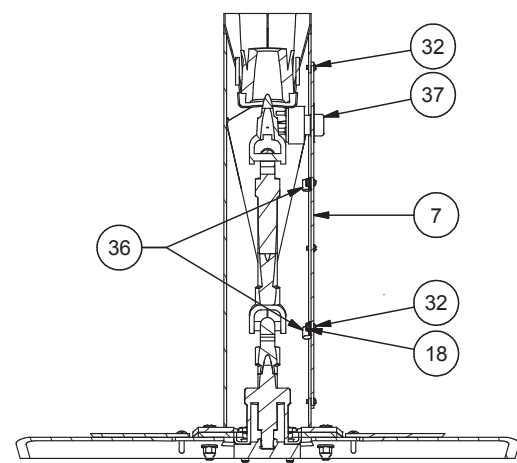

Platform Assembly - Seat

Platform Assembly - Seat

Item	Part No.	Qty	Description	Item	Part No.	Qty	Description
	589216		Platform Assembly - Seat				
1	* 589215	1	. Seat Assembly	21	234393	1	. Check Valve
2	586704	1	. Platform Weldment	22	15156W	7	. Washer
3	586724	3	. Plate,Cover	23	221767W	20	. Hard Washer
4	244506	1	. Steering Wheel	24	15154W	3	. Washer
5	* 586716	1	. Steering Column	25	Y17C-0624	8	. Capscrew
6	588902	1	. Steering Column	26	221499W	4	. Capscrew
7	587189	1	. Cover Plate	27	Y17C-0616	3	. Capscrew
8	* 586692	1	. Driveline Assembly	28	162572W	4	. Capscrew
9	195-0142	1	. Column, Steering	29	R13810989	3	. Capscrew
10	* 234081	1	. Steering Unit	31	Y25G-0408	12	. Capscrew
11	587192	1	. Cover Plate	32	249395	9	. Capscrew
12	578008	1	. Plate,Pedal Mount	33	R13811191	8	. Locknut
13	* 246199	1	. Valve, Brake	34	234651	1	. Button, Horn
14	586722	1	. Plate, Mounting	35	232182	1	. Knob, Spinner
15	* 595446	1	. Pedal Assembly, Elec Throttle	36	R13803026	2	. Clip
16	208264	3	. Grommet	37	207155	1	. Switch, Ignition W/Keys
17	258503	14	. Capscrew	38	546943	1	. Decal
18	R13809543	2	. Locknut	39	591148	1	. Plate, Base Adapt
19	209805	3	. Fitting				
20	209486	1	. Fitting				
					* See Separate Coverage		