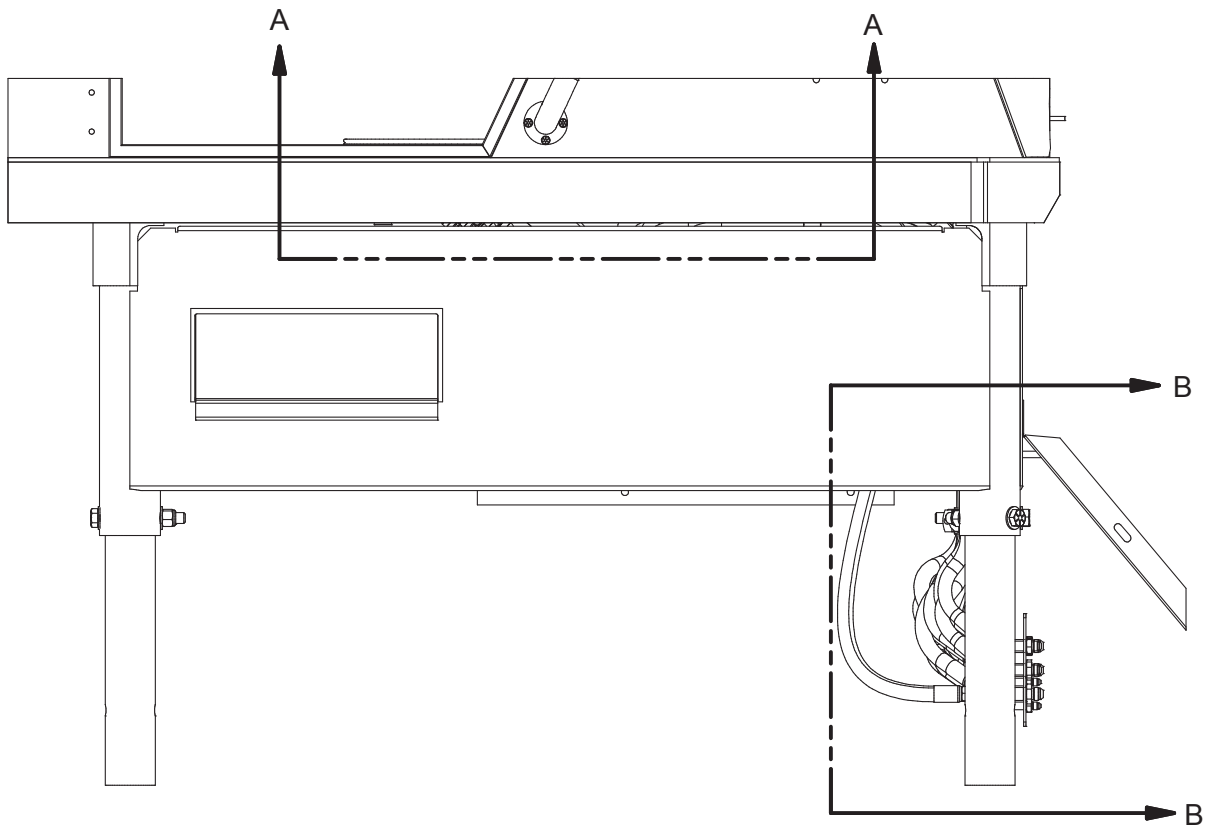

Hydraulic System - Seat to Bulkhead

Hydraulic System - Seat to Bulkhead

Item	Part No.	Qty	Description	Item	Part No.	Qty	Description
589201 Hydraulic System - Seat to Bulkhead							
1	240828	4	. Fitting	27.1	231717	1	. Hose Assembly
2	257976	2	. Fitting	27.2	234076	1	.. Hose Assembly
17	242594	30	. Cable Tie	27.3	240501	1	.. Hose Assembly
18	242596	20	. Cable Tie	27.4	220529	1	.. Hose Assembly
19	242597	2	. Cable Tie	27.5	14827	1	.. Hose Assembly
20	242599	2	. Cable Tie	27.6	220529	1	.. Hose Assembly
21	242600	20	. Cable Tie	27.7	212057	1	.. Hose Assembly
22	238429	5	. Clamp	27.8	255628	1	.. Hose Assembly
23	231296	5	. Clamp	27.9	R12075	1	.. Hose Assembly
24	231537	4	. Clamp	27.10	240501	1	.. Hose Assembly
25	214316	1	. Fitting	27.11	25184	1	.. Hose Assembly
26	214229	1	. Fitting	27.12	212057	1	.. Hose Assembly
27	590486	1	. Kit, Hose	27.13	231512	1	.. Hose Assembly
				27.14	212057	1	.. Hose Assembly
				27.15	212057	1	.. Hose Assembly

DETAIL A

DETAIL B

1 ITEM 17 THRU 21 ARE USED TO MARK HOSE ASSEMBLIES ON BOTH ENDS.