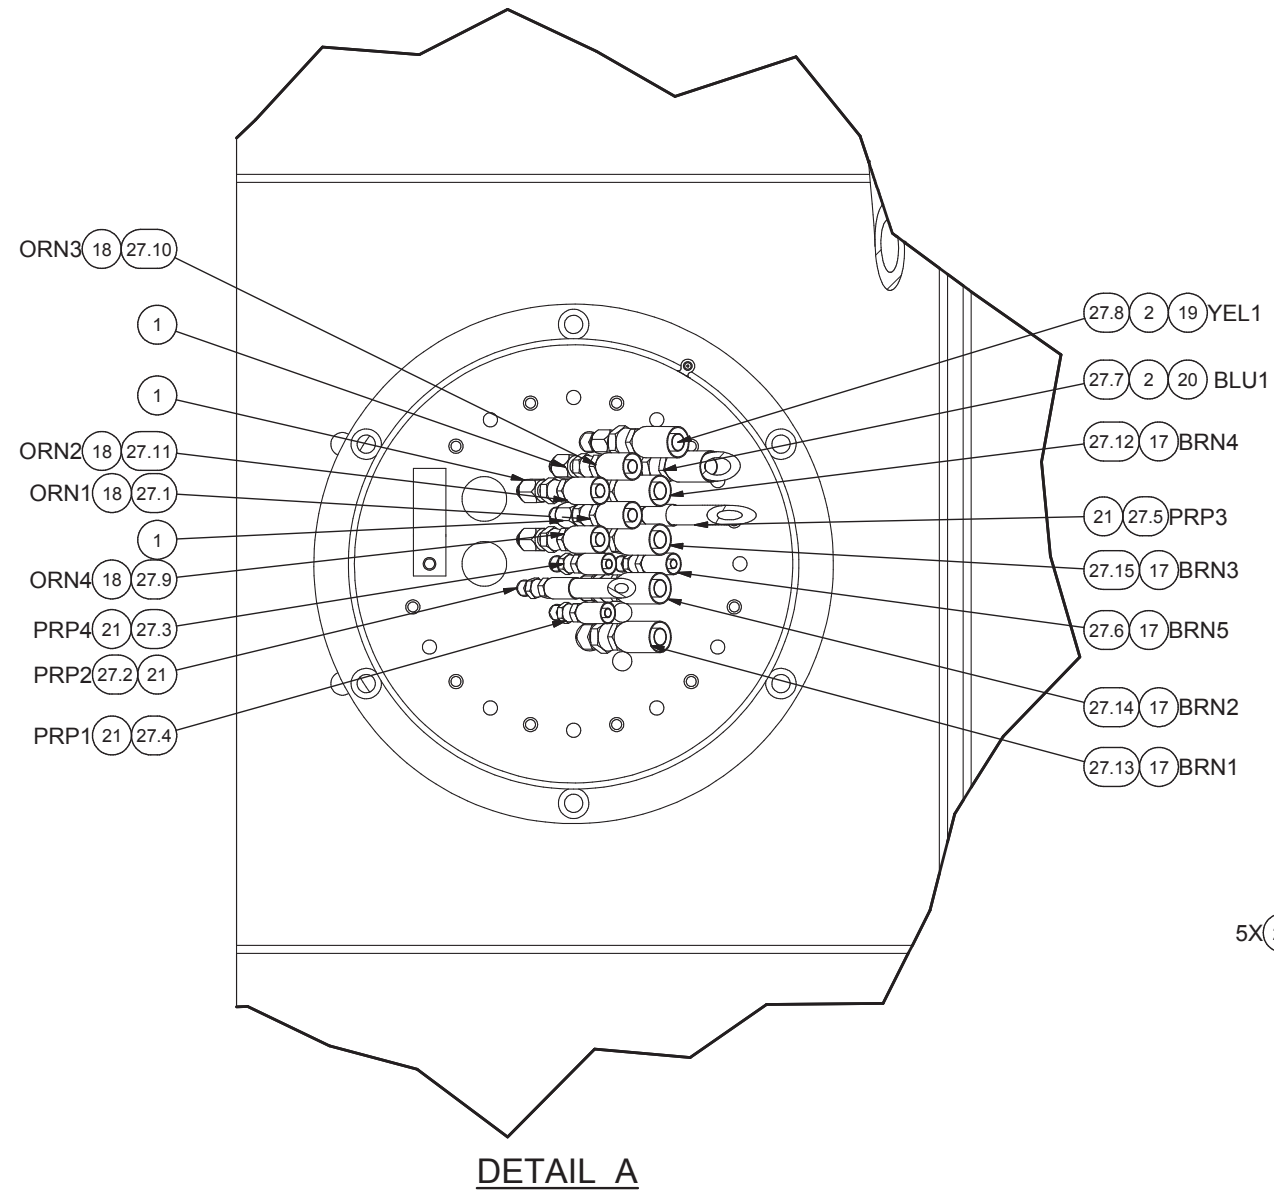

Hydraulic System - Seat to Bulkhead

Hydraulic System - Seat to Bulkhead

Item	Part No.	Qty	Description	Item	Part No.	Qty	Description
589201 Hydraulic System - Seat to Bulkhead							
1	240828	4	. Fitting	27.1	231717	1	. Hose Assembly
2	257976	2	. Fitting	27.2	234076	1	.. Hose Assembly
17	242594	30	. Cable Tie	27.3	240501	1	.. Hose Assembly
18	242596	20	. Cable Tie	27.4	220529	1	.. Hose Assembly
19	242597	2	. Cable Tie	27.5	14827	1	.. Hose Assembly
20	242599	2	. Cable Tie	27.6	220529	1	.. Hose Assembly
21	242600	20	. Cable Tie	27.7	212057	1	.. Hose Assembly
22	238429	5	. Clamp	27.8	255628	1	.. Hose Assembly
23	231296	5	. Clamp	27.9	R12075	1	.. Hose Assembly
24	231537	4	. Clamp	27.10	240501	1	.. Hose Assembly
25	214316	1	. Fitting	27.11	25184	1	.. Hose Assembly
26	214229	1	. Fitting	27.12	212057	1	.. Hose Assembly
27	590486	1	. Kit, Hose	27.13	231512	1	.. Hose Assembly
				27.14	212057	1	.. Hose Assembly
				27.15	212057	1	.. Hose Assembly

DETAIL A

DETAIL B

1 ITEM 17 THRU 21 ARE USED TO MARK HOSE ASSEMBLIES ON BOTH ENDS.