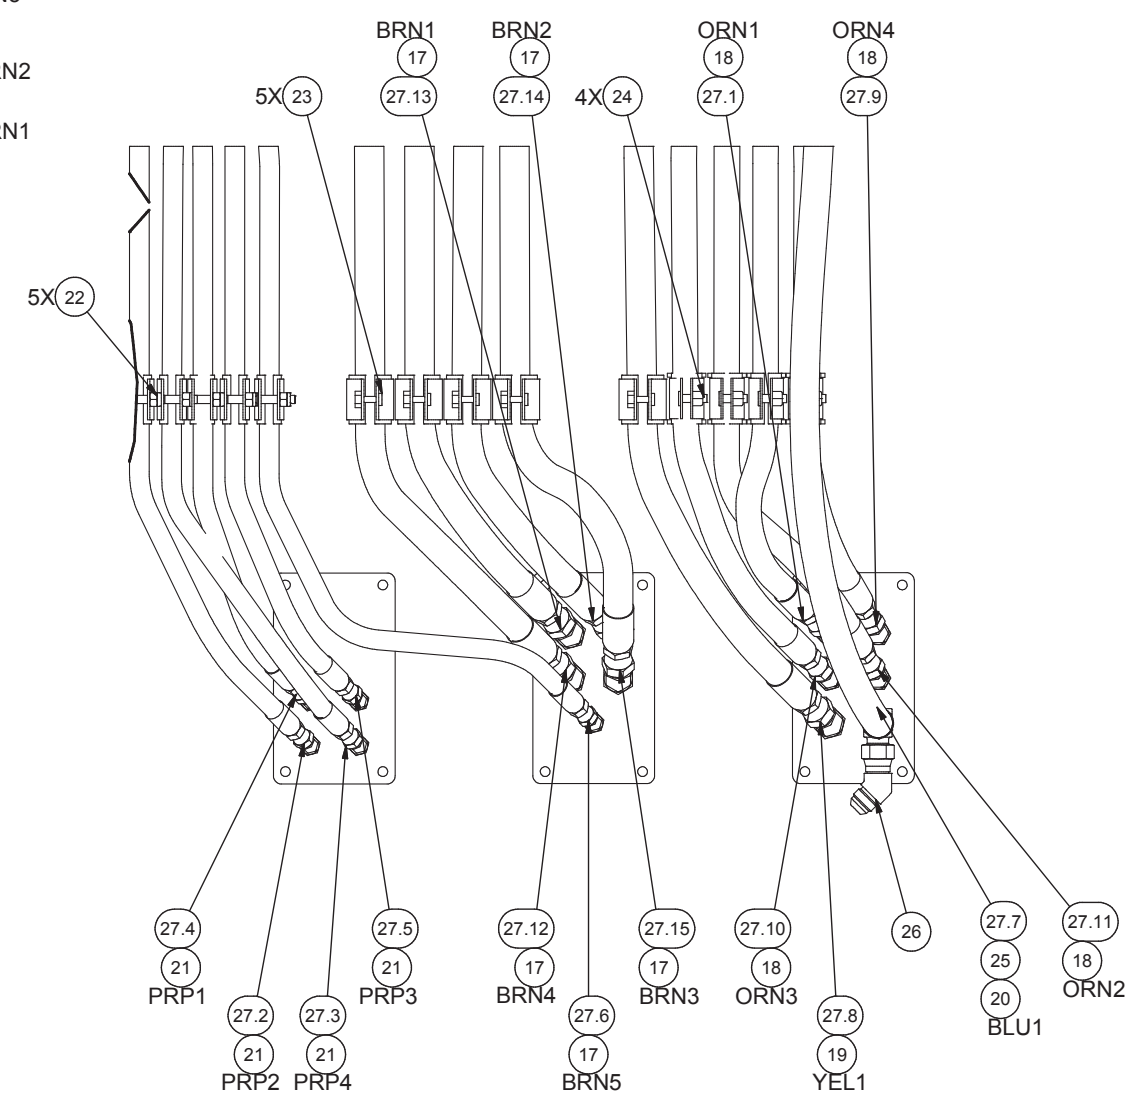

Hydraulic System - Seat to Bulkhead

Hydraulic System - Seat to Bulkhead

Item	Part No.	Qty	Description	Item	Part No.	Qty	Description
589201 Hydraulic System - Seat to Bulkhead							
1	240828	4	. Fitting	27.1	231717	1	. Hose Assembly
2	257976	2	. Fitting	27.2	234076	1	.. Hose Assembly
17	242594	30	. Cable Tie	27.3	240501	1	.. Hose Assembly
18	242596	20	. Cable Tie	27.4	220529	1	.. Hose Assembly
19	242597	2	. Cable Tie	27.5	14827	1	.. Hose Assembly
20	242599	2	. Cable Tie	27.6	220529	1	.. Hose Assembly
21	242600	20	. Cable Tie	27.7	212057	1	.. Hose Assembly
22	238429	5	. Clamp	27.8	255628	1	.. Hose Assembly
23	231296	5	. Clamp	27.9	R12075	1	.. Hose Assembly
24	231537	4	. Clamp	27.10	240501	1	.. Hose Assembly
25	214316	1	. Fitting	27.11	25184	1	.. Hose Assembly
26	214229	1	. Fitting	27.12	212057	1	.. Hose Assembly
27	590486	1	. Kit, Hose	27.13	231512	1	.. Hose Assembly
				27.14	212057	1	.. Hose Assembly
				27.15	212057	1	.. Hose Assembly

DETAIL A

DETAIL B

1 ITEM 17 THRU 21 ARE USED TO MARK HOSE ASSEMBLIES ON BOTH ENDS.