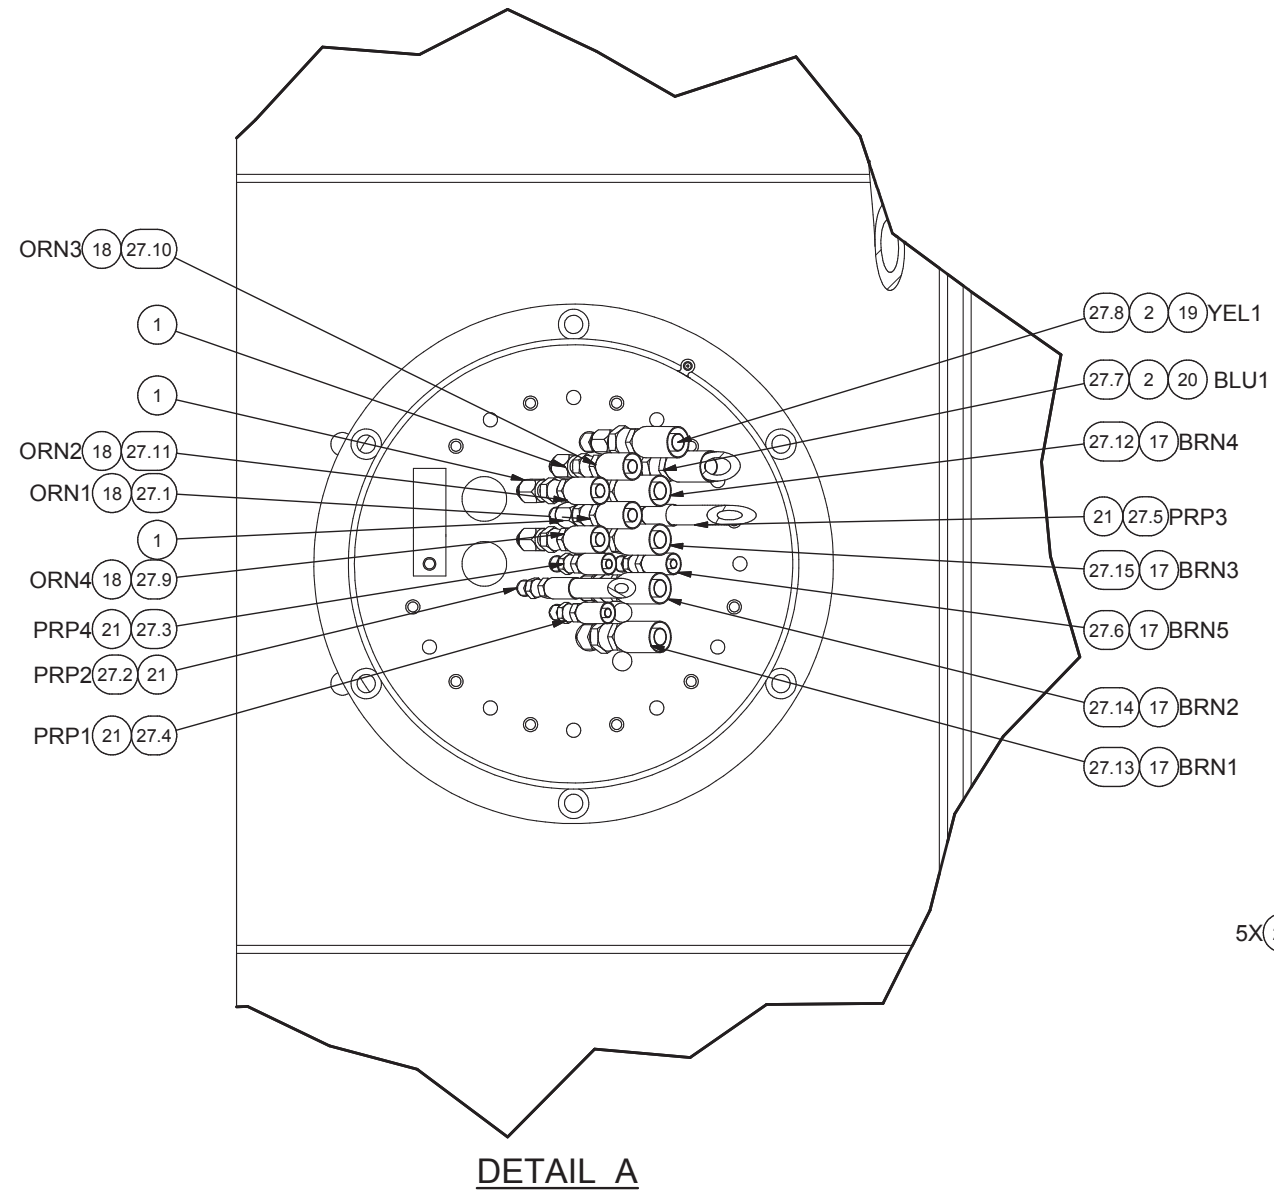

Hydraulic System - Seat to Bulkhead

Hydraulic System - Seat to Bulkhead

Item	Part No.	Qty	Description	Item	Part No.	Qty	Description
	589200		Hydraulic System - Seat to Bulkhead				
1	240828	4	. Fitting	27.1	R14785	1	. Hose Assembly
2	257976	2	. Fitting	27.2	220373	1	.. Hose Assembly
17	242594	30	. Cable Tie	27.3	232674	1	.. Hose Assembly
18	242596	20	. Cable Tie	27.4	589547	1	.. Hose Assembly
19	242597	2	. Cable Tie	27.5	589547	1	.. Hose Assembly
20	242599	2	. Cable Tie	27.6	589547	1	.. Hose Assembly
21	242600	20	. Cable Tie	27.7	589544	1	.. Hose Assembly
22	238429	5	. Clamp	27.8	237274	1	.. Hose Assembly
23	231296	5	. Clamp	27.9	589545	1	.. Hose Assembly
24	231537	4	. Clamp	27.10	589543	1	.. Hose Assembly
25	214316	1	. Fitting	27.11	236162	1	.. Hose Assembly
26	214229	1	. Fitting	27.12	214214	1	.. Hose Assembly
27	590485	1	. Kit, Hose	27.13	229675	1	.. Hose Assembly
				27.14	214214	1	.. Hose Assembly
				27.15	214214	1	.. Hose Assembly

DETAIL A

DETAIL B

1 ITEM 17 THRU 21 ARE USED TO MARK HOSE ASSEMBLIES ON BOTH ENDS.