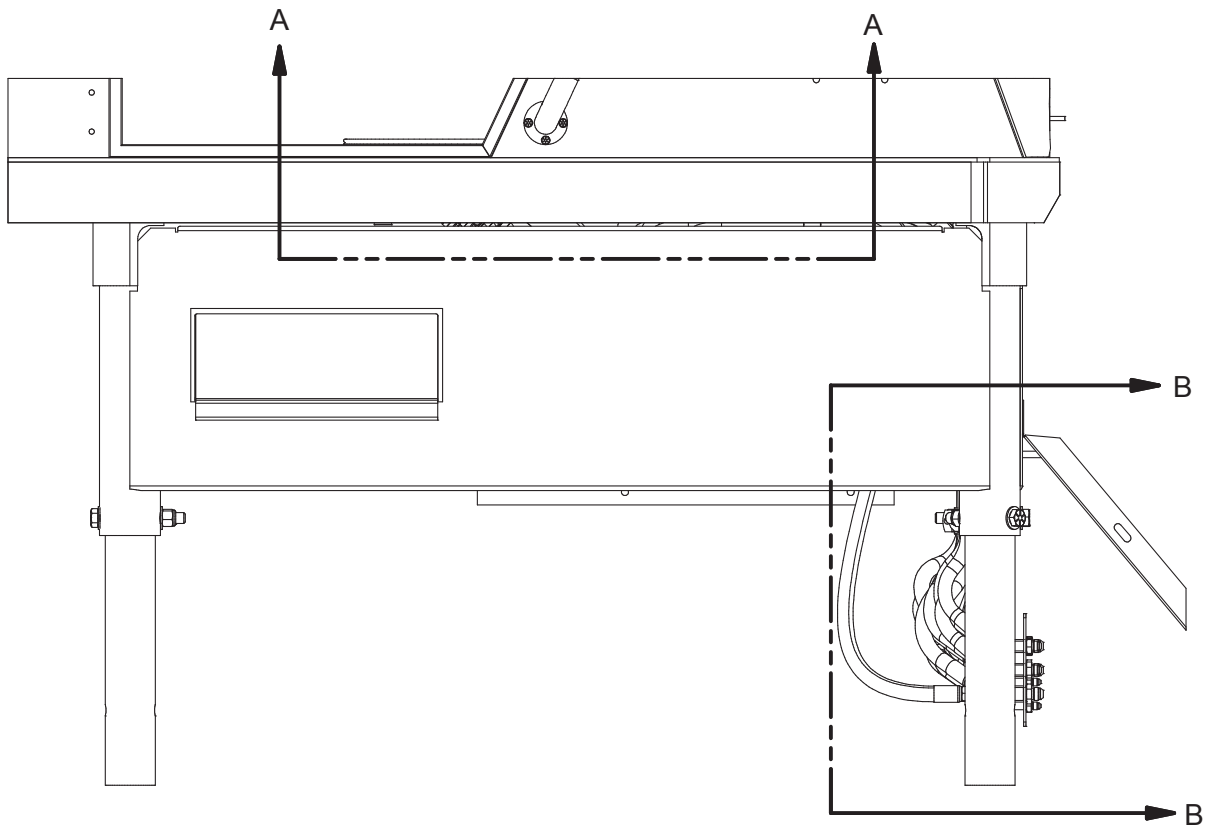

Hydraulic System - Seat to Bulkhead

Hydraulic System - Seat to Bulkhead

Item	Part No.	Qty	Description	Item	Part No.	Qty	Description
	589200		Hydraulic System - Seat to Bulkhead				
1	240828	4	. Fitting	27.1	R14785	1	. Hose Assembly
2	257976	2	. Fitting	27.2	220373	1	.. Hose Assembly
17	242594	30	. Cable Tie	27.3	232674	1	.. Hose Assembly
18	242596	20	. Cable Tie	27.4	589547	1	.. Hose Assembly
19	242597	2	. Cable Tie	27.5	589547	1	.. Hose Assembly
20	242599	2	. Cable Tie	27.6	589547	1	.. Hose Assembly
21	242600	20	. Cable Tie	27.7	589544	1	.. Hose Assembly
22	238429	5	. Clamp	27.8	237274	1	.. Hose Assembly
23	231296	5	. Clamp	27.9	589545	1	.. Hose Assembly
24	231537	4	. Clamp	27.10	589543	1	.. Hose Assembly
25	214316	1	. Fitting	27.11	236162	1	.. Hose Assembly
26	214229	1	. Fitting	27.12	214214	1	.. Hose Assembly
27	590485	1	. Kit, Hose	27.13	229675	1	.. Hose Assembly
				27.14	214214	1	.. Hose Assembly
				27.15	214214	1	.. Hose Assembly

DETAIL A

DETAIL B

1 ITEM 17 THRU 21 ARE USED TO MARK HOSE ASSEMBLIES ON BOTH ENDS.