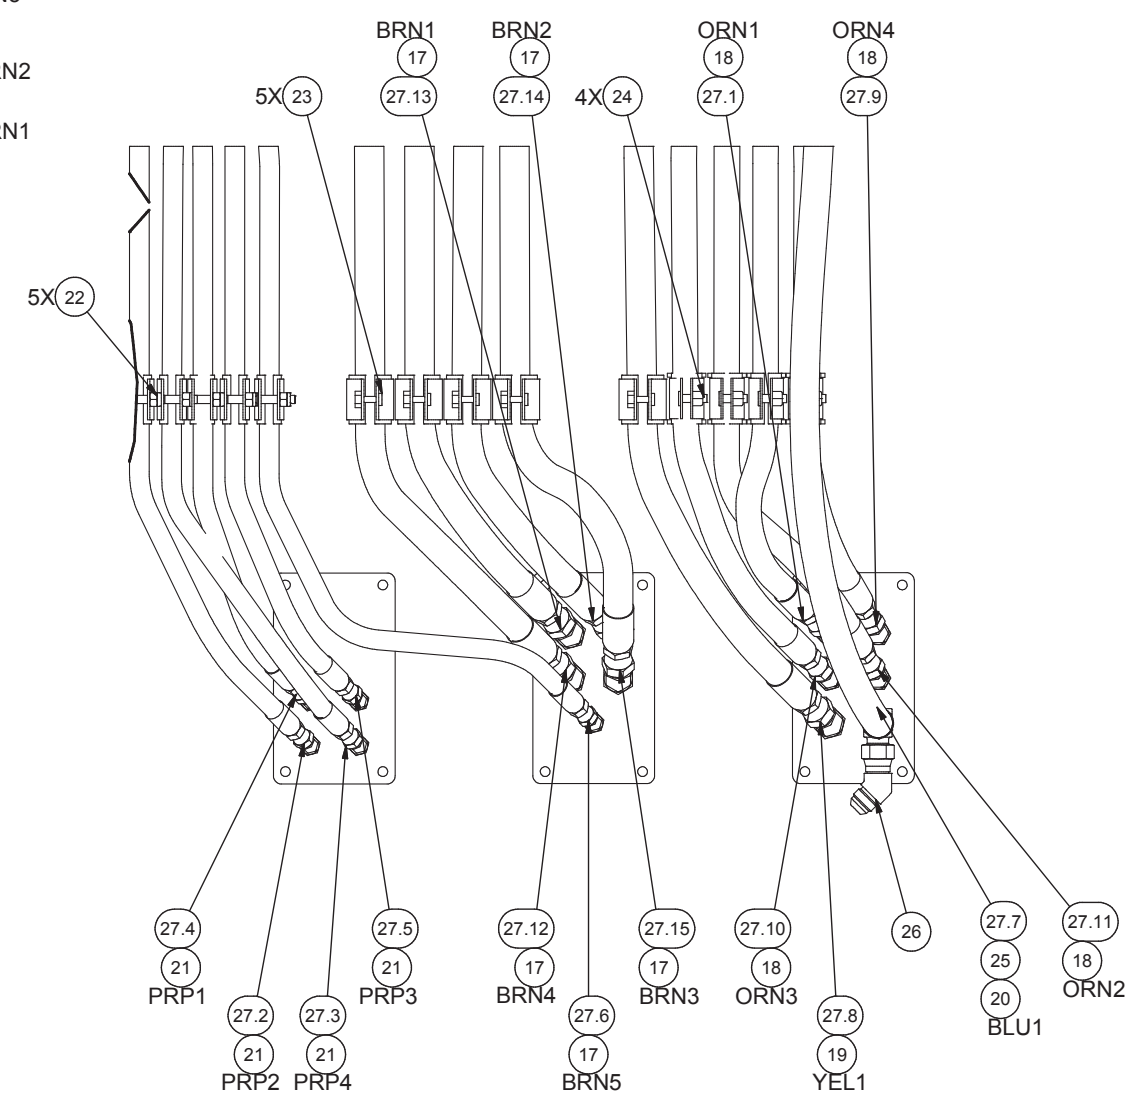

Hydraulic System - Seat to Bulkhead

Hydraulic System - Seat to Bulkhead

Item	Part No.	Qty	Description	Item	Part No.	Qty	Description
	589200		Hydraulic System - Seat to Bulkhead				
1	240828	4	. Fitting	27.1	R14785	1	. Hose Assembly
2	257976	2	. Fitting	27.2	220373	1	.. Hose Assembly
17	242594	30	. Cable Tie	27.3	232674	1	.. Hose Assembly
18	242596	20	. Cable Tie	27.4	589547	1	.. Hose Assembly
19	242597	2	. Cable Tie	27.5	589547	1	.. Hose Assembly
20	242599	2	. Cable Tie	27.6	589547	1	.. Hose Assembly
21	242600	20	. Cable Tie	27.7	589544	1	.. Hose Assembly
22	238429	5	. Clamp	27.8	237274	1	.. Hose Assembly
23	231296	5	. Clamp	27.9	589545	1	.. Hose Assembly
24	231537	4	. Clamp	27.10	589543	1	.. Hose Assembly
25	214316	1	. Fitting	27.11	236162	1	.. Hose Assembly
26	214229	1	. Fitting	27.12	214214	1	.. Hose Assembly
27	590485	1	. Kit, Hose	27.13	229675	1	.. Hose Assembly
				27.14	214214	1	.. Hose Assembly
				27.15	214214	1	.. Hose Assembly

DETAIL A

DETAIL B

1 ITEM 17 THRU 21 ARE USED TO MARK HOSE ASSEMBLIES ON BOTH ENDS.