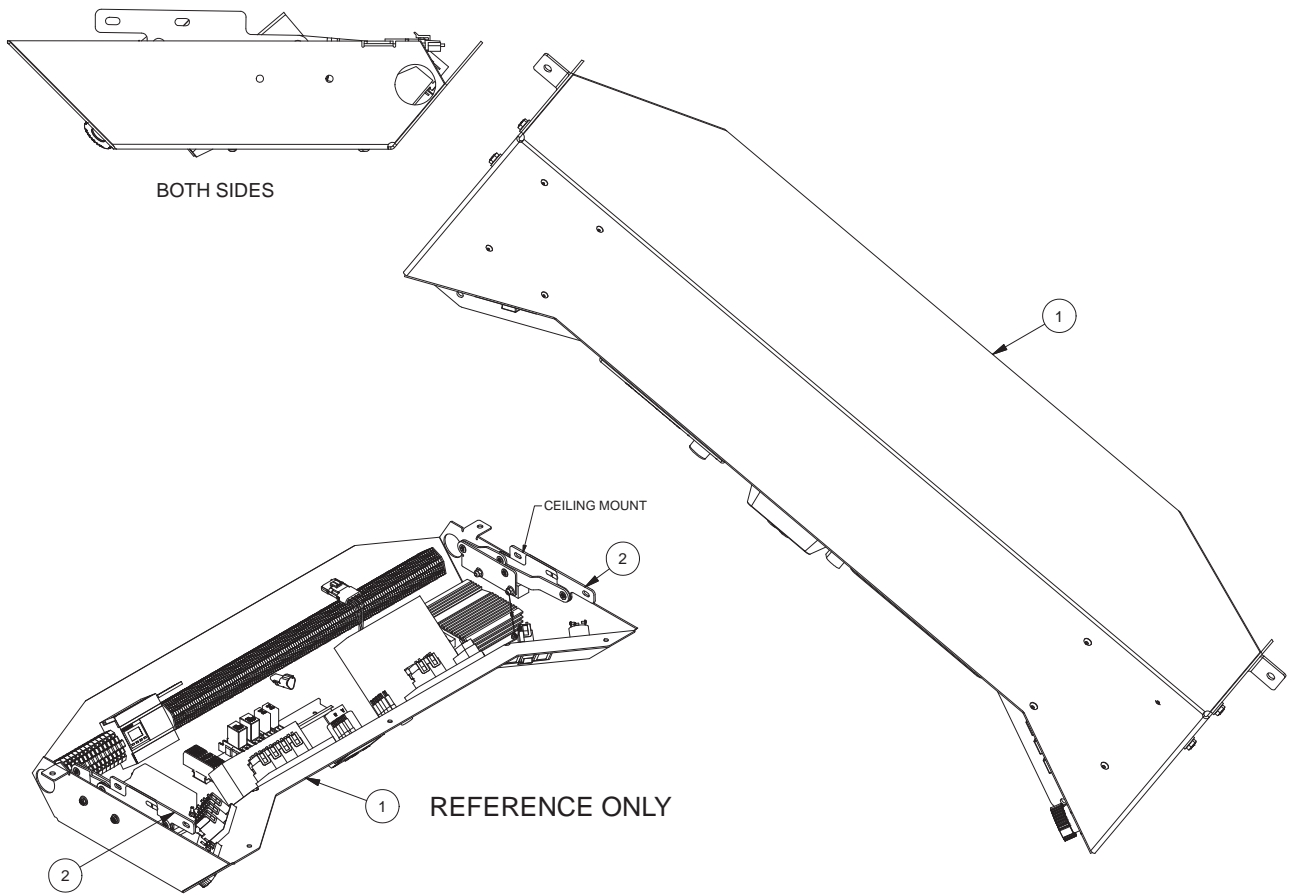

Console Assembly

Item	Part No.	Qty	Description	Item	Part No.	Qty	Description
	<b>589108</b>		<b>Console Assembly</b>				
1	* 588462	0	. Console Assembly				
2	589112	2	. Bracket, Mounting				