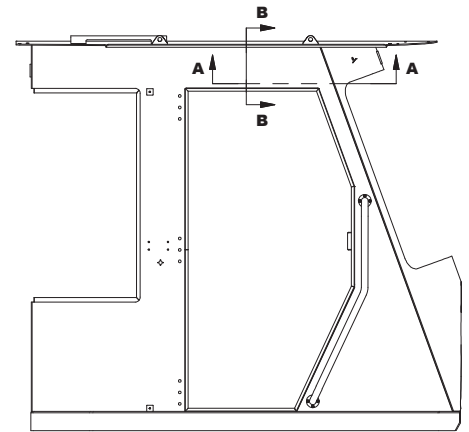

Kit, Console Assembly

Item	Part No.	Qty	Description	Item	Part No.	Qty	Description
	<b>589107</b>		<b>Console Assembly Kit</b>				
1	* 589108	1	. Console Assembly	3	18720W	5	. Capscrew
2	589110	1	. Console Weldment	4	221763W	5	. Washer