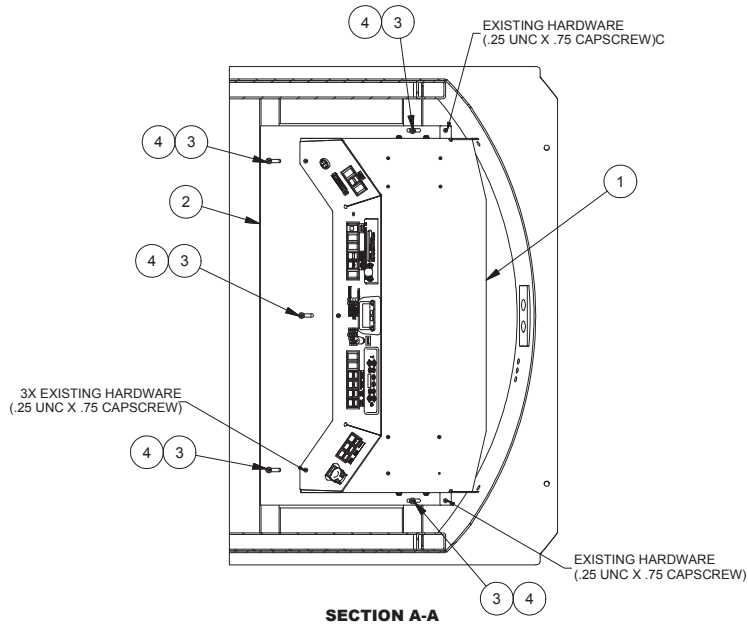

Kit, Console Assembly

Item	Part No.	Qty	Description	Item	Part No.	Qty	Description
	<b>589107</b>		<b>Console Assembly Kit</b>				
1	* 589108	1	. Console Assembly	3	18720W	5	. Capscrew
2	589110	1	. Console Weldment	4	221763W	5	. Washer