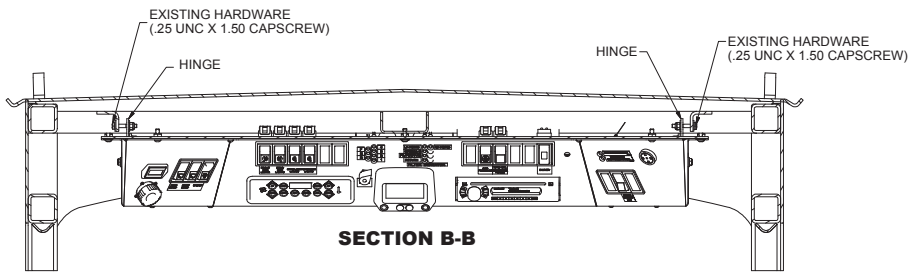

Kit, Console Assembly

Item	Part No.	Qty	Description	Item	Part No.	Qty	Description
	<b>589107</b>		<b>Console Assembly Kit</b>				
1	* 589108	1	. Console Assembly	3	18720W	5	. Capscrew
2	589110	1	. Console Weldment	4	221763W	5	. Washer