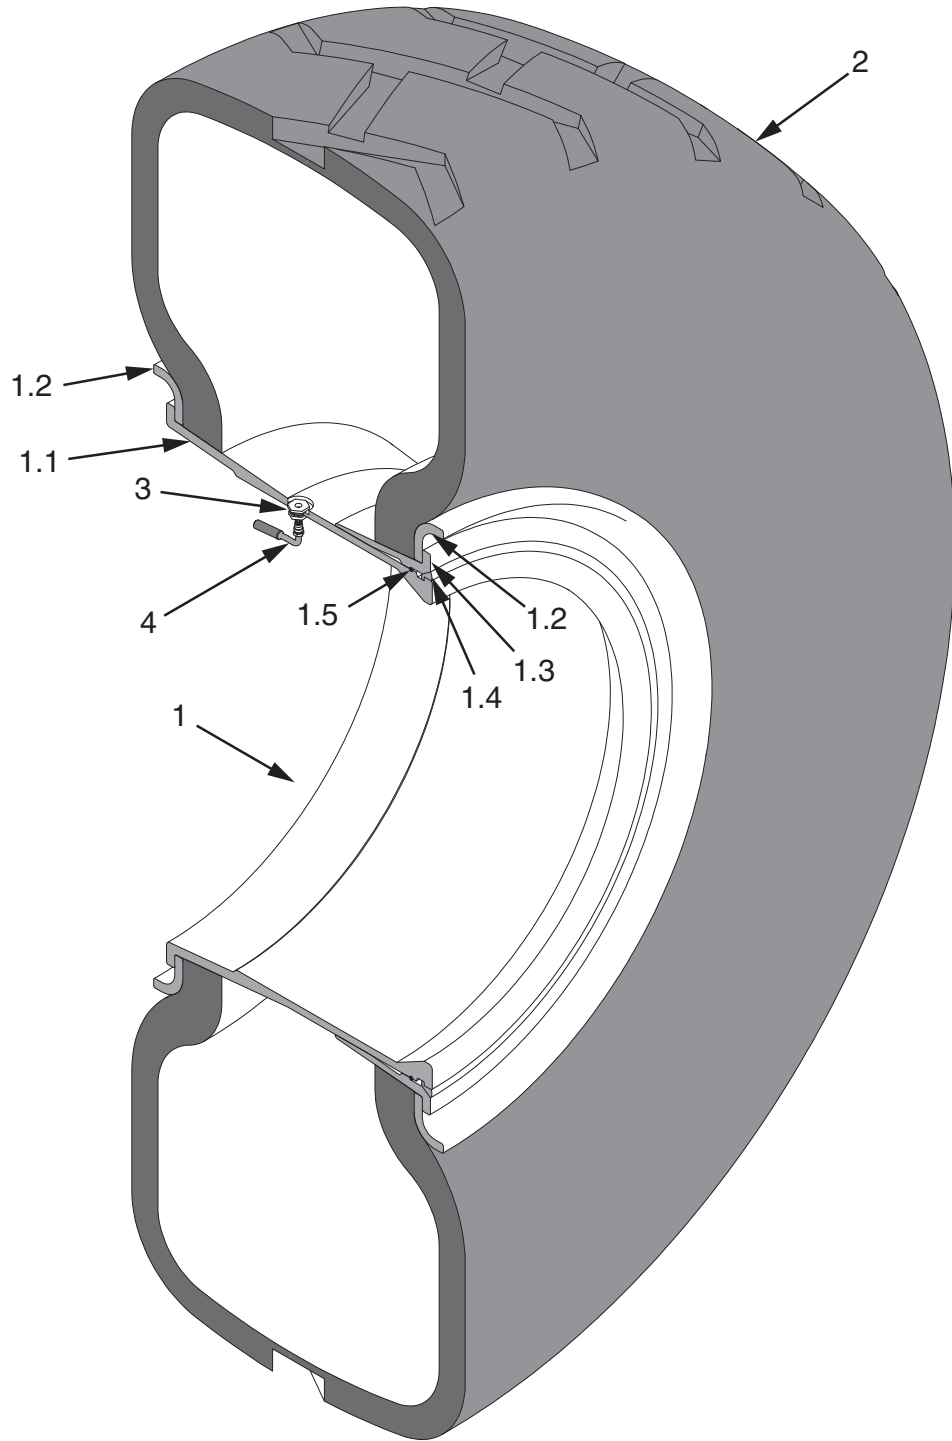

Front Wheel Assembly, Dual, Outer

Item	Part No.	Qty	Description	Item	Part No.	Qty	Description
	589051		Front Wheel Assembly, Dual, Outer				
1	229546	1	. Rim Assembly	2	589982	1	. Tire
1.1	229938	1	.. Rim Base	3	219142	1	. Spud
1.2	212006	2	.. Flange	4	219144	1	. Stem, Valve
1.3	229940	1	.. Band, Bead Seat				
1.4	229941	1	.. Ring, Lock				
1.5	212008	1	.. O-Ring				