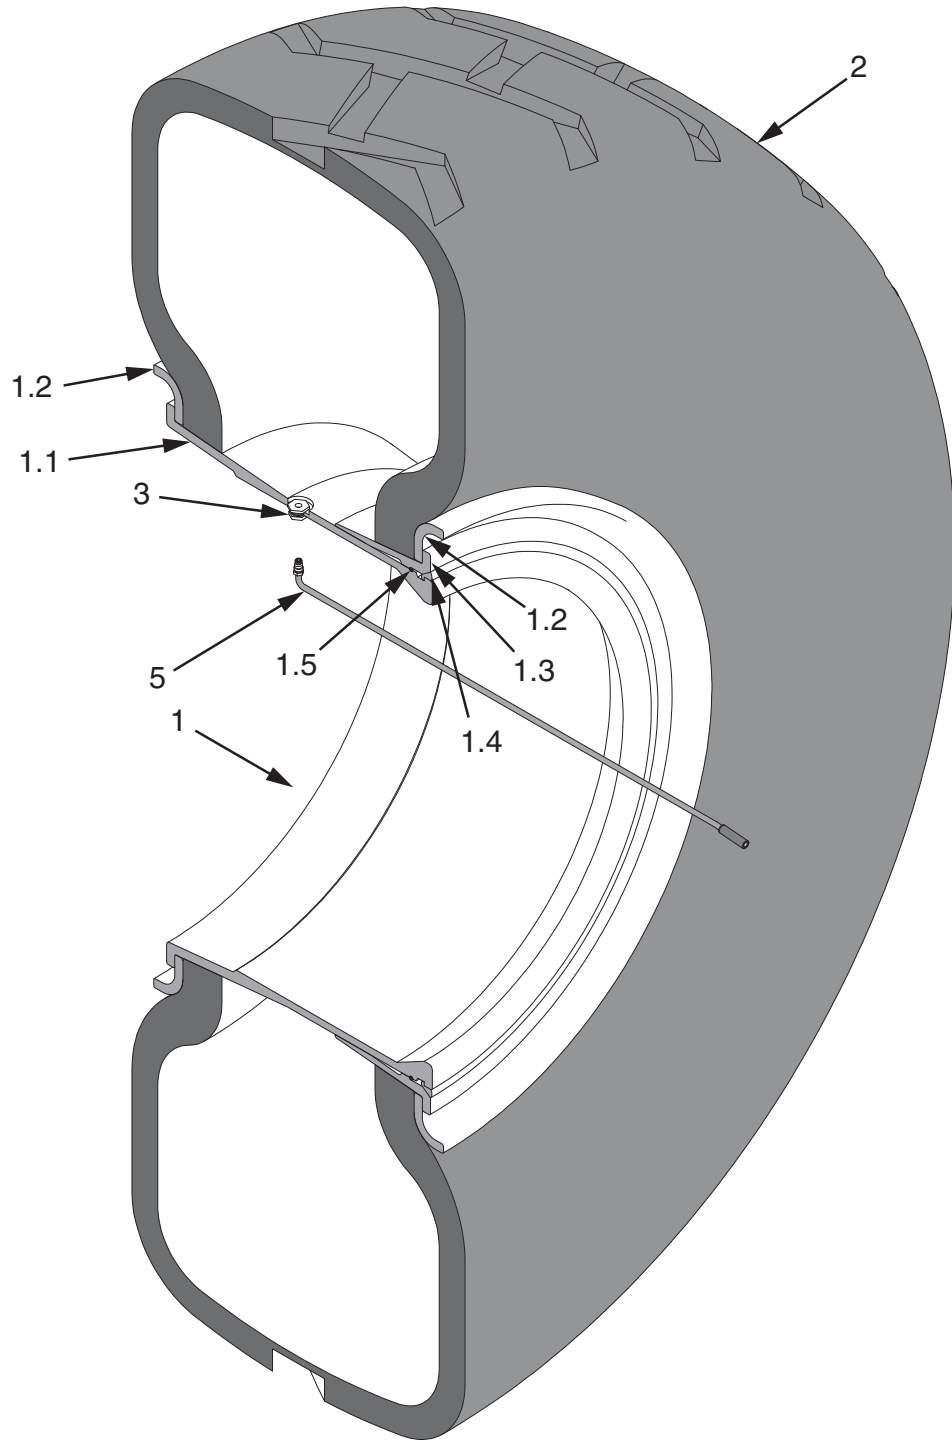

Front Wheel Assembly, Dual, Inner

Item	Part No.	Qty	Description	Item	Part No.	Qty	Description
	589050		Front Wheel Assembly, Dual, Inner				
1	229546	1	. Rim Assembly	2	589982	1	. Tire
1.1	229938	1	.. Rim Base	3	219142	1	. Spud
1.2	212006	2	.. Flange				
1.3	229940	1	.. Band, Bead Seat	5	233938	1	. Stem, Valve
1.4	229941	1	.. Ring, Lock				
1.5	212008	1	.. O-Ring				