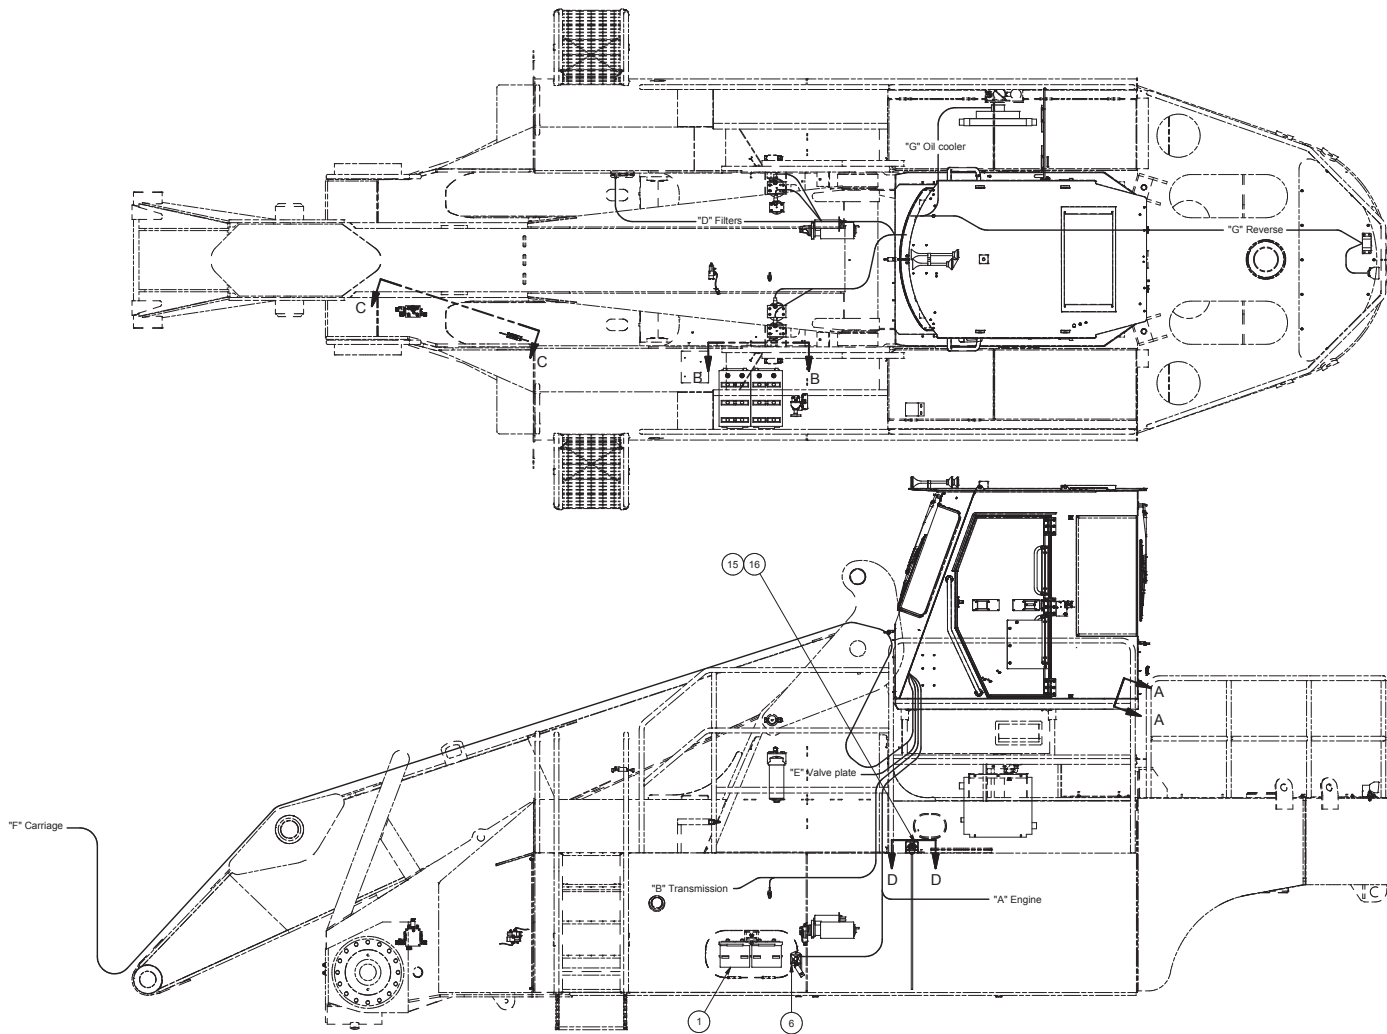

Wiring, Chassis

Wiring, Chassis

Item	Part No.	Qty	Description	Item	Part No.	Qty	Description
	588098		Wiring, Chassis				
1	200220	2	. Battery	10	588814	1	. Wire Harness "D", Filters
2	588779	1	. Harness, Battery	11	588815	1	. Wire Harness "E", Va Plate
3	585189	1	. Battery Lockout	12	588816	1	. Wire Harness "F", Lights
5	223872	25	. Cable Tie	13	596675	1	. Wire Harness "G", Chassis
6	* 249106	1	. Switch, Battery Disconnect	14	588818	1	. Wire Harness "H", Brakes
7	588811	1	. Wire Harness "A", Engine	15	230729	1	. Sending Unit, Fuel
8	588812	1	. Wire Harness "B", Transmission	16	560516	1	. Bracket
9	588793	1	. Wire Harness "C", Ether Start	17	588821	1	. Wire Harness, ECM

* See Separate Coverage

Wiring, Chassis