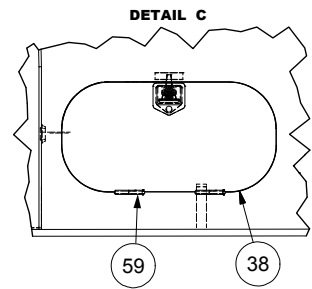

Chassis

Chassis

Chassis

Item	Part No.	Qty	Description	Item	Part No.	Qty	Description
	588080		Chassis				
13	563775	1	. Gasket	75	554445	2	. Plate, Manhole Cover
21	R13806980	15	. Flat Washer	86	522105	2	. Bracket Assembly
39	554150	1	. Plate, Cover		536987	2	. Bushing
40	223654	15	. Locknut	104	R13801764	2	. Fitting
59	551380	4	. Hinge Assembly	105	222383	1	. Fitting
69	562468	1	. Gasket	106	238659	9	. Plate, Magnetic
70	562469	1	. Cover	107	209916	2	. Fitting
71	16830W	30	. Capscrew	108	570332	2	. Bushing
72	201569	30	. Flat Washer	109	572718	2	. Bushing
73	555064	2	. Gasket				
74	554443	2	. Plate, Manhole Base				