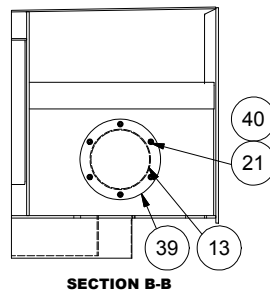

Chassis

Chassis

Chassis

Item	Part No.	Qty	Description	Item	Part No.	Qty	Description
	588080		Chassis				
13	563775	1	. Gasket	75	554445	2	. Plate, Manhole Cover
21	R13806980	15	. Flat Washer	86	522105	2	. Bracket Assembly
39	554150	1	. Plate, Cover		536987	2	. Bushing
40	223654	15	. Locknut	104	R13801764	2	. Fitting
59	551380	4	. Hinge Assembly	105	222383	1	. Fitting
69	562468	1	. Gasket	106	238659	9	. Plate, Magnetic
70	562469	1	. Cover	107	209916	2	. Fitting
71	16830W	30	. Capscrew	108	570332	2	. Bushing
72	201569	30	. Flat Washer	109	572718	2	. Bushing
73	555064	2	. Gasket				
74	554443	2	. Plate, Manhole Base				