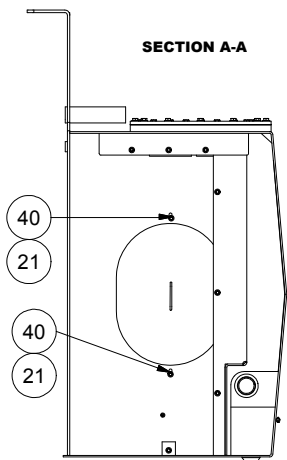

Chassis

Chassis

Chassis

Item	Part No.	Qty	Description	Item	Part No.	Qty	Description
	588080		Chassis				
13	563775	1	. Gasket	75	554445	2	. Plate, Manhole Cover
21	R13806980	15	. Flat Washer	86	522105	2	. Bracket Assembly
39	554150	1	. Plate, Cover		536987	2	. Bushing
40	223654	15	. Locknut	104	R13801764	2	. Fitting
59	551380	4	. Hinge Assembly	105	222383	1	. Fitting
69	562468	1	. Gasket	106	238659	9	. Plate, Magnetic
70	562469	1	. Cover	107	209916	2	. Fitting
71	16830W	30	. Capscrew	108	570332	2	. Bushing
72	201569	30	. Flat Washer	109	572718	2	. Bushing
73	555064	2	. Gasket				
74	554443	2	. Plate, Manhole Base				