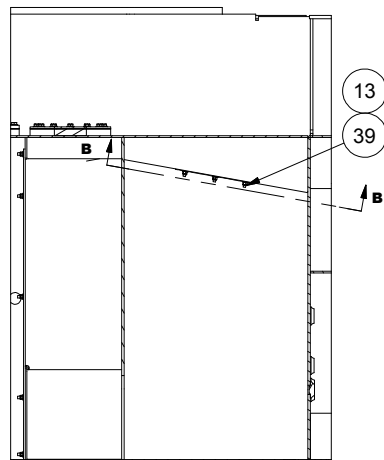

Chassis

Chassis

Chassis

Item	Part No.	Qty	Description	Item	Part No.	Qty	Description
	588080		Chassis				
13	563775	1	. Gasket	75	554445	2	. Plate, Manhole Cover
21	R13806980	15	. Flat Washer	86	522105	2	. Bracket Assembly
39	554150	1	. Plate, Cover		536987	2	. Bushing
40	223654	15	. Locknut	104	R13801764	2	. Fitting
59	551380	4	. Hinge Assembly	105	222383	1	. Fitting
69	562468	1	. Gasket	106	238659	9	. Plate, Magnetic
70	562469	1	. Cover	107	209916	2	. Fitting
71	16830W	30	. Capscrew	108	570332	2	. Bushing
72	201569	30	. Flat Washer	109	572718	2	. Bushing
73	555064	2	. Gasket				
74	554443	2	. Plate, Manhole Base				