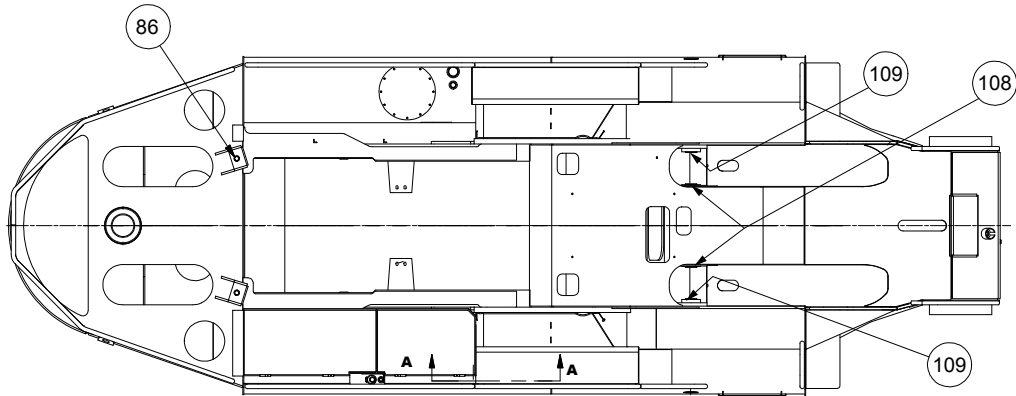

Chassis

Chassis

Chassis

Item	Part No.	Qty	Description	Item	Part No.	Qty	Description
	588080		Chassis				
13	563775	1	. Gasket	75	554445	2	. Plate, Manhole Cover
21	R13806980	15	. Flat Washer	86	522105	2	. Bracket Assembly
39	554150	1	. Plate, Cover		536987	2	. Bushing
40	223654	15	. Locknut	104	R13801764	2	. Fitting
59	551380	4	. Hinge Assembly	105	222383	1	. Fitting
69	562468	1	. Gasket	106	238659	9	. Plate, Magnetic
70	562469	1	. Cover	107	209916	2	. Fitting
71	16830W	30	. Capscrew	108	570332	2	. Bushing
72	201569	30	. Flat Washer	109	572718	2	. Bushing
73	555064	2	. Gasket				
74	554443	2	. Plate, Manhole Base				