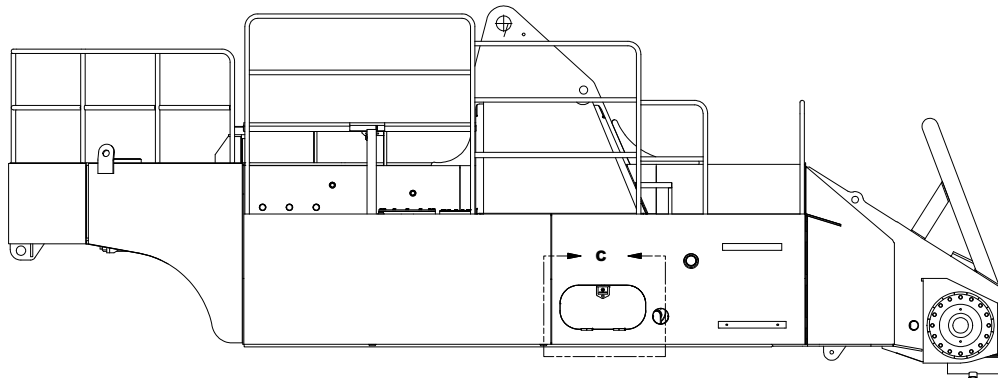

Chassis

Chassis

Chassis

Item	Part No.	Qty	Description	Item	Part No.	Qty	Description
	588080		Chassis				
13	563775	1	. Gasket	75	554445	2	. Plate, Manhole Cover
21	R13806980	15	. Flat Washer	86	522105	2	. Bracket Assembly
39	554150	1	. Plate, Cover		536987	2	. Bushing
40	223654	15	. Locknut	104	R13801764	2	. Fitting
59	551380	4	. Hinge Assembly	105	222383	1	. Fitting
69	562468	1	. Gasket	106	238659	9	. Plate, Magnetic
70	562469	1	. Cover	107	209916	2	. Fitting
71	16830W	30	. Capscrew	108	570332	2	. Bushing
72	201569	30	. Flat Washer	109	572718	2	. Bushing
73	555064	2	. Gasket				
74	554443	2	. Plate, Manhole Base				