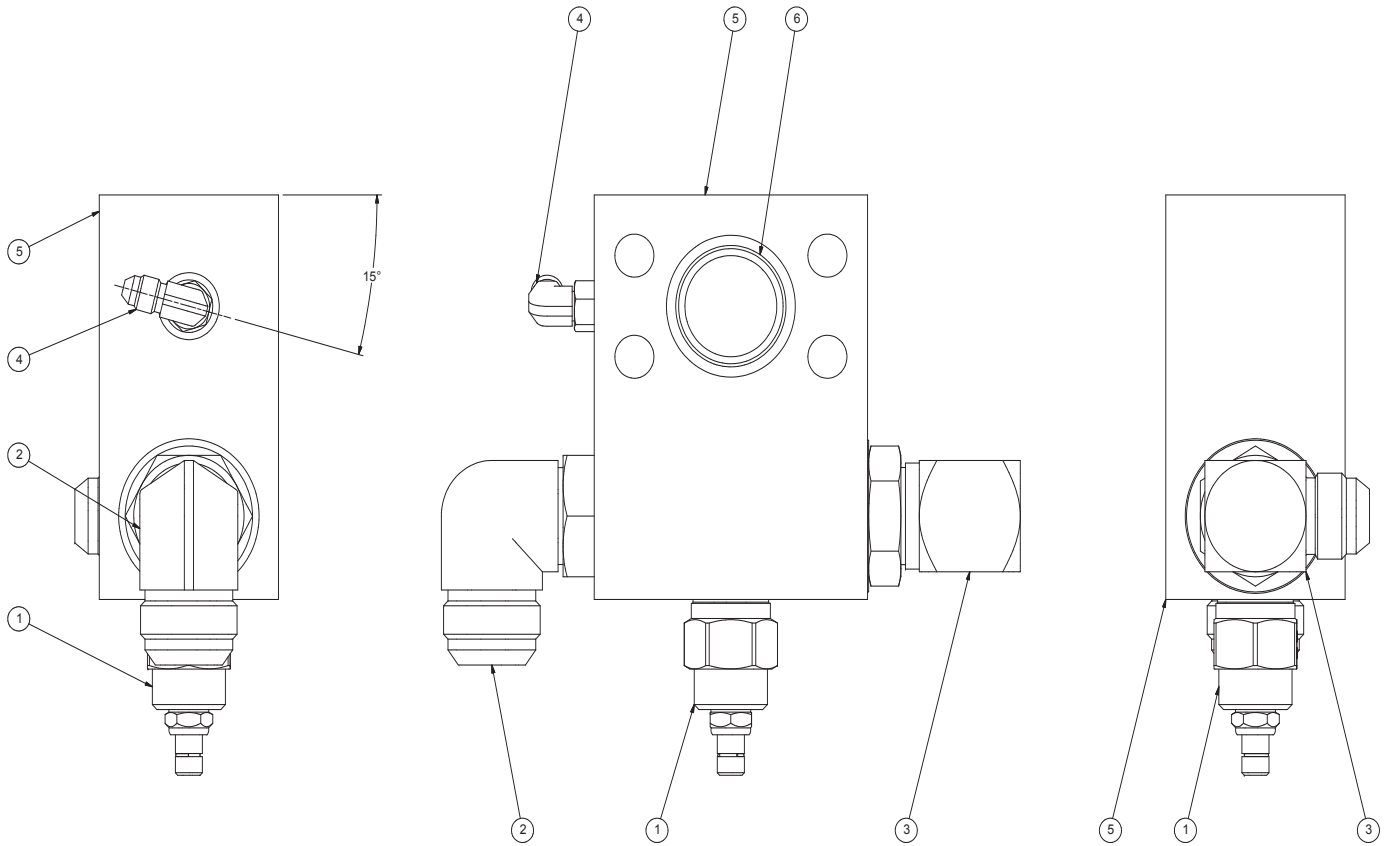

Manifold Assembly

Item	Part No.	Qty	Description	Item	Part No.	Qty	Description
	588073		Manifold Assembly				
1	234481	1	. Cartridge, Valve	4	209486	1	. Fitting
	251170	1	. . Seal Kit	5	588071	1	. Manifold
2	209715	1	. Fitting	6	203446	1	. O-Ring
3	227949	1	. Fitting				