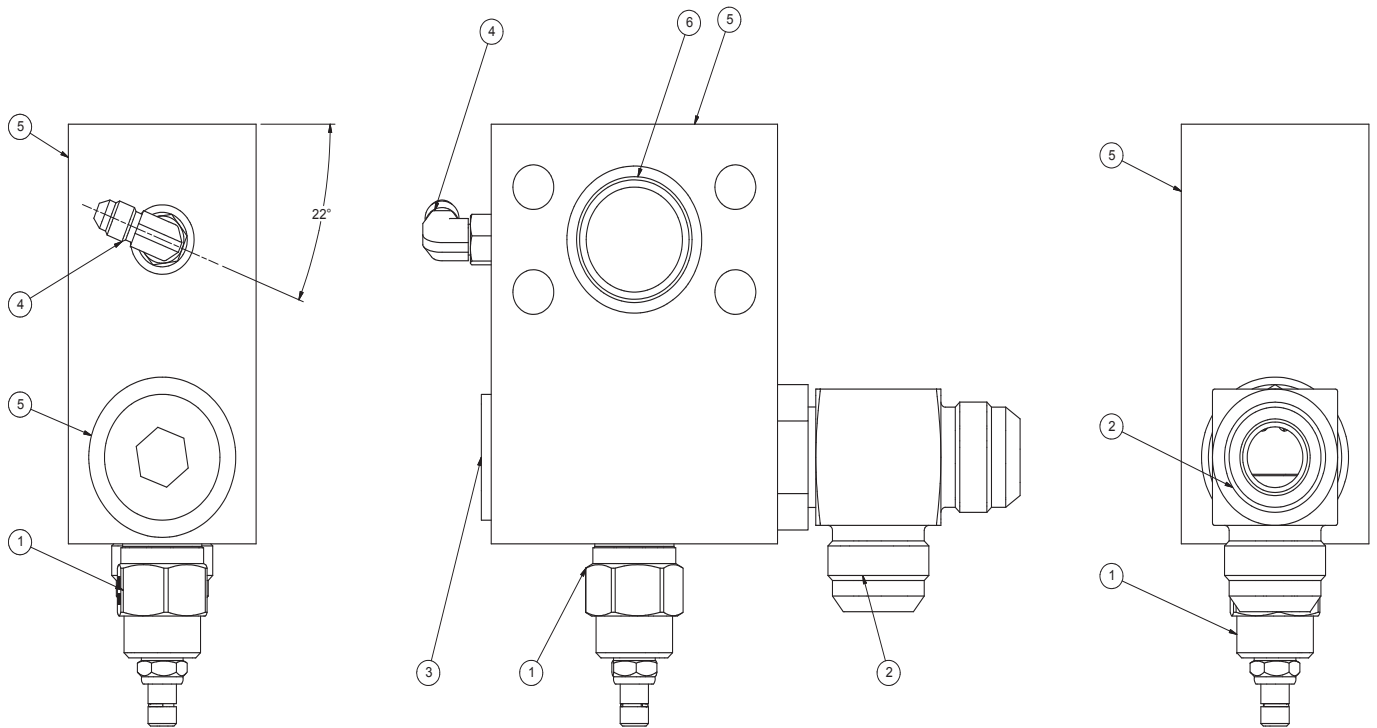

Manifold Assembly

Item	Part No.	Qty	Description	Item	Part No.	Qty	Description
	<b>588072</b>		<b>Manifold Assembly</b>				
1	234481	1	. Cartridge, Valve	4	209486	1	. Fitting
	251170	1	. . Seal Kit	5	588071	1	. Manifold
2	207295	1	. Fitting	6	203446	1	. O-Ring
3	227949	1	. Fitting				