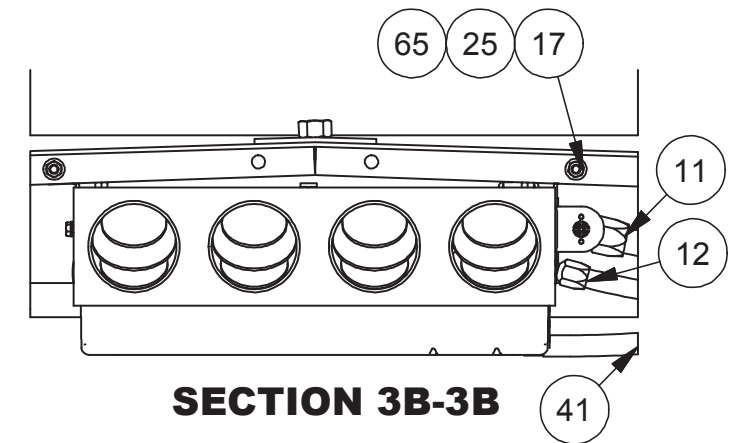

SECTION 3B-3B