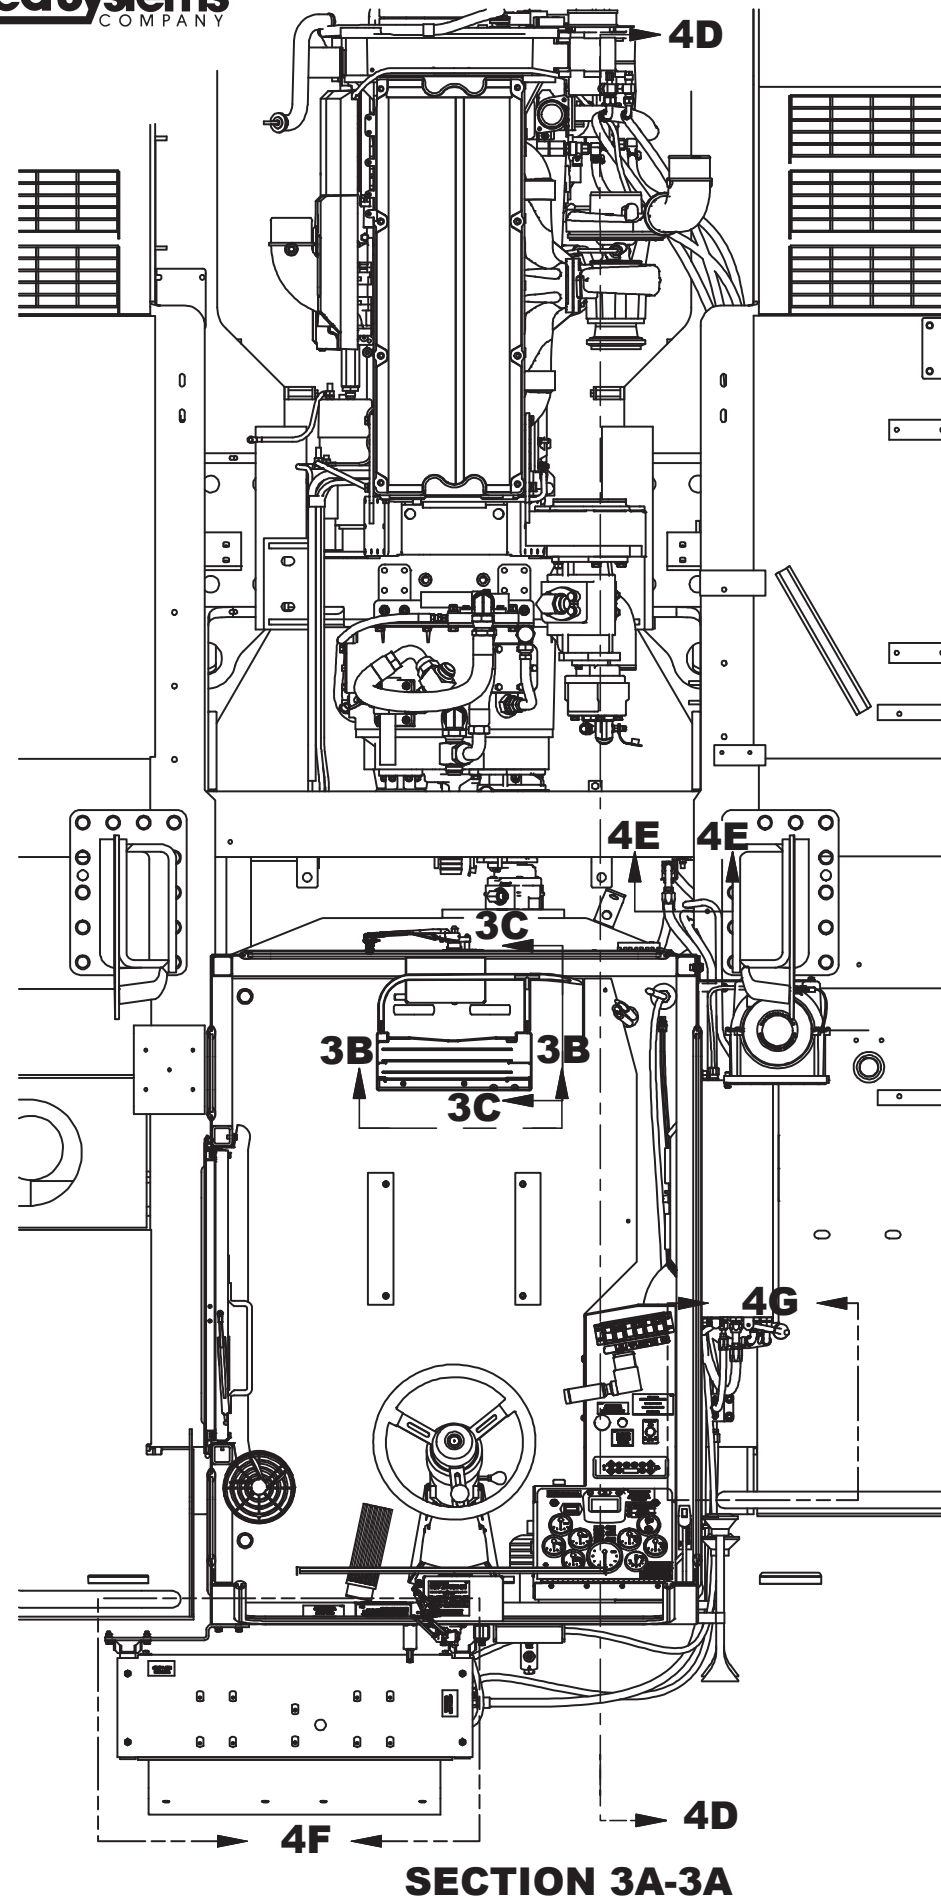

SECTION 3A-3A