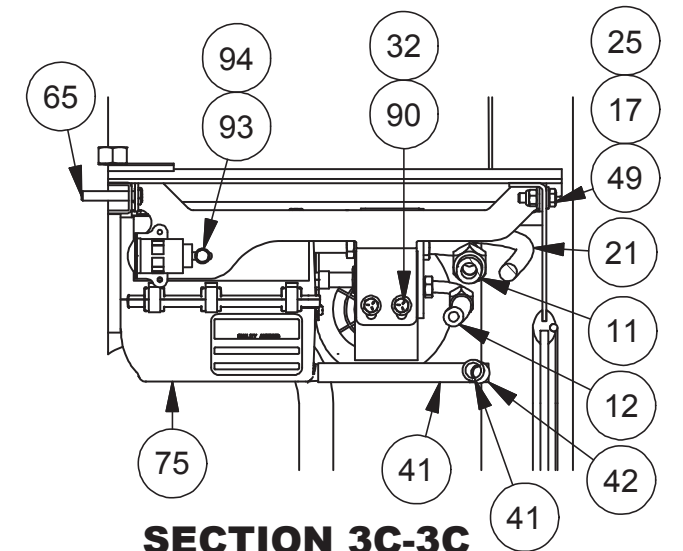

SECTION 3C-3C