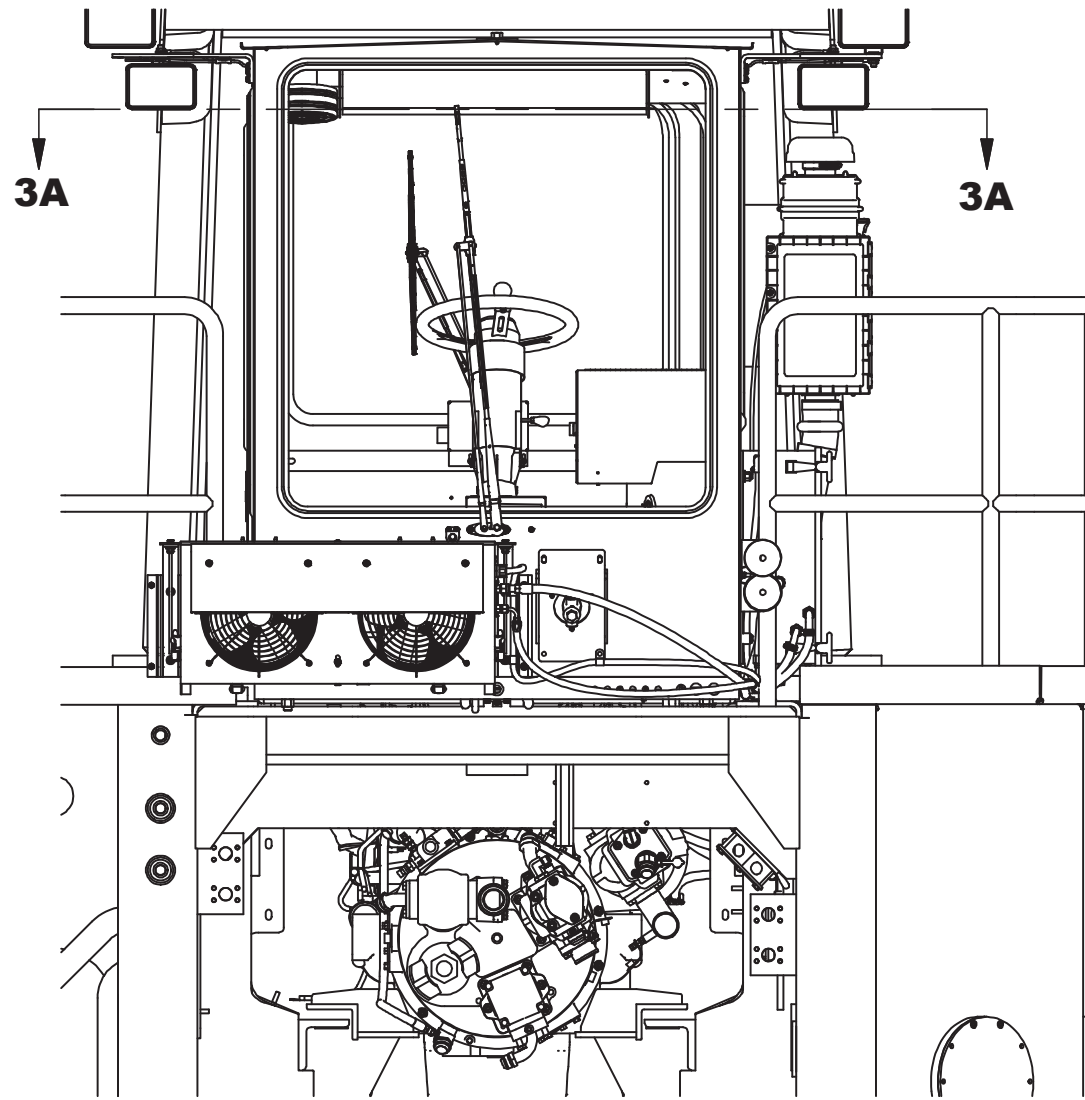

SECTION 3B-3B