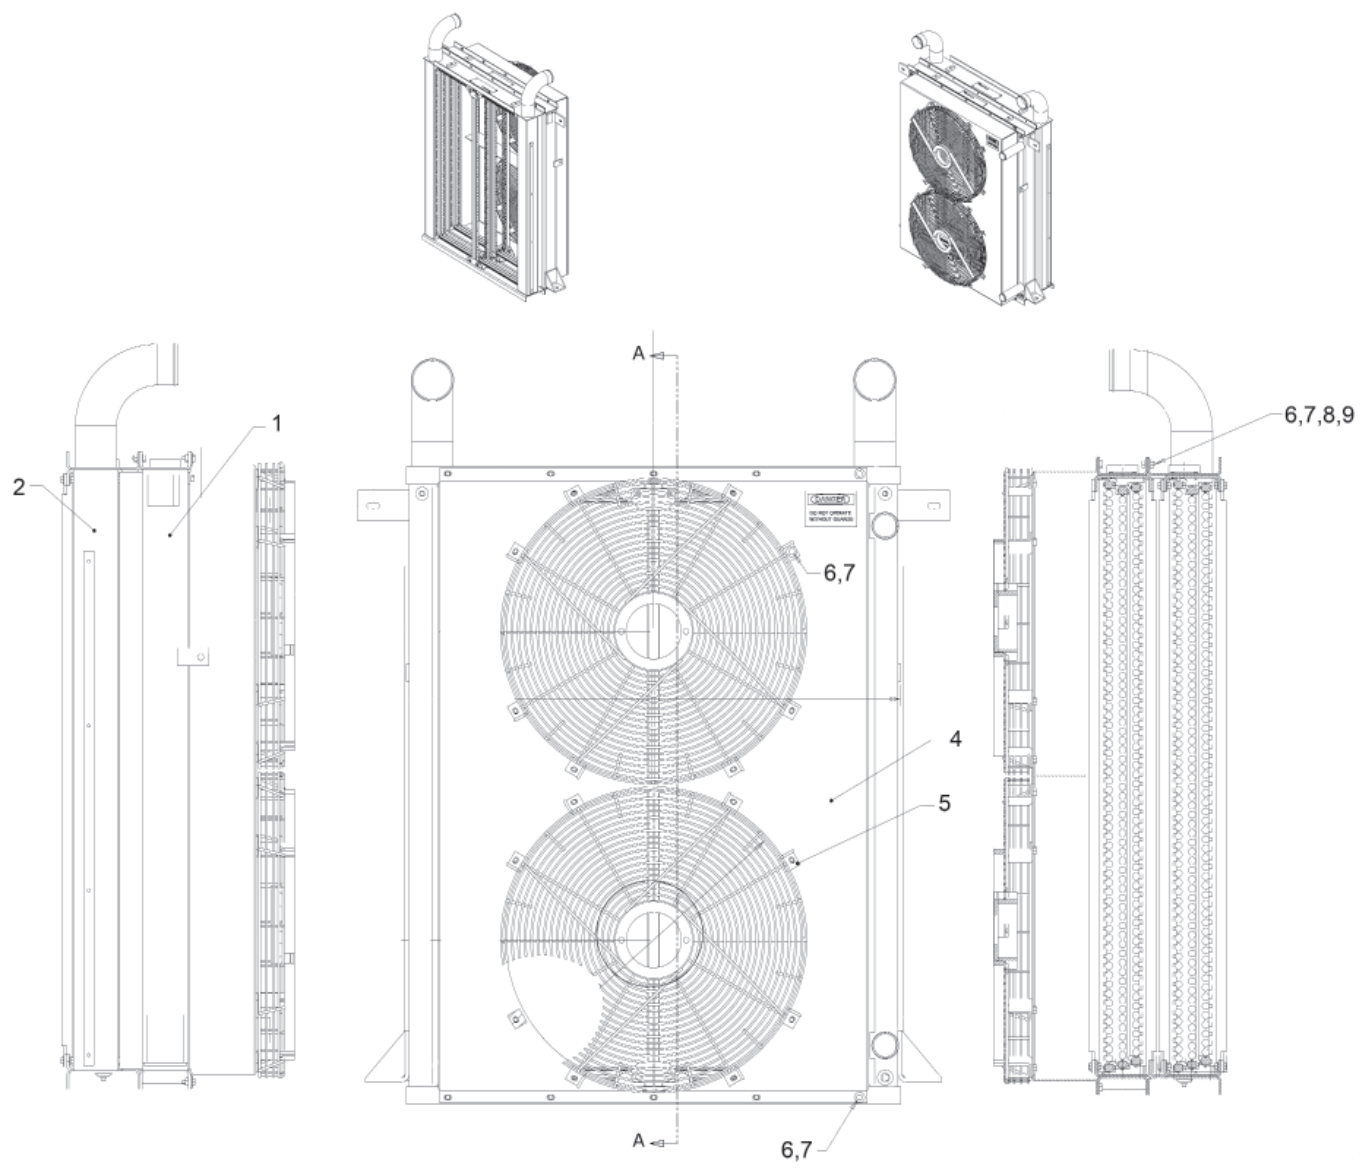

Radiator W/CAC

Item	Part No.	Qty	Description	Item	Part No.	Qty	Description
587938 Radiator W/CAC							
1	*a 252970	1	. Radiator Assembly	7	250674	36	. Capscrew
2	*a 588560	1	. Aftercooler	8	201567	10	. Washer, Flat
3	*a*b 581335	1	. Tank Assembly, Surge	9	221707W	10	. Nut, Hex
4	252978	1	. Fan Shroud				
5	252979	1	. Fan Guard				
6	250685	36	. Washer, Flat				
							*a See Separate Coverage
							*b Not Illustrated