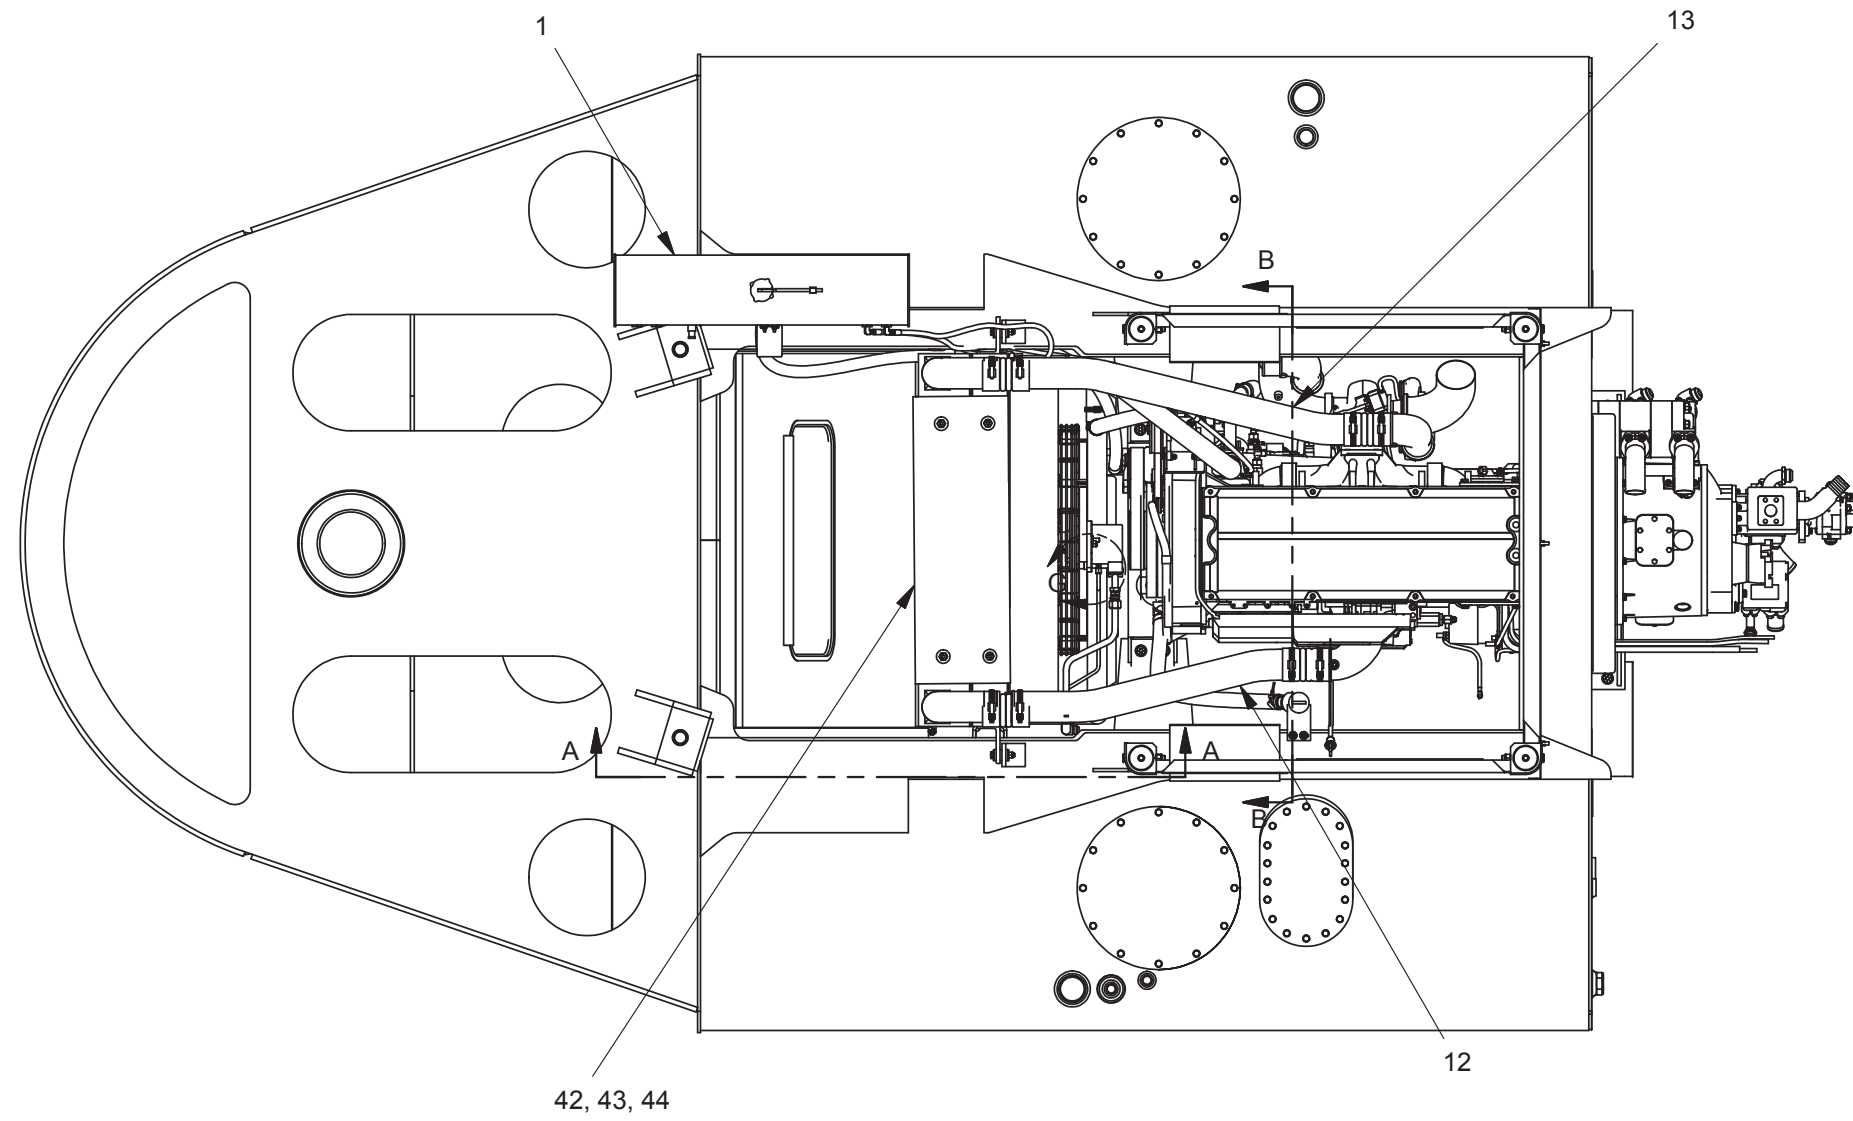

Radiator Installation

Item	Part No.	Qty	Description	Item	Part No.	Qty	Description
	587936		Radiator Installation				
1	* 587938	1	. Radiator W/Cac	41	R13811191	8	. Locknut
2	254082	2	. Fan, Sucker	42	581930	1	. Plate,Cover
3	* 254090	2	. Motor, Vane	43	Y17C-1028	4	. Capscrew
4	15383	4	. Kit, Split Flange	44	00106267	4	. Flat Washer
5	223315	4	. Fitting	45	252047	9'	. Trim, Flap Seal
6	211560	1	. Fitting	46	211623	2	. Fitting
7	243488	4	. Connector	47	586222	1	. Plate, Mounting
8	581642	1	. Tube Assembly	48	582841	1	. Plate, Guard
9	581643	2	. Tube Assembly	49	224209	2	. Nut, Esna
10	581644	1	. Tube Assembly	50	R13812213	4	. Flat Washer
11	581645	1	. Tube Assembly	51	R1936499	2	. Stud, Weld
12	588446	1	. Tube, Charge Air	52	588448	1	. Tube
13	588444	1	. Tube, Cac	53	588447	1	. Tube
14	224222	2	. Vibration Dampener	54	211791	5'	. Hose, Radiator
15	230282	24	. Flat Washer	55	225829	10'	. Hose, Radiator
16	162572W	8	. Capscrew	55	226065	10'	. Hose, Radiator
17	Y17C-0616	8	. Capscrew	56	209700	2	. Clamp
18	221664W	2	. Capscrew	57	206289	4	. Hose Clamp
19	00103346	2	. Flat Washer	58	215462	9	. Hose Clamp
20	R13811196	2	. Locknut	59	209406	2	. Fitting
21	224454	4	. Capscrew	60	210231	1	. Hose Assembly
22	246916	1	. Sensor, Coolant Level	61	572903	1	. Channel
23	200604	2	. Lockwasher	62	588316	1	. Clamp
24	578361	4	. Flat Washer	62	209501	1	. Fitting
25	223436	1	. Fitting	64	209451	1	. Fitting
26	244139	1	. Clamp	65	209791	1	. Fitting
27	231633	2	. Clamp	66	207847	1	. Hose Assembly
29	251400	4	. Hex Nut	67	208149	1	. Hose Assembly
30	231331	1	. Fitting	68	Y01C-0624	4	. Capscrew
31	209579	4	. Clamp	69	581761	1	. Air Scoop Weldment
32	R13811014	2	. Capscrew	70	249984	1	. Cooler, Trans
33	00103340	2	. Flat Washer	71	16829W	2	. Capscrew
34	R13811190	2	. Locknut	72	221771W	4	. Washer
35	R13809931	2	. T-Bolt Clamp	73	224766	3'	. Hose, Radiator
36	R1929619	6	. Washer	74	581331	2	. Stand Weldment, Surge Tank
37	243489	8	. Clamp	75	224816	2	. Clamp
38	239519	4	. Flat Washer	76	201567	8	. Lockwasher
39	R13811193	6	. Locknut	77	R12968265	1	. Cap, Radiator
40	R13811080	2	. Capscrew				

* See Separate Coverage