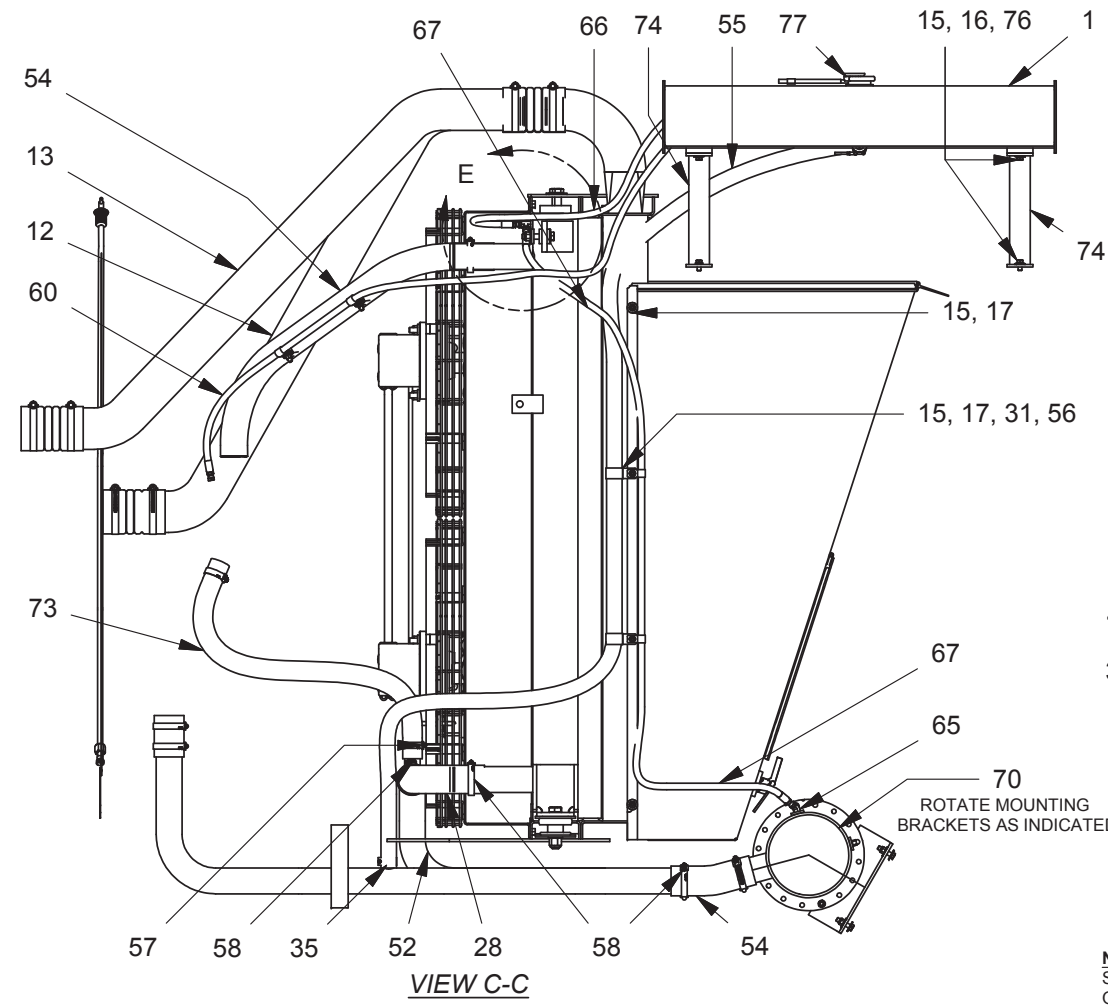

NOTE:
SEE HYD SYS-CHASSIS ON M/S FOR CONTINUATION
OF PLUMBING TO FAN DRIVE MANIFOLD.