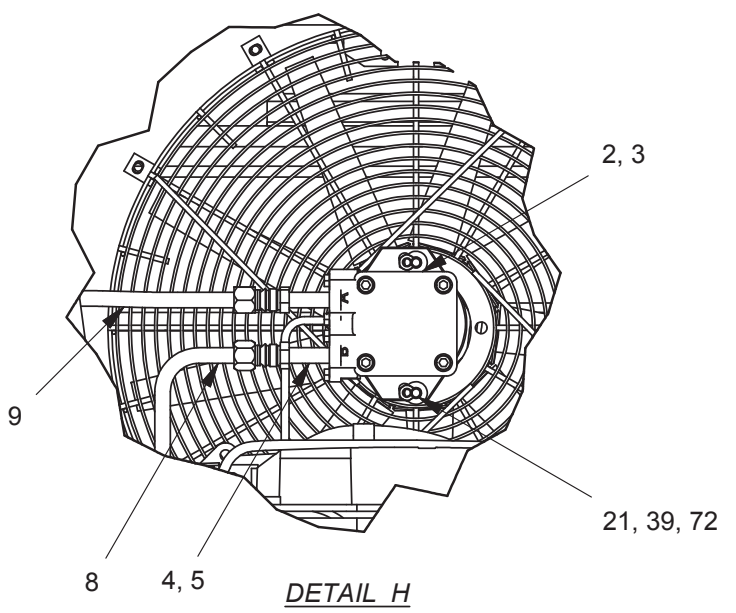

NOTE:
ITEM 22 SHIPS
LOOSE WITH 587869