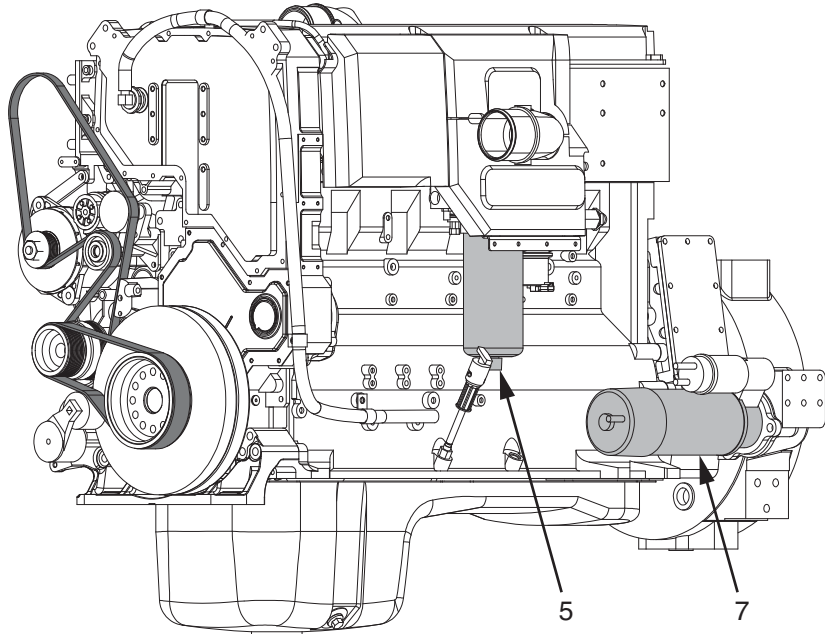

Engine, Cummins 535 HP QSX15

Item	Part No.	Qty	Description	Item	Part No.	Qty	Description
	587935		Engine, QSX15-535HP, Tier 3				
1	* - - - - -		. Alternator Belt	5	588564	1	. Filter, Fuel
2	588562	1	. Belt, Serpentine Main	6	591097	1	. Alternator
3	588563	1	. Filter, Oil	7	598916	1	. Starter
4	252945	1	. Filter, Coolant	8	591099	1	. Water Pump

* See Power Unit