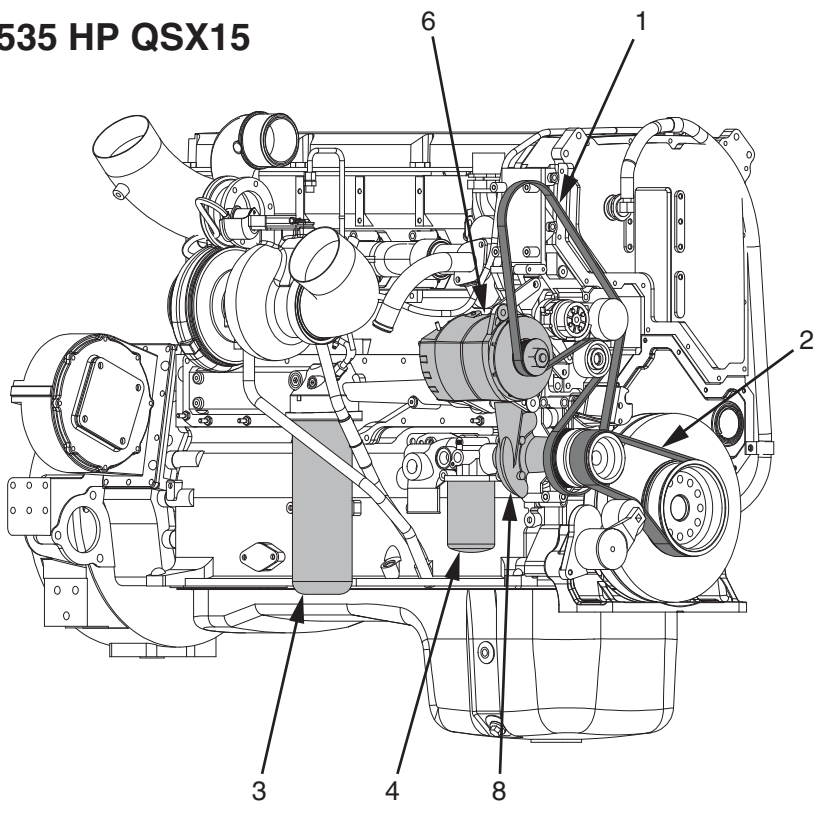

Engine, Cummins 535 HP QSX15

Item	Part No.	Qty	Description	Item	Part No.	Qty	Description
	587935		Engine, QSX15-535HP, Tier 3				
1	* - - - - -		. Alternator Belt	5	588564	1	. Filter, Fuel
2	588562	1	. Belt, Serpentine Main	6	591097	1	. Alternator
3	588563	1	. Filter, Oil	7	598916	1	. Starter
4	252945	1	. Filter, Coolant	8	591099	1	. Water Pump

* See Power Unit