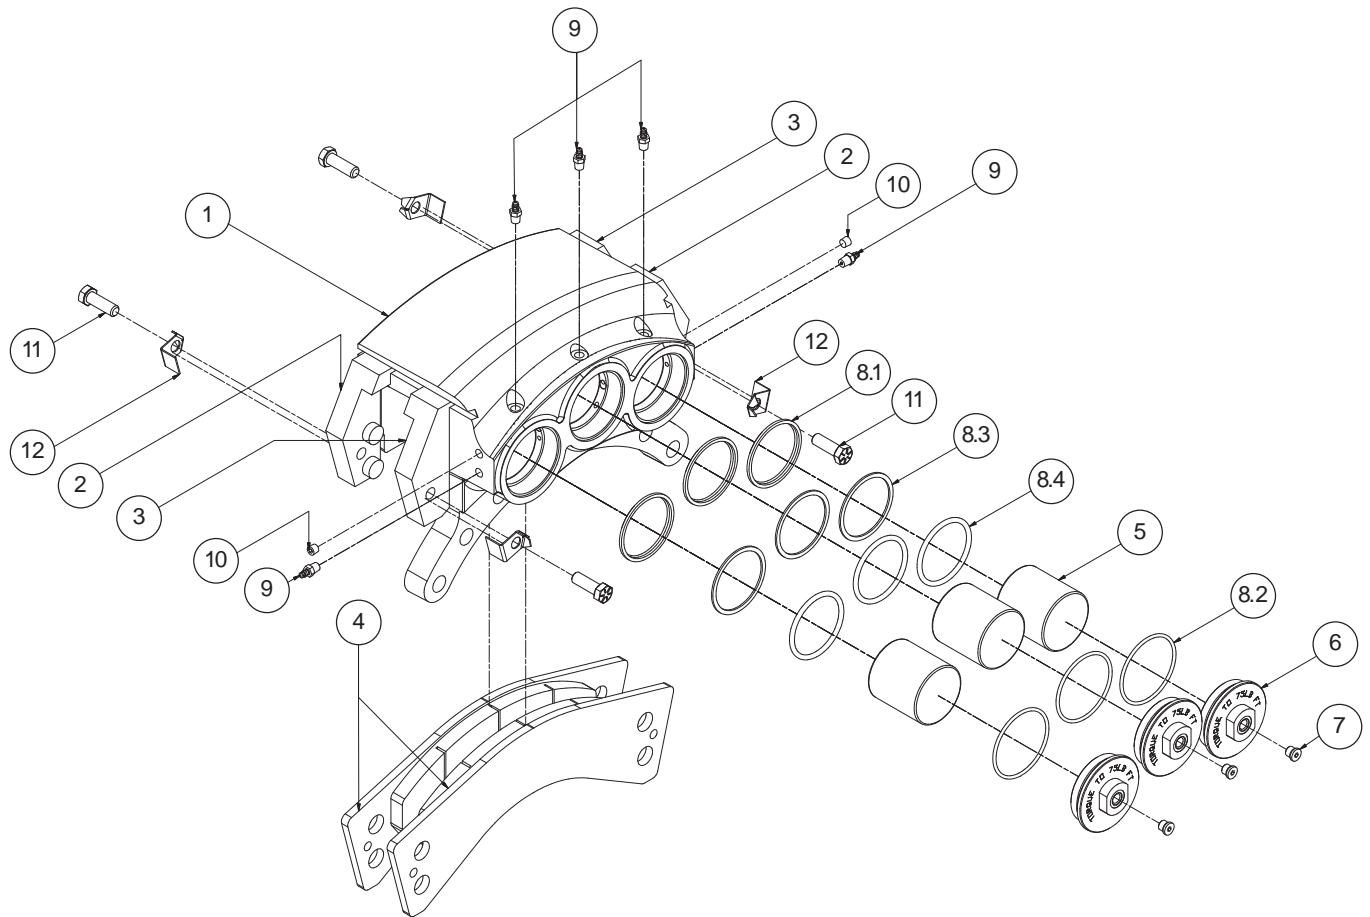

Disc Brake Caliper

Item	Part No.	Qty	Description	Item	Part No.	Qty	Description
<b>587932 Disc Brake Caliper</b>							
1	NSS	1	. Brake Housing	8.3	220305	3	.. Back-Up Ring
2	219973	2	. End Plate, LH	8.4	220306	3	.. O-Ring
3	219974	2	. End Plate, RH	9	R1992651	5	. Screw Bleeder
4	236397	2	. Brake Lining	10	R13801760	2	. Fitting
5	588410	3	. Piston, Brake Caliper	11	200454W	4	. Capscrew
6	*a NSS	3	. Cylinder Head, Inlet	12	550004	4	. Lock,Bolt
7	*a 235387	3	. Fitting				
8	*b 570246	1	. Seal Kit				
8.1	219976	3	.. Wiper Ring				
8.2	220304	3	.. O-Ring; Cylinder Head				
				*a	Included in Cylinder Head Kit (1 Head + 1 Fitting) 589104		
				*b	Optional High Temp Seal Kit: 588405		
				NSS	Not Sold Separately		