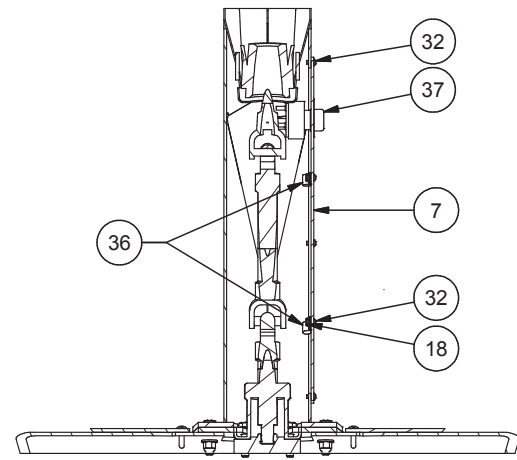

Platform Assembly - Seat

Platform Assembly - Seat

| Item | Part No. | Qty | Description | Item | Part No. | Qty | Description |
|------|---------------|-----|---------------------------------|------|-------------------------|-----|---------------------------|
| | 587931 | | Platform Assembly - Seat | | | | |
| 1 | * 588941 | 1 | . Seat Assembly | 21 | 234393 | 1 | . Check Valve |
| 2 | 586704 | 1 | . Platform Weldment | 22 | 15156W | 7 | . Washer |
| 3 | 586724 | 3 | . Plate,Cover | 23 | 221767W | 20 | . Hard Washer |
| 4 | 244506 | 1 | . Steering Wheel | 24 | 15154W | 3 | . Washer |
| 5 | * 586716 | 1 | . Steering Column | 25 | Y17C-0624 | 8 | . Capscrew |
| 6 | 588902 | 1 | . Steering Column | 26 | 221499W | 4 | . Capscrew |
| 7 | 587189 | 1 | . Cover Plate | 27 | Y17C-0616 | 3 | . Capscrew |
| 8 | * 586692 | 1 | . Driveline Assembly | 28 | 162572W | 4 | . Capscrew |
| 9 | 195-0142 | 1 | . Column, Steering | 29 | R13810989 | 3 | . Capscrew |
| 10 | * 234081 | 1 | . Steering Unit | 31 | Y25G-0408 | 12 | . Capscrew |
| 11 | 587192 | 1 | . Cover Plate | 32 | 249395 | 9 | . Capscrew |
| 12 | 578008 | 1 | . Plate,Pedal Mount | 33 | R13811191 | 8 | . Locknut |
| 13 | * 246199 | 1 | . Valve, Brake | 34 | 234651 | 1 | . Button, Horn |
| 14 | 586722 | 1 | . Plate, Mounting | 35 | 232182 | 1 | . Knob, Spinner |
| 15 | * 595446 | 1 | . Pedal Assembly, Elec Throttle | 36 | R13803026 | 2 | . Clip |
| 16 | 208264 | 3 | . Grommet | 37 | 207155 | 1 | . Switch, Ignition W/Keys |
| 17 | 258503 | 14 | . Capscrew | 38 | 546943 | 1 | . Decal |
| 18 | R13809543 | 2 | . Locknut | 39 | 591148 | 1 | . Plate, Base Adapt |
| 19 | 209805 | 3 | . Fitting | | | | |
| 20 | 209486 | 1 | . Fitting | | | | |
| | | | | | * See Separate Coverage | | |