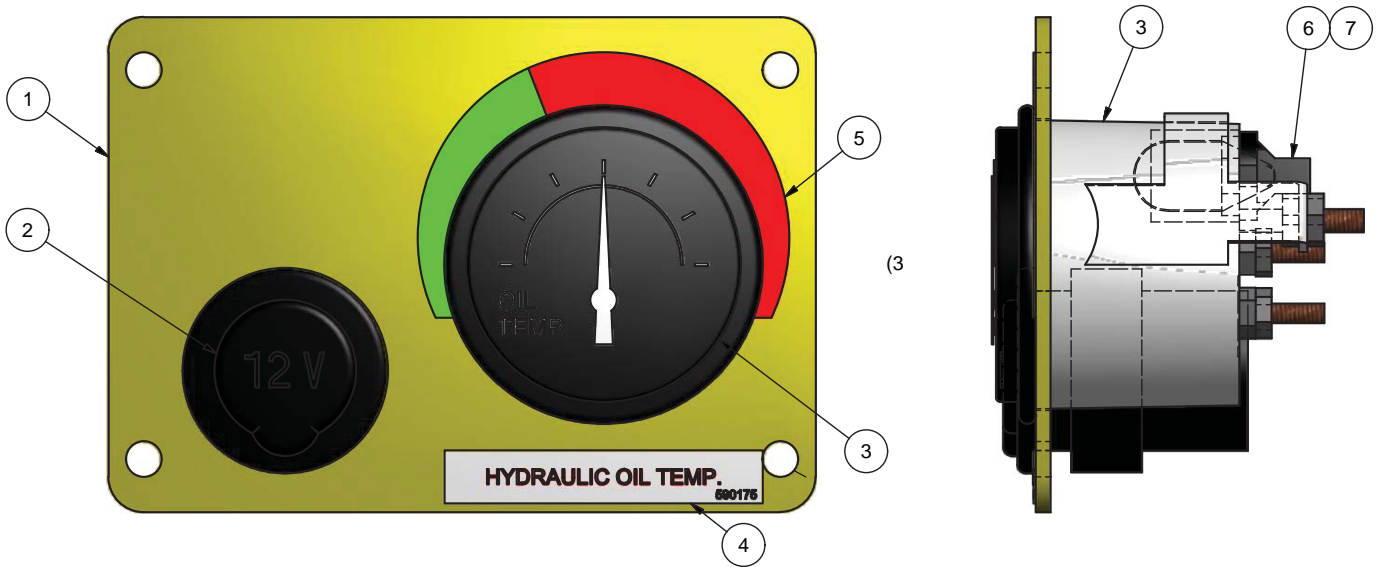

Panel Assembly, LH Instrument

Item	Part No.	Qty	Description	Item	Part No.	Qty	Description
	587926		Panel Assembly, LH Instrument				
1	586627	1	. Plate, Panel	5	590172	1	. Decal, Hyd Oil Temp (Visual)
2	251615	1	. Outlet, Power	6	250141	1	. Socket
3	586917	1	. Gauge, Oil Temp	7	242497	1	. Bulb, Gauge
4	590175	1	. Decal, Hyd Oil Temp				