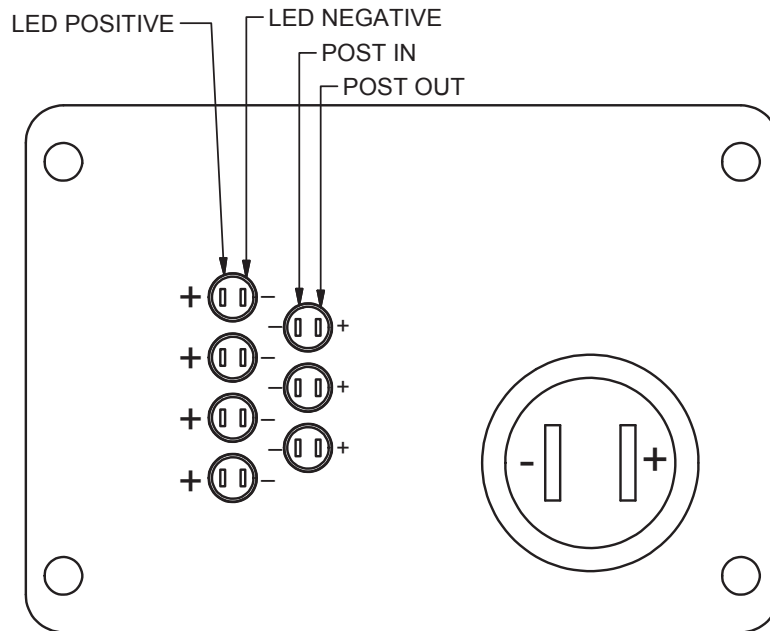

Panel Assembly, RH Instrument

Item	Part No.	Qty	Description	Item	Part No.	Qty	Description
	587925		Panel Assembly, RH Instrument				
1	588136	1	. Plate, RH Instrument Panel	4	588432	6	. Led, Panel Mount
2	251615	1	. Outlet, Power	5	582110	1	. Decal, Gear Range/Selection
3	588433	1	. Led, Panel Mount				