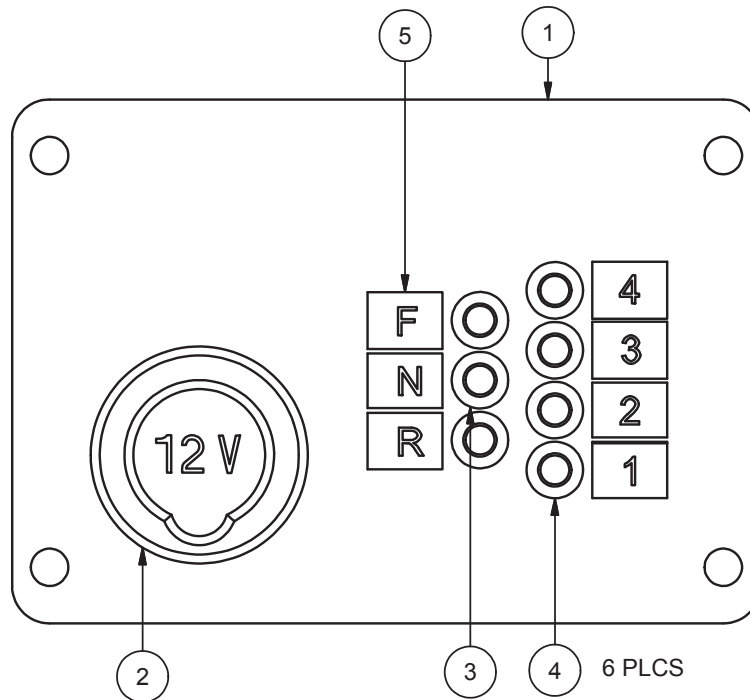

Panel Assembly, RH Instrument

Item	Part No.	Qty	Description	Item	Part No.	Qty	Description
	587925		Panel Assembly, RH Instrument				
1	588136	1	. Plate, RH Instrument Panel	4	588432	6	. Led, Panel Mount
2	251615	1	. Outlet, Power	5	582110	1	. Decal, Gear Range/Selection
3	588433	1	. Led, Panel Mount				