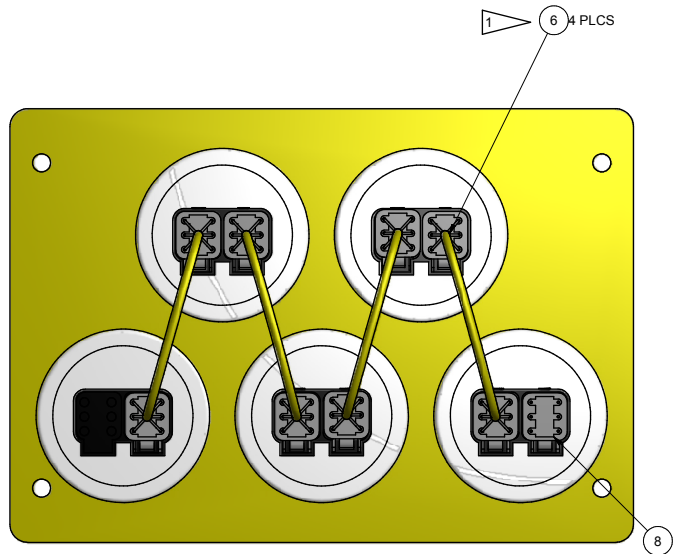

Panel Assembly, RH Gauge

NOTES:  
1: ITEM 6 INSTALLED FROM GAUGE "A" SOCKET TO NEXT GAUGE "B" SOCKET

Item	Part No.	Qty	Description	Item	Part No.	Qty	Description
	<b>587924</b>		<b>Panel Assembly, RH Gauge</b>				
1	588135	1	. Plate, RH Gauge Panel	9	590164	1	. Decal, Trans Press (Visual)
2	254935	1	. Gauge, Aux Oil Pressure	10	590162	1	. Decal, Trans Temp (Visual)
3	254934	1	. Gauge, Aux Oil Temperature	11	590163	1	. Decal, Trans Temp
4	258707	1	. Gauge, Fuel Level	12	590160	1	. Decal, Trans Pressure
5	251326	1	. Voltmeter Gauge	13	590177	1	. Decal, Fuel Level
6	251338	4	. Wire Harness, Powerview Jumper	14	590178	1	. Decal, Voltage
7	255254	1	. Alarm, Audible	15	590182	1	. Decal, Alarm
8	249694	1	. Plug				