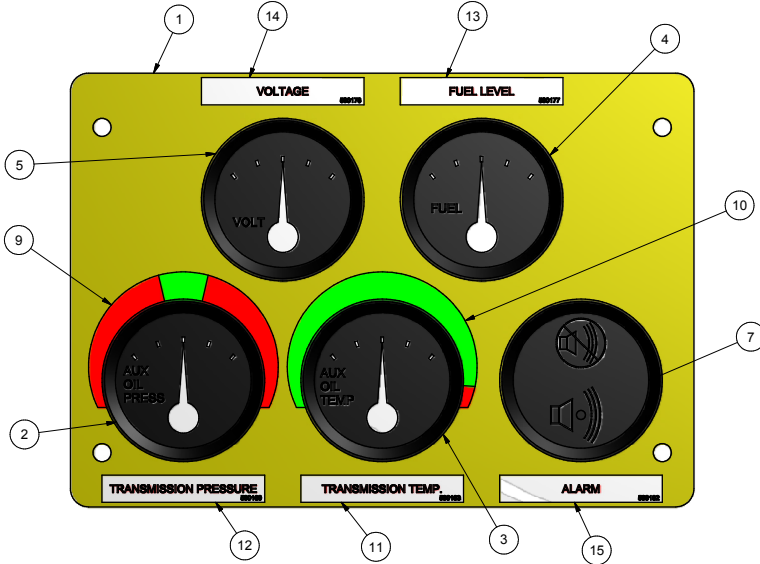

Panel Assembly, RH Gauge

NOTES:  
1: ITEM 6 INSTALLED FROM GAUGE "A" SOCKET TO NEXT GAUGE "B" SOCKET

Item	Part No.	Qty	Description	Item	Part No.	Qty	Description
	<b>587924</b>		<b>Panel Assembly, RH Gauge</b>				
1	588135	1	. Plate, RH Gauge Panel	9	590164	1	. Decal, Trans Press (Visual)
2	254935	1	. Gauge, Aux Oil Pressure	10	590162	1	. Decal, Trans Temp (Visual)
3	254934	1	. Gauge, Aux Oil Temperature	11	590163	1	. Decal, Trans Temp
4	258707	1	. Gauge, Fuel Level	12	590160	1	. Decal, Trans Pressure
5	251326	1	. Voltmeter Gauge	13	590177	1	. Decal, Fuel Level
6	251338	4	. Wire Harness, Powerview Jumper	14	590178	1	. Decal, Voltage
7	255254	1	. Alarm, Audible	15	590182	1	. Decal, Alarm
8	249694	1	. Plug				