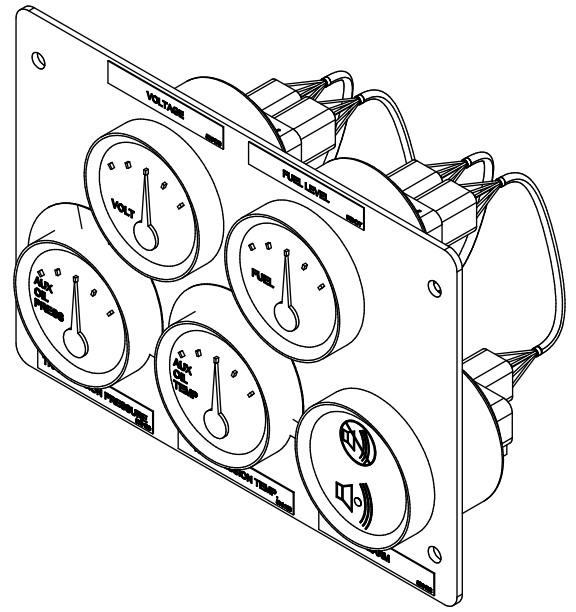

Panel Assembly, RH Gauge

NOTES:  
1: ITEM 6 INSTALLED FROM GAUGE "A" SOCKET TO NEXT GAUGE "B" SOCKET

Item	Part No.	Qty	Description	Item	Part No.	Qty	Description
	<b>587924</b>		<b>Panel Assembly, RH Gauge</b>				
1	588135	1	. Plate, RH Gauge Panel	9	590164	1	. Decal, Trans Press (Visual)
2	254935	1	. Gauge, Aux Oil Pressure	10	590162	1	. Decal, Trans Temp (Visual)
3	254934	1	. Gauge, Aux Oil Temperature	11	590163	1	. Decal, Trans Temp
4	258707	1	. Gauge, Fuel Level	12	590160	1	. Decal, Trans Pressure
5	251326	1	. Voltmeter Gauge	13	590177	1	. Decal, Fuel Level
6	251338	4	. Wire Harness, Powerview Jumper	14	590178	1	. Decal, Voltage
7	255254	1	. Alarm, Audible	15	590182	1	. Decal, Alarm
8	249694	1	. Plug				