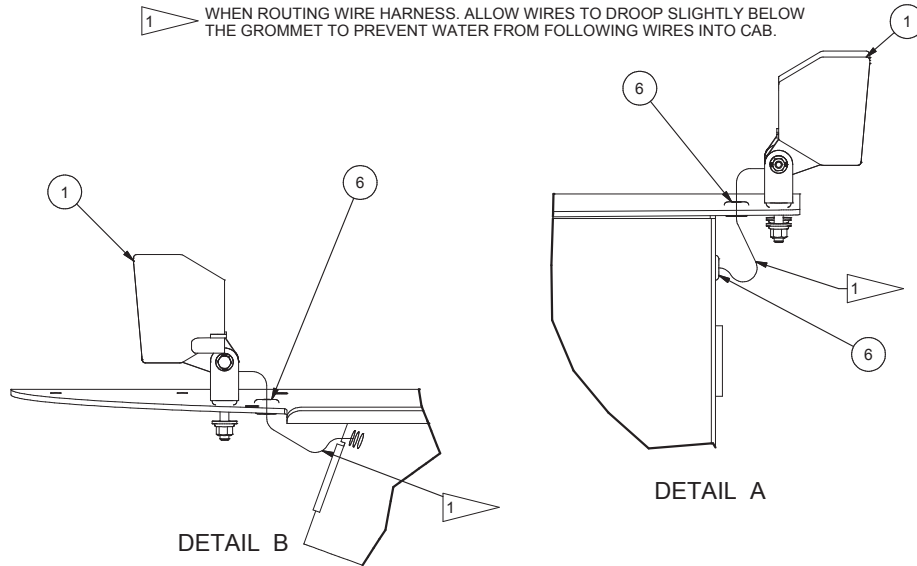

Light Installation - Cab

1 WHEN ROUTING WIRE HARNESS, ALLOW WIRES TO DROOP SLIGHTLY BELOW THE GROMMET TO PREVENT WATER FROM FOLLOWING WIRES INTO CAB.

Item	Part No.	Qty	Description	Item	Part No.	Qty	Description
	<b>587904</b>		<b>Lights Installation, Cab</b>				
1	258338	4	. Floodlight				
6	236806	8	. Grommet, Rubber				