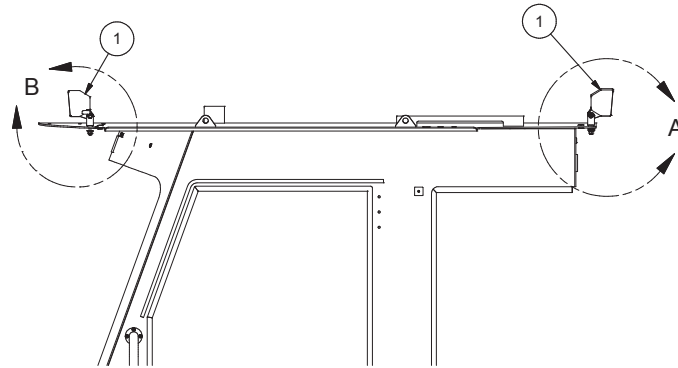

Light Installation - Cab

1 WHEN ROUTING WIRE HARNESS, ALLOW WIRES TO DROOP SLIGHTLY BELOW THE GROMMET TO PREVENT WATER FROM FOLLOWING WIRES INTO CAB.

Item	Part No.	Qty	Description	Item	Part No.	Qty	Description
	<b>587904</b>		<b>Lights Installation, Cab</b>				
1	258338	4	. Floodlight				
6	236806	8	. Grommet, Rubber				