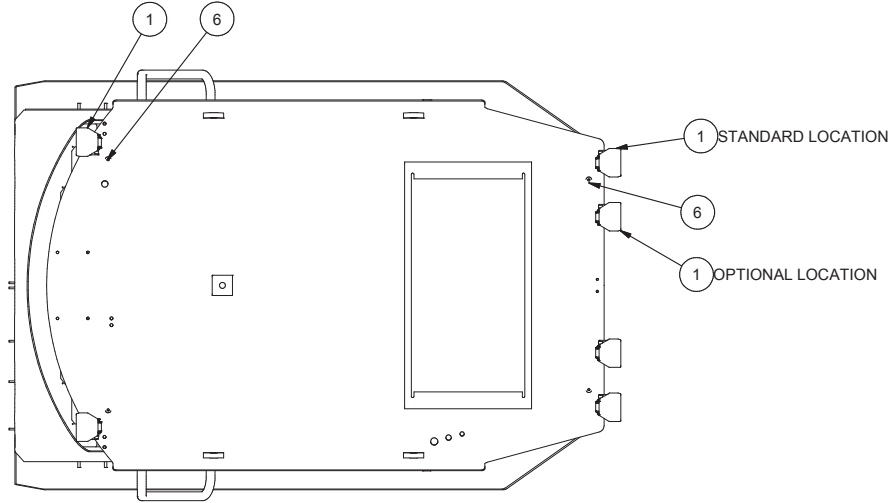

Light Installation - Cab

1 WHEN ROUTING WIRE HARNESS, ALLOW WIRES TO DROOP SLIGHTLY BELOW THE GROMMET TO PREVENT WATER FROM FOLLOWING WIRES INTO CAB.

Item	Part No.	Qty	Description	Item	Part No.	Qty	Description
	<b>587904</b>		<b>Lights Installation, Cab</b>				
1	258338	4	. Floodlight				
6	236806	8	. Grommet, Rubber				