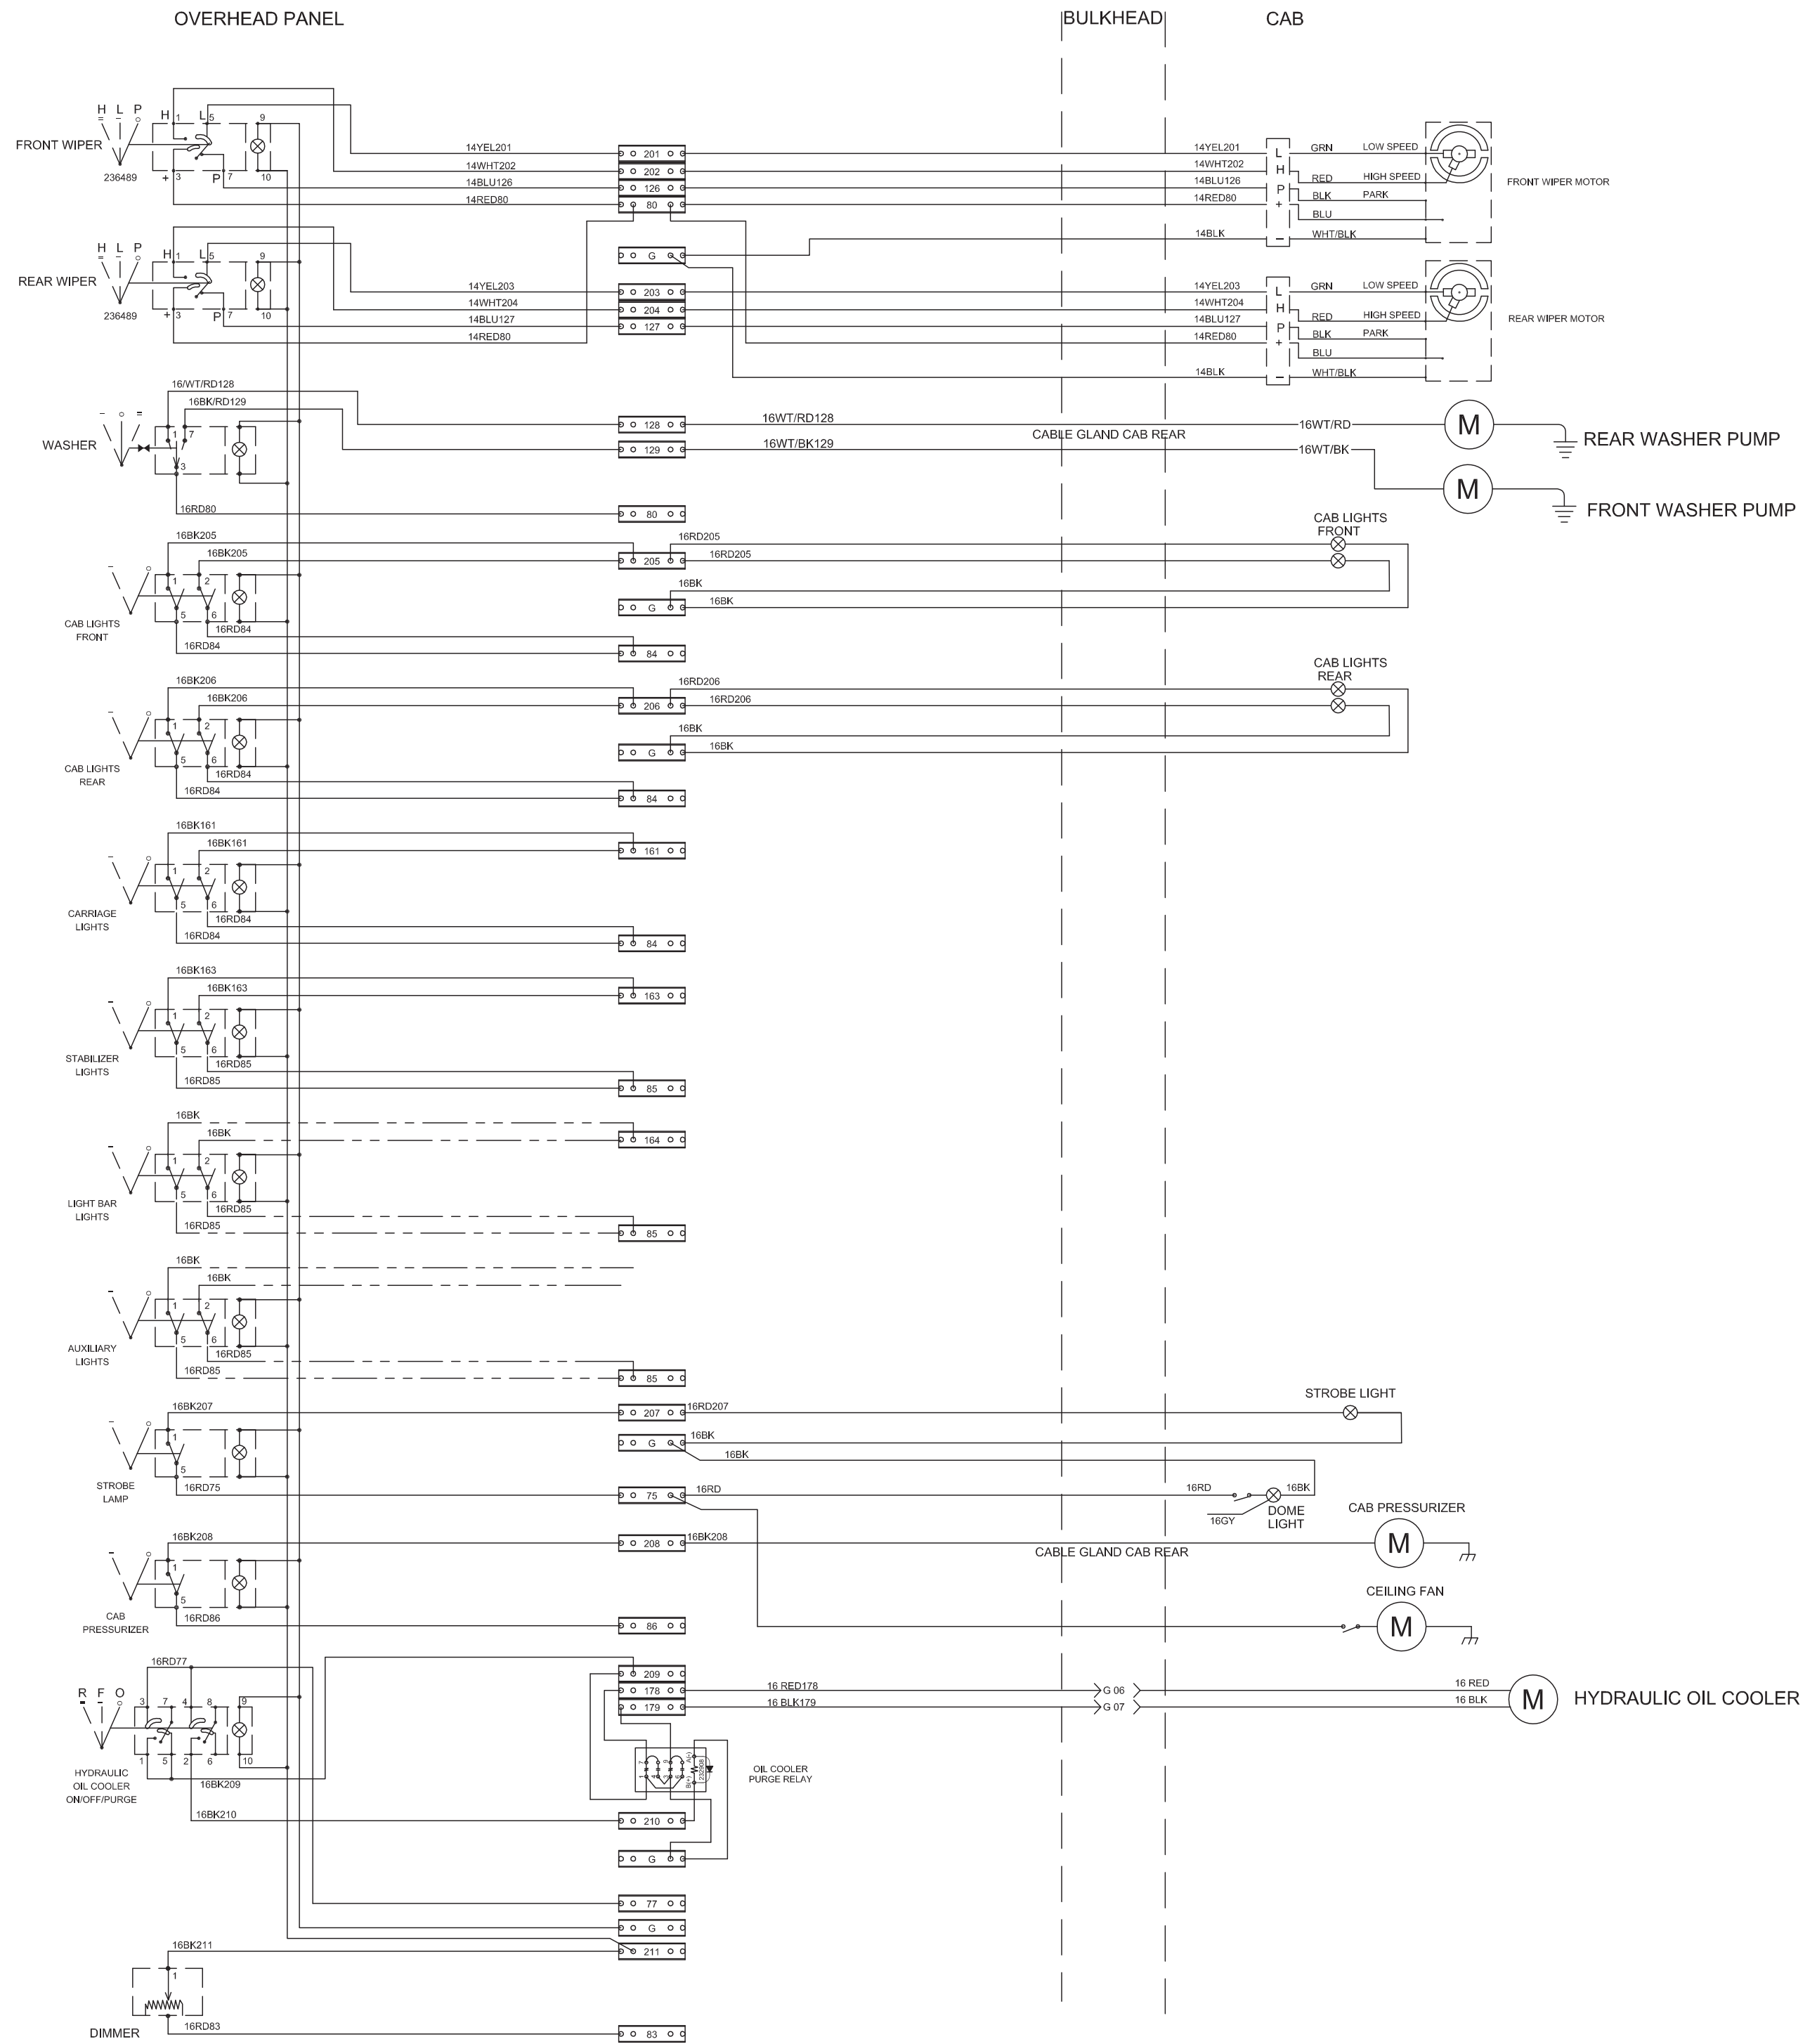

CB PANEL/BULKHEAD

CHASSIS

OVERHEAD PANEL

OVERHEAD PANEL

LOWER DASH

OVERHEAD PANEL