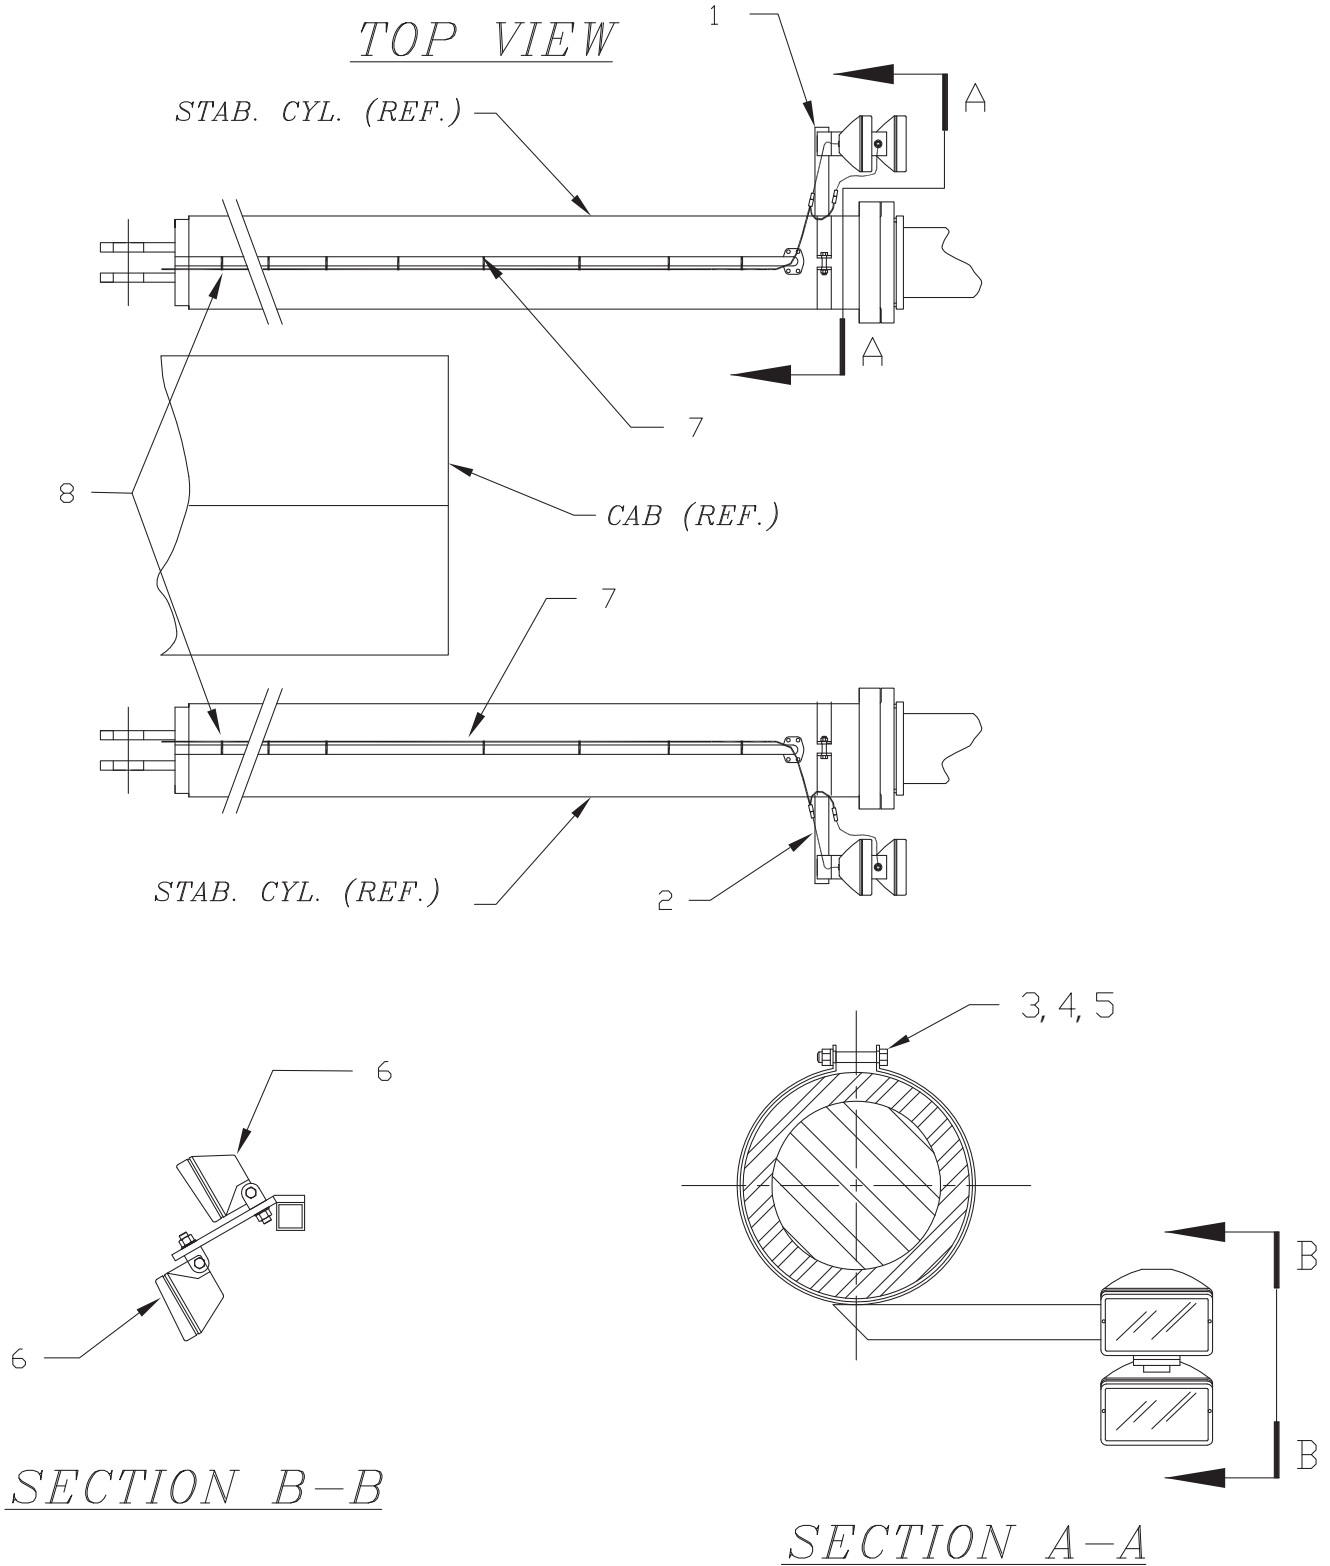

Lights Installation, Tilt Cylinder

Item	Part No.	Qty	Description	Item	Part No.	Qty	Description
587895 Lights Installation, Tilt Cylinder							
1	560836	1	. Bracket, RH	5	222615	2	. Flat Washer
2	560839	1	. Bracket, LH	6	258338	4	. Floodlight
3	Y01C-0840	2	. Capscrew	7	588508	2	. Wire Harness, Stab Lights
4	223587	2	. Nut, Esna	8	223872	32	. Tie Strap