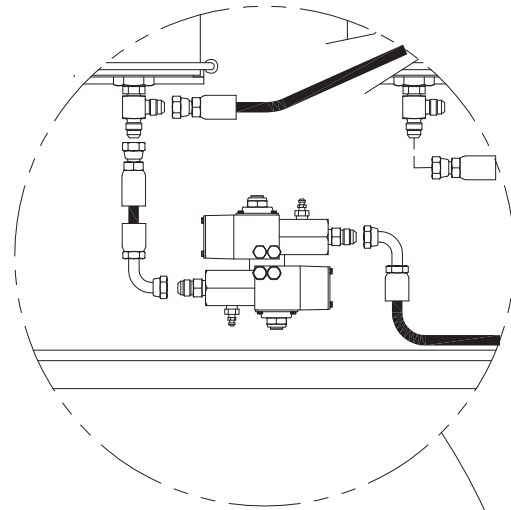

Hydraulic System - Brakes

Hydraulic System - Brakes

Item	Part No.	Qty	Description	Item	Part No.	Qty	Description
	587889		Hydraulic Sys-Brakes				
3	* 245411	3	. Accumulator	44	255317	1	. Hose Assembly
4	223436	2	. Fitting	45	258301	2	. Hose Assembly
6	R832154	3	. Fitting	50	577358	2	. Tube Assembly
7	211551	1	. Fitting	51	243375	2	. Switch, Pressure
8	* 585549	1	. Manifold Assembly	52	559063	2	. Tube Assembly
14	252050	1	. Hose Assembly	53	559062	2	. Tube Assembly
15	252048	1	. Hose Assembly	57	209754	2	. Fitting
18	252050	2	. Hose Assembly	58	252048	1	. Hose Assembly
19	252050	2	. Hose Assembly	59	252048	1	. Hose Assembly
24	R13801972	2	. Fitting	60	R13810997	4	. Capscrew
26	226904	1	. Fitting	61	R13812512	4	. Lockwasher
29	211560	7	. Fitting	75	223215	2	. Fitting
31	R830008	1	. Fitting	76	215076	2	. Fitting
32	224968	5	. Fitting	77	23577	1	. Fitting
38	252286	2	. Hose Assembly	78	227938	1	. Fitting
40	252048	1	. Hose Assembly	79	209409	1	. Fitting
41	252050	1	. Hose Assembly	80	R14293	1	. Fitting
42	252050	1	. Hose Assembly	81	211561	1	. Fitting
43	252050	1	. Hose Assembly				

* See Separate Coverage

LOW BRAKE PRESSURE SWITCHES

BRAKE MANIFOLD

SEE SHEET ONE
FOR DETAILS

YELLOW 1-2, GREY 1-4
TO BRAKE PEDALS
(THRU COWL BULKHEAD)
BLUE (TANK) TO TEE AT BULKHEAD