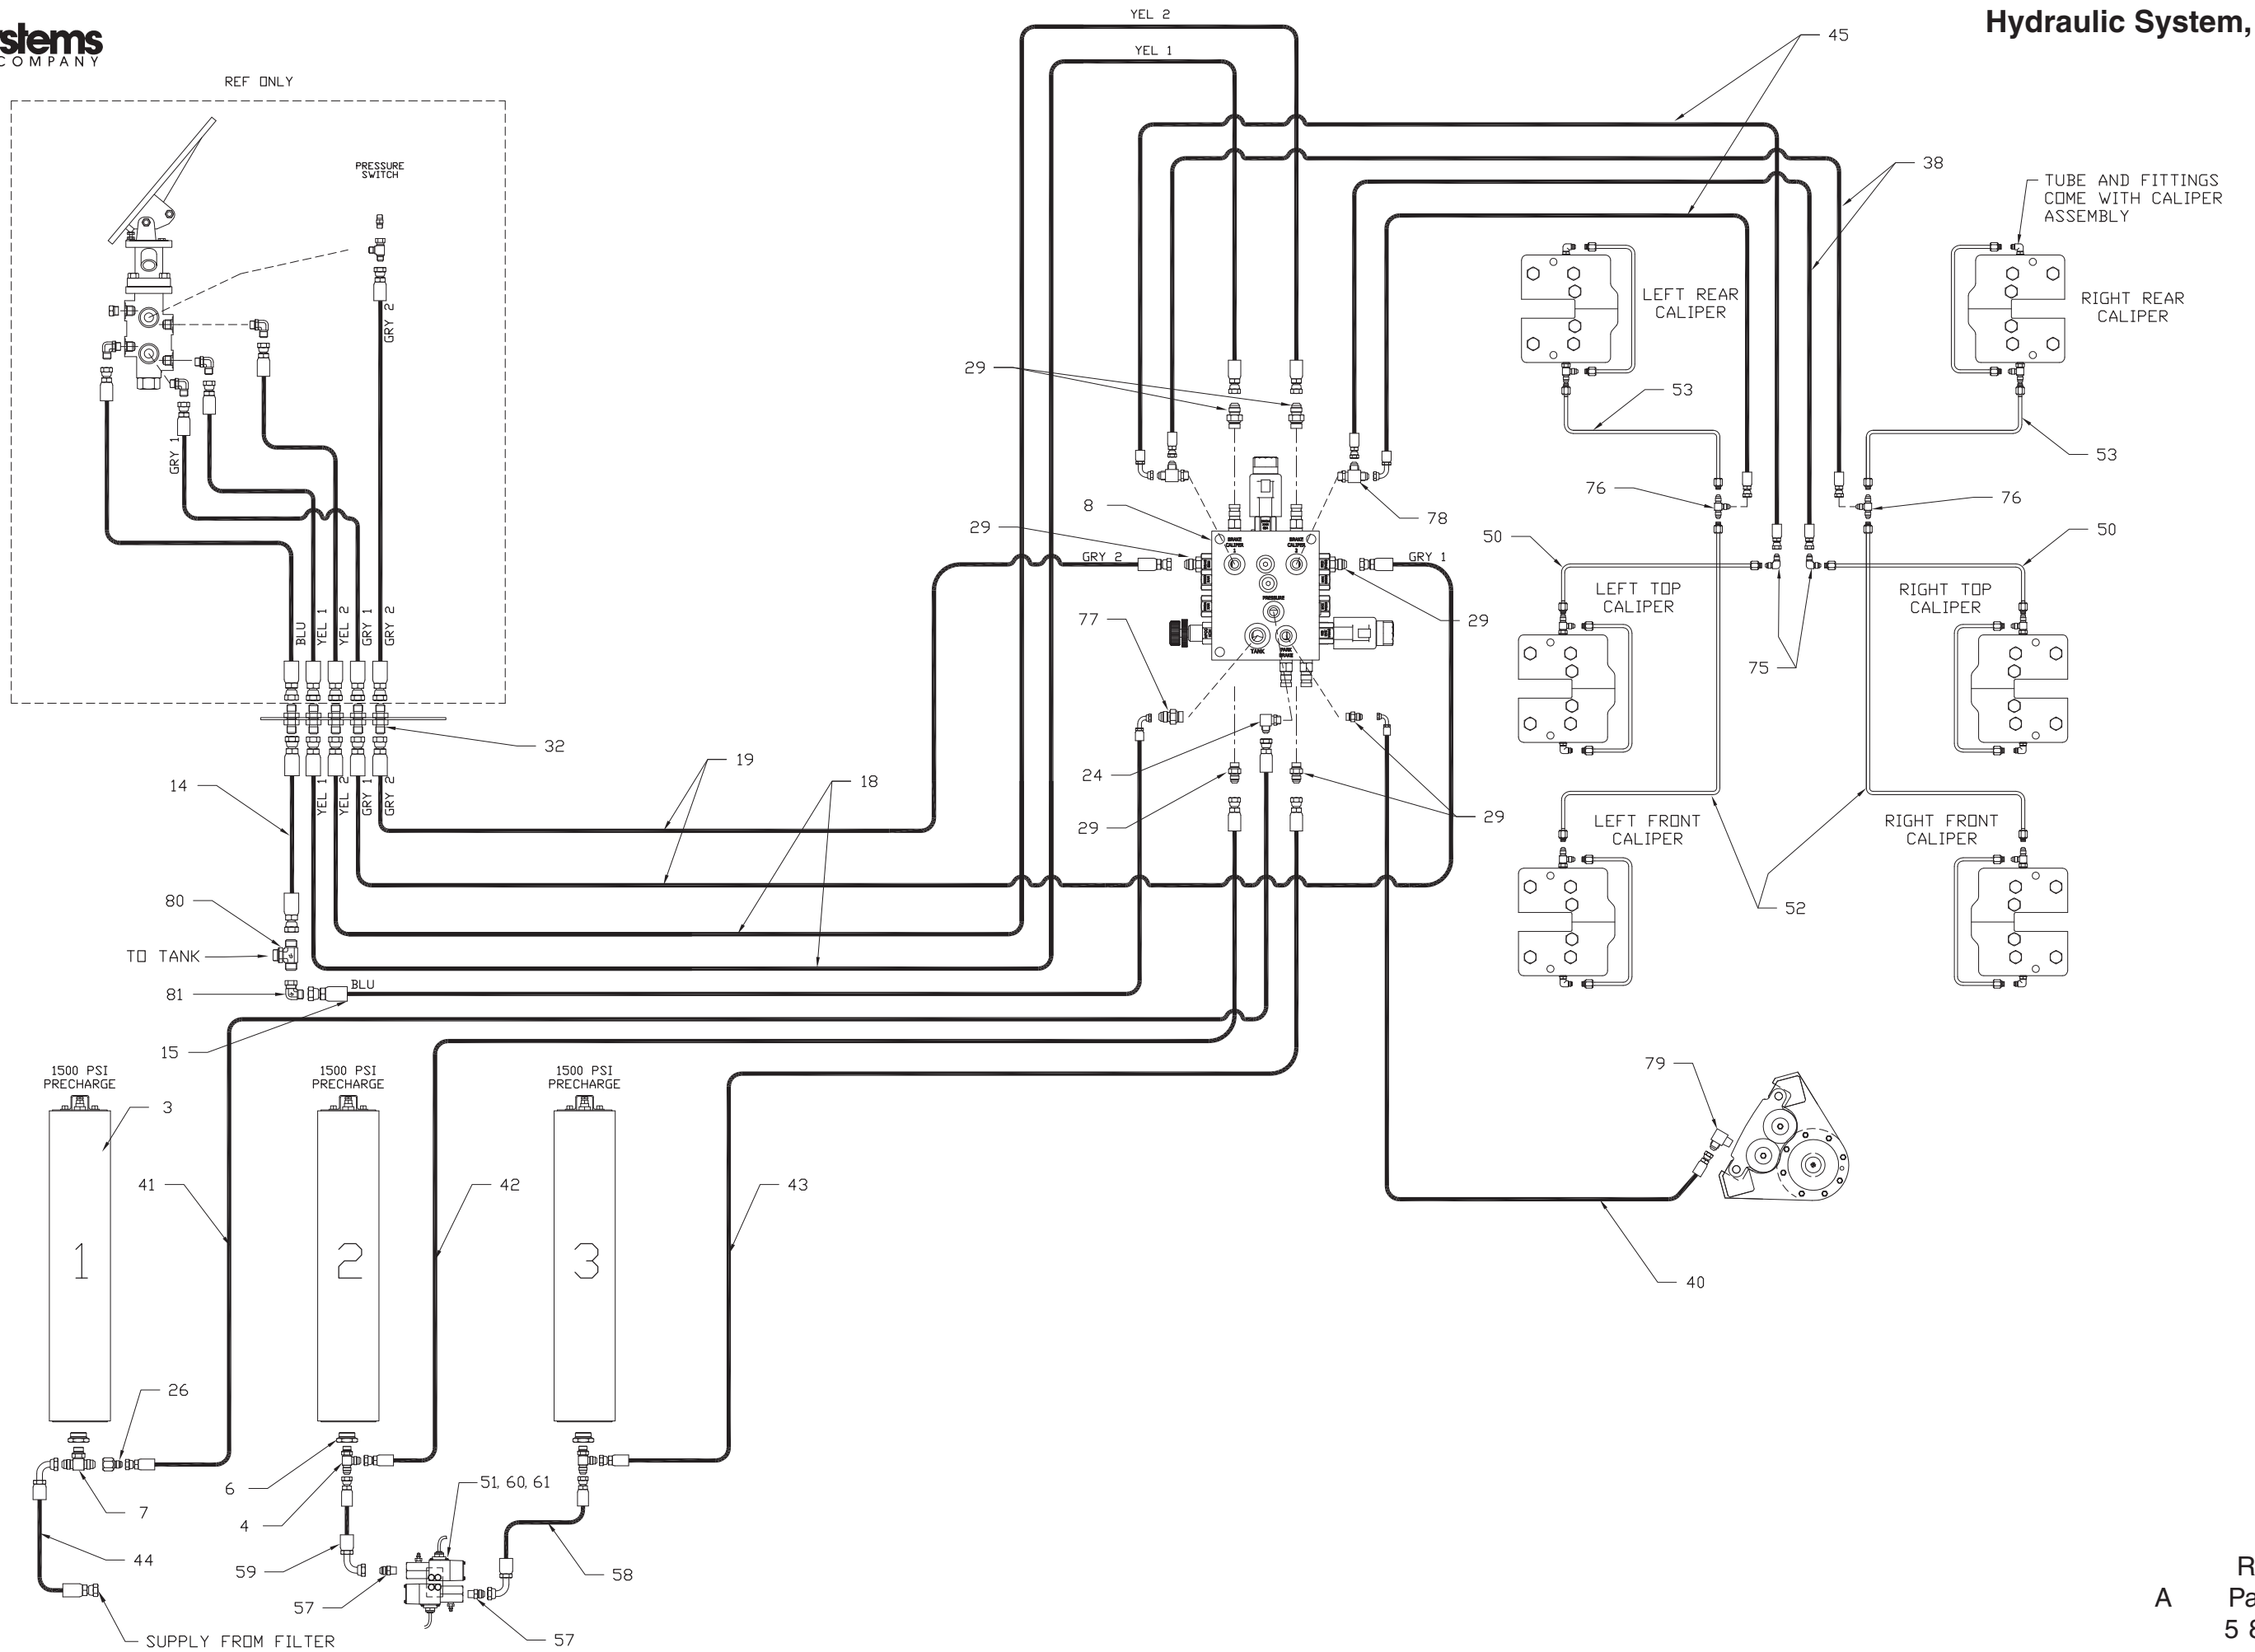

Hydraulic System - Brakes

Hydraulic System - Brakes

Item	Part No.	Qty	Description	Item	Part No.	Qty	Description
	587889		Hydraulic Sys-Brakes				
3	* 245411	3	. Accumulator	44	255317	1	. Hose Assembly
4	223436	2	. Fitting	45	258301	2	. Hose Assembly
6	R832154	3	. Fitting	50	577358	2	. Tube Assembly
7	211551	1	. Fitting	51	243375	2	. Switch, Pressure
8	* 585549	1	. Manifold Assembly	52	559063	2	. Tube Assembly
14	252050	1	. Hose Assembly	53	559062	2	. Tube Assembly
15	252048	1	. Hose Assembly	57	209754	2	. Fitting
18	252050	2	. Hose Assembly	58	252048	1	. Hose Assembly
19	252050	2	. Hose Assembly	59	252048	1	. Hose Assembly
24	R13801972	2	. Fitting	60	R13810997	4	. Capscrew
26	226904	1	. Fitting	61	R13812512	4	. Lockwasher
29	211560	7	. Fitting	75	223215	2	. Fitting
31	R830008	1	. Fitting	76	215076	2	. Fitting
32	224968	5	. Fitting	77	23577	1	. Fitting
38	252286	2	. Hose Assembly	78	227938	1	. Fitting
40	252048	1	. Hose Assembly	79	209409	1	. Fitting
41	252050	1	. Hose Assembly	80	R14293	1	. Fitting
42	252050	1	. Hose Assembly	81	211561	1	. Fitting
43	252050	1	. Hose Assembly				

* See Separate Coverage

LOW BRAKE PRESSURE SWITCHES

BRAKE MANIFOLD

SEE SHEET ONE
FOR DETAILS

YELLOW 1-2, GREY 1-4
TO BRAKE PEDALS
(THRU COWL BULKHEAD)
BLUE (TANK) TO TEE AT BULKHEAD