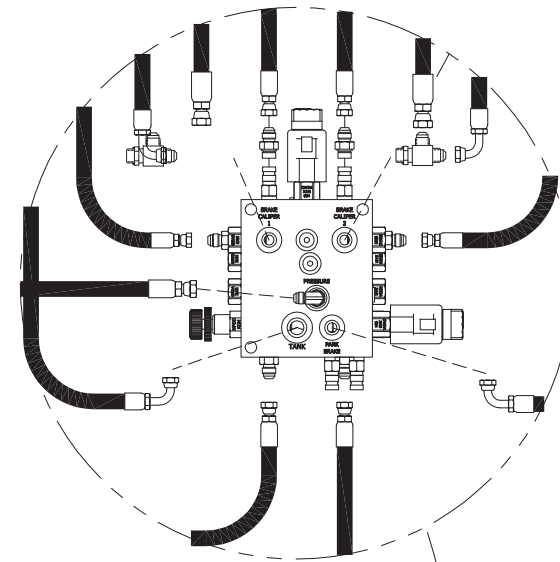

Hydraulic System - Brakes

Hydraulic System - Brakes

Item	Part No.	Qty	Description	Item	Part No.	Qty	Description
	587889		Hydraulic Sys-Brakes				
3	* 245411	3	. Accumulator	44	255317	1	. Hose Assembly
4	223436	2	. Fitting	45	258301	2	. Hose Assembly
6	R832154	3	. Fitting	50	577358	2	. Tube Assembly
7	211551	1	. Fitting	51	243375	2	. Switch, Pressure
8	* 585549	1	. Manifold Assembly	52	559063	2	. Tube Assembly
14	252050	1	. Hose Assembly	53	559062	2	. Tube Assembly
15	252048	1	. Hose Assembly	57	209754	2	. Fitting
18	252050	2	. Hose Assembly	58	252048	1	. Hose Assembly
19	252050	2	. Hose Assembly	59	252048	1	. Hose Assembly
24	R13801972	2	. Fitting	60	R13810997	4	. Capscrew
26	226904	1	. Fitting	61	R13812512	4	. Lockwasher
29	211560	7	. Fitting	75	223215	2	. Fitting
31	R830008	1	. Fitting	76	215076	2	. Fitting
32	224968	5	. Fitting	77	23577	1	. Fitting
38	252286	2	. Hose Assembly	78	227938	1	. Fitting
40	252048	1	. Hose Assembly	79	209409	1	. Fitting
41	252050	1	. Hose Assembly	80	R14293	1	. Fitting
42	252050	1	. Hose Assembly	81	211561	1	. Fitting
43	252050	1	. Hose Assembly				

* See Separate Coverage

LOW BRAKE PRESSURE SWITCHES

BRAKE MANIFOLD

SEE SHEET ONE
FOR DETAILS

YELLOW 1-2, GREY 1-4
TO BRAKE PEDALS
(THRU COWL BULKHEAD)
BLUE (TANK) TO TEE AT BULKHEAD