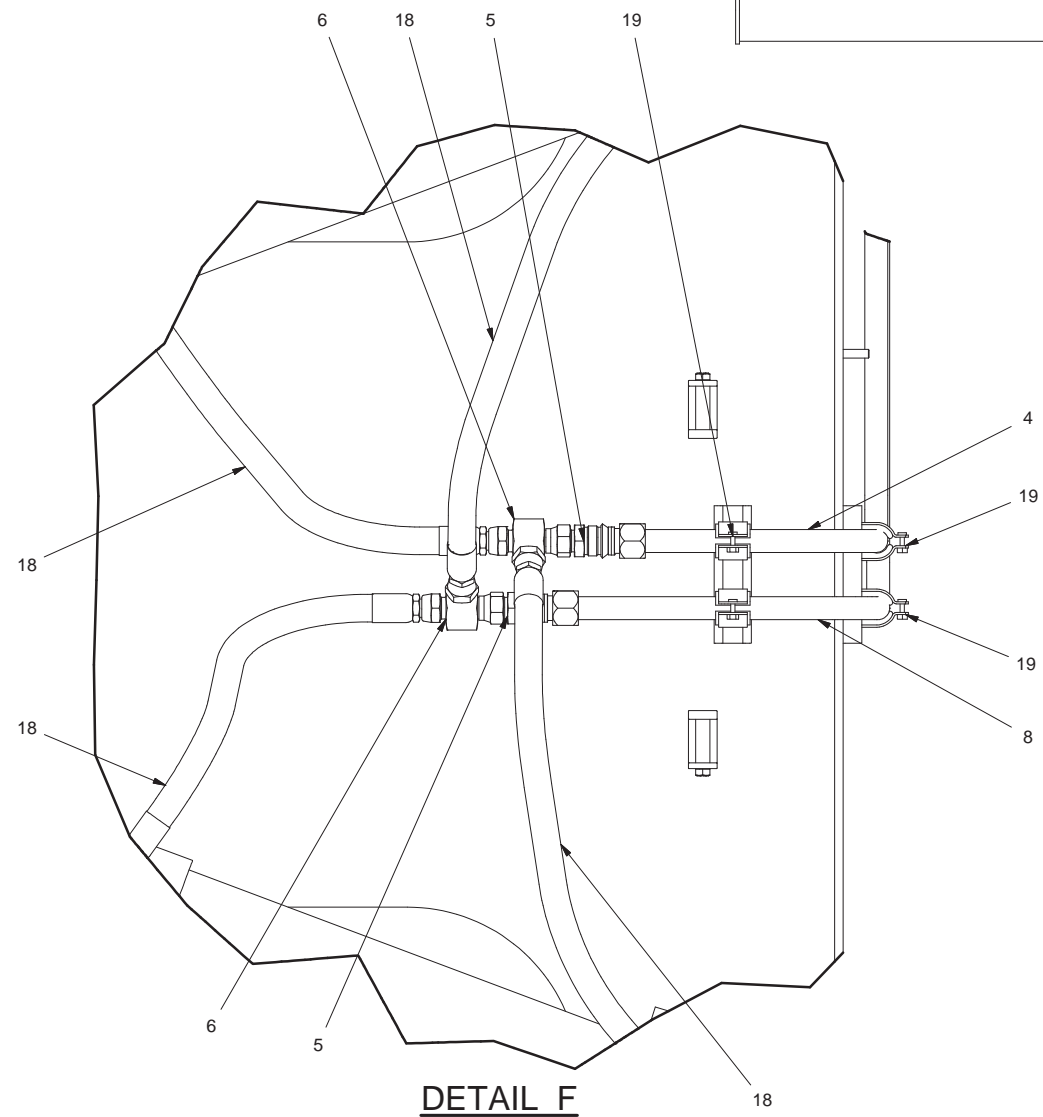

Hydraulic System - Steering

Hydraulic System - Steering

Item	Part No.	Qty	Description	Item	Part No.	Qty	Description
	587883		Hydraulic System - Steering				
1	587669	1	. Plate, Mounting	15	209488	4	. Fitting
2	588489	1	. Tube	16	214316	1	. Fitting
3	588490	1	. Tube	17	209486	1	. Fitting
4	588491	1	. Tube	18	209602	4	. Hose Assembly
5	209810	2	. Fitting	19	231250	12	. Clamp
6	209087	2	. Fitting	20	253326	1	. Coupler, Male
7	209490	4	. Fitting	21	259283	1	. Hose Assembly
8	588492	1	. Tube Assembly	22	259283	1	. Hose Assembly
9	R13811189	4	. Locknut	23	258301	1	. Hose Assembly
10	00103339	8	. Flat Washer	24	252995	1	. Hose Assembly
11	224120W	4	. Capscrew	25	252995	1	. Hose Assembly
12	219502	1	. Fitting	26	252995	1	. Hose Assembly
13	11759	4	. Kit, Split Flange	27	252995	1	. Hose Assembly
14	215203	4	. Fitting				

SECTION A-A

SECTION B-B