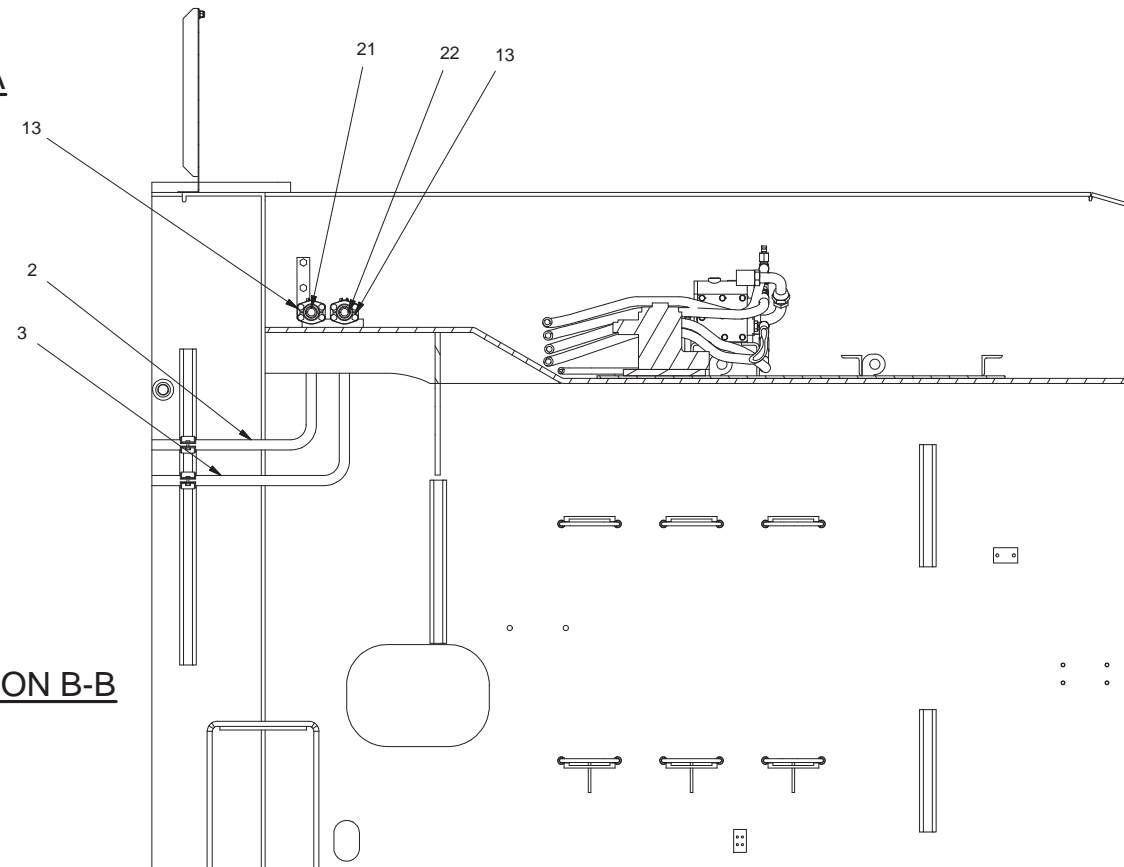

Hydraulic System - Steering

Hydraulic System - Steering

Item	Part No.	Qty	Description	Item	Part No.	Qty	Description
	587883		Hydraulic System - Steering				
1	587669	1	. Plate, Mounting	15	209488	4	. Fitting
2	588489	1	. Tube	16	214316	1	. Fitting
3	588490	1	. Tube	17	209486	1	. Fitting
4	588491	1	. Tube	18	209602	4	. Hose Assembly
5	209810	2	. Fitting	19	231250	12	. Clamp
6	209087	2	. Fitting	20	253326	1	. Coupler, Male
7	209490	4	. Fitting	21	259283	1	. Hose Assembly
8	588492	1	. Tube Assembly	22	259283	1	. Hose Assembly
9	R13811189	4	. Locknut	23	258301	1	. Hose Assembly
10	00103339	8	. Flat Washer	24	252995	1	. Hose Assembly
11	224120W	4	. Capscrew	25	252995	1	. Hose Assembly
12	219502	1	. Fitting	26	252995	1	. Hose Assembly
13	11759	4	. Kit, Split Flange	27	252995	1	. Hose Assembly
14	215203	4	. Fitting				

SECTION A-A

SECTION B-B