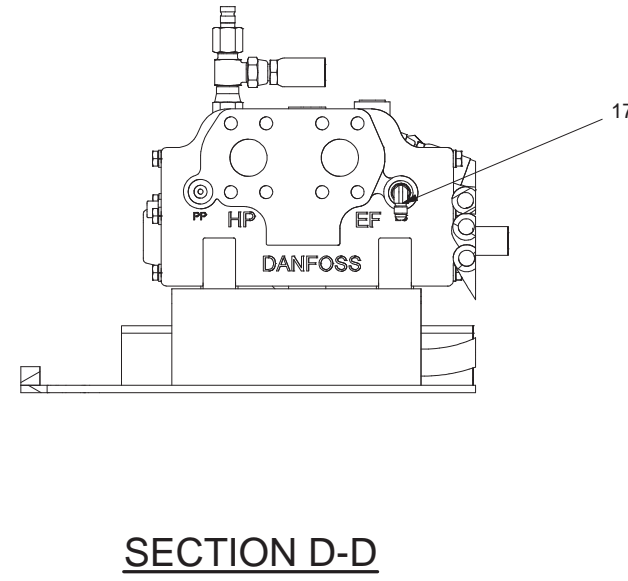

Hydraulic System - Steering

Hydraulic System - Steering

Item	Part No.	Qty	Description	Item	Part No.	Qty	Description
	587883		Hydraulic System - Steering				
1	587669	1	. Plate, Mounting	15	209488	4	. Fitting
2	588489	1	. Tube	16	214316	1	. Fitting
3	588490	1	. Tube	17	209486	1	. Fitting
4	588491	1	. Tube	18	209602	4	. Hose Assembly
5	209810	2	. Fitting	19	231250	12	. Clamp
6	209087	2	. Fitting	20	253326	1	. Coupler, Male
7	209490	4	. Fitting	21	259283	1	. Hose Assembly
8	588492	1	. Tube Assembly	22	259283	1	. Hose Assembly
9	R13811189	4	. Locknut	23	258301	1	. Hose Assembly
10	00103339	8	. Flat Washer	24	252995	1	. Hose Assembly
11	224120W	4	. Capscrew	25	252995	1	. Hose Assembly
12	219502	1	. Fitting	26	252995	1	. Hose Assembly
13	11759	4	. Kit, Split Flange	27	252995	1	. Hose Assembly
14	215203	4	. Fitting				