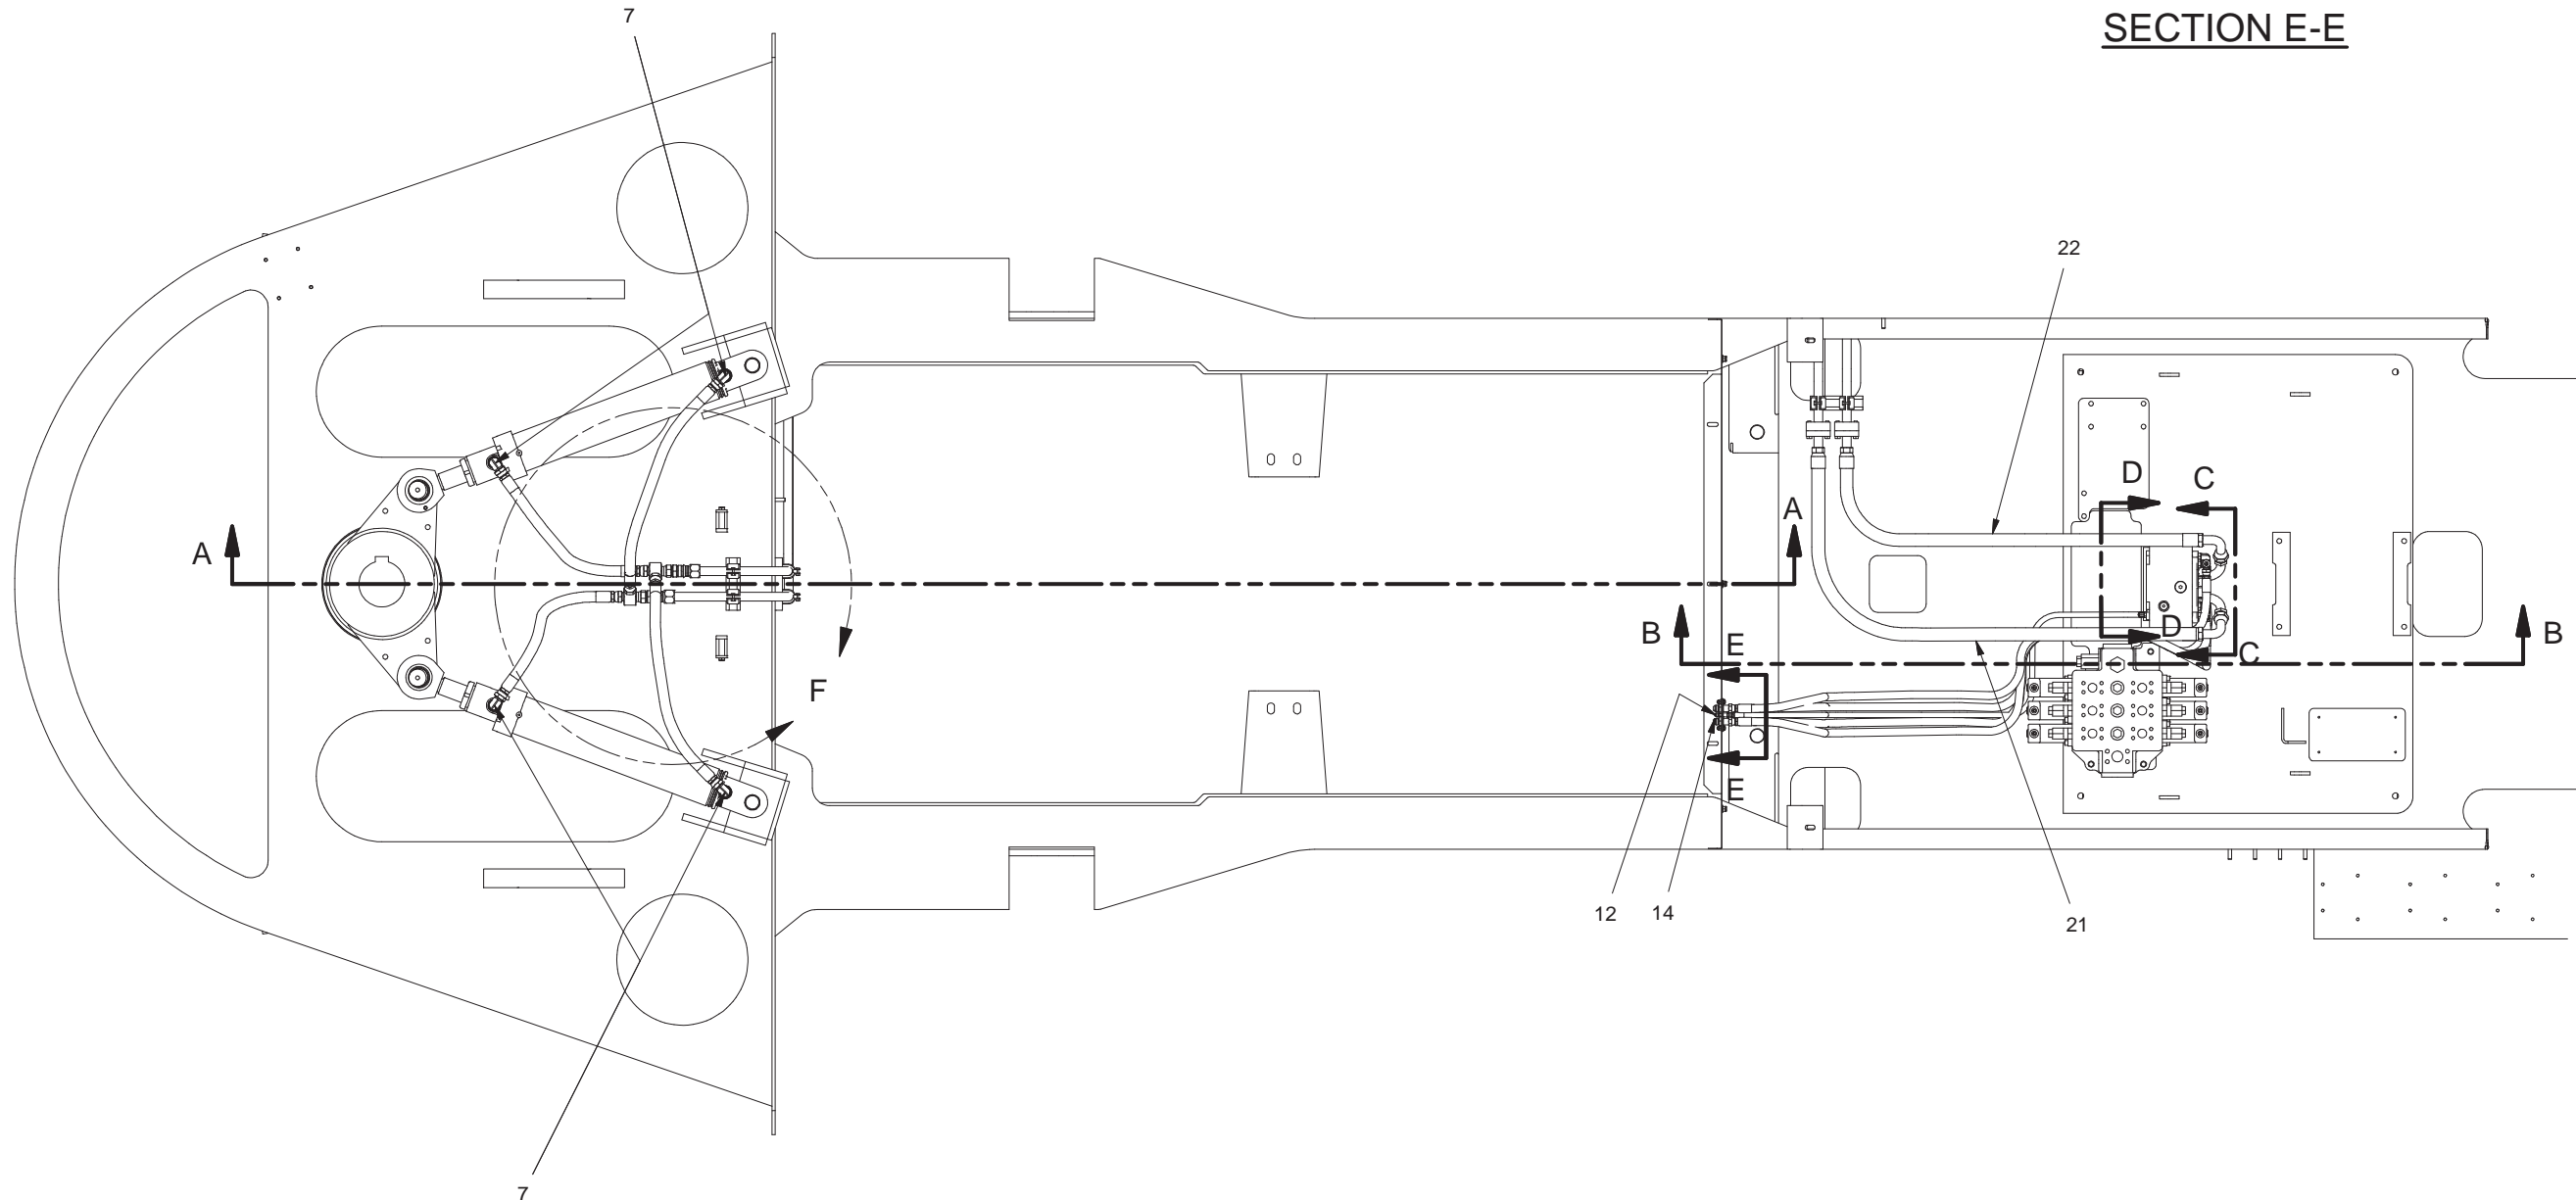

Hydraulic System - Steering

Hydraulic System - Steering

Item	Part No.	Qty	Description	Item	Part No.	Qty	Description
	587883		Hydraulic System - Steering				
1	587669	1	. Plate, Mounting	15	209488	4	. Fitting
2	588489	1	. Tube	16	214316	1	. Fitting
3	588490	1	. Tube	17	209486	1	. Fitting
4	588491	1	. Tube	18	209602	4	. Hose Assembly
5	209810	2	. Fitting	19	231250	12	. Clamp
6	209087	2	. Fitting	20	253326	1	. Coupler, Male
7	209490	4	. Fitting	21	259283	1	. Hose Assembly
8	588492	1	. Tube Assembly	22	259283	1	. Hose Assembly
9	R13811189	4	. Locknut	23	258301	1	. Hose Assembly
10	00103339	8	. Flat Washer	24	252995	1	. Hose Assembly
11	224120W	4	. Capscrew	25	252995	1	. Hose Assembly
12	219502	1	. Fitting	26	252995	1	. Hose Assembly
13	11759	4	. Kit, Split Flange	27	252995	1	. Hose Assembly
14	215203	4	. Fitting				

SECTION A-A

SECTION B-B