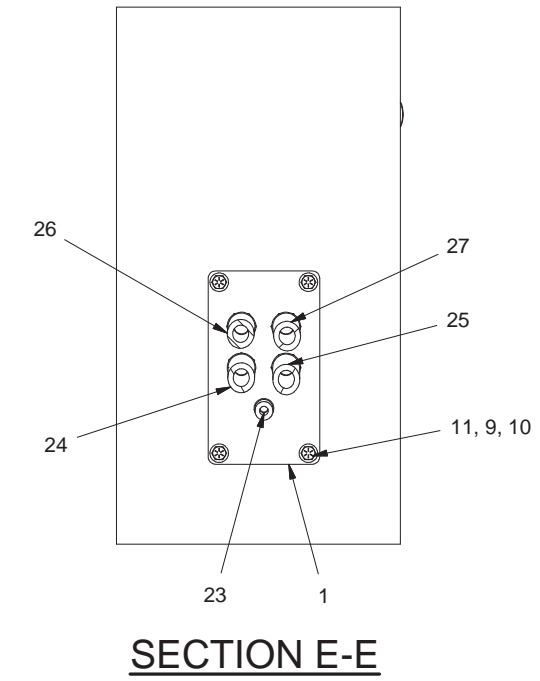

Hydraulic System - Steering

Hydraulic System - Steering

Item	Part No.	Qty	Description	Item	Part No.	Qty	Description
	587883		Hydraulic System - Steering				
1	587669	1	. Plate, Mounting	15	209488	4	. Fitting
2	588489	1	. Tube	16	214316	1	. Fitting
3	588490	1	. Tube	17	209486	1	. Fitting
4	588491	1	. Tube	18	209602	4	. Hose Assembly
5	209810	2	. Fitting	19	231250	12	. Clamp
6	209087	2	. Fitting	20	253326	1	. Coupler, Male
7	209490	4	. Fitting	21	259283	1	. Hose Assembly
8	588492	1	. Tube Assembly	22	259283	1	. Hose Assembly
9	R13811189	4	. Locknut	23	258301	1	. Hose Assembly
10	00103339	8	. Flat Washer	24	252995	1	. Hose Assembly
11	224120W	4	. Capscrew	25	252995	1	. Hose Assembly
12	219502	1	. Fitting	26	252995	1	. Hose Assembly
13	11759	4	. Kit, Split Flange	27	252995	1	. Hose Assembly
14	215203	4	. Fitting				

SECTION A-A

SECTION B-B