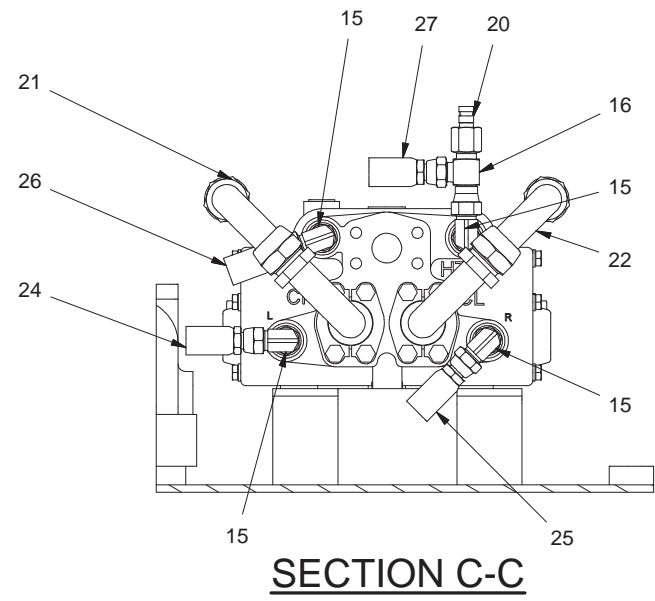

Hydraulic System - Steering

Hydraulic System - Steering

Item	Part No.	Qty	Description	Item	Part No.	Qty	Description
	587883		Hydraulic System - Steering				
1	587669	1	. Plate, Mounting	15	209488	4	. Fitting
2	588489	1	. Tube	16	214316	1	. Fitting
3	588490	1	. Tube	17	209486	1	. Fitting
4	588491	1	. Tube	18	209602	4	. Hose Assembly
5	209810	2	. Fitting	19	231250	12	. Clamp
6	209087	2	. Fitting	20	253326	1	. Coupler, Male
7	209490	4	. Fitting	21	259283	1	. Hose Assembly
8	588492	1	. Tube Assembly	22	259283	1	. Hose Assembly
9	R13811189	4	. Locknut	23	258301	1	. Hose Assembly
10	00103339	8	. Flat Washer	24	252995	1	. Hose Assembly
11	224120W	4	. Capscrew	25	252995	1	. Hose Assembly
12	219502	1	. Fitting	26	252995	1	. Hose Assembly
13	11759	4	. Kit, Split Flange	27	252995	1	. Hose Assembly
14	215203	4	. Fitting				