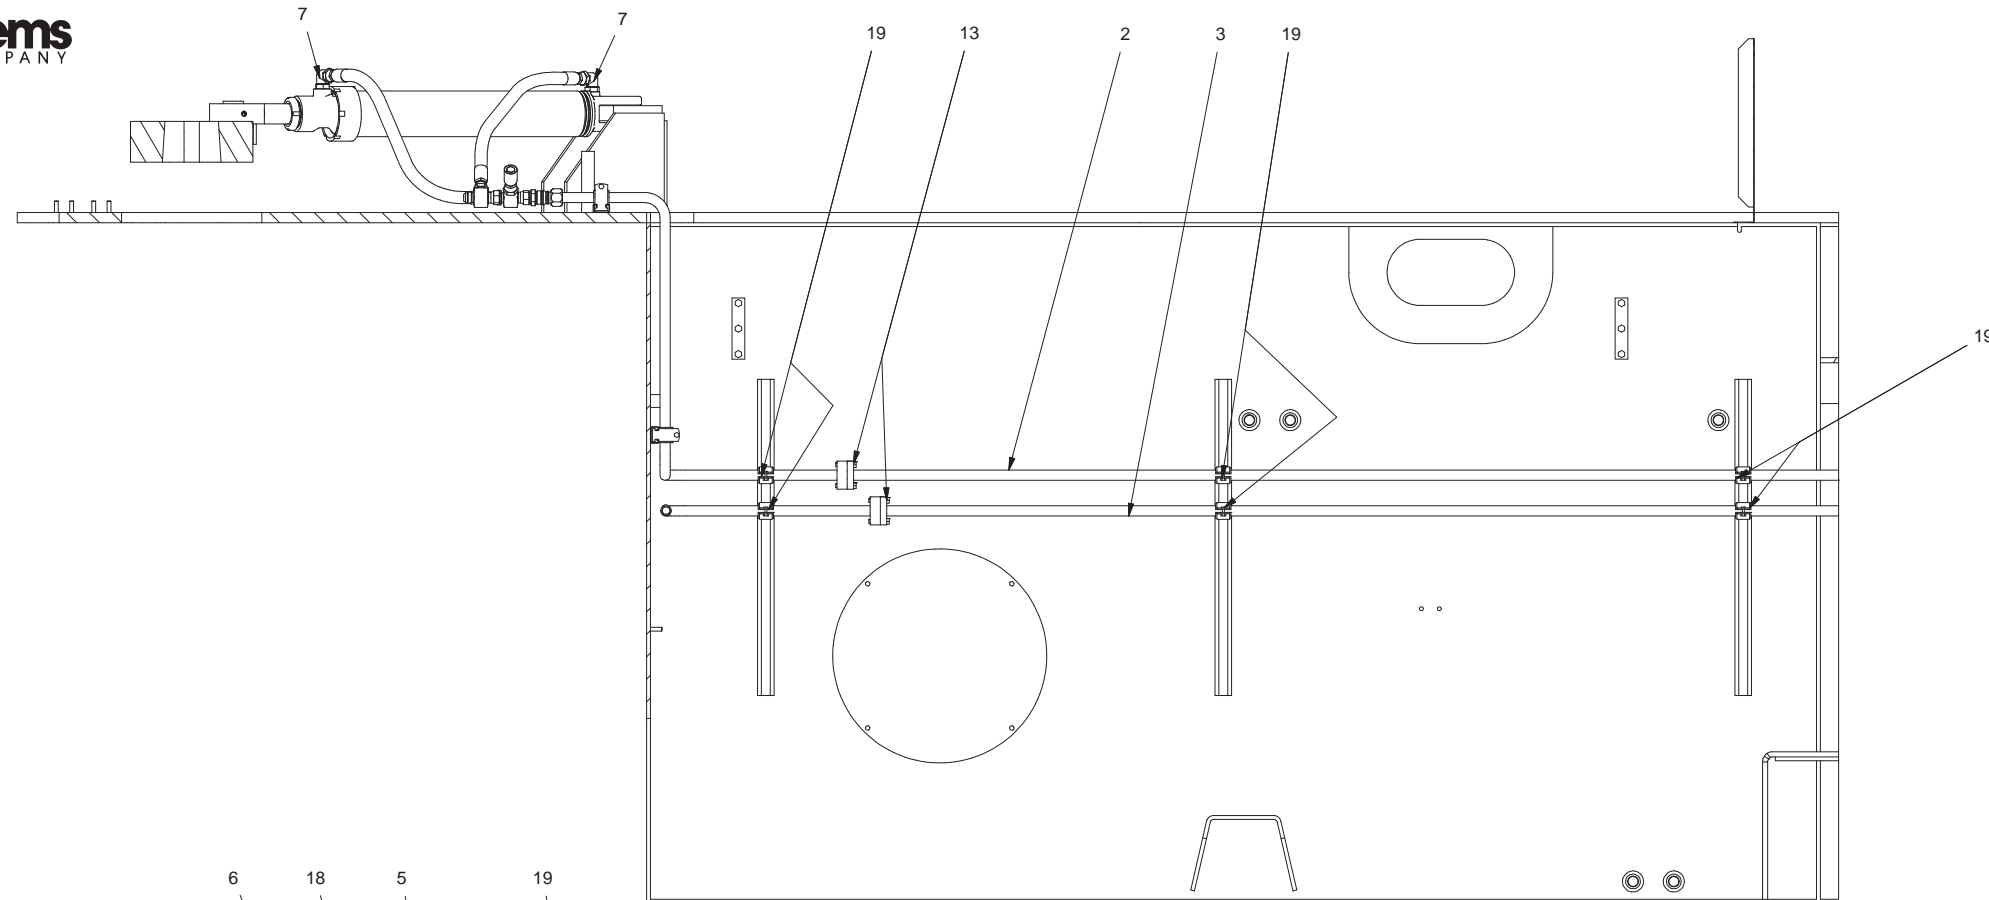

Hydraulic System - Steering

Hydraulic System - Steering

Item	Part No.	Qty	Description	Item	Part No.	Qty	Description
	587883		Hydraulic System - Steering				
1	587669	1	. Plate, Mounting	15	209488	4	. Fitting
2	588489	1	. Tube	16	214316	1	. Fitting
3	588490	1	. Tube	17	209486	1	. Fitting
4	588491	1	. Tube	18	209602	4	. Hose Assembly
5	209810	2	. Fitting	19	231250	12	. Clamp
6	209087	2	. Fitting	20	253326	1	. Coupler, Male
7	209490	4	. Fitting	21	259283	1	. Hose Assembly
8	588492	1	. Tube Assembly	22	259283	1	. Hose Assembly
9	R13811189	4	. Locknut	23	258301	1	. Hose Assembly
10	00103339	8	. Flat Washer	24	252995	1	. Hose Assembly
11	224120W	4	. Capscrew	25	252995	1	. Hose Assembly
12	219502	1	. Fitting	26	252995	1	. Hose Assembly
13	11759	4	. Kit, Split Flange	27	252995	1	. Hose Assembly
14	215203	4	. Fitting				

SECTION A-A

SECTION B-B