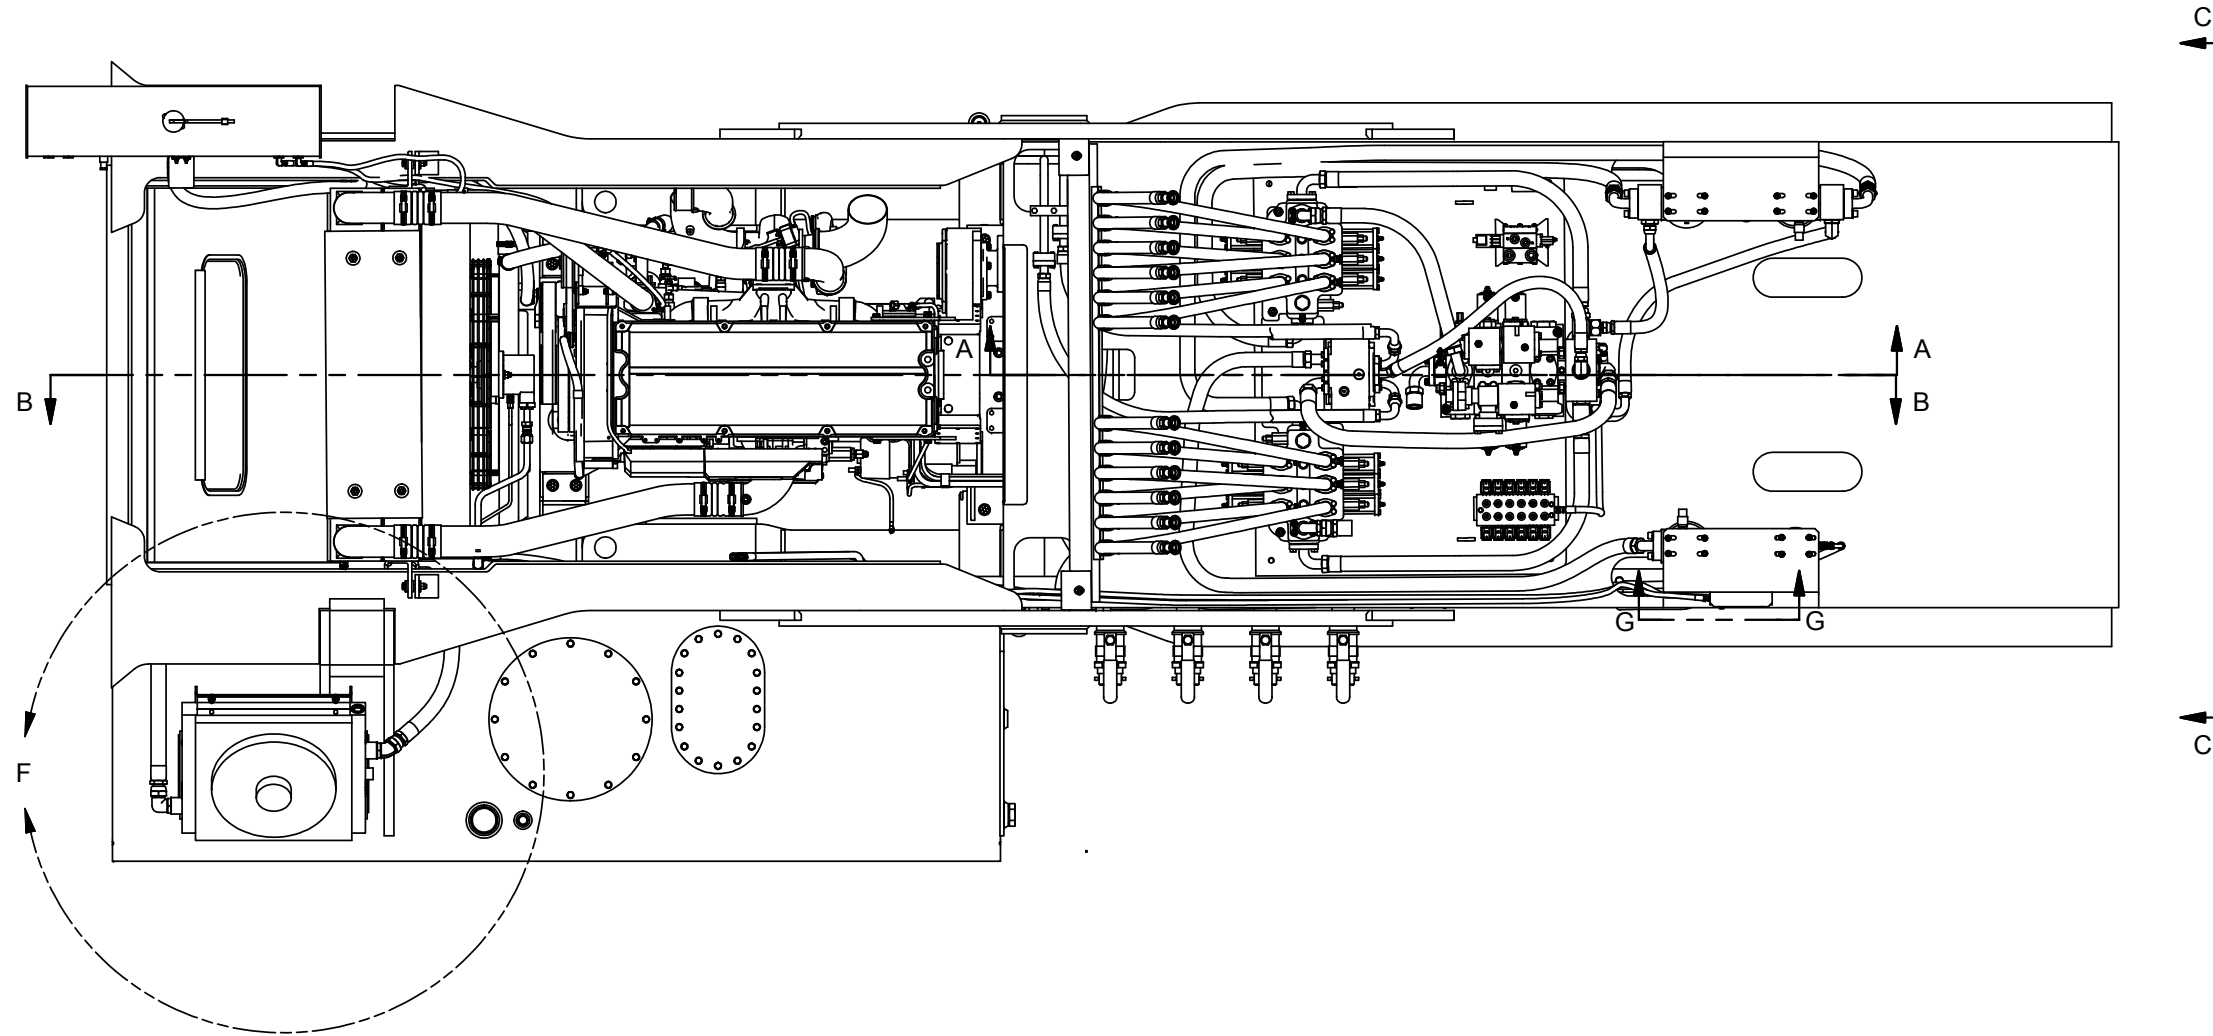

Hydraulic System, Chassis

Item	Part No.	Qty	Description	Item	Part No.	Qty	Description
	587881		Hydraulic System, Chassis				
1	* 253988	1	. Manifold Assembly	46	R13811054	4	. Capscrew
2	587399	2	. Manifold, Alum	47	211551	1	. Fitting
3	* 581404	1	. Manifold Assembly	48	212705	1	. Fitting
4	563470	2	. Elbow Weldment	49	12666	1	. Fitting
5	240782	2	. Plate, Connector	50	209167	1	. Fitting
6	* 587036	1	. Pressure Filter	51	R13811191	4	. Locknut
7	* 587385	3	. Pressure Filter	52	R13811020	2	. Capscrew
8	245334	1	. Indicator, Elec/Vis	53	R13812513	2	. Lockwasher
9	578466	2	. Adapter	54	209164	2	. Fitting
10	581018	1	. Plate	55	239938	5	. Fitting
11	563204	16	. Spacer	56	209323	1	. Fitting
12	587589	16	. Stud	57	R13810998	2	. Capscrew
13	R11499	16	. Locknut	58	R13812213	2	. Flat Washer
14	R1938872	16	. Flat Washer	59	209762	1	. Fitting
15	201440	15'	. Suction Hose	60	19920	1	. Fitting
16	216042	12	. T-Bolt Clamp	61	209619	1	. Fitting
17	215279	8'	. Suction Hose	62	221231	2	. Fitting
18	R13809945	4	. T-Bolt Clamp	63	238228	1	. Hose Assembly
19	209139	1	. Fitting	64	252656	3	. Hose Assembly
20	229389	1	. Fitting	65	587696	1	. Hose Assembly
21	209080	1	. Fitting	66	252995	2	. Hose Assembly
22	253098	4	. Ball Valve	67	211551	1	. Fitting
23	253421	3	. Fitting	68	221560W	4	. Capscrew
24	232870	4	. T-Bolt Clamp	69	222615	4	. Flat Washer
25	255555	1	. Ball Valve	70	255319	4	. Hose Assembly
26	253693	2	. Cartridge, Relief Valve	71	252050	4	. Hose Assembly
27	* 258300	1	. Cooler, Hydraulic Oil	72	258882	5	. Hose Assembly
28	225661	2	. Kit, Split Flange	73	234665	4	. Lockwasher
	203528	1	. O-Ring	74	Y17C-0616	4	. Capscrew
	229082	4	. Capscrew	75	210767	1	. Fitting
	230769	2	. Clamp Half	76	252481	3	. Hose Assembly
29	587963	4	. Kit, Split Flange	77	235184	2	. Hose Assembly
30	R13811432	4	. Hard Washer	78	203446	6	. O-Ring
31	201439	5'	. Suction Hose	79	252954	1	. Hose Assembly
32	23945	2	. Fitting	80	586842	1	. Bracket, Oil Cooler
33	209714	1	. Fitting	81	200603	4	. Lockwasher
34	253326	2	. Coupler, Male	82	587697	1	. Hose Assembly
35	R14040	1	. Coupler, Male	83	258304	1	. Hose Assembly
36	242464	1	. Fitting	84	226904	1	. Fitting
37	209714	1	. Fitting	85	258976	2	. Hose Assembly
38	211560	1	. Fitting	86	61480	4	. Flange Clamp
39	221767W	8	. Washer	87	296070W	8	. Capscrew
40	R13801972	1	. Fitting	88	246189	8	. Lockwasher
41	209488	5	. Fitting	89	209142	1	. Fitting
42	209486	2	. Fitting	90	223783	1	. Fitting
43	15280	2	. Fitting	91	583870	1	. Fitting Weldment,
44	209507	3	. Fitting	92	* 243457	2	. Filter, Return
45	209067	1	. Fitting				

* See Separate Coverage