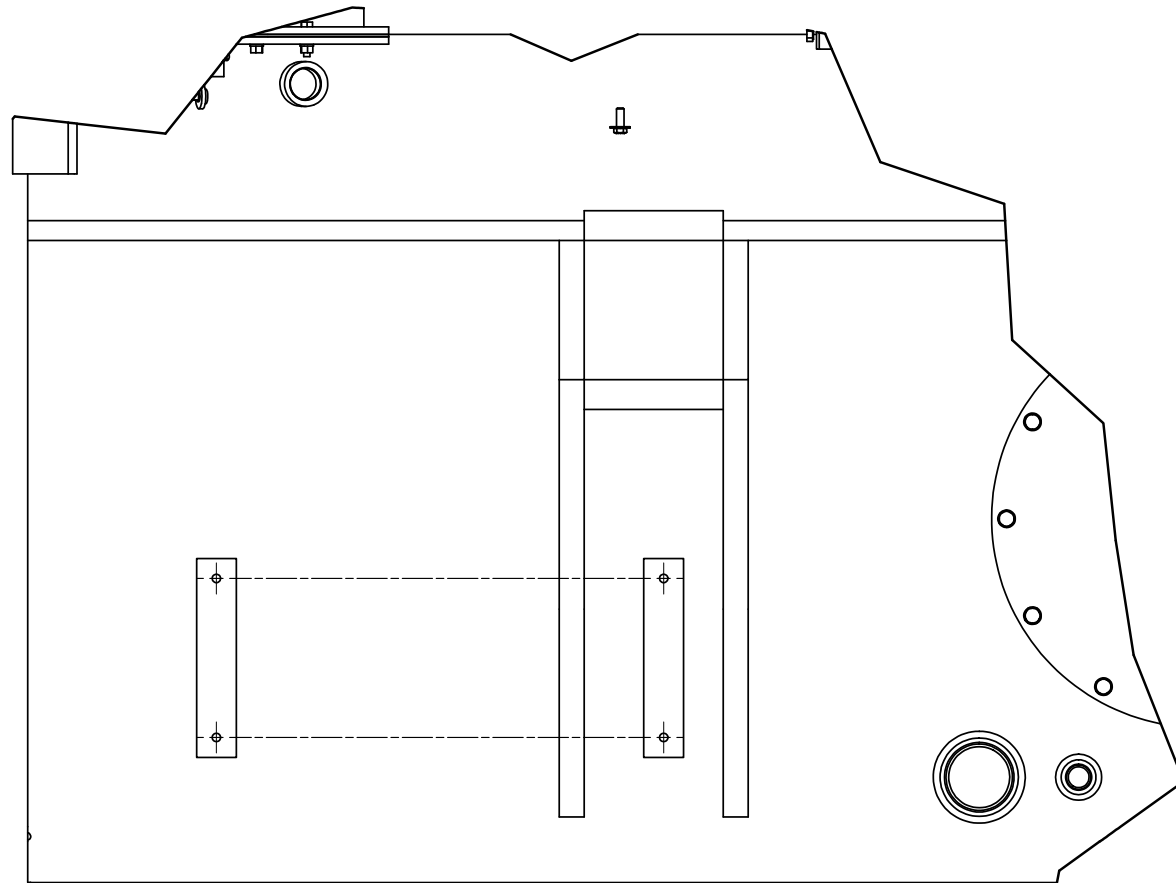

DETAIL D

DETAIL F
REF. ITEM 27 MOUNT LOCATION