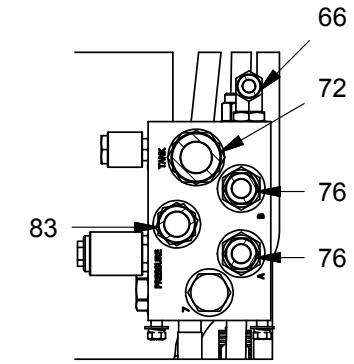

SECTION H-H