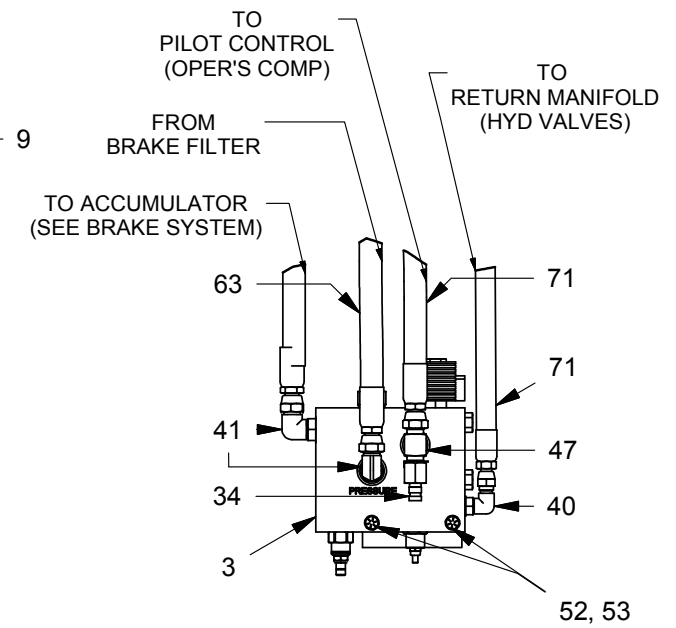

DETAIL F
REF. ITEM 27 MOUNT LOCATION

DETAIL E