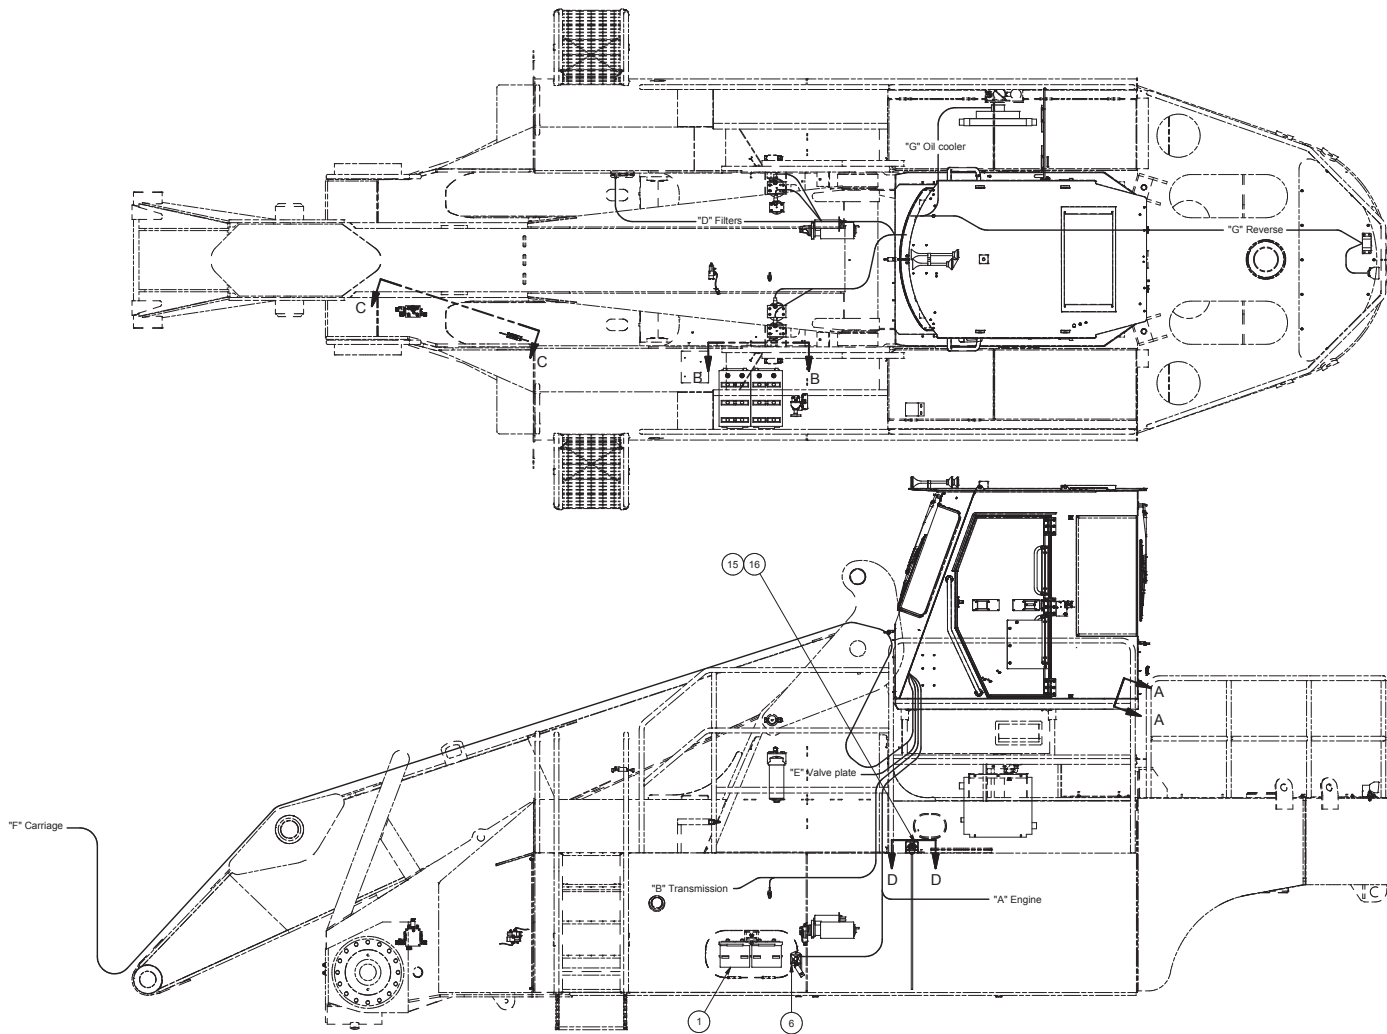

Wiring, Chassis

Wiring, Chassis

Item	Part No.	Qty	Description	Item	Part No.	Qty	Description
	587879		Wiring, Chassis				
1	200220	2	. Battery	10	588794	1	. Wire Harness "D", Filters
2	588779	1	. Harness, Battery	11	588795	1	. Wire Harness "E", Va Plate
3	585189	1	. Battery Lockout	12	588796	1	. Wire Harness "F", Lights
5	223872	25	. Cable Tie	13	596675	1	. Wire Harness "G", Chassis
6	* 249106	1	. Switch, Battery Disconnect	14	588798	1	. Wire Harness "H", Brakes
7	588791	1	. Wire Harness "A", Engine	15	230729	1	. Sending Unit, Fuel
8	588792	1	. Wire Harness "B", Transmission	16	560516	1	. Bracket
9	588793	1	. Wire Harness "C", Ether Start	17	588821	1	. Wire Harness, ECM

* See Separate Coverage

Wiring, Chassis