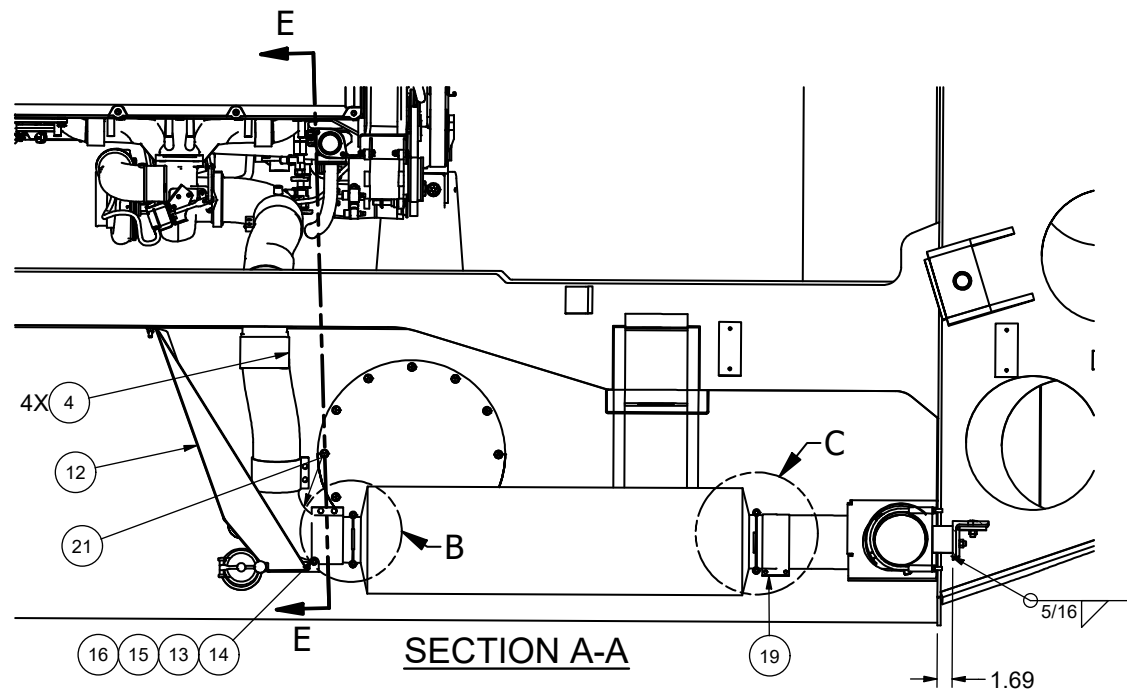

Exhaust Installation

Exhaust Installation

Item	Part No.	Qty	Description	Item	Part No.	Qty	Description
	587873		Exhaust Installation				
1	581665	1	. Stack	12	581759	1	. Splash Guard
2	588366	1	. Guard, Exhaust Tube	13	221843	1	. Stud, Weld
3	581664	1	. Exhaust Support	14	528950	1	. Tube
4	226586	5	. Seal Clamp	15	237567	3	. Locknut
5	218299	1	. Elbow	16	221767W	3	. Washer
6	588584	1	. Tube, Flex	17	221314	2	. Stud, Weld
7	251418	1	. Exhaust Stack	18	588367	1	. Kit, Clamp (2 Per Package)
8	547017	2	. Bar, Clamp	19	251421	2	. Clamp, Exhaust
9	232299	1	. Clamp, Exhaust	20	208241	1	. Clamp
10	232099	1	. Muffler	21	216814	1	. Elbow
11	588584	1	. Tube, Flex				

TORQUE ITEM 4 AND 19 45-90 FT-LBS