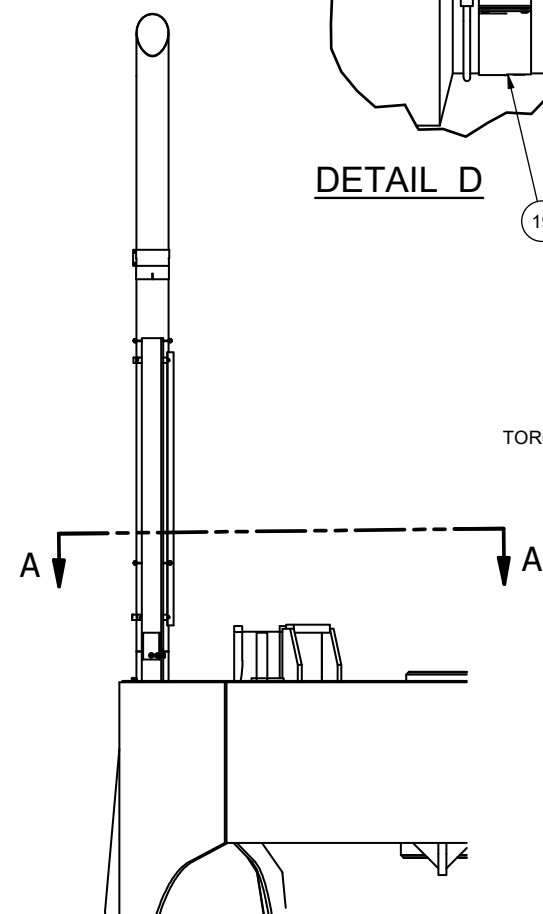

Exhaust Installation

Exhaust Installation

Item	Part No.	Qty	Description	Item	Part No.	Qty	Description
	587873		Exhaust Installation				
1	581665	1	. Stack	12	581759	1	. Splash Guard
2	588366	1	. Guard, Exhaust Tube	13	221843	1	. Stud, Weld
3	581664	1	. Exhaust Support	14	528950	1	. Tube
4	226586	5	. Seal Clamp	15	237567	3	. Locknut
5	218299	1	. Elbow	16	221767W	3	. Washer
6	588584	1	. Tube, Flex	17	221314	2	. Stud, Weld
7	251418	1	. Exhaust Stack	18	588367	1	. Kit, Clamp (2 Per Package)
8	547017	2	. Bar, Clamp	19	251421	2	. Clamp, Exhaust
9	232299	1	. Clamp, Exhaust	20	208241	1	. Clamp
10	232099	1	. Muffler	21	216814	1	. Elbow
11	588584	1	. Tube, Flex				

TORQUE ITEM 4 AND 19 45-90 FT-LBS