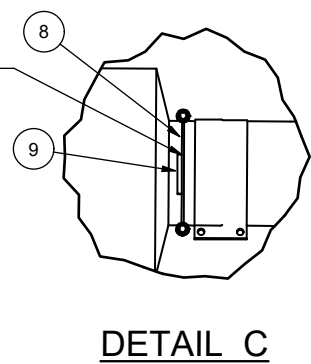

Exhaust Installation

Exhaust Installation

Item	Part No.	Qty	Description	Item	Part No.	Qty	Description
	587873		Exhaust Installation				
1	581665	1	. Stack	12	581759	1	. Splash Guard
2	588366	1	. Guard, Exhaust Tube	13	221843	1	. Stud, Weld
3	581664	1	. Exhaust Support	14	528950	1	. Tube
4	226586	5	. Seal Clamp	15	237567	3	. Locknut
5	218299	1	. Elbow	16	221767W	3	. Washer
6	588584	1	. Tube, Flex	17	221314	2	. Stud, Weld
7	251418	1	. Exhaust Stack	18	588367	1	. Kit, Clamp (2 Per Package)
8	547017	2	. Bar, Clamp	19	251421	2	. Clamp, Exhaust
9	232299	1	. Clamp, Exhaust	20	208241	1	. Clamp
10	232099	1	. Muffler	21	216814	1	. Elbow
11	588584	1	. Tube, Flex				

TORQUE ITEM 4 AND 19 45-90 FT-LBS