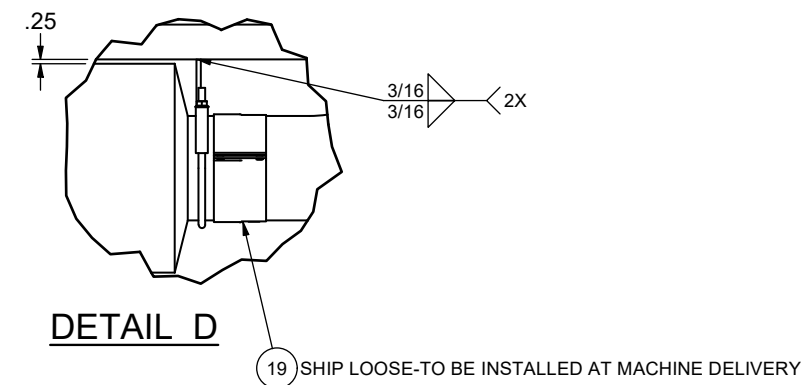

Exhaust Installation

Exhaust Installation

Item	Part No.	Qty	Description	Item	Part No.	Qty	Description
	587873		Exhaust Installation				
1	581665	1	. Stack	12	581759	1	. Splash Guard
2	588366	1	. Guard, Exhaust Tube	13	221843	1	. Stud, Weld
3	581664	1	. Exhaust Support	14	528950	1	. Tube
4	226586	5	. Seal Clamp	15	237567	3	. Locknut
5	218299	1	. Elbow	16	221767W	3	. Washer
6	588584	1	. Tube, Flex	17	221314	2	. Stud, Weld
7	251418	1	. Exhaust Stack	18	588367	1	. Kit, Clamp (2 Per Package)
8	547017	2	. Bar, Clamp	19	251421	2	. Clamp, Exhaust
9	232299	1	. Clamp, Exhaust	20	208241	1	. Clamp
10	232099	1	. Muffler	21	216814	1	. Elbow
11	588584	1	. Tube, Flex				

TORQUE ITEM 4 AND 19 45-90 FT-LBS