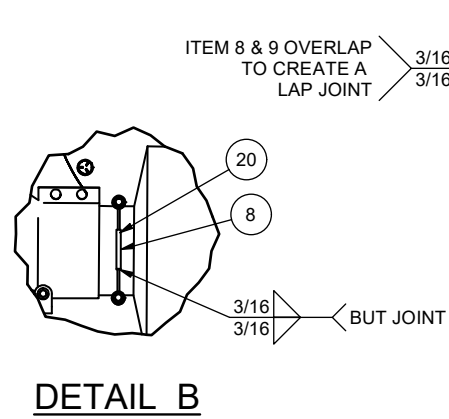

Exhaust Installation

Exhaust Installation

Item	Part No.	Qty	Description	Item	Part No.	Qty	Description
	587873		Exhaust Installation				
1	581665	1	. Stack	12	581759	1	. Splash Guard
2	588366	1	. Guard, Exhaust Tube	13	221843	1	. Stud, Weld
3	581664	1	. Exhaust Support	14	528950	1	. Tube
4	226586	5	. Seal Clamp	15	237567	3	. Locknut
5	218299	1	. Elbow	16	221767W	3	. Washer
6	588584	1	. Tube, Flex	17	221314	2	. Stud, Weld
7	251418	1	. Exhaust Stack	18	588367	1	. Kit, Clamp (2 Per Package)
8	547017	2	. Bar, Clamp	19	251421	2	. Clamp, Exhaust
9	232299	1	. Clamp, Exhaust	20	208241	1	. Clamp
10	232099	1	. Muffler	21	216814	1	. Elbow
11	588584	1	. Tube, Flex				

TORQUE ITEM 4 AND 19 45-90 FT-LBS