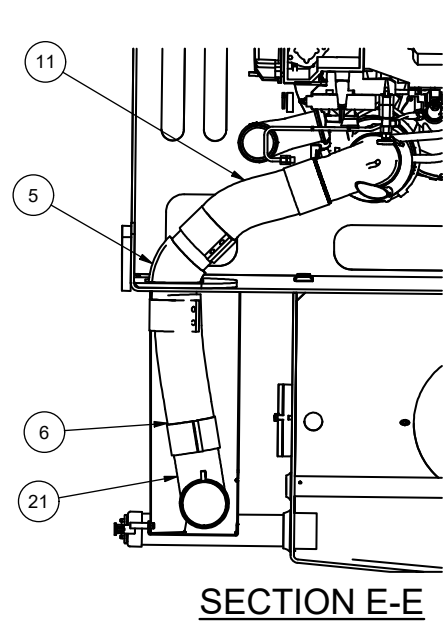

Exhaust Installation

Exhaust Installation

Item	Part No.	Qty	Description	Item	Part No.	Qty	Description
	587873		Exhaust Installation				
1	581665	1	. Stack	12	581759	1	. Splash Guard
2	588366	1	. Guard, Exhaust Tube	13	221843	1	. Stud, Weld
3	581664	1	. Exhaust Support	14	528950	1	. Tube
4	226586	5	. Seal Clamp	15	237567	3	. Locknut
5	218299	1	. Elbow	16	221767W	3	. Washer
6	588584	1	. Tube, Flex	17	221314	2	. Stud, Weld
7	251418	1	. Exhaust Stack	18	588367	1	. Kit, Clamp (2 Per Package)
8	547017	2	. Bar, Clamp	19	251421	2	. Clamp, Exhaust
9	232299	1	. Clamp, Exhaust	20	208241	1	. Clamp
10	232099	1	. Muffler	21	216814	1	. Elbow
11	588584	1	. Tube, Flex				

TORQUE ITEM 4 AND 19 45-90 FT-LBS