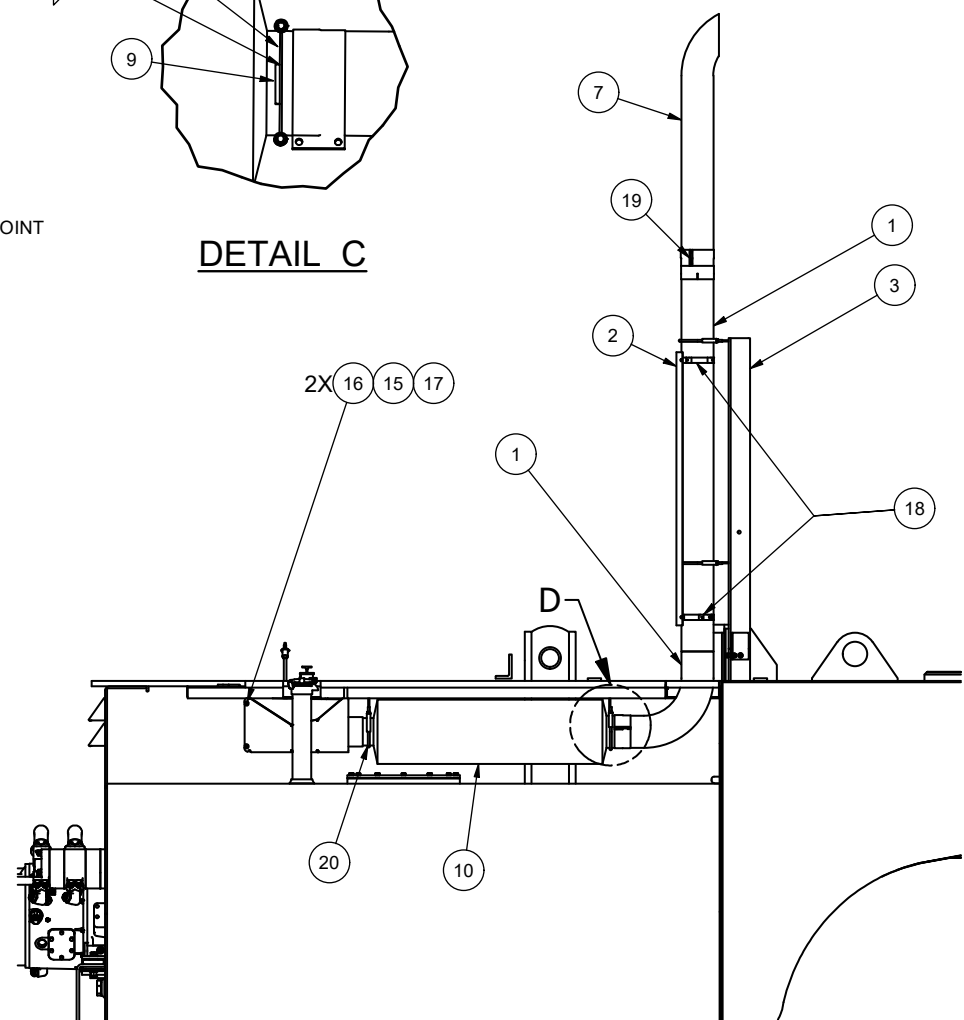

Exhaust Installation

Exhaust Installation

Item	Part No.	Qty	Description	Item	Part No.	Qty	Description
	587873		Exhaust Installation				
1	581665	1	. Stack	12	581759	1	. Splash Guard
2	588366	1	. Guard, Exhaust Tube	13	221843	1	. Stud, Weld
3	581664	1	. Exhaust Support	14	528950	1	. Tube
4	226586	5	. Seal Clamp	15	237567	3	. Locknut
5	218299	1	. Elbow	16	221767W	3	. Washer
6	588584	1	. Tube, Flex	17	221314	2	. Stud, Weld
7	251418	1	. Exhaust Stack	18	588367	1	. Kit, Clamp (2 Per Package)
8	547017	2	. Bar, Clamp	19	251421	2	. Clamp, Exhaust
9	232299	1	. Clamp, Exhaust	20	208241	1	. Clamp
10	232099	1	. Muffler	21	216814	1	. Elbow
11	588584	1	. Tube, Flex				

TORQUE ITEM 4 AND 19 45-90 FT-LBS