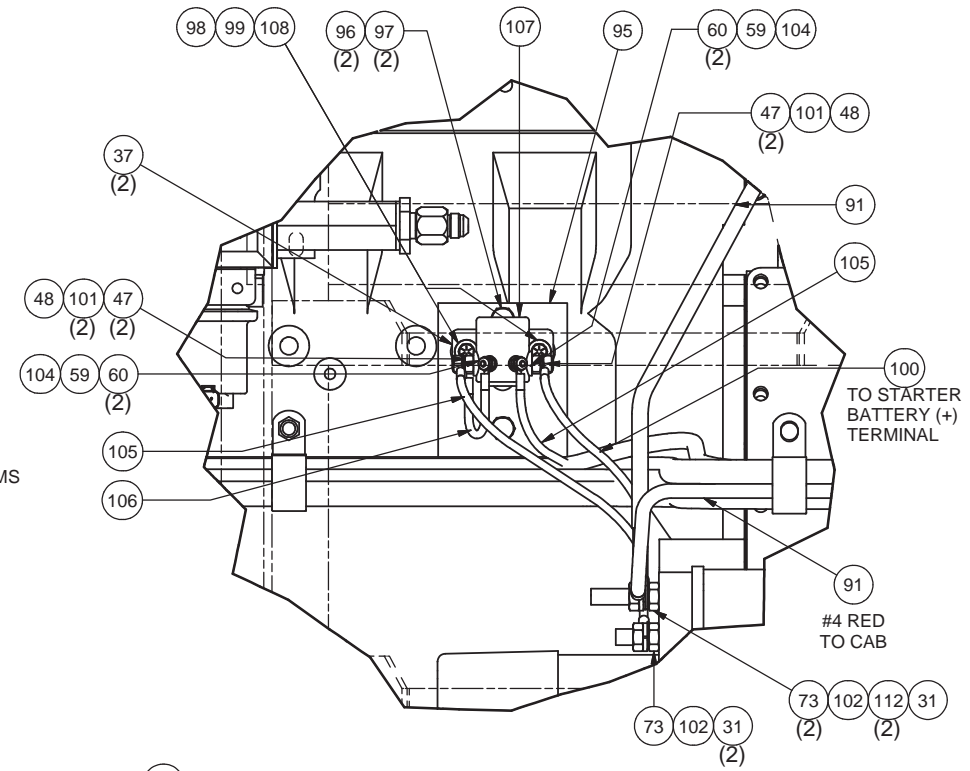

DETAIL 3H

NOTE:
RELOCATE STARTER TO L.H. SIDE OF ENGINE.