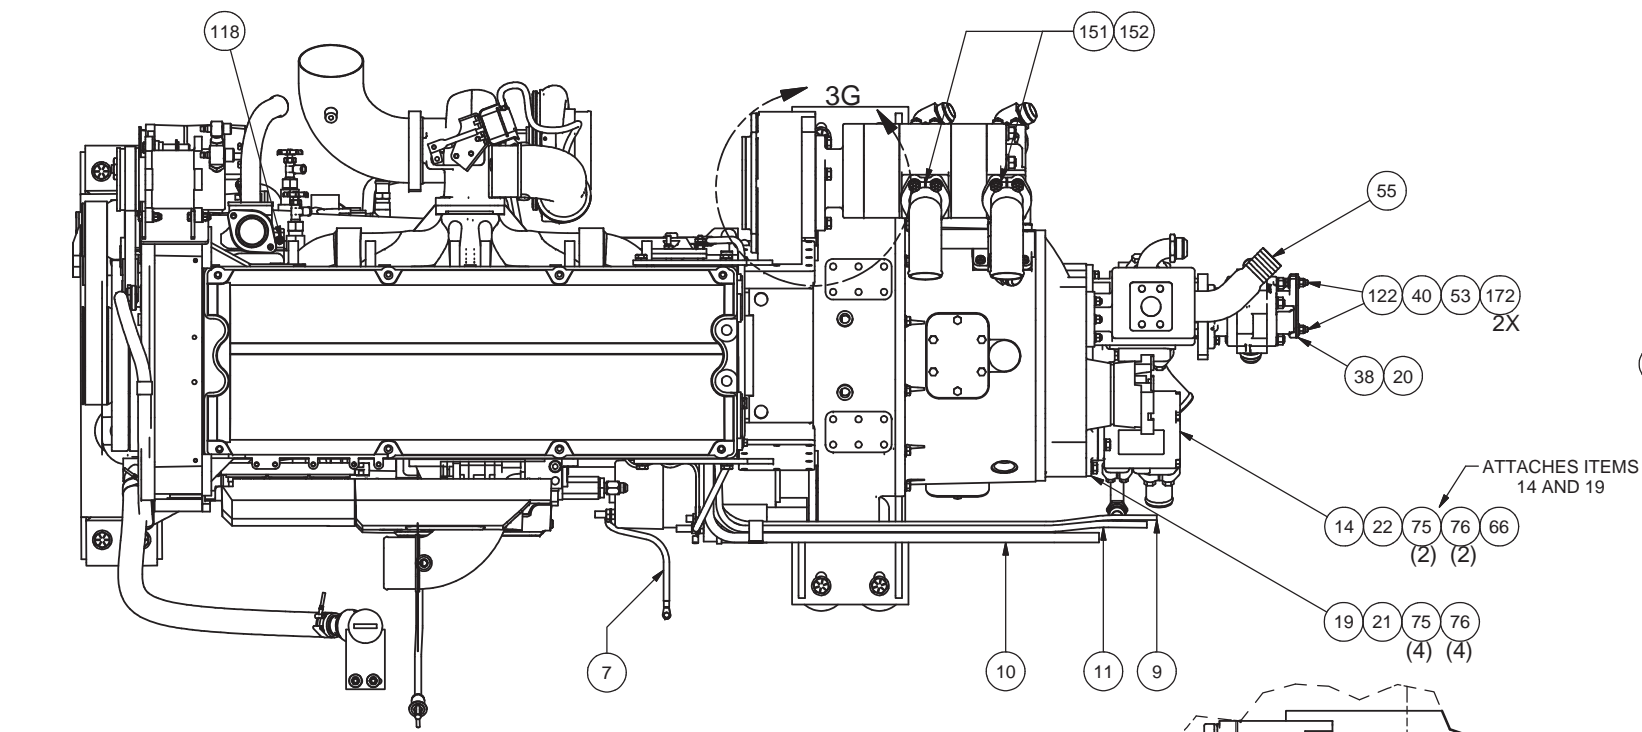

DETAIL 3H

NOTE:
RELOCATE STARTER TO L.H. SIDE OF ENGINE.