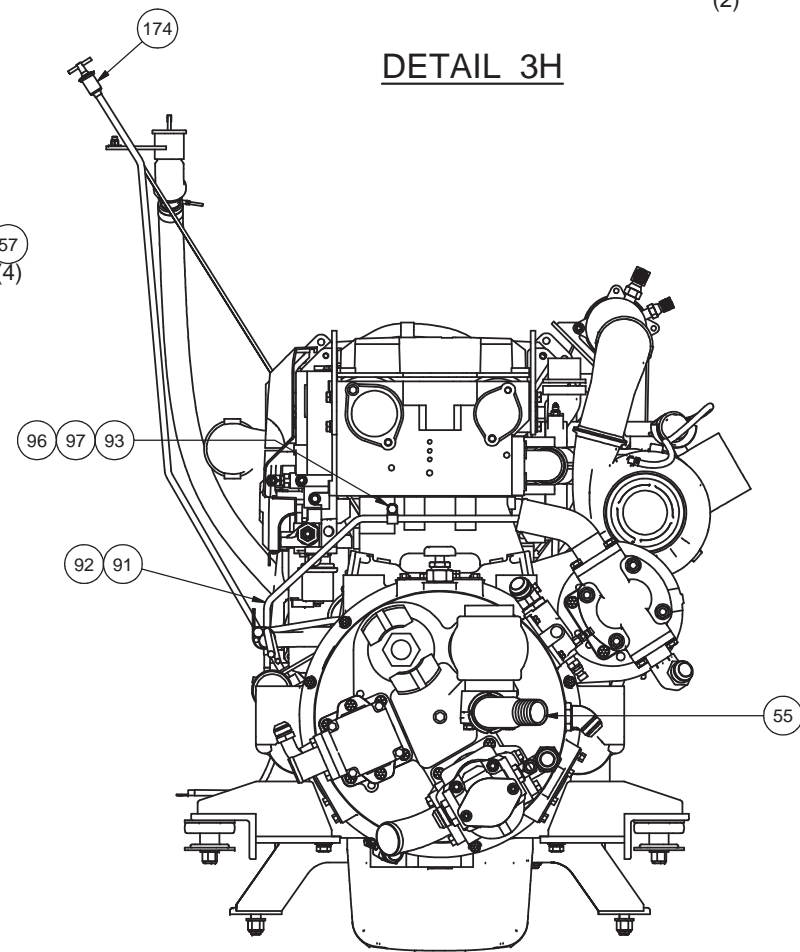

NOTE:
RELOCATE STARTER TO L.H. SIDE OF ENGINE.