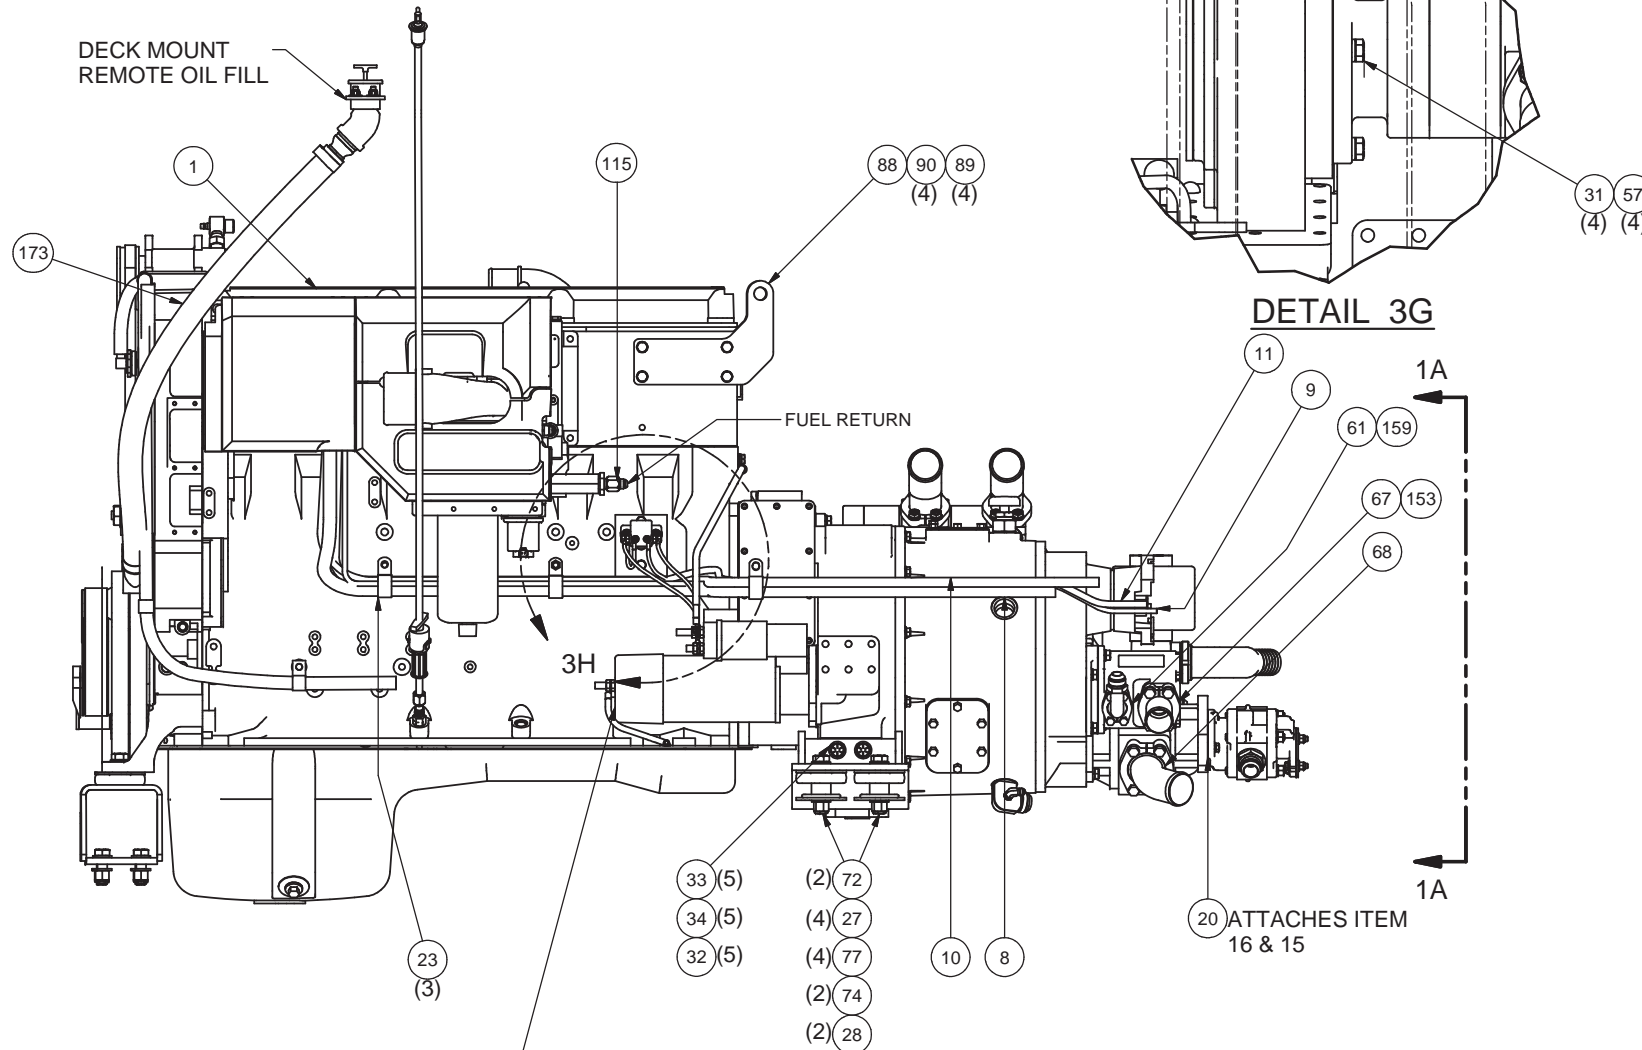

NOTE:
RELOCATE STARTER TO L.H. SIDE OF ENGINE.