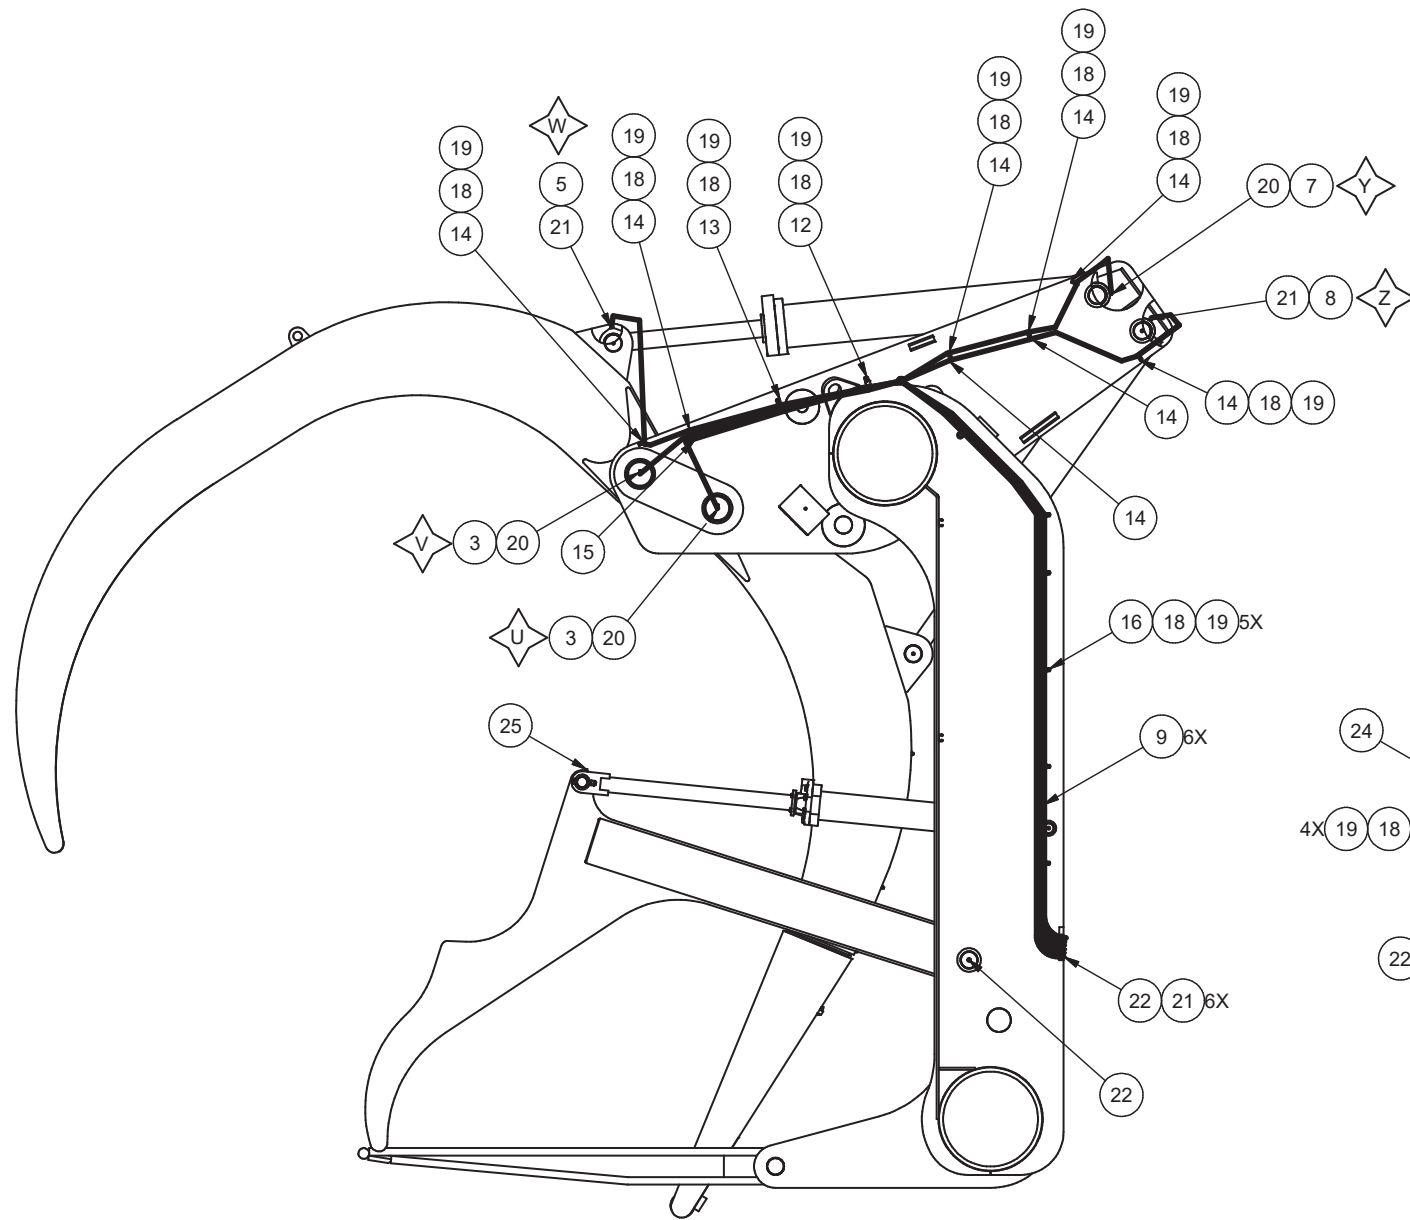

**Remote Lube System, Carriage**

**SECTION A-A**  
**2 PLACES**

**LWR AUX HOLD DOWN SHOWN**

**DETAIL B**  
**W/ NO OR LWR AUX HLDWN**

Item	Part No.	Qty	Description
	<b>587856</b>		<b>Remote Lube System Carr</b>
1	229554	2	. Hose Assembly
3	229556	4	. Hose Assembly
5	229557	2	. Hose Assembly
7	227477	2	. Hose Assembly
8	243759	2	. Hose Assembly
9	587966	12	. Hose Assembly
12	209703	4	. Clamp
13	209700	2	. Clip, Insulated
14	209579	24	. Clip, Insulated
15	209698	2	. Clamp
16	224816	10	. Clamp
18	225611	36	. Lockwasher
19	00102635	36	. Hex Nut
20	209405	8	. Fitting
21	209750	20	. Fitting
22	00191758	16	. Fitting, Lube
24	227722	2	. Hose Assembly
25	11079	2	. Fitting, Lube