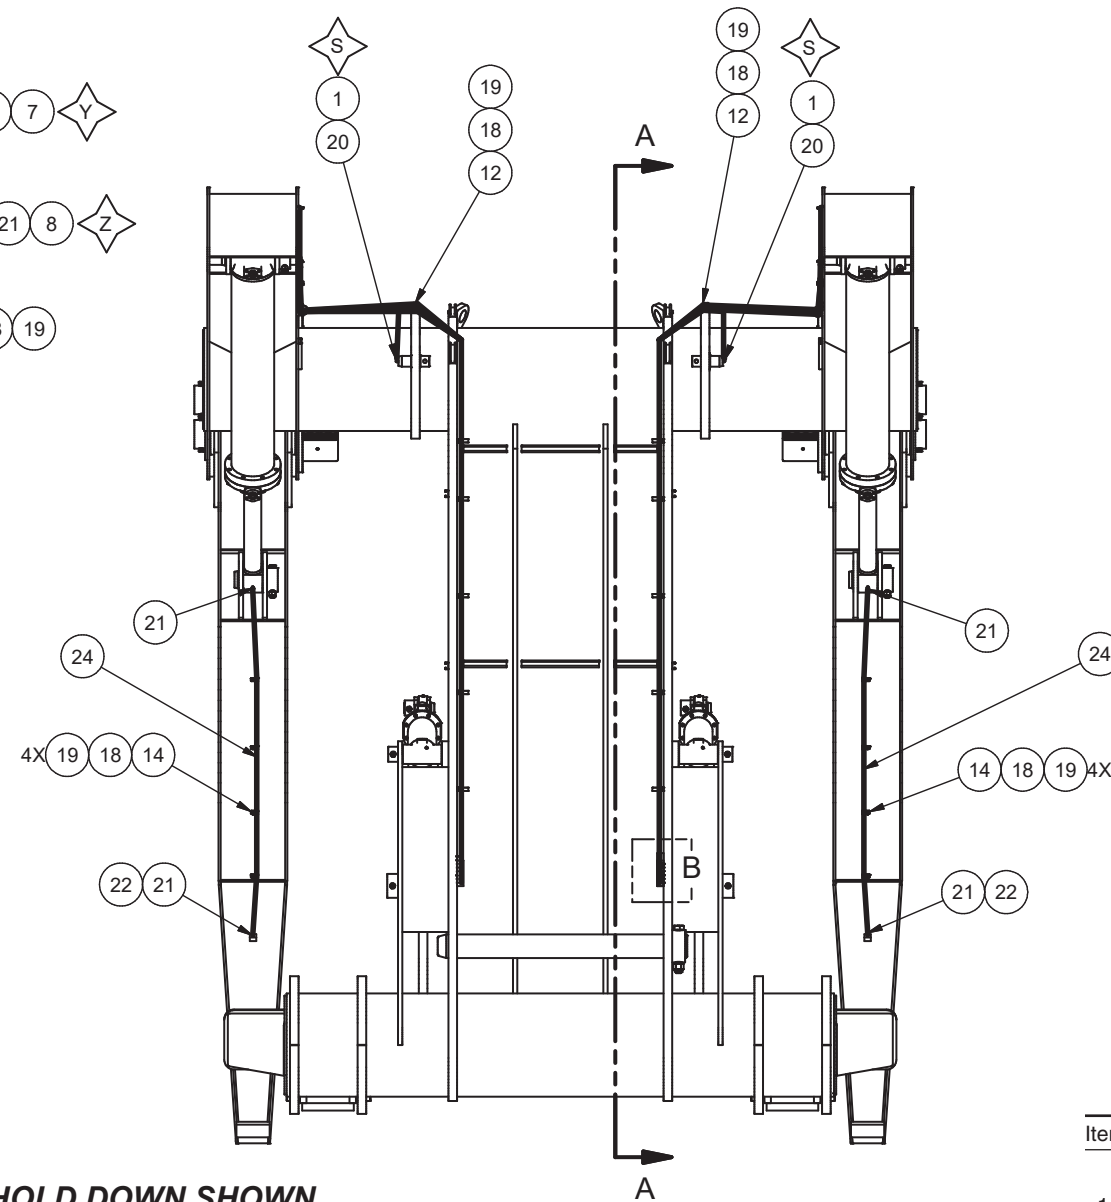

**Remote Lube System, Carriage**

**SECTION A-A**  
**2 PLACES**

**LWR AUX HOLD DOWN SHOWN**

**DETAIL B**  
**W/ NO OR LWR AUX HLDWN**

Item	Part No.	Qty	Description
	<b>587856</b>		<b>Remote Lube System Carr</b>
1	229554	2	. Hose Assembly
3	229556	4	. Hose Assembly
5	229557	2	. Hose Assembly
7	227477	2	. Hose Assembly
8	243759	2	. Hose Assembly
9	587966	12	. Hose Assembly
12	209703	4	. Clamp
13	209700	2	. Clip, Insulated
14	209579	24	. Clip, Insulated
15	209698	2	. Clamp
16	224816	10	. Clamp
18	225611	36	. Lockwasher
19	00102635	36	. Hex Nut
20	209405	8	. Fitting
21	209750	20	. Fitting
22	00191758	16	. Fitting, Lube
24	227722	2	. Hose Assembly
25	11079	2	. Fitting, Lube