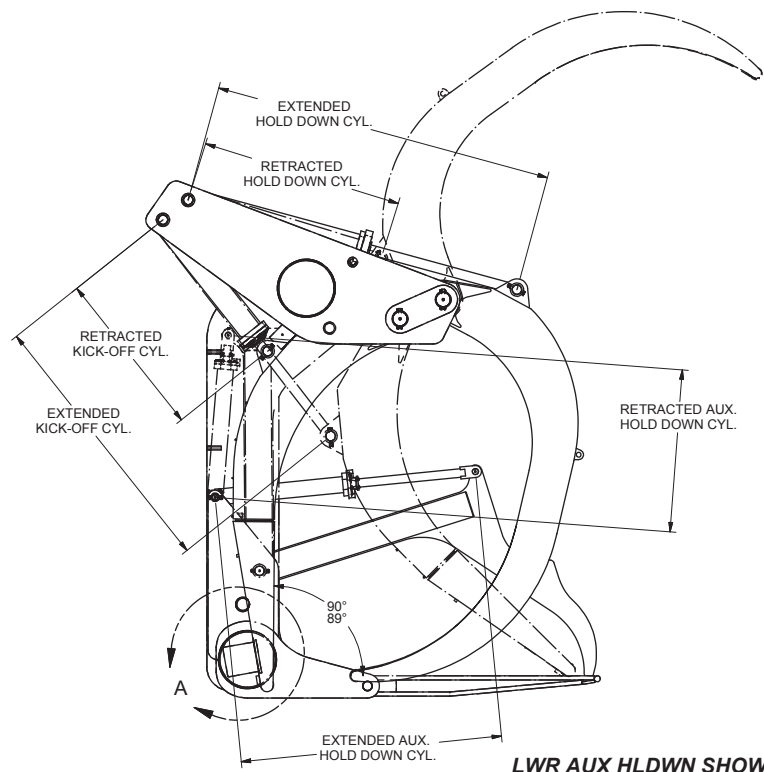

Carriage Assembly

Carriage Assembly

Item	Part No.	Qty	Description	Item	Part No.	Qty	Description
	587850		Carriage Assembly	15	225070	4	. Cotter Pin
1	587852	1	. Carriage Weldment	16	204503	2	. Bearing, Spherical
2	558171	2	. Kickoff Weldment	17	561517	1	. Pin
	558159	2	. . Bushing	20	235559	1	. Capscrew
3	*572699	2	. Cylinder Assembly	21	235457	1	. Nut, Esna
4	558362	4	. Pin	22	R13811191	8	. Locknut
5	558363	4	. Pin	24	560618	2	. Pin
6	573236	2	. Holddown Weldment	25	558325	2	. Pin
	558159	2	. . Bushing	26	558326	2	. Pin
7	558364	4	. Pin Weldment	27	560611	2	. Arm Weldment, Aux
8	*572698	2	. Cylinder Assembly		558336	2	. . Bushing
9	578326	1	. Tine Weldment,LH		517115	1	. . Bushing
10	558366	2	. Pin	28	*558313	2	. Cylinder Assembly, Aux Hd
11	Y17C-16112	8	. Capscrew	29	R13811196	6	. Locknut
12	R13803587	8	. Locknut	30	R13811160	2	. Capscrew
13	558914	4	. Keeper	31	230681W	4	. Capscrew
14	R13811039	8	. Capscrew	32	578326	1	. Tine Weldment,LH

* See Separate Coverage

DETAIL A

LWR AUX HLDWN SHOWN

**SECTION B-B
2 PLCS**

LWR AUX HLDWN SHOWN

UPR AUX HLDWN SHOWN