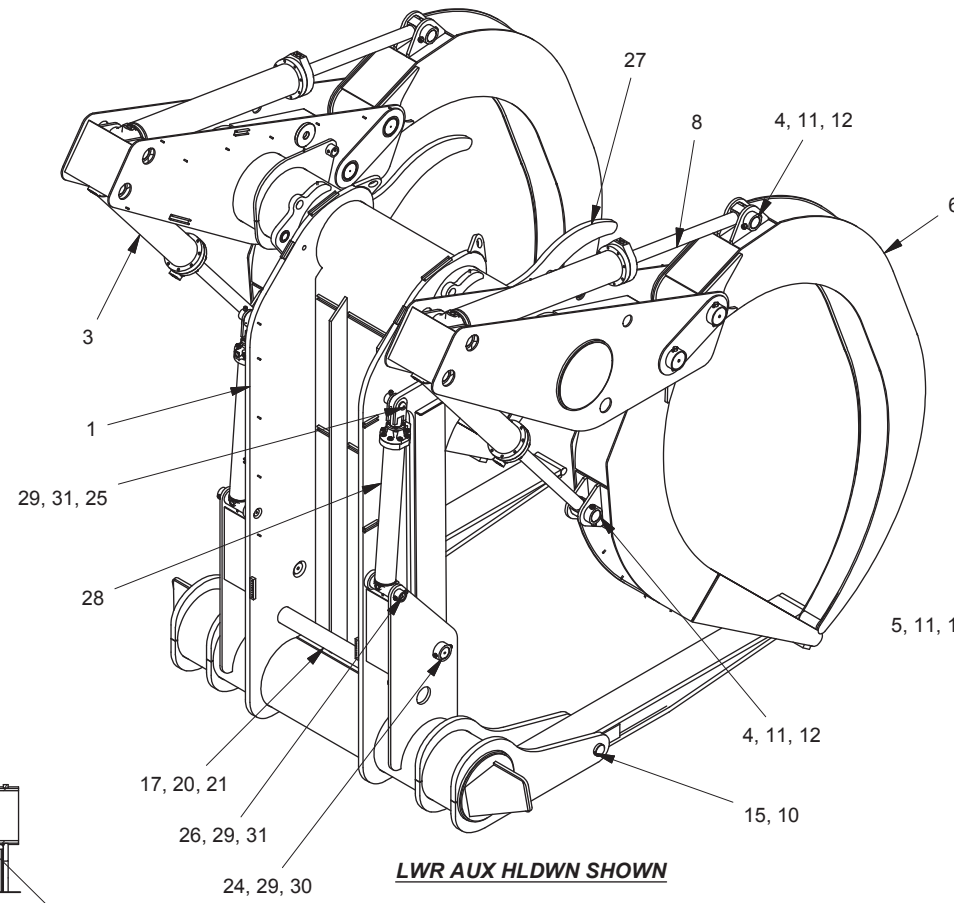

Carriage Assembly

Carriage Assembly

Item	Part No.	Qty	Description	Item	Part No.	Qty	Description
	587850		Carriage Assembly	15	225070	4	. Cotter Pin
1	587852	1	. Carriage Weldment	16	204503	2	. Bearing, Spherical
2	558171	2	. Kickoff Weldment	17	561517	1	. Pin
	558159	2	. . Bushing	20	235559	1	. Capscrew
3	*572699	2	. Cylinder Assembly	21	235457	1	. Nut, Esna
4	558362	4	. Pin	22	R13811191	8	. Locknut
5	558363	4	. Pin	24	560618	2	. Pin
6	573236	2	. Holddown Weldment	25	558325	2	. Pin
	558159	2	. . Bushing	26	558326	2	. Pin
7	558364	4	. Pin Weldment	27	560611	2	. Arm Weldment, Aux
8	*572698	2	. Cylinder Assembly		558336	2	. . Bushing
9	578326	1	. Tine Weldment,LH		517115	1	. . Bushing
10	558366	2	. Pin	28	*558313	2	. Cylinder Assembly, Aux Hd
11	Y17C-16112	8	. Capscrew	29	R13811196	6	. Locknut
12	R13803587	8	. Locknut	30	R13811160	2	. Capscrew
13	558914	4	. Keeper	31	230681W	4	. Capscrew
14	R13811039	8	. Capscrew	32	578326	1	. Tine Weldment,LH

* See Separate Coverage

DETAIL A

LWR AUX HLDWN SHOWN

**SECTION B-B
2 PLCS**

LWR AUX HLDWN SHOWN

UPR AUX HLDWN SHOWN