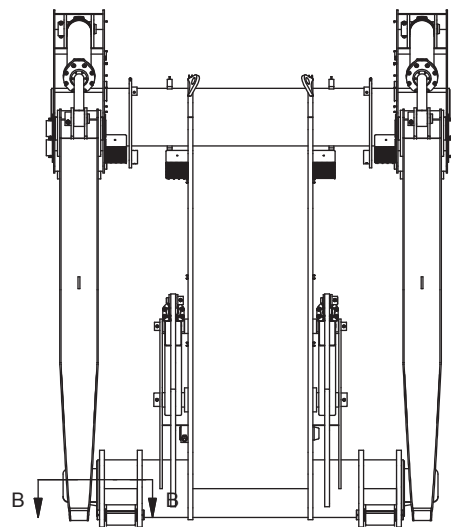

Carriage Assembly

Carriage Assembly

Item	Part No.	Qty	Description	Item	Part No.	Qty	Description
	587850		Carriage Assembly	15	225070	4	. Cotter Pin
1	587852	1	. Carriage Weldment	16	204503	2	. Bearing, Spherical
2	558171	2	. Kickoff Weldment	17	561517	1	. Pin
	558159	2	. . Bushing	20	235559	1	. Capscrew
3	*572699	2	. Cylinder Assembly	21	235457	1	. Nut, Esna
4	558362	4	. Pin	22	R13811191	8	. Locknut
5	558363	4	. Pin	24	560618	2	. Pin
6	573236	2	. Holddown Weldment	25	558325	2	. Pin
	558159	2	. . Bushing	26	558326	2	. Pin
7	558364	4	. Pin Weldment	27	560611	2	. Arm Weldment, Aux
8	*572698	2	. Cylinder Assembly		558336	2	. . Bushing
9	578326	1	. Tine Weldment,LH		517115	1	. . Bushing
10	558366	2	. Pin	28	*558313	2	. Cylinder Assembly, Aux Hd
11	Y17C-16112	8	. Capscrew	29	R13811196	6	. Locknut
12	R13803587	8	. Locknut	30	R13811160	2	. Capscrew
13	558914	4	. Keeper	31	230681W	4	. Capscrew
14	R13811039	8	. Capscrew	32	578326	1	. Tine Weldment,LH

* See Separate Coverage

DETAIL A

LWR AUX HLDWN SHOWN

**SECTION B-B
2 PLCS**

LWR AUX HLDWN SHOWN

UPR AUX HLDWN SHOWN