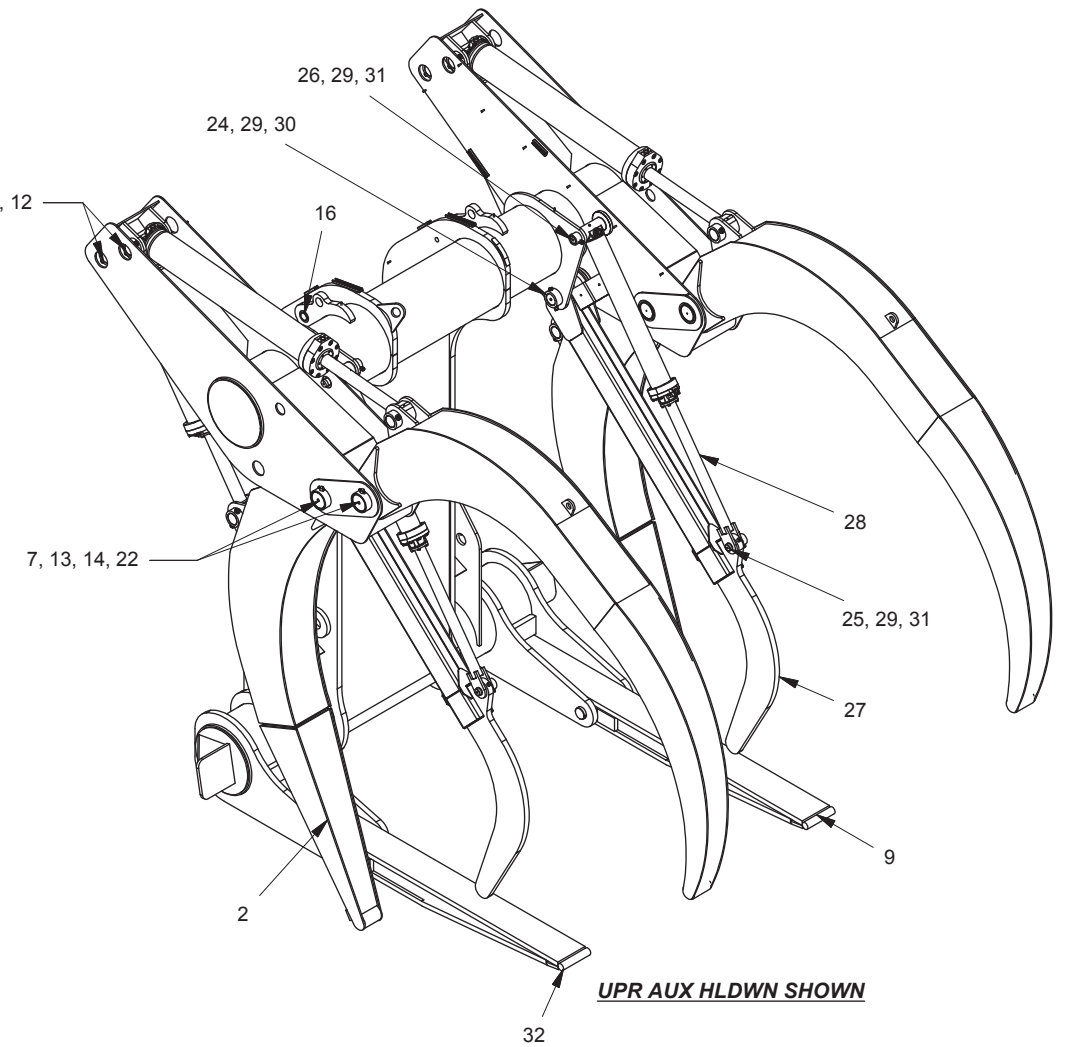

Carriage Assembly

Carriage Assembly

Item	Part No.	Qty	Description	Item	Part No.	Qty	Description
	587850		Carriage Assembly	15	225070	4	. Cotter Pin
1	587852	1	. Carriage Weldment	16	204503	2	. Bearing, Spherical
2	558171	2	. Kickoff Weldment	17	561517	1	. Pin
	558159	2	. . Bushing	20	235559	1	. Capscrew
3	*572699	2	. Cylinder Assembly	21	235457	1	. Nut, Esna
4	558362	4	. Pin	22	R13811191	8	. Locknut
5	558363	4	. Pin	24	560618	2	. Pin
6	573236	2	. Holddown Weldment	25	558325	2	. Pin
	558159	2	. . Bushing	26	558326	2	. Pin
7	558364	4	. Pin Weldment	27	560611	2	. Arm Weldment, Aux
8	*572698	2	. Cylinder Assembly		558336	2	. . Bushing
9	578326	1	. Tine Weldment,LH		517115	1	. . Bushing
10	558366	2	. Pin	28	*558313	2	. Cylinder Assembly, Aux Hd
11	Y17C-16112	8	. Capscrew	29	R13811196	6	. Locknut
12	R13803587	8	. Locknut	30	R13811160	2	. Capscrew
13	558914	4	. Keeper	31	230681W	4	. Capscrew
14	R13811039	8	. Capscrew	32	578326	1	. Tine Weldment,LH

* See Separate Coverage

DETAIL A

LWR AUX HLDWN SHOWN

**SECTION B-B
2 PLCS**

LWR AUX HLDWN SHOWN

UPR AUX HLDWN SHOWN