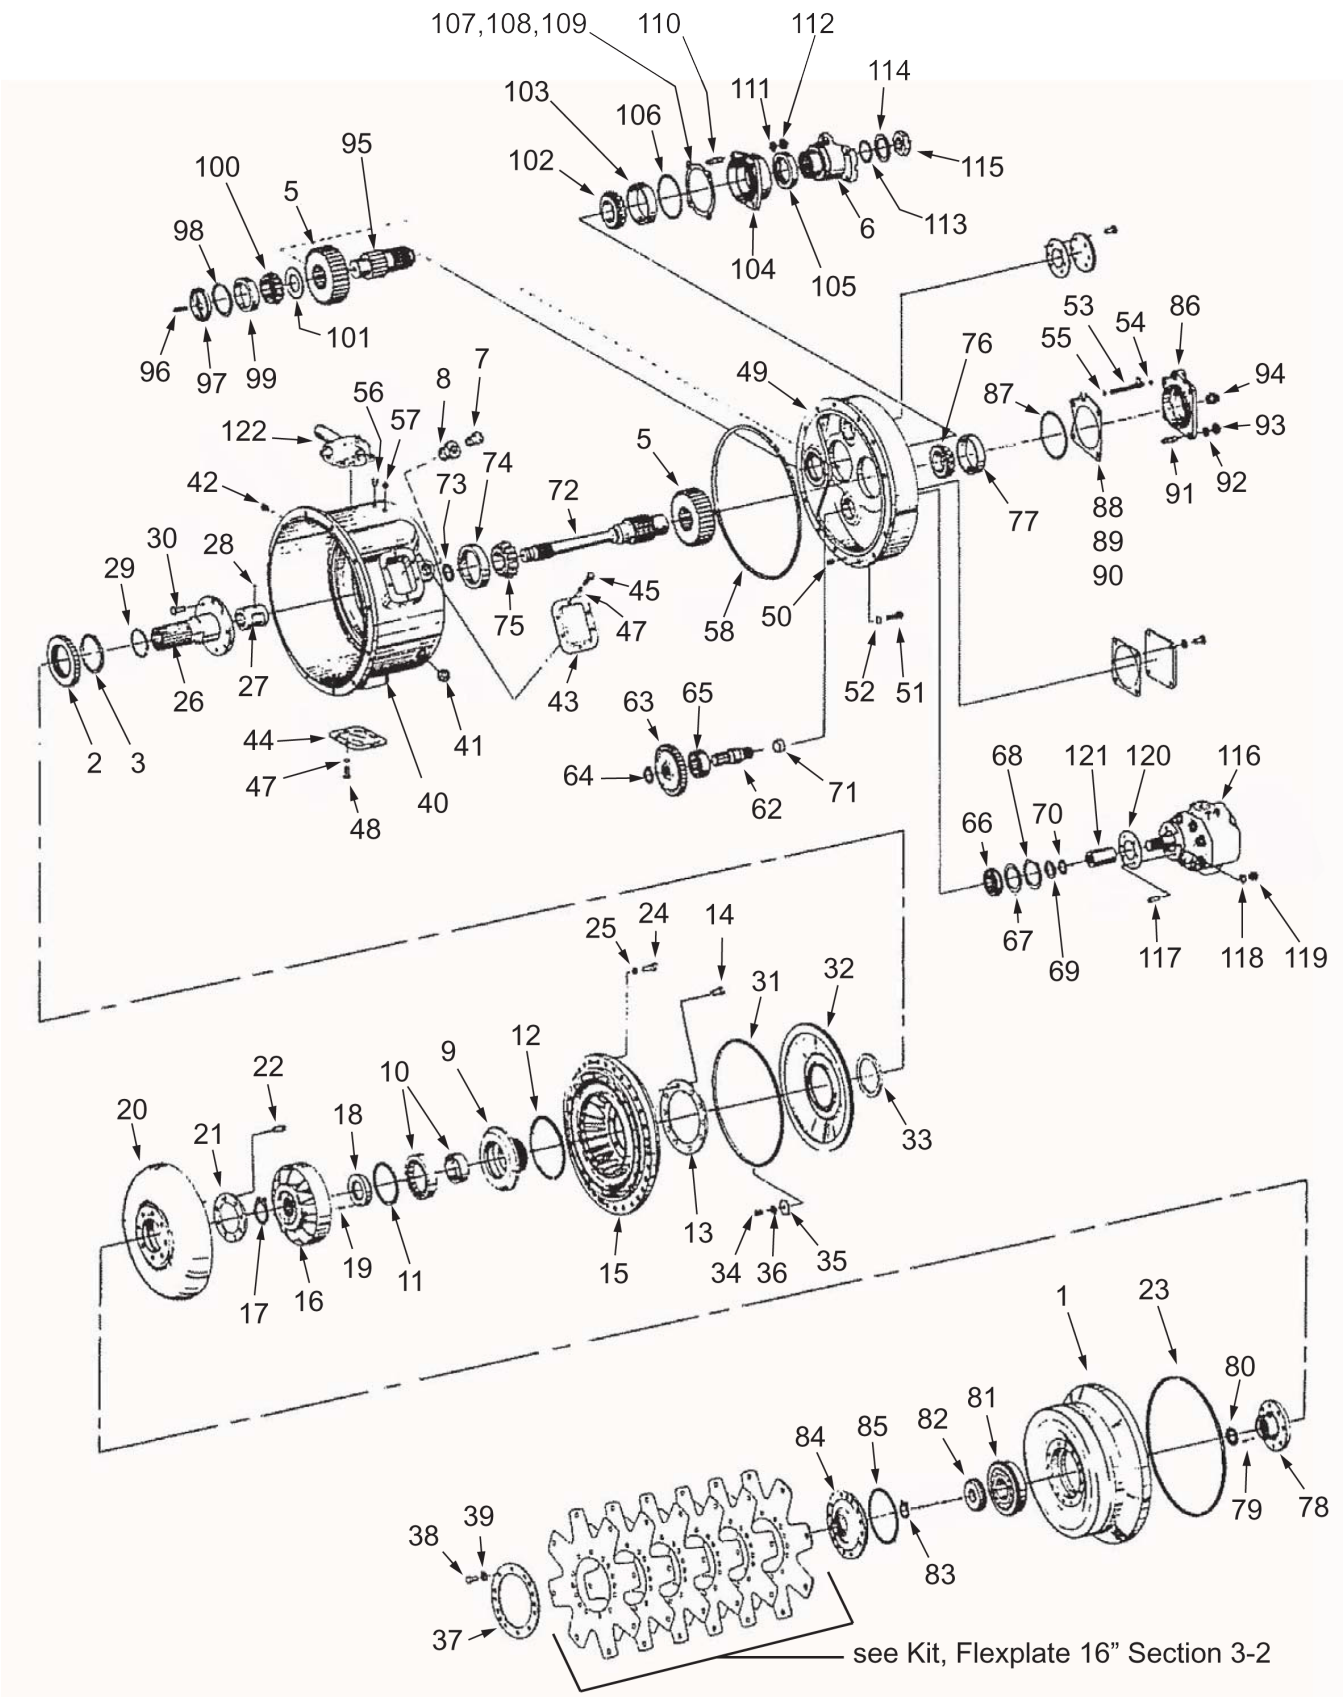

Converter

Valve, Regulating

Item	Part No.	Qty	Description	Item	Part No.	Qty	Description
	247461		Valve, Regulating				
1	212546	1	. Stop, Piston	9	212548	1	. Pin, Roll
2	*a 257364	1	. O-Ring	10	216672	1	. Plug, Pipe
3	212547	1	. Spring	11	212551	1	. Piston, Valve
4	212548	1	. Pin, Roll	12	*a 257364	1	. O-Ring
5	223089	4	. Capscrew	13	212546	1	. Stop, Piston
6	200603	4	. Washer, Lock	14	*a 212552	1	. Gasket
7	209512	1	. Fitting	15	212553	1	. Spring
8	233089	1	. Valve Body				

Sleeve, Pump

Item	Part No.	Qty	Description	Item	Part No.	Qty	Description
	228684		Sleeve, Pump Assembly				
1	213311	1	. Sleeve, Pump				
2	212395	1	. Ring, Snap				