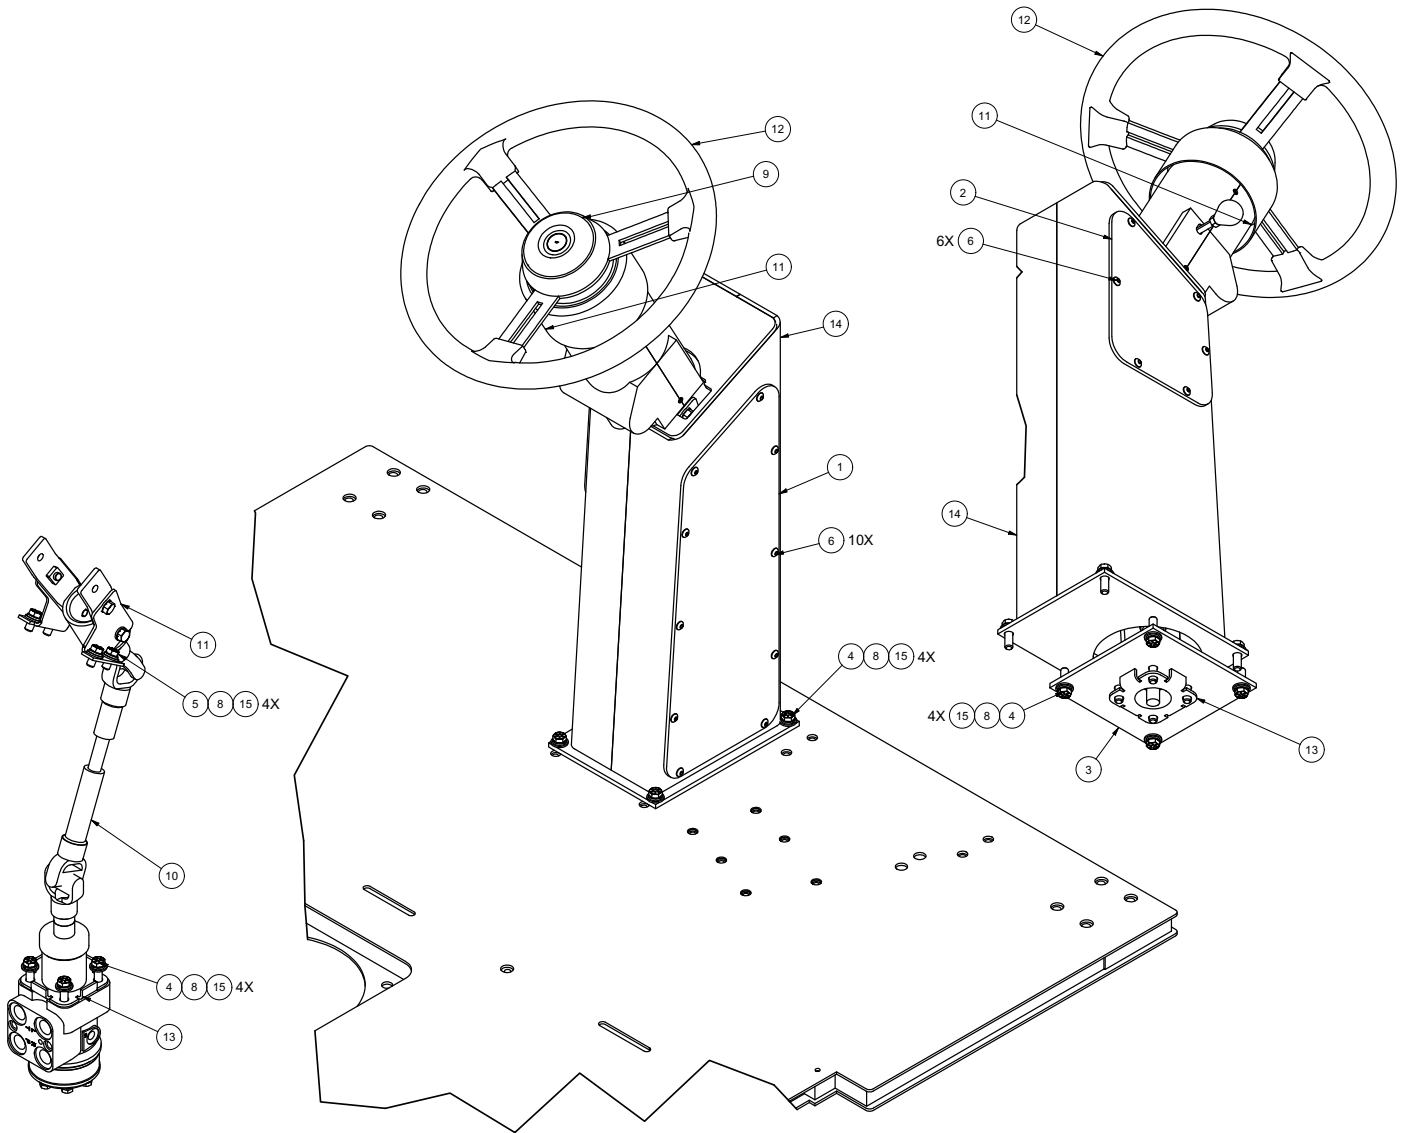

Rear Steering Column Assembly

Item	Part No.	Qty	Description	Item	Part No.	Qty	Description
	587754		Rear Steering Column Assembly	10	182-0247	1	. Driveline Assembly, Steering
1	026-6967	1	. Plate, LH Cover	11	* 258809	1	. Steering Column
2	026-6968	1	. Plate, RH Cover	12	244506	1	. Steering Wheel
3	026-6973	1	. Plate, Adapter	13	195-0142	1	. Column, Steering
4	221499W	12	. Capscrew	14	305-0032	1	. Pedestal, Steering
5	162572W	4	. Capscrew	15	221767W	16	. Washer
6	Y26G-0410	16	. Capscrew				
8	R13812514	16	. Lockwasher				
9	234651	1	. Button, Horn				