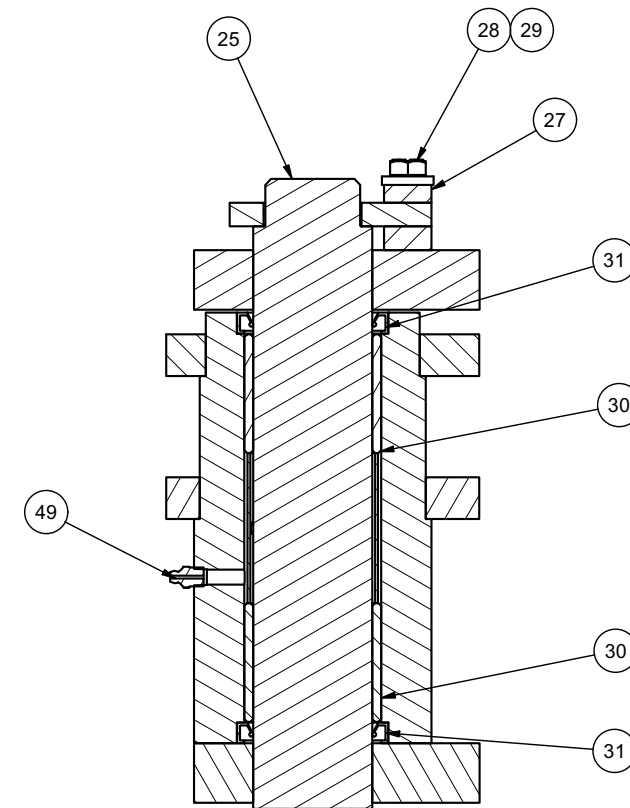

Steering Layout

Steering Layout

Item	Part No.	Qty	Description	Item	Part No.	Qty	Description
	587753		Steering Layout				
1	154-0268	1	. Steering Arm, Axle Line 1, LH	31	035-0552	4	. Seal
2	154-0269	1	. Steering Arm, Axle Line 1, RH	32	236-0120	2	. Idler Anchor
3	154-0270	1	. Steering Arm, Axle Line 2, LH	34	180189W	32	. Capscrew
4	154-0271	1	. Steering Arm, Axle Line 2, RH	35	221777W	32	. Washer
5	154-0272	1	. Steering Arm, Axle Line 3, LH	36	107-0556	2	. Rod, Steering
6	154-0273	1	. Steering Arm, Axle Line 3, RH	37	107-0554	2	. Rod, Steering
7	154-0274	1	. Steering Arm, Axle Line 6, LH	38	282-0045	1	. Idler, Front
8	154-0275	1	. Steering Arm, Axle Line 6, RH	39	282-0046	1	. Idler, Rear
9	154-0276	1	. Steering Arm, Axle Line 7, LH	40	107-0552	2	. Rod, Steering
10	154-0277	1	. Steering Arm, Axle Line 7, RH	41	019-1264	36	. Pin
11	154-0278	1	. Steering Arm, Axle Line 8, LH	42	035-0551	72	. Seal, Spherical Bushing
12	154-0279	1	. Steering Arm, Axle Line 8, RH	44	* 135-0373	14	. Bearing Assembly, LH Rod End
13	588641	1	. Shim, 16 Ga	45	* 575635	14	. Bearing Assembly, RH Rod End
14	588640	1	. Shim, 10 Ga	46	Y17C-1028	54	. Capscrew
18	Y17C-1032	96	. Capscrew	47	234271	150	. Washer
20	107-0551	4	. Rod, Steering	48	575191	36	. Key
21	107-0555	2	. Rod, Steering	49	00191758	30	. Fitting, Lube
22	107-0553	2	. Rod, Steering	50	209917	12	. Fitting
23	070-0571	28	. Clamp, Steering Rod	51	209512	36	. Fitting
24	* 578619	4	. Cylinder Assembly, Steering				
25	019-1270	2	. Pin				
27	247-0163	2	. Bar, Keeper				
28	221563W	4	. Capscrew				
29	221771W	4	. Washer				
30	071-0662	4	. Bushing				

* See Separate Coverage

DETAIL A

DETAIL B

NOTES:
1) USE SHIMS ITEM 13 & 14 AS REQUIRED WHEN
INSTALLING ITEM 32

 TORQUE ITEM 41 TO 500 FT-LBS

SECTION D-D

SECTION C-C
2 PLACES