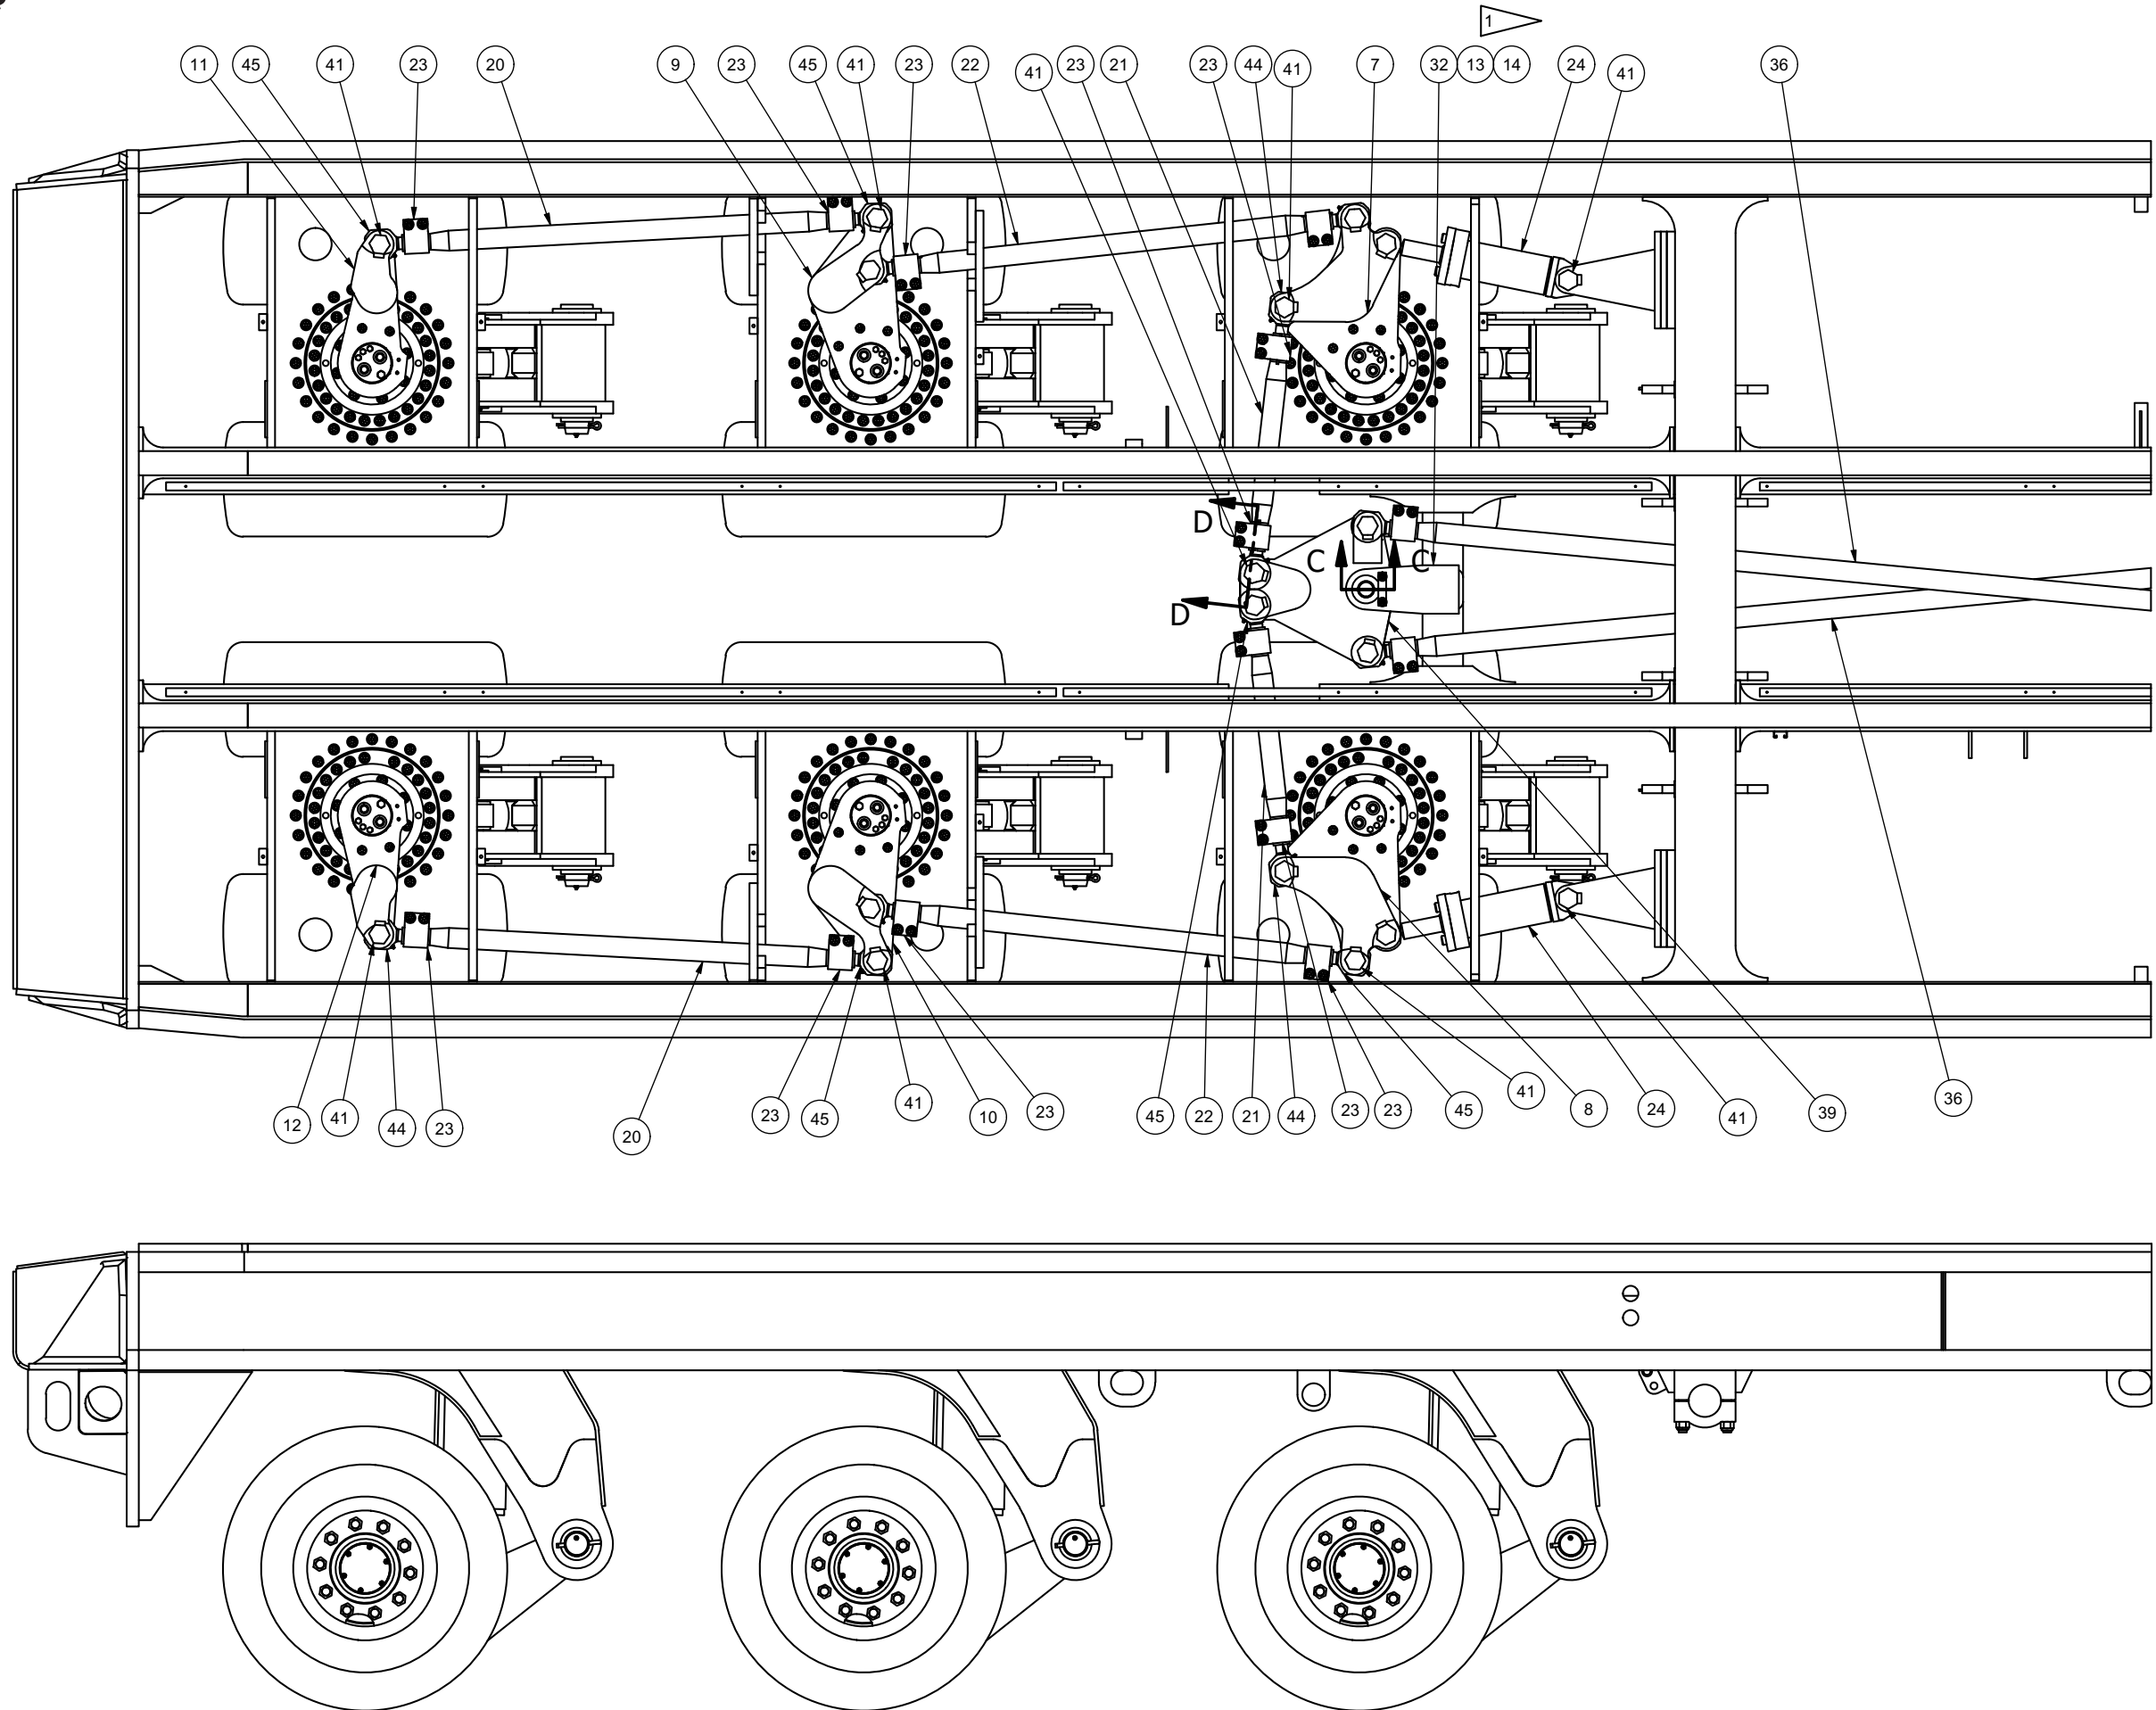

Steering Layout

Steering Layout

Item	Part No.	Qty	Description	Item	Part No.	Qty	Description
	587753		Steering Layout				
1	154-0268	1	. Steering Arm, Axle Line 1, LH	31	035-0552	4	. Seal
2	154-0269	1	. Steering Arm, Axle Line 1, RH	32	236-0120	2	. Idler Anchor
3	154-0270	1	. Steering Arm, Axle Line 2, LH	34	180189W	32	. Capscrew
4	154-0271	1	. Steering Arm, Axle Line 2, RH	35	221777W	32	. Washer
5	154-0272	1	. Steering Arm, Axle Line 3, LH	36	107-0556	2	. Rod, Steering
6	154-0273	1	. Steering Arm, Axle Line 3, RH	37	107-0554	2	. Rod, Steering
7	154-0274	1	. Steering Arm, Axle Line 6, LH	38	282-0045	1	. Idler, Front
8	154-0275	1	. Steering Arm, Axle Line 6, RH	39	282-0046	1	. Idler, Rear
9	154-0276	1	. Steering Arm, Axle Line 7, LH	40	107-0552	2	. Rod, Steering
10	154-0277	1	. Steering Arm, Axle Line 7, RH	41	019-1264	36	. Pin
11	154-0278	1	. Steering Arm, Axle Line 8, LH	42	035-0551	72	. Seal, Spherical Bushing
12	154-0279	1	. Steering Arm, Axle Line 8, RH	44	* 135-0373	14	. Bearing Assembly, LH Rod End
13	588641	1	. Shim, 16 Ga	45	* 575635	14	. Bearing Assembly, RH Rod End
14	588640	1	. Shim, 10 Ga	46	Y17C-1028	54	. Capscrew
18	Y17C-1032	96	. Capscrew	47	234271	150	. Washer
20	107-0551	4	. Rod, Steering	48	575191	36	. Key
21	107-0555	2	. Rod, Steering	49	00191758	30	. Fitting, Lube
22	107-0553	2	. Rod, Steering	50	209917	12	. Fitting
23	070-0571	28	. Clamp, Steering Rod	51	209512	36	. Fitting
24	* 578619	4	. Cylinder Assembly, Steering				
25	019-1270	2	. Pin				
27	247-0163	2	. Bar, Keeper				
28	221563W	4	. Capscrew				
29	221771W	4	. Washer				
30	071-0662	4	. Bushing				

* See Separate Coverage

DETAIL A

DETAIL B

NOTES:
1) USE SHIMS ITEM 13 & 14 AS REQUIRED WHEN
INSTALLING ITEM 32

 TORQUE ITEM 41 TO 500 FT-LBS

SECTION D-D

SECTION C-C
2 PLACES