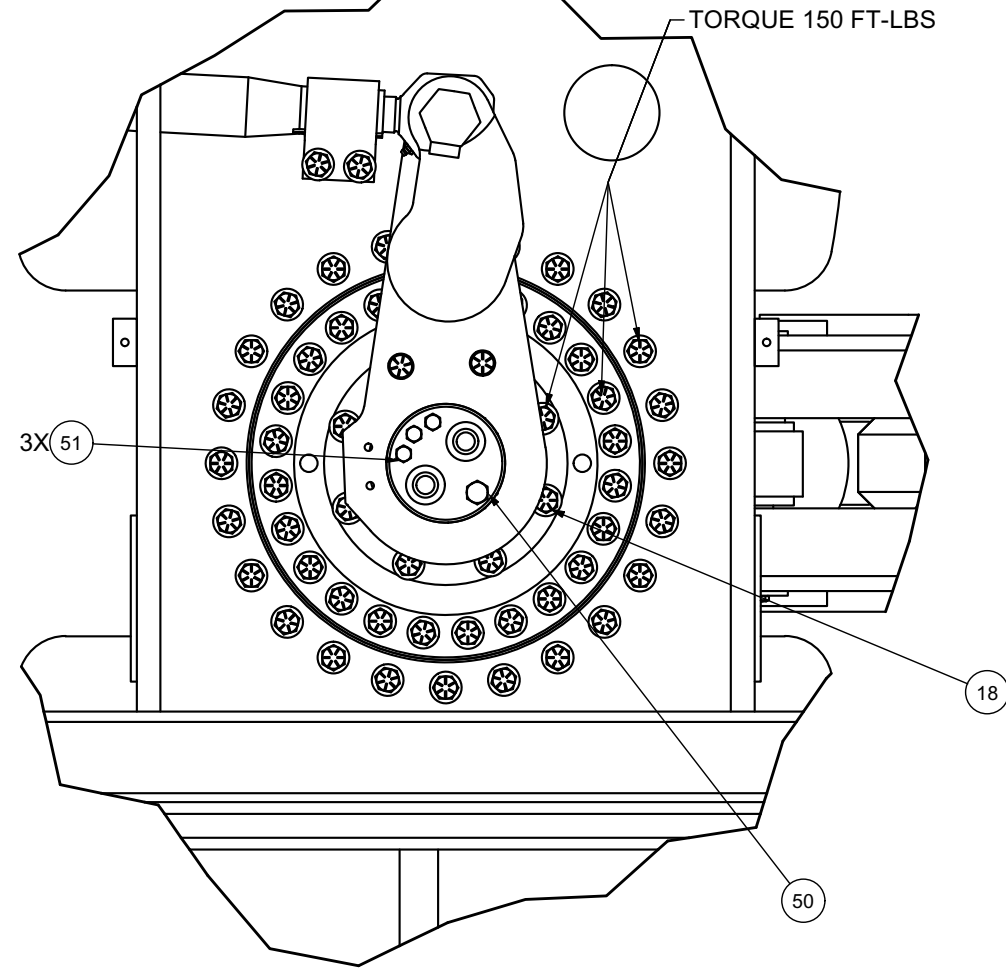

Steering Layout

Steering Layout

Item	Part No.	Qty	Description	Item	Part No.	Qty	Description
	587753		Steering Layout				
1	154-0268	1	. Steering Arm, Axle Line 1, LH	31	035-0552	4	. Seal
2	154-0269	1	. Steering Arm, Axle Line 1, RH	32	236-0120	2	. Idler Anchor
3	154-0270	1	. Steering Arm, Axle Line 2, LH	34	180189W	32	. Capscrew
4	154-0271	1	. Steering Arm, Axle Line 2, RH	35	221777W	32	. Washer
5	154-0272	1	. Steering Arm, Axle Line 3, LH	36	107-0556	2	. Rod, Steering
6	154-0273	1	. Steering Arm, Axle Line 3, RH	37	107-0554	2	. Rod, Steering
7	154-0274	1	. Steering Arm, Axle Line 6, LH	38	282-0045	1	. Idler, Front
8	154-0275	1	. Steering Arm, Axle Line 6, RH	39	282-0046	1	. Idler, Rear
9	154-0276	1	. Steering Arm, Axle Line 7, LH	40	107-0552	2	. Rod, Steering
10	154-0277	1	. Steering Arm, Axle Line 7, RH	41	019-1264	36	. Pin
11	154-0278	1	. Steering Arm, Axle Line 8, LH	42	035-0551	72	. Seal, Spherical Bushing
12	154-0279	1	. Steering Arm, Axle Line 8, RH	44	* 135-0373	14	. Bearing Assembly, LH Rod End
13	588641	1	. Shim, 16 Ga	45	* 575635	14	. Bearing Assembly, RH Rod End
14	588640	1	. Shim, 10 Ga	46	Y17C-1028	54	. Capscrew
18	Y17C-1032	96	. Capscrew	47	234271	150	. Washer
20	107-0551	4	. Rod, Steering	48	575191	36	. Key
21	107-0555	2	. Rod, Steering	49	00191758	30	. Fitting, Lube
22	107-0553	2	. Rod, Steering	50	209917	12	. Fitting
23	070-0571	28	. Clamp, Steering Rod	51	209512	36	. Fitting
24	* 578619	4	. Cylinder Assembly, Steering				
25	019-1270	2	. Pin				
27	247-0163	2	. Bar, Keeper				
28	221563W	4	. Capscrew				
29	221771W	4	. Washer				
30	071-0662	4	. Bushing				

* See Separate Coverage

DETAIL A

DETAIL B

NOTES:
1) USE SHIMS ITEM 13 & 14 AS REQUIRED WHEN
INSTALLING ITEM 32

 TORQUE ITEM 41 TO 500 FT-LBS

SECTION D-D

SECTION C-C
2 PLACES