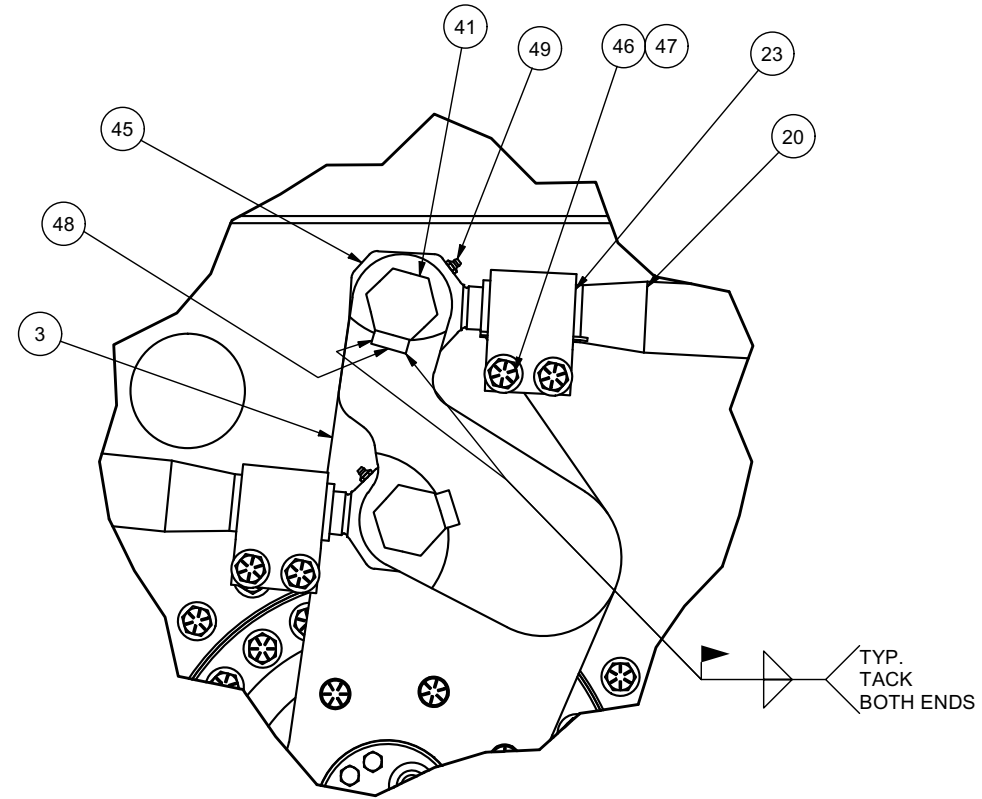

Steering Layout

Steering Layout

Item	Part No.	Qty	Description	Item	Part No.	Qty	Description
	587753		Steering Layout				
1	154-0268	1	. Steering Arm, Axle Line 1, LH	31	035-0552	4	. Seal
2	154-0269	1	. Steering Arm, Axle Line 1, RH	32	236-0120	2	. Idler Anchor
3	154-0270	1	. Steering Arm, Axle Line 2, LH	34	180189W	32	. Capscrew
4	154-0271	1	. Steering Arm, Axle Line 2, RH	35	221777W	32	. Washer
5	154-0272	1	. Steering Arm, Axle Line 3, LH	36	107-0556	2	. Rod, Steering
6	154-0273	1	. Steering Arm, Axle Line 3, RH	37	107-0554	2	. Rod, Steering
7	154-0274	1	. Steering Arm, Axle Line 6, LH	38	282-0045	1	. Idler, Front
8	154-0275	1	. Steering Arm, Axle Line 6, RH	39	282-0046	1	. Idler, Rear
9	154-0276	1	. Steering Arm, Axle Line 7, LH	40	107-0552	2	. Rod, Steering
10	154-0277	1	. Steering Arm, Axle Line 7, RH	41	019-1264	36	. Pin
11	154-0278	1	. Steering Arm, Axle Line 8, LH	42	035-0551	72	. Seal, Spherical Bushing
12	154-0279	1	. Steering Arm, Axle Line 8, RH	44	* 135-0373	14	. Bearing Assembly, LH Rod End
13	588641	1	. Shim, 16 Ga	45	* 575635	14	. Bearing Assembly, RH Rod End
14	588640	1	. Shim, 10 Ga	46	Y17C-1028	54	. Capscrew
18	Y17C-1032	96	. Capscrew	47	234271	150	. Washer
20	107-0551	4	. Rod, Steering	48	575191	36	. Key
21	107-0555	2	. Rod, Steering	49	00191758	30	. Fitting, Lube
22	107-0553	2	. Rod, Steering	50	209917	12	. Fitting
23	070-0571	28	. Clamp, Steering Rod	51	209512	36	. Fitting
24	* 578619	4	. Cylinder Assembly, Steering				
25	019-1270	2	. Pin				
27	247-0163	2	. Bar, Keeper				
28	221563W	4	. Capscrew				
29	221771W	4	. Washer				
30	071-0662	4	. Bushing				

* See Separate Coverage

DETAIL A

DETAIL B

NOTES:
1) USE SHIMS ITEM 13 & 14 AS REQUIRED WHEN
INSTALLING ITEM 32

 TORQUE ITEM 41 TO 500 FT-LBS

SECTION D-D

SECTION C-C
2 PLACES