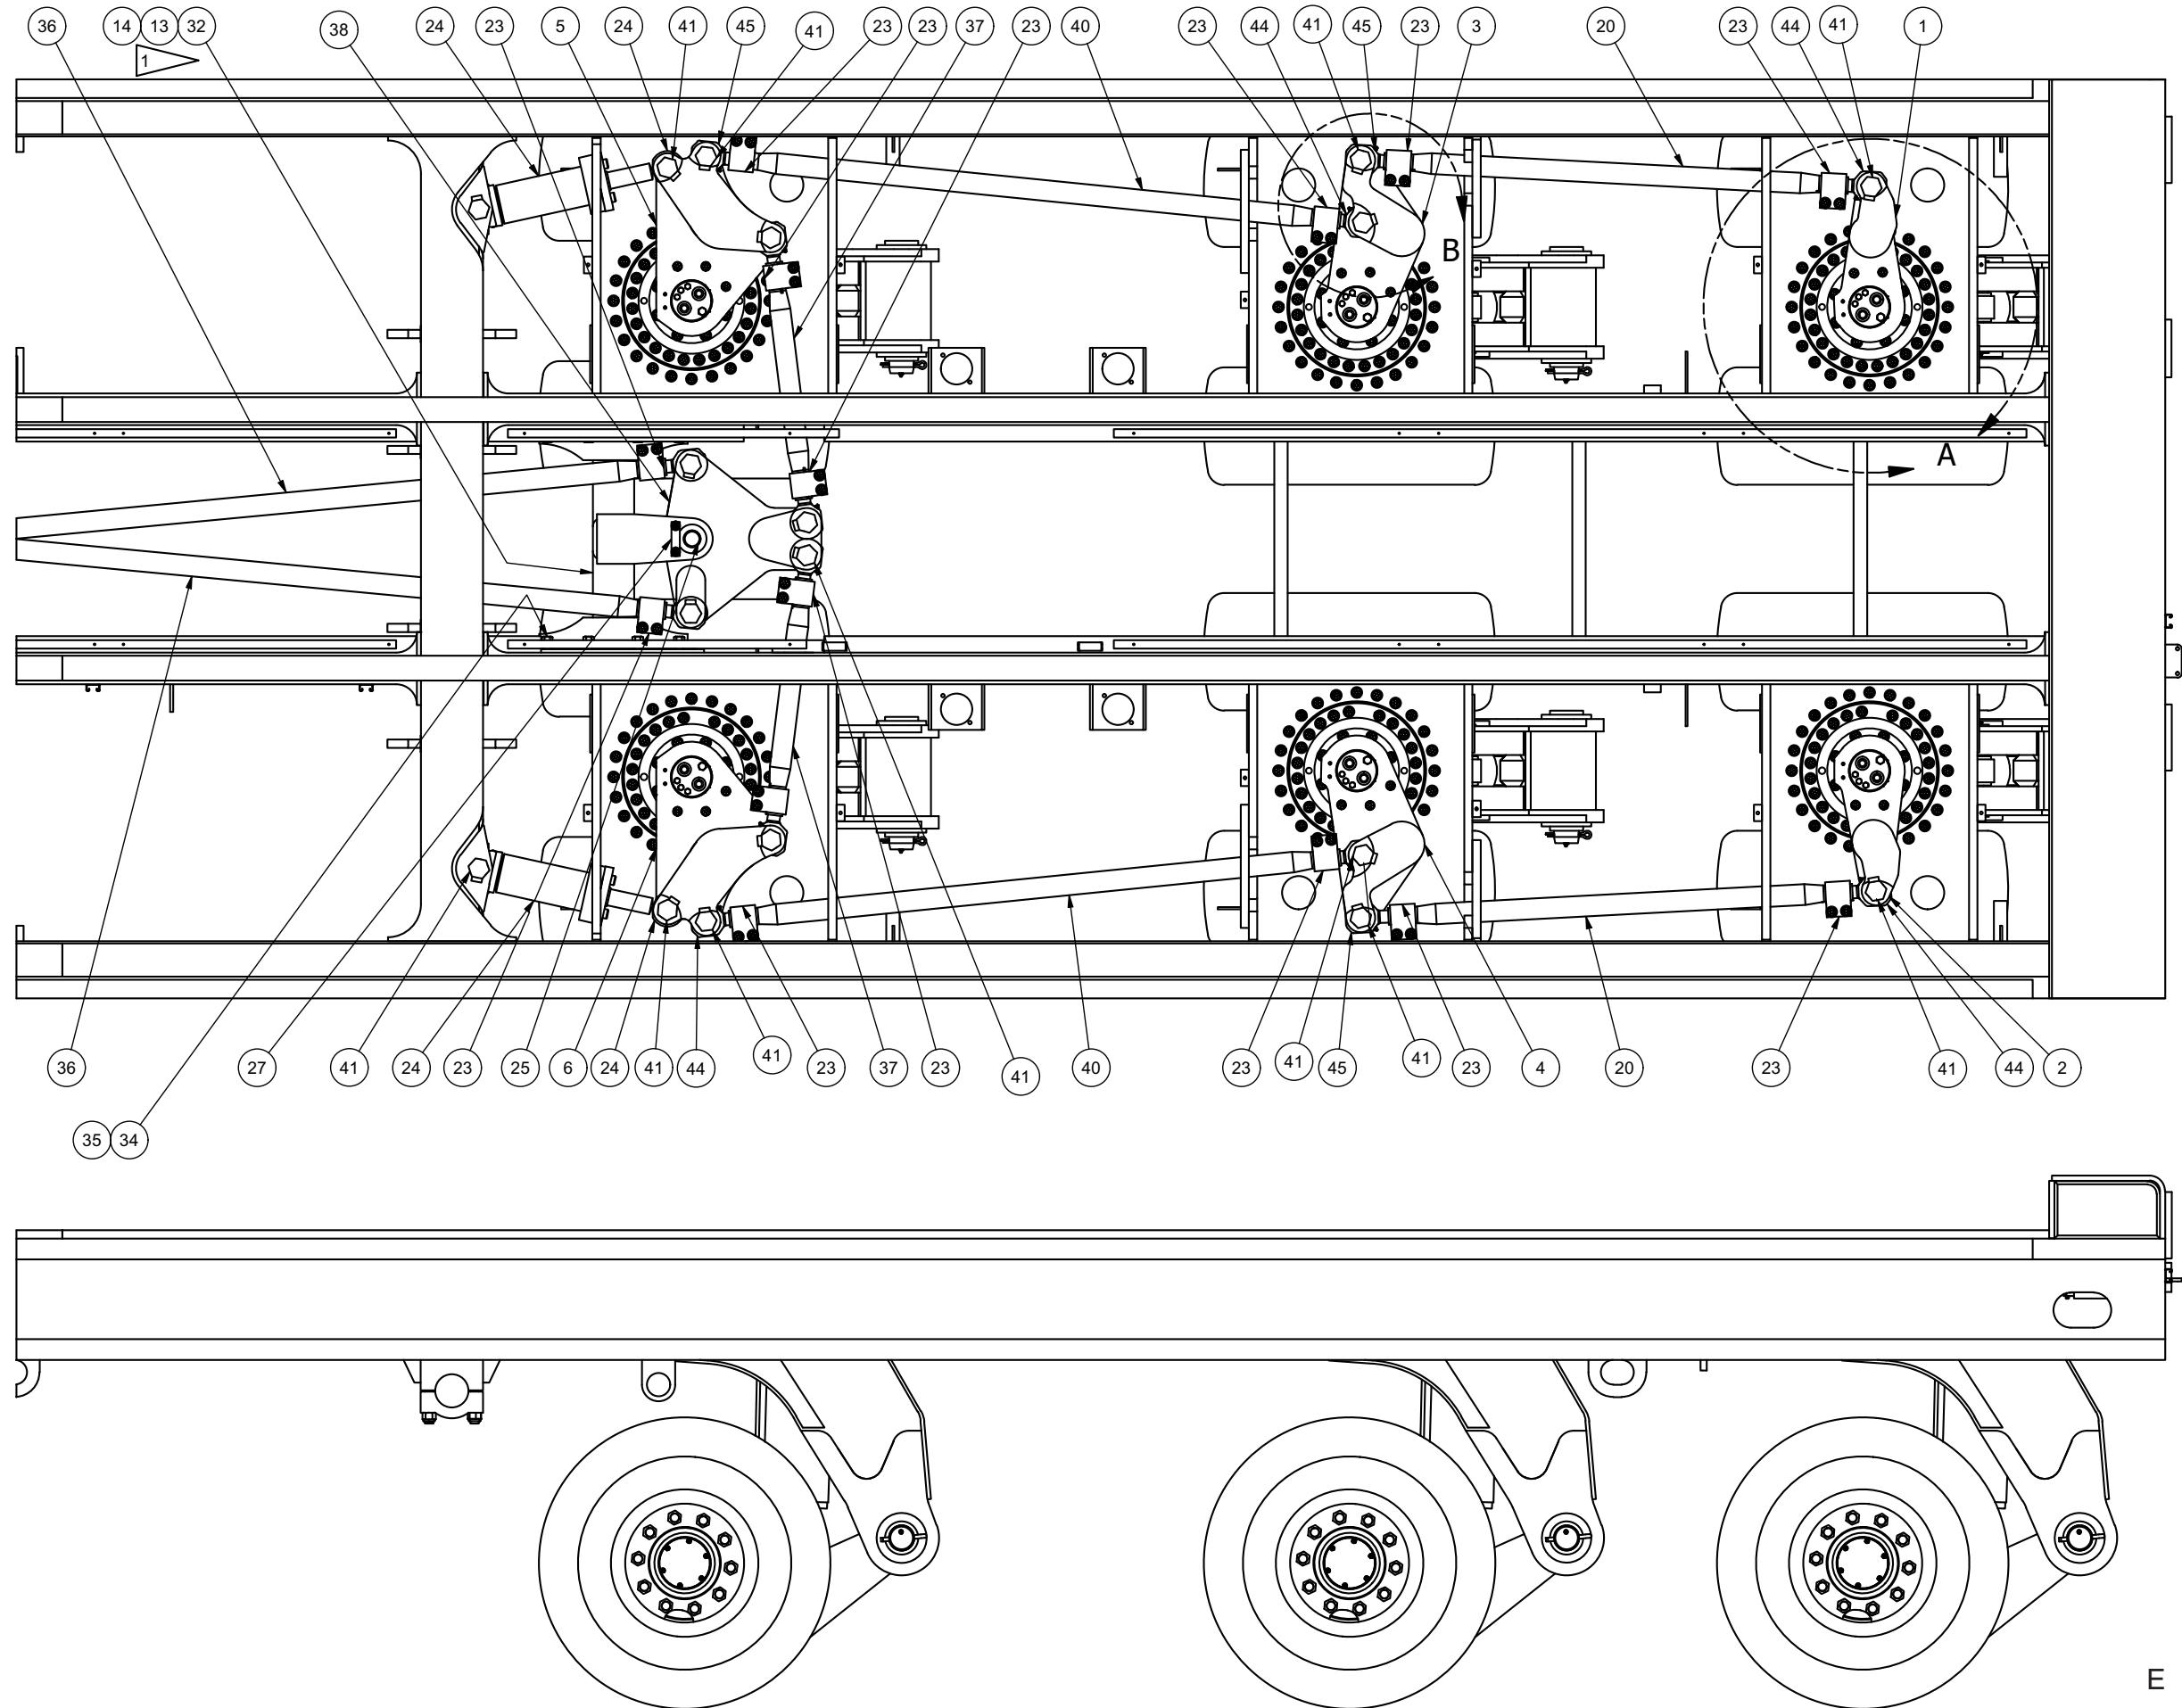

Steering Layout

Steering Layout

Item	Part No.	Qty	Description	Item	Part No.	Qty	Description
	587753		Steering Layout				
1	154-0268	1	. Steering Arm, Axle Line 1, LH	31	035-0552	4	. Seal
2	154-0269	1	. Steering Arm, Axle Line 1, RH	32	236-0120	2	. Idler Anchor
3	154-0270	1	. Steering Arm, Axle Line 2, LH	34	180189W	32	. Capscrew
4	154-0271	1	. Steering Arm, Axle Line 2, RH	35	221777W	32	. Washer
5	154-0272	1	. Steering Arm, Axle Line 3, LH	36	107-0556	2	. Rod, Steering
6	154-0273	1	. Steering Arm, Axle Line 3, RH	37	107-0554	2	. Rod, Steering
7	154-0274	1	. Steering Arm, Axle Line 6, LH	38	282-0045	1	. Idler, Front
8	154-0275	1	. Steering Arm, Axle Line 6, RH	39	282-0046	1	. Idler, Rear
9	154-0276	1	. Steering Arm, Axle Line 7, LH	40	107-0552	2	. Rod, Steering
10	154-0277	1	. Steering Arm, Axle Line 7, RH	41	019-1264	36	. Pin
11	154-0278	1	. Steering Arm, Axle Line 8, LH	42	035-0551	72	. Seal, Spherical Bushing
12	154-0279	1	. Steering Arm, Axle Line 8, RH	44	* 135-0373	14	. Bearing Assembly, LH Rod End
13	588641	1	. Shim, 16 Ga	45	* 575635	14	. Bearing Assembly, RH Rod End
14	588640	1	. Shim, 10 Ga	46	Y17C-1028	54	. Capscrew
18	Y17C-1032	96	. Capscrew	47	234271	150	. Washer
20	107-0551	4	. Rod, Steering	48	575191	36	. Key
21	107-0555	2	. Rod, Steering	49	00191758	30	. Fitting, Lube
22	107-0553	2	. Rod, Steering	50	209917	12	. Fitting
23	070-0571	28	. Clamp, Steering Rod	51	209512	36	. Fitting
24	* 578619	4	. Cylinder Assembly, Steering				
25	019-1270	2	. Pin				
27	247-0163	2	. Bar, Keeper				
28	221563W	4	. Capscrew				
29	221771W	4	. Washer				
30	071-0662	4	. Bushing				

* See Separate Coverage

DETAIL A

DETAIL B

NOTES:
1) USE SHIMS ITEM 13 & 14 AS REQUIRED WHEN
INSTALLING ITEM 32

 TORQUE ITEM 41 TO 500 FT-LBS

SECTION D-D

SECTION C-C
2 PLACES